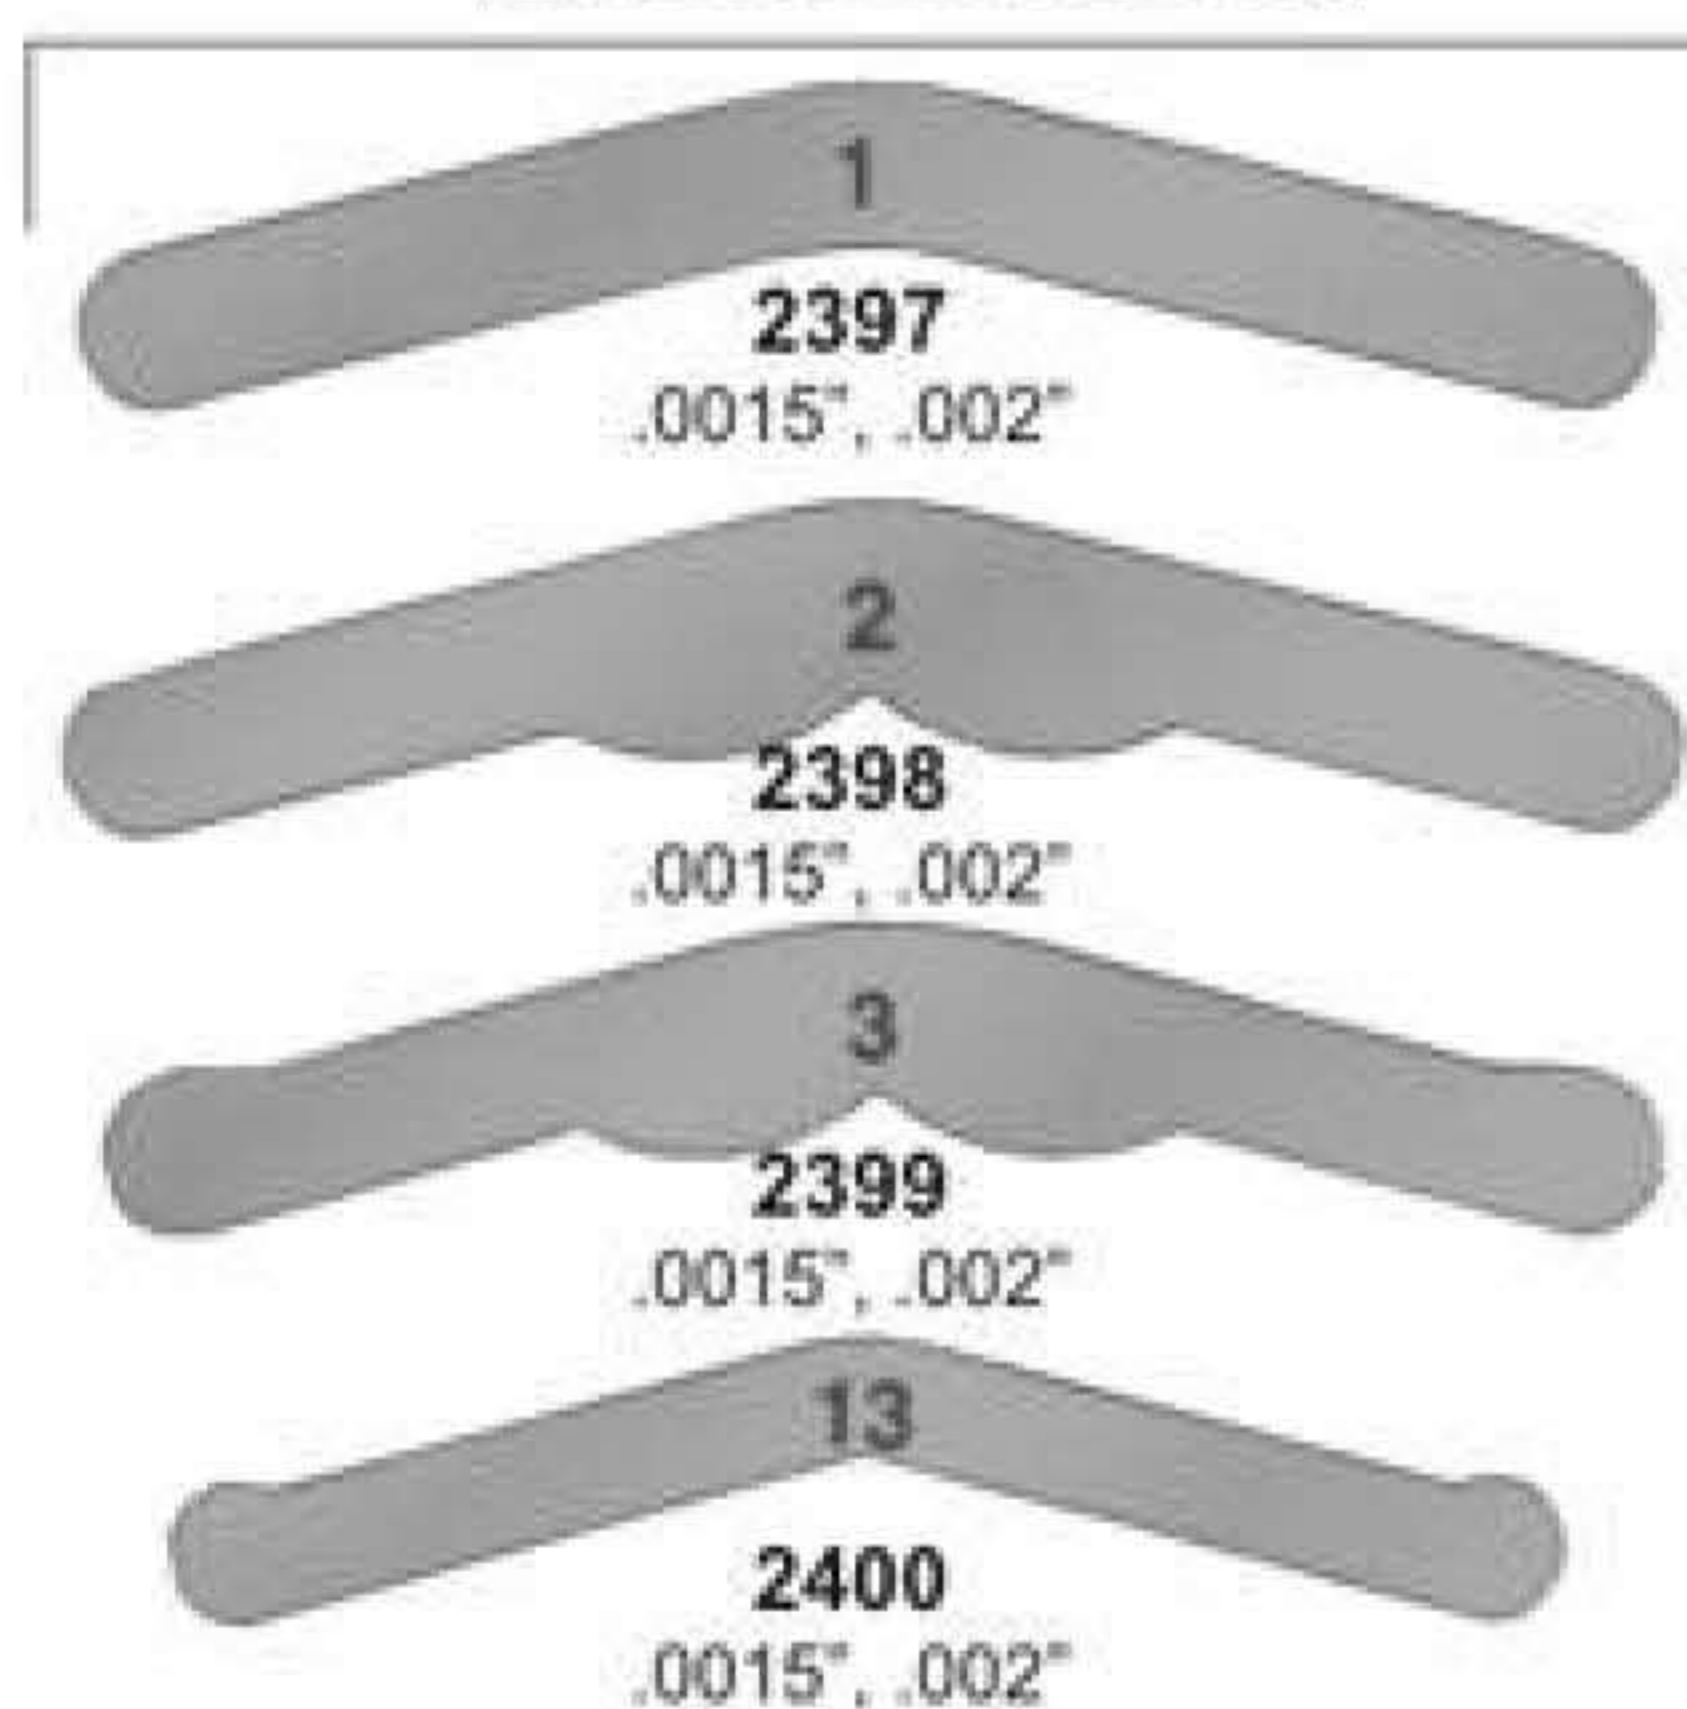

Tofflemire Bands

2401
X-Ray Holder
Small