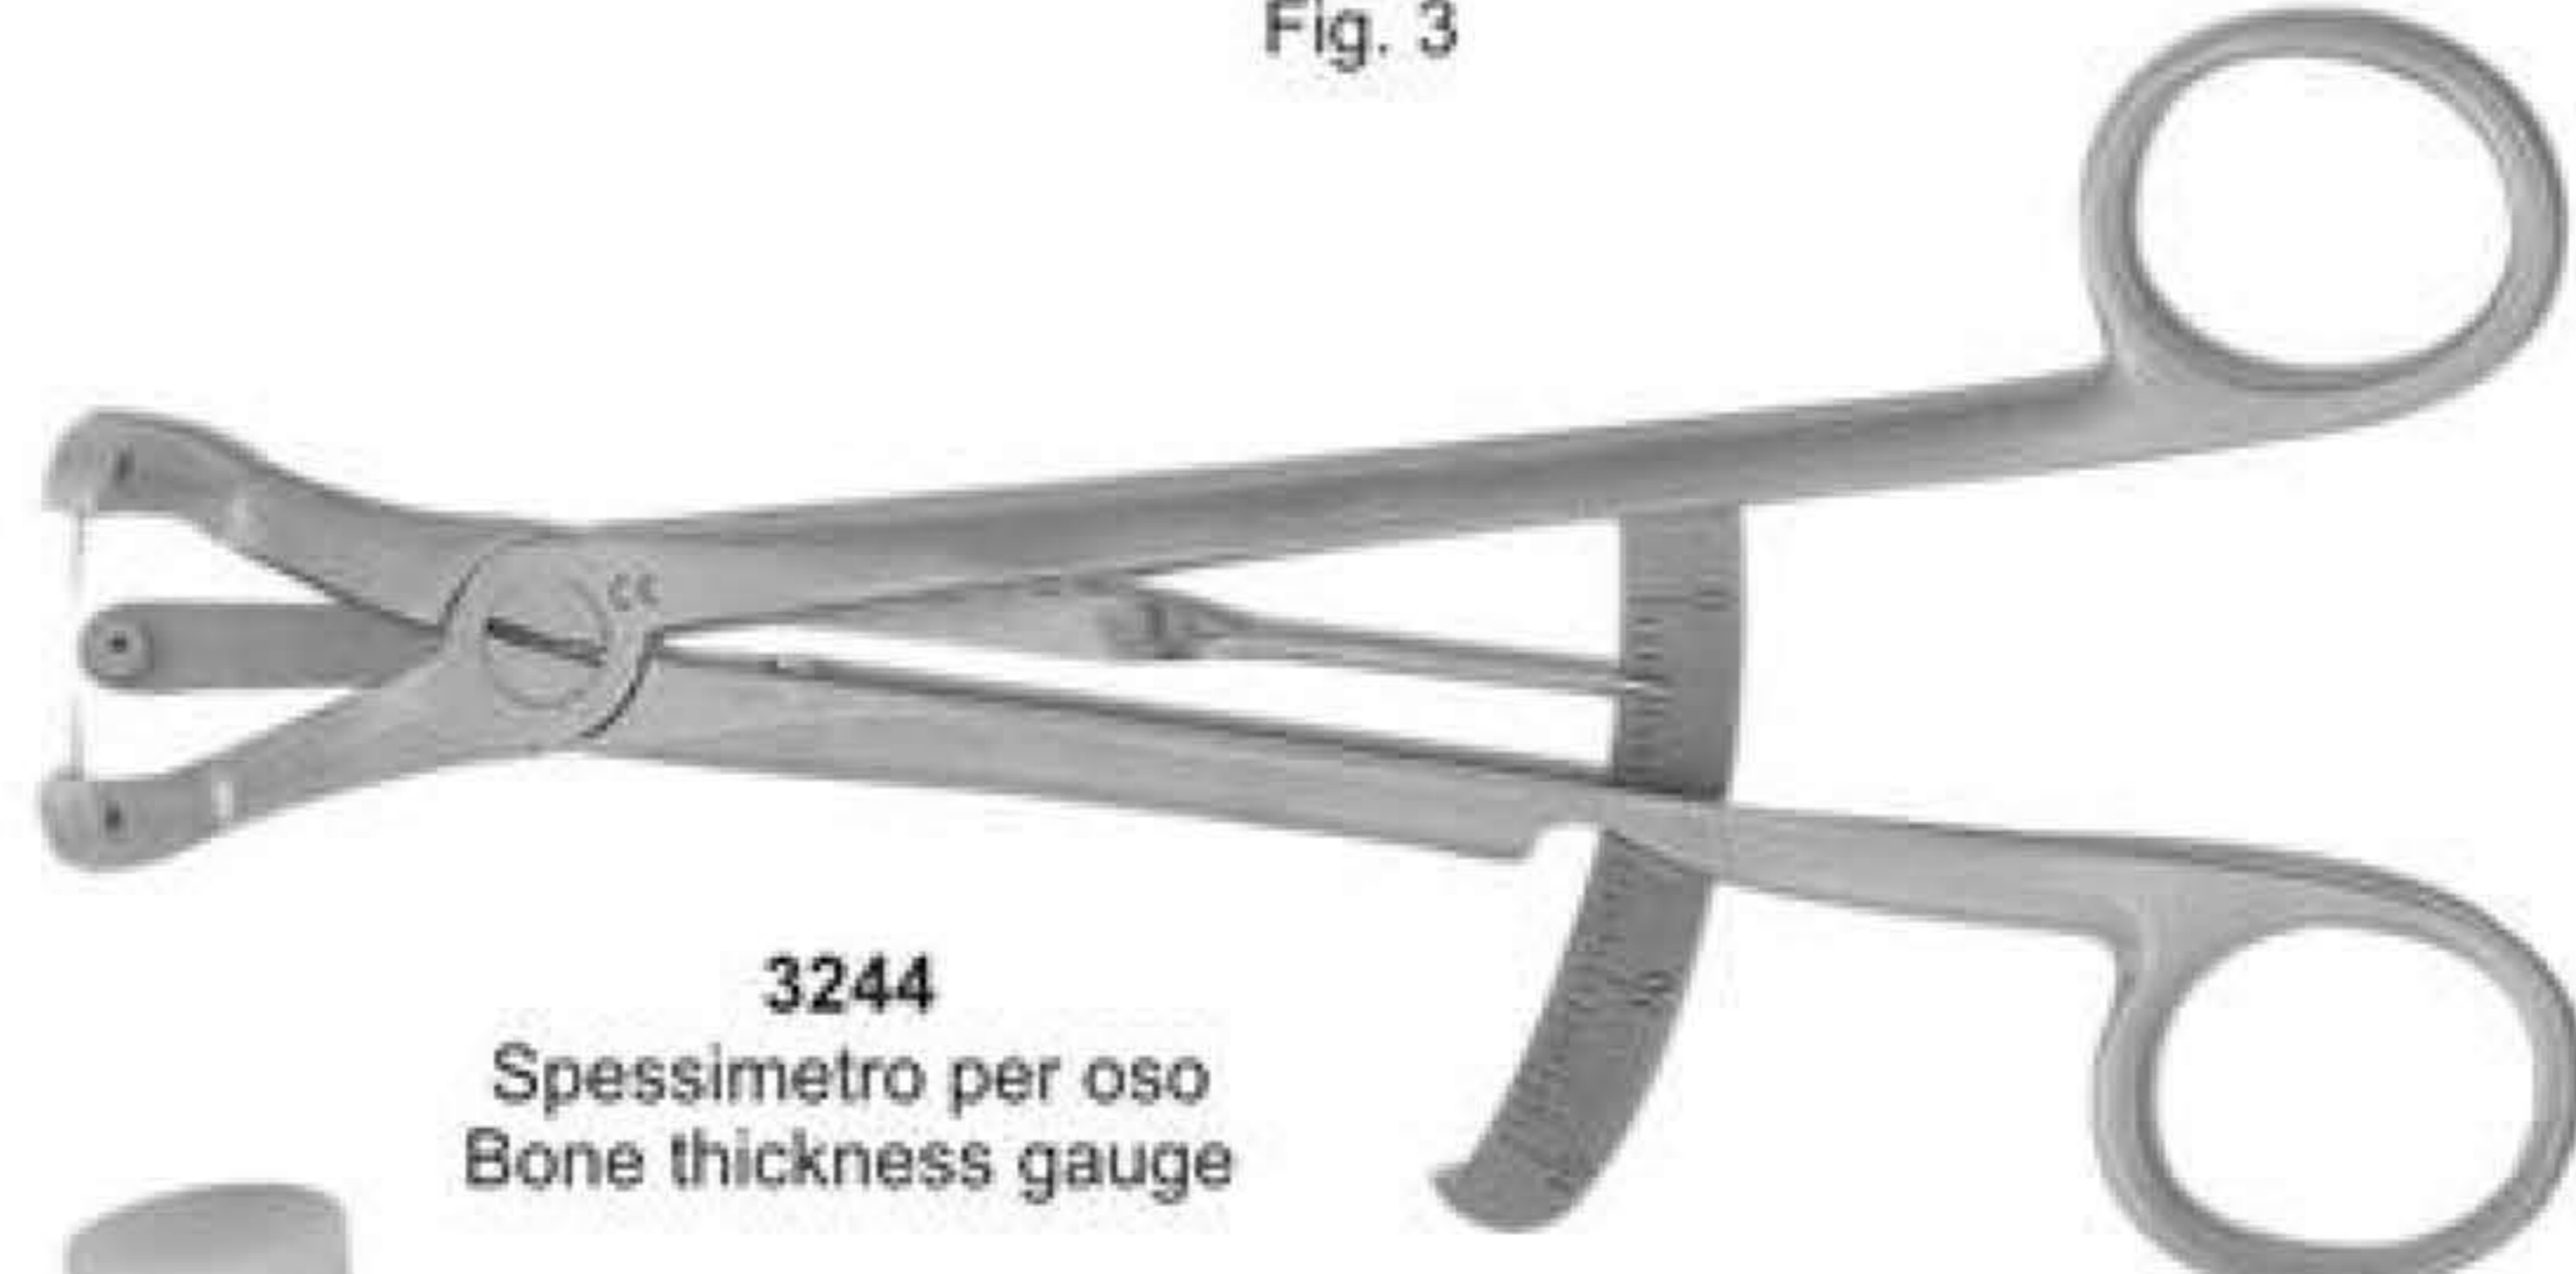

- >trephines
- >drivers
- >end cutters