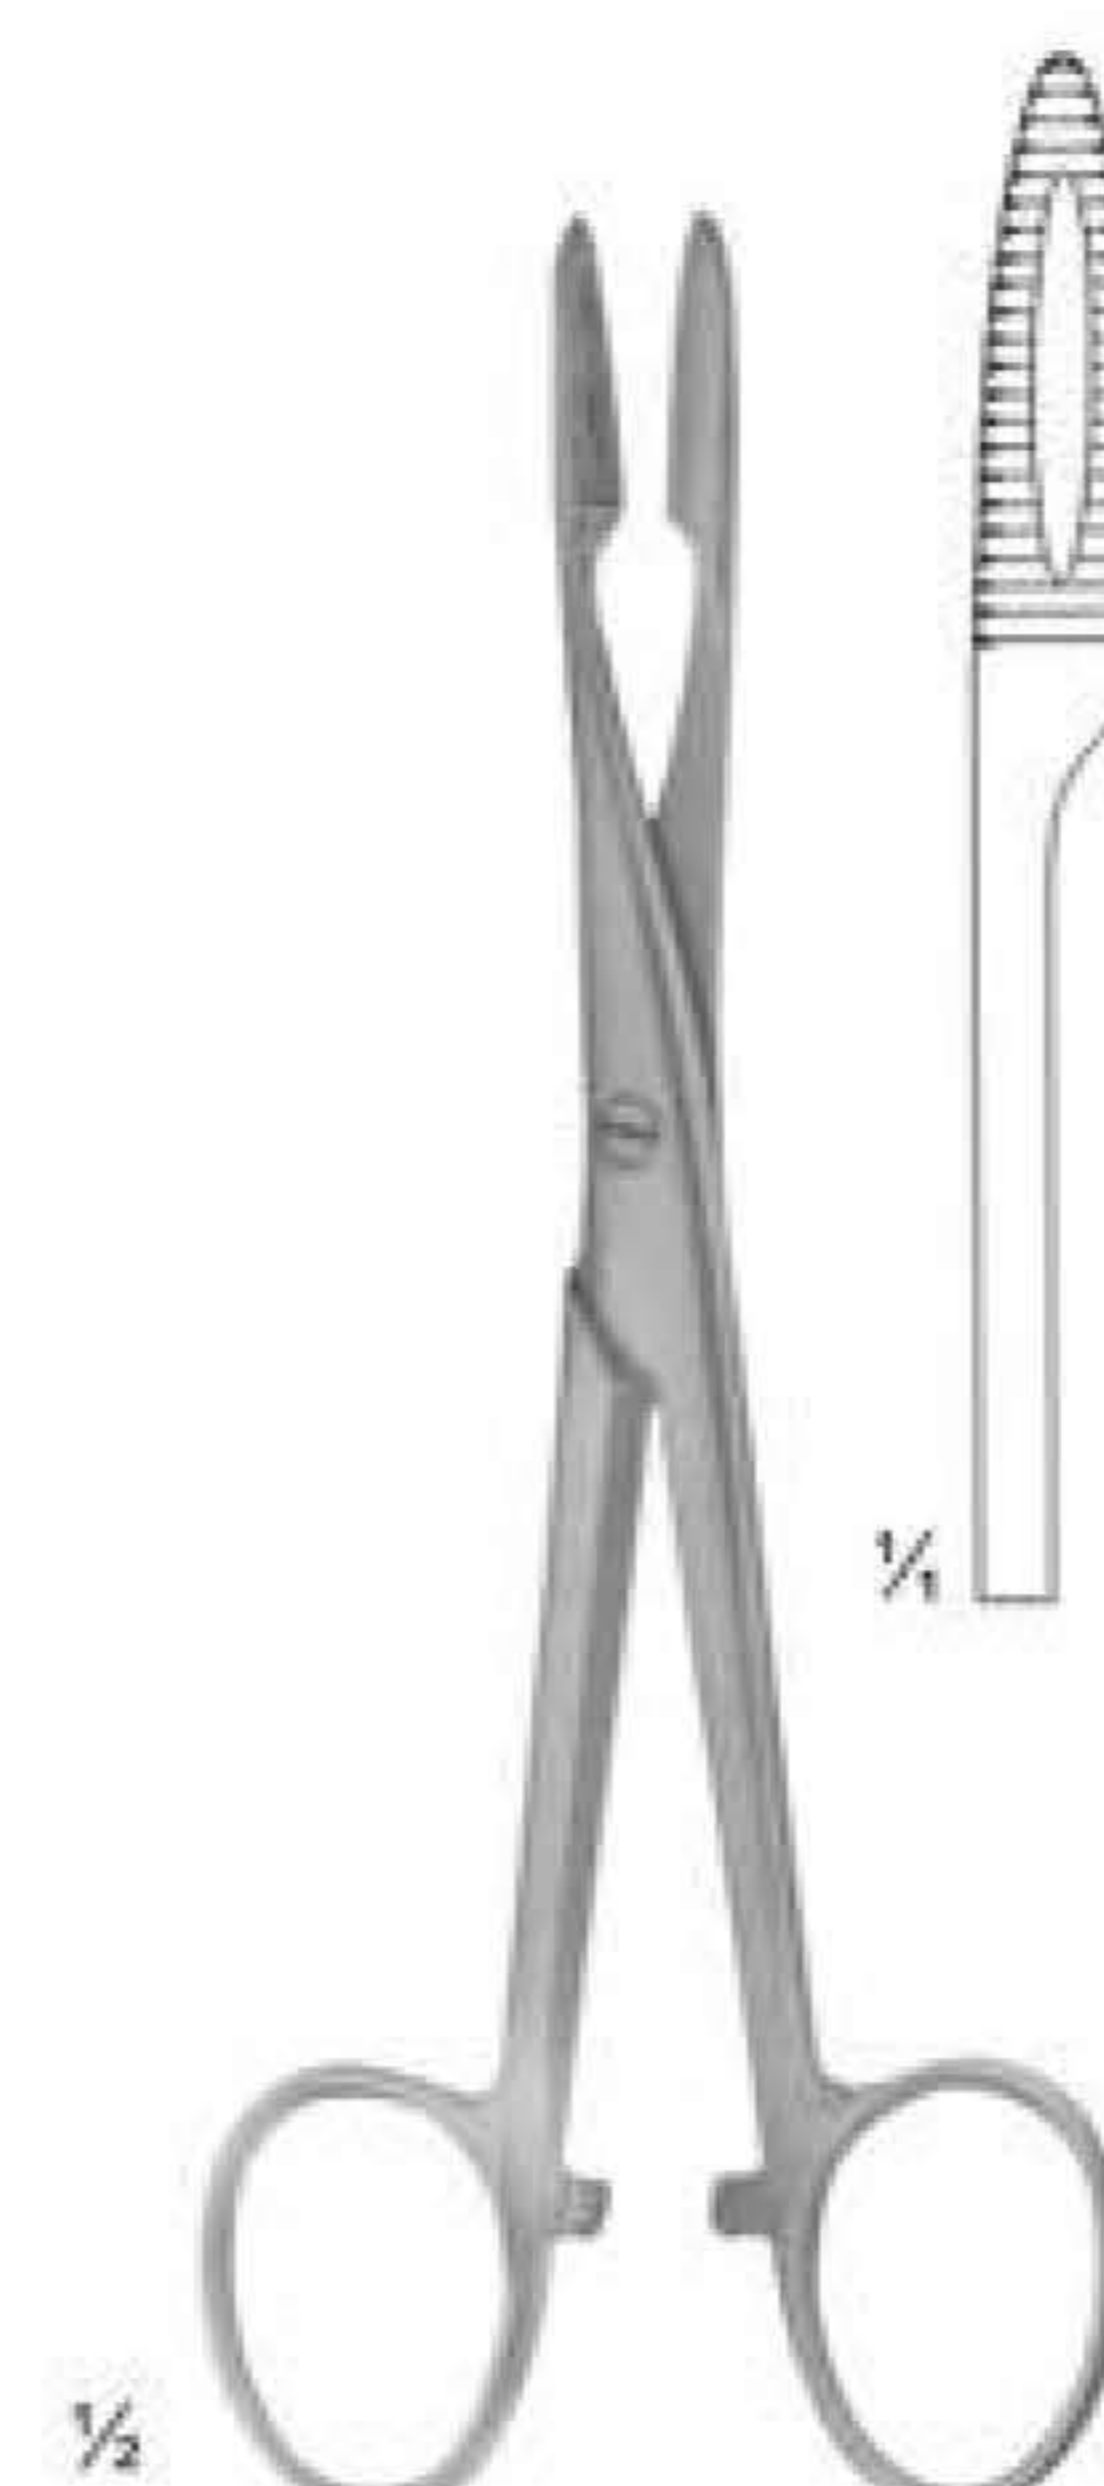

2546
Endo Forceps
4 3/4"

2547
PEETS Forceps
4 3/4" , Useful For
Removing Broken
Instruments

2548
Without Ratchet
145 mm

2549
With Ratchet
145 mm

2550
CRILE
140 mm

2551
PEAN
Slender type

2554
SPENCER-WELLS

2552
130 mm

2553
140 mm

2554
130 mm

2555
150 mm

2556
130 mm

2557
150 mm

2558
BABY-ALLIS
5", Straight
4x5 teeth extra delicate

2559
ALLIS
6", Straight
4x5 teeth extra delicate

2560
ALLIS
6", Straight
4x5 teeth extra delicate

2561
1x2 teeth
6"

2562
SEMKIN
6", Straight,
1x2 teeth

2563
ADSON
4 3/4"
1x2 teeth

2564
BROWN-ADSON
4 3/4"
7x7 teeth

2565
BROWN
6"
8x8 teeth

2566
RUSSIAN
6"
8x8 teeth

2567
Extra-Delicate,
Straight, 4"
1x2 teeth

2568
HALSTED-MOSQUITO
Straight, Curved, 5"

2569
HALSTED-MOSQUITO
Straight, Curved, 5"
1x2 teeth

2570
HALSTED-MOSQUITO
Jaws 45 Angled on Flat, 5"
Extra Delicate

2571
KELLY
5 1/2", Straight

2572
JONES
3 1/2"