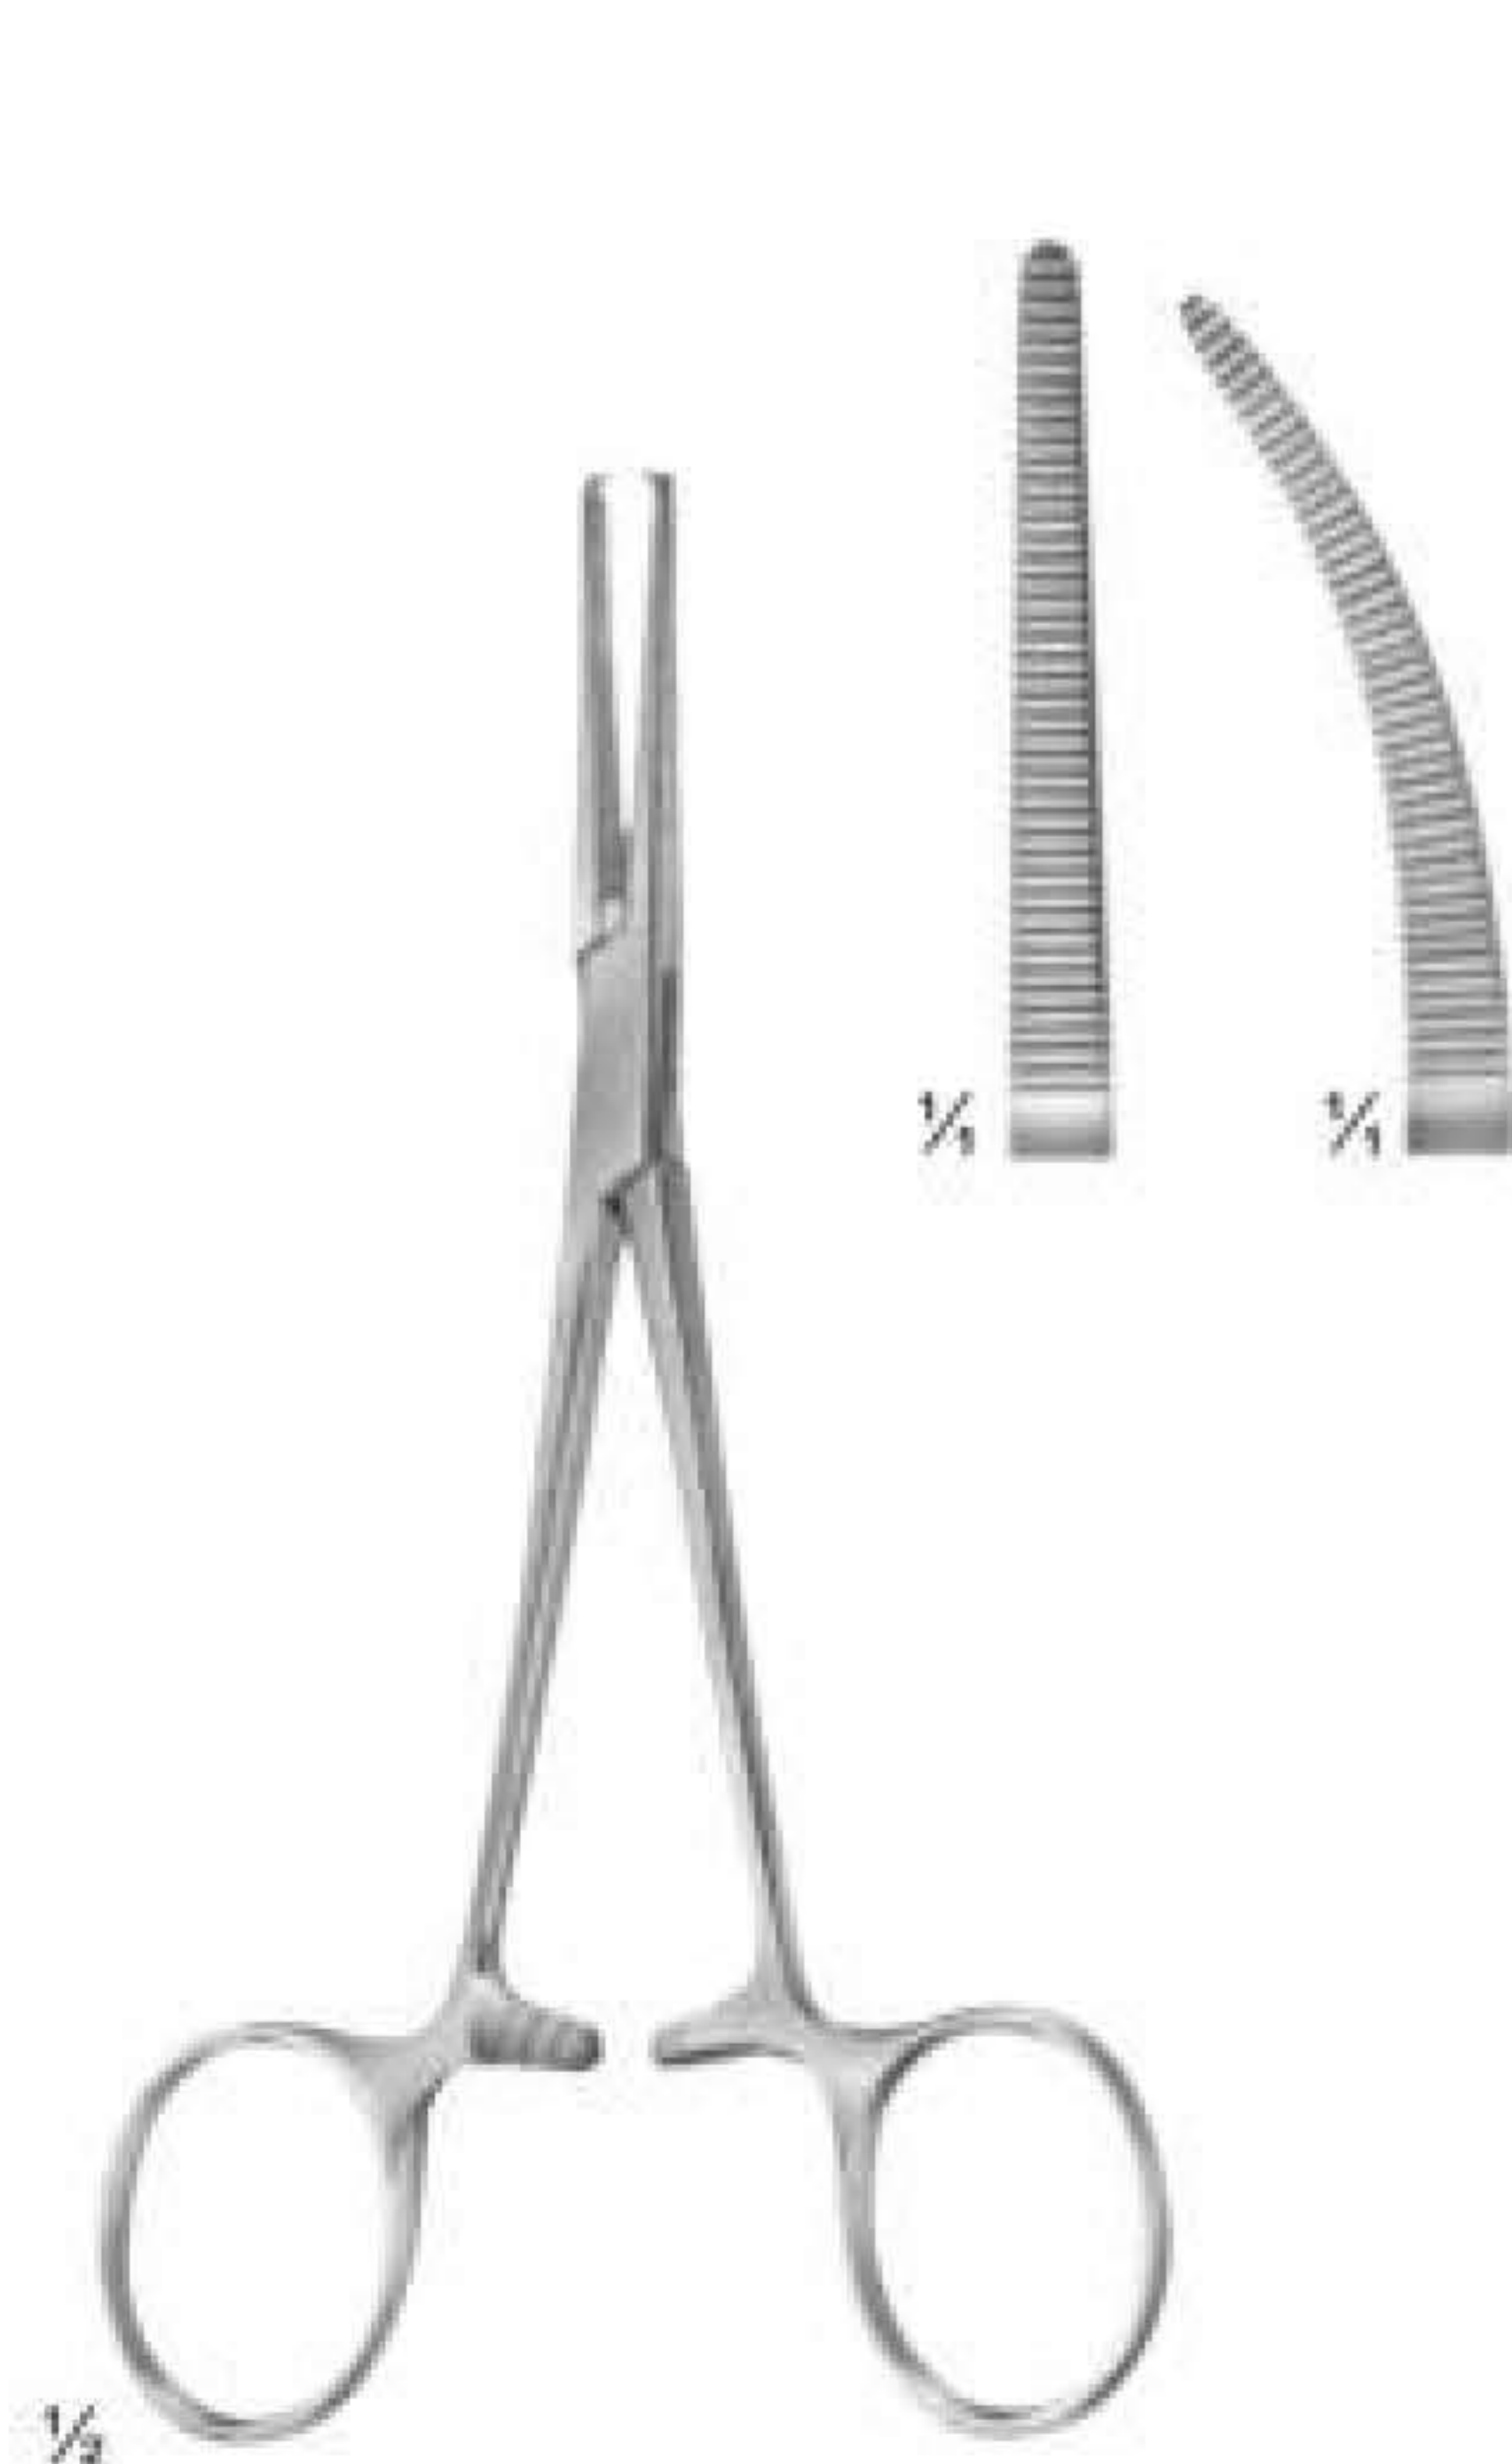

2546
Endo Forceps
4 3/4"

2547
PEETS Forceps
4 3/4" , Useful For
Removing Broken
Instruments

2548
Without Ratchet
145 mm

2549
With Ratchet
145 mm

2550
CRILE
140 mm

2551
PEAN
Slender type

2554
SPENCER-WELLS

2552
130 mm

2553
140 mm

2554
130 mm

2555
150 mm

2556
130 mm

2557
150 mm

2558
BABY-ALLIS
5", Straight
4x5 teeth extra delicate

2559
ALLIS
6", Straight
4x5 teeth extra delicate

2560
ALLIS
6", Straight
4x5 teeth extra delicate

2561
1x2 teeth
6"

2562
SEMKIN
6", Straight,
1x2 teeth

2563
ADSON
4 3/4"
1x2 teeth

2564
BROWN-ADSON
4 3/4"
7x7 teeth

2565
BROWN
6"
8x8 teeth

2566
RUSSIAN
6"
8x8 teeth

2567
Extra-Delicate,
Straight, 4"
1x2 teeth

2568
HALSTED-MOSQUITO
Straight, Curved, 5"

2569
HALSTED-MOSQUITO
Straight, Curved, 5"
1x2 teeth

2570
HALSTED-MOSQUITO
Jaws 45 Angled on Flat, 5"
Extra Delicate

2571
KELLY
5 1/2", Straight

2572
JONES
3 1/2"