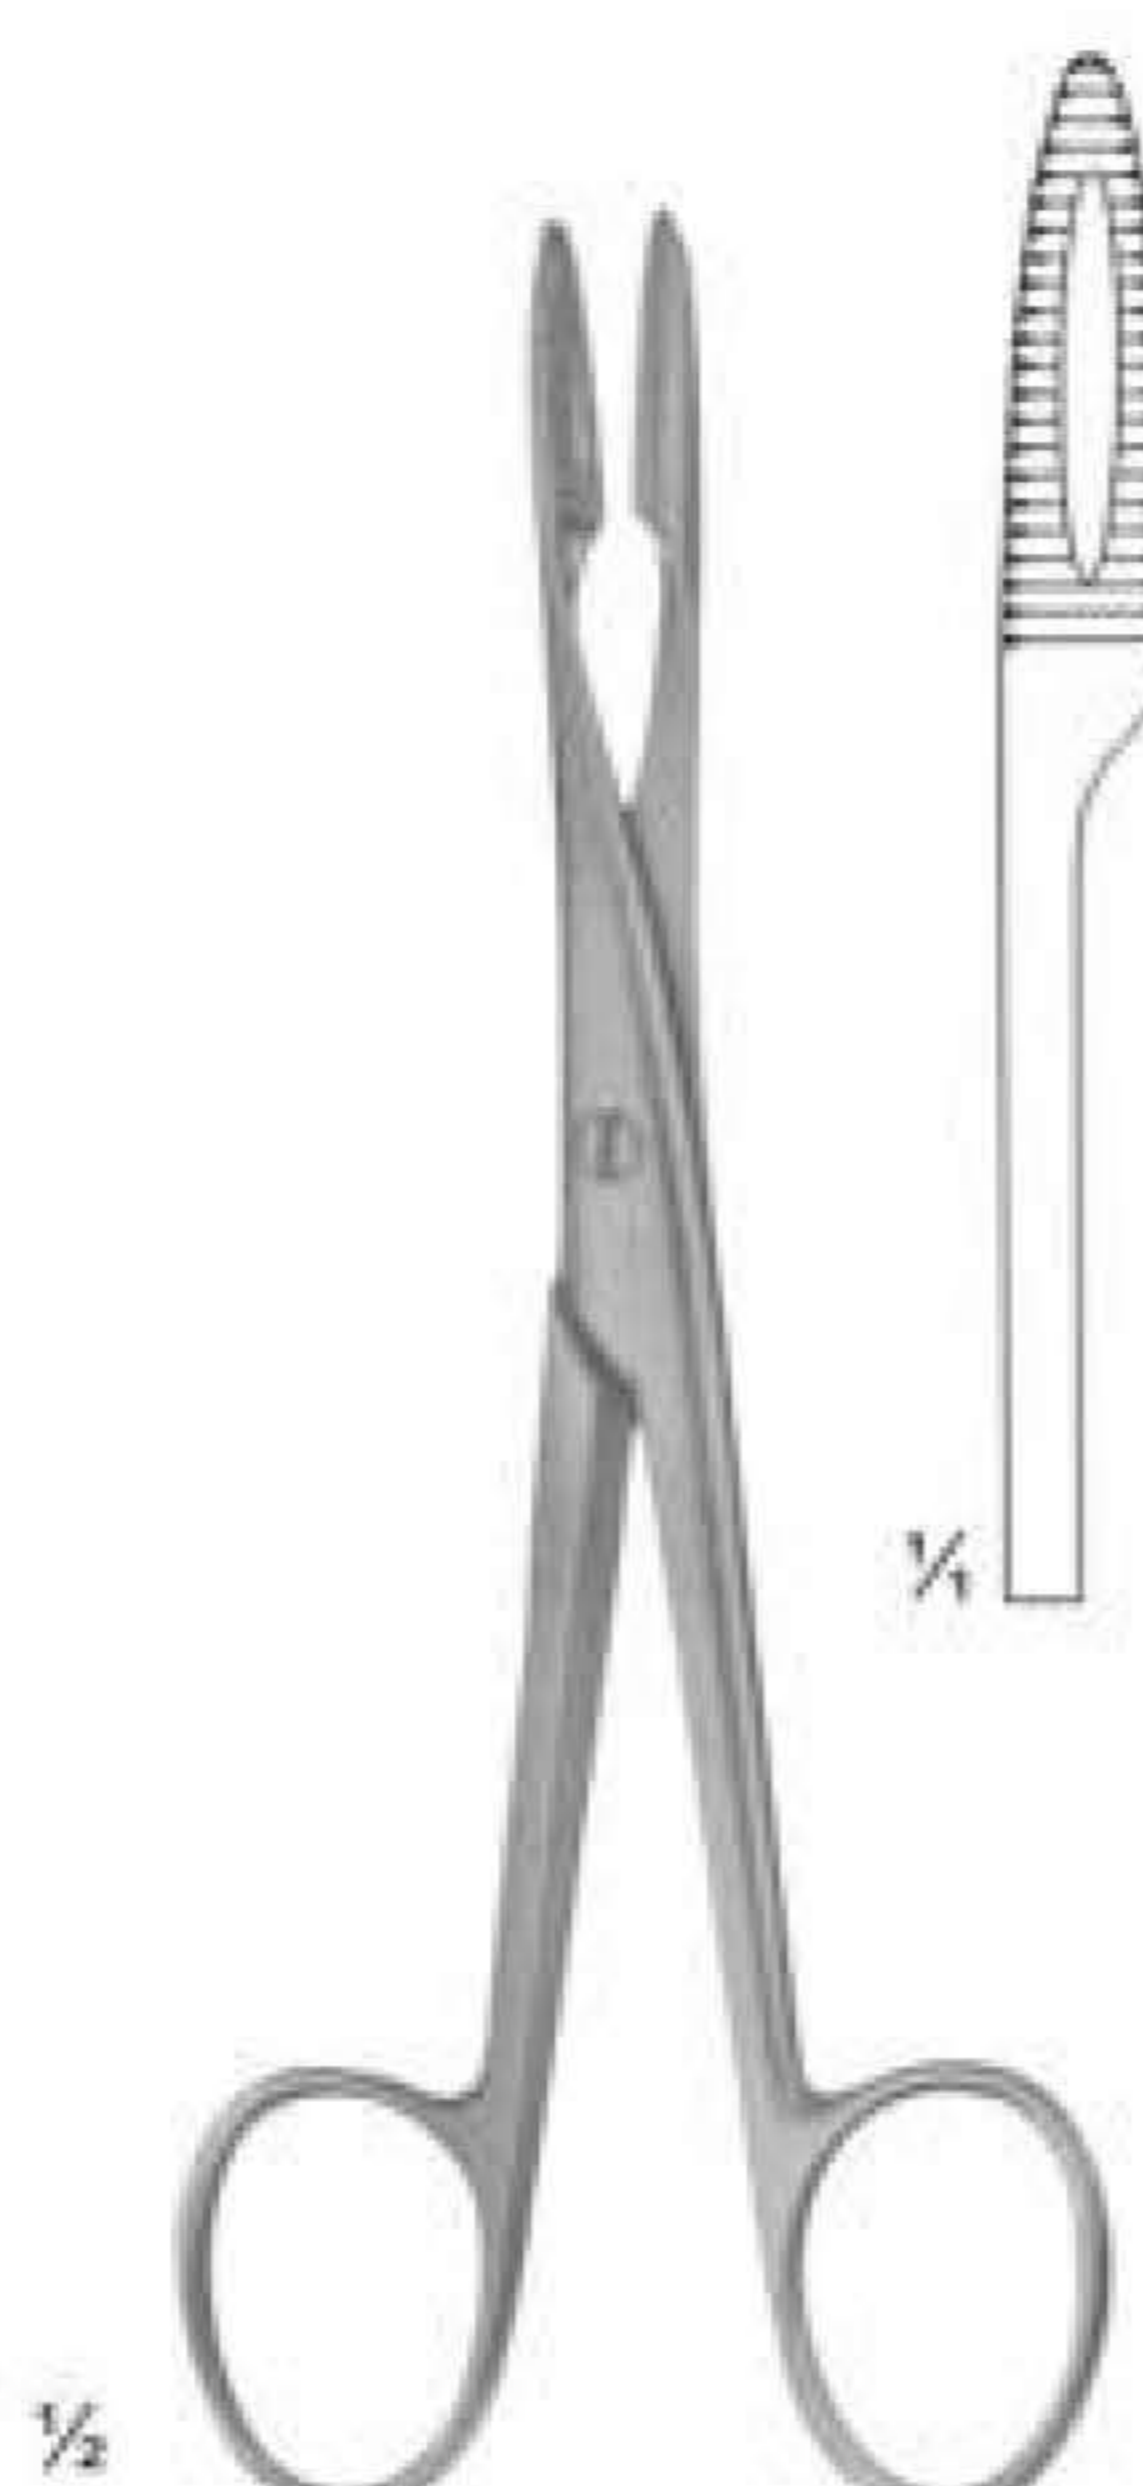

2546
Endo Forceps
4 3/4"

2547
PEETS Forceps
4 3/4" , Useful For
Removing Broken
Instruments

2548
Without Ratchet
145 mm

2549
With Ratchet
145 mm

2550
CRILE
140 mm

2551
PEAN
Slender type

2554
SPENCER-WELLS

2552
130 mm

2553
140 mm

2554
130 mm

2555
150 mm

2556
130 mm

2557
150 mm

2558
BABY-ALLIS
5", Straight
4x5 teeth extra delicate

2559
ALLIS
6", Straight
4x5 teeth extra delicate

2560
ALLIS
6", Straight
4x5 teeth extra delicate

2561
1x2 teeth
6"

2562
SEMKIN
6", Straight,
1x2 teeth

2563
ADSON
4 3/4"
1x2 teeth

2564
BROWN-ADSON
4 3/4"
7x7 teeth

2565
BROWN
6"
8x8 teeth

2566
RUSSIAN
6"
8x8 teeth

2567
Extra-Delicate,
Straight, 4"
1x2 teeth

2568
HALSTED-MOSQUITO
Straight, Curved, 5"

2569
HALSTED-MOSQUITO
Straight, Curved, 5"
1x2 teeth

2570
HALSTED-MOSQUITO
Jaws 45 Angled on Flat, 5"
Extra Delicate

2571
KELLY
5 1/2", Straight

2572
JONES
3 1/2"