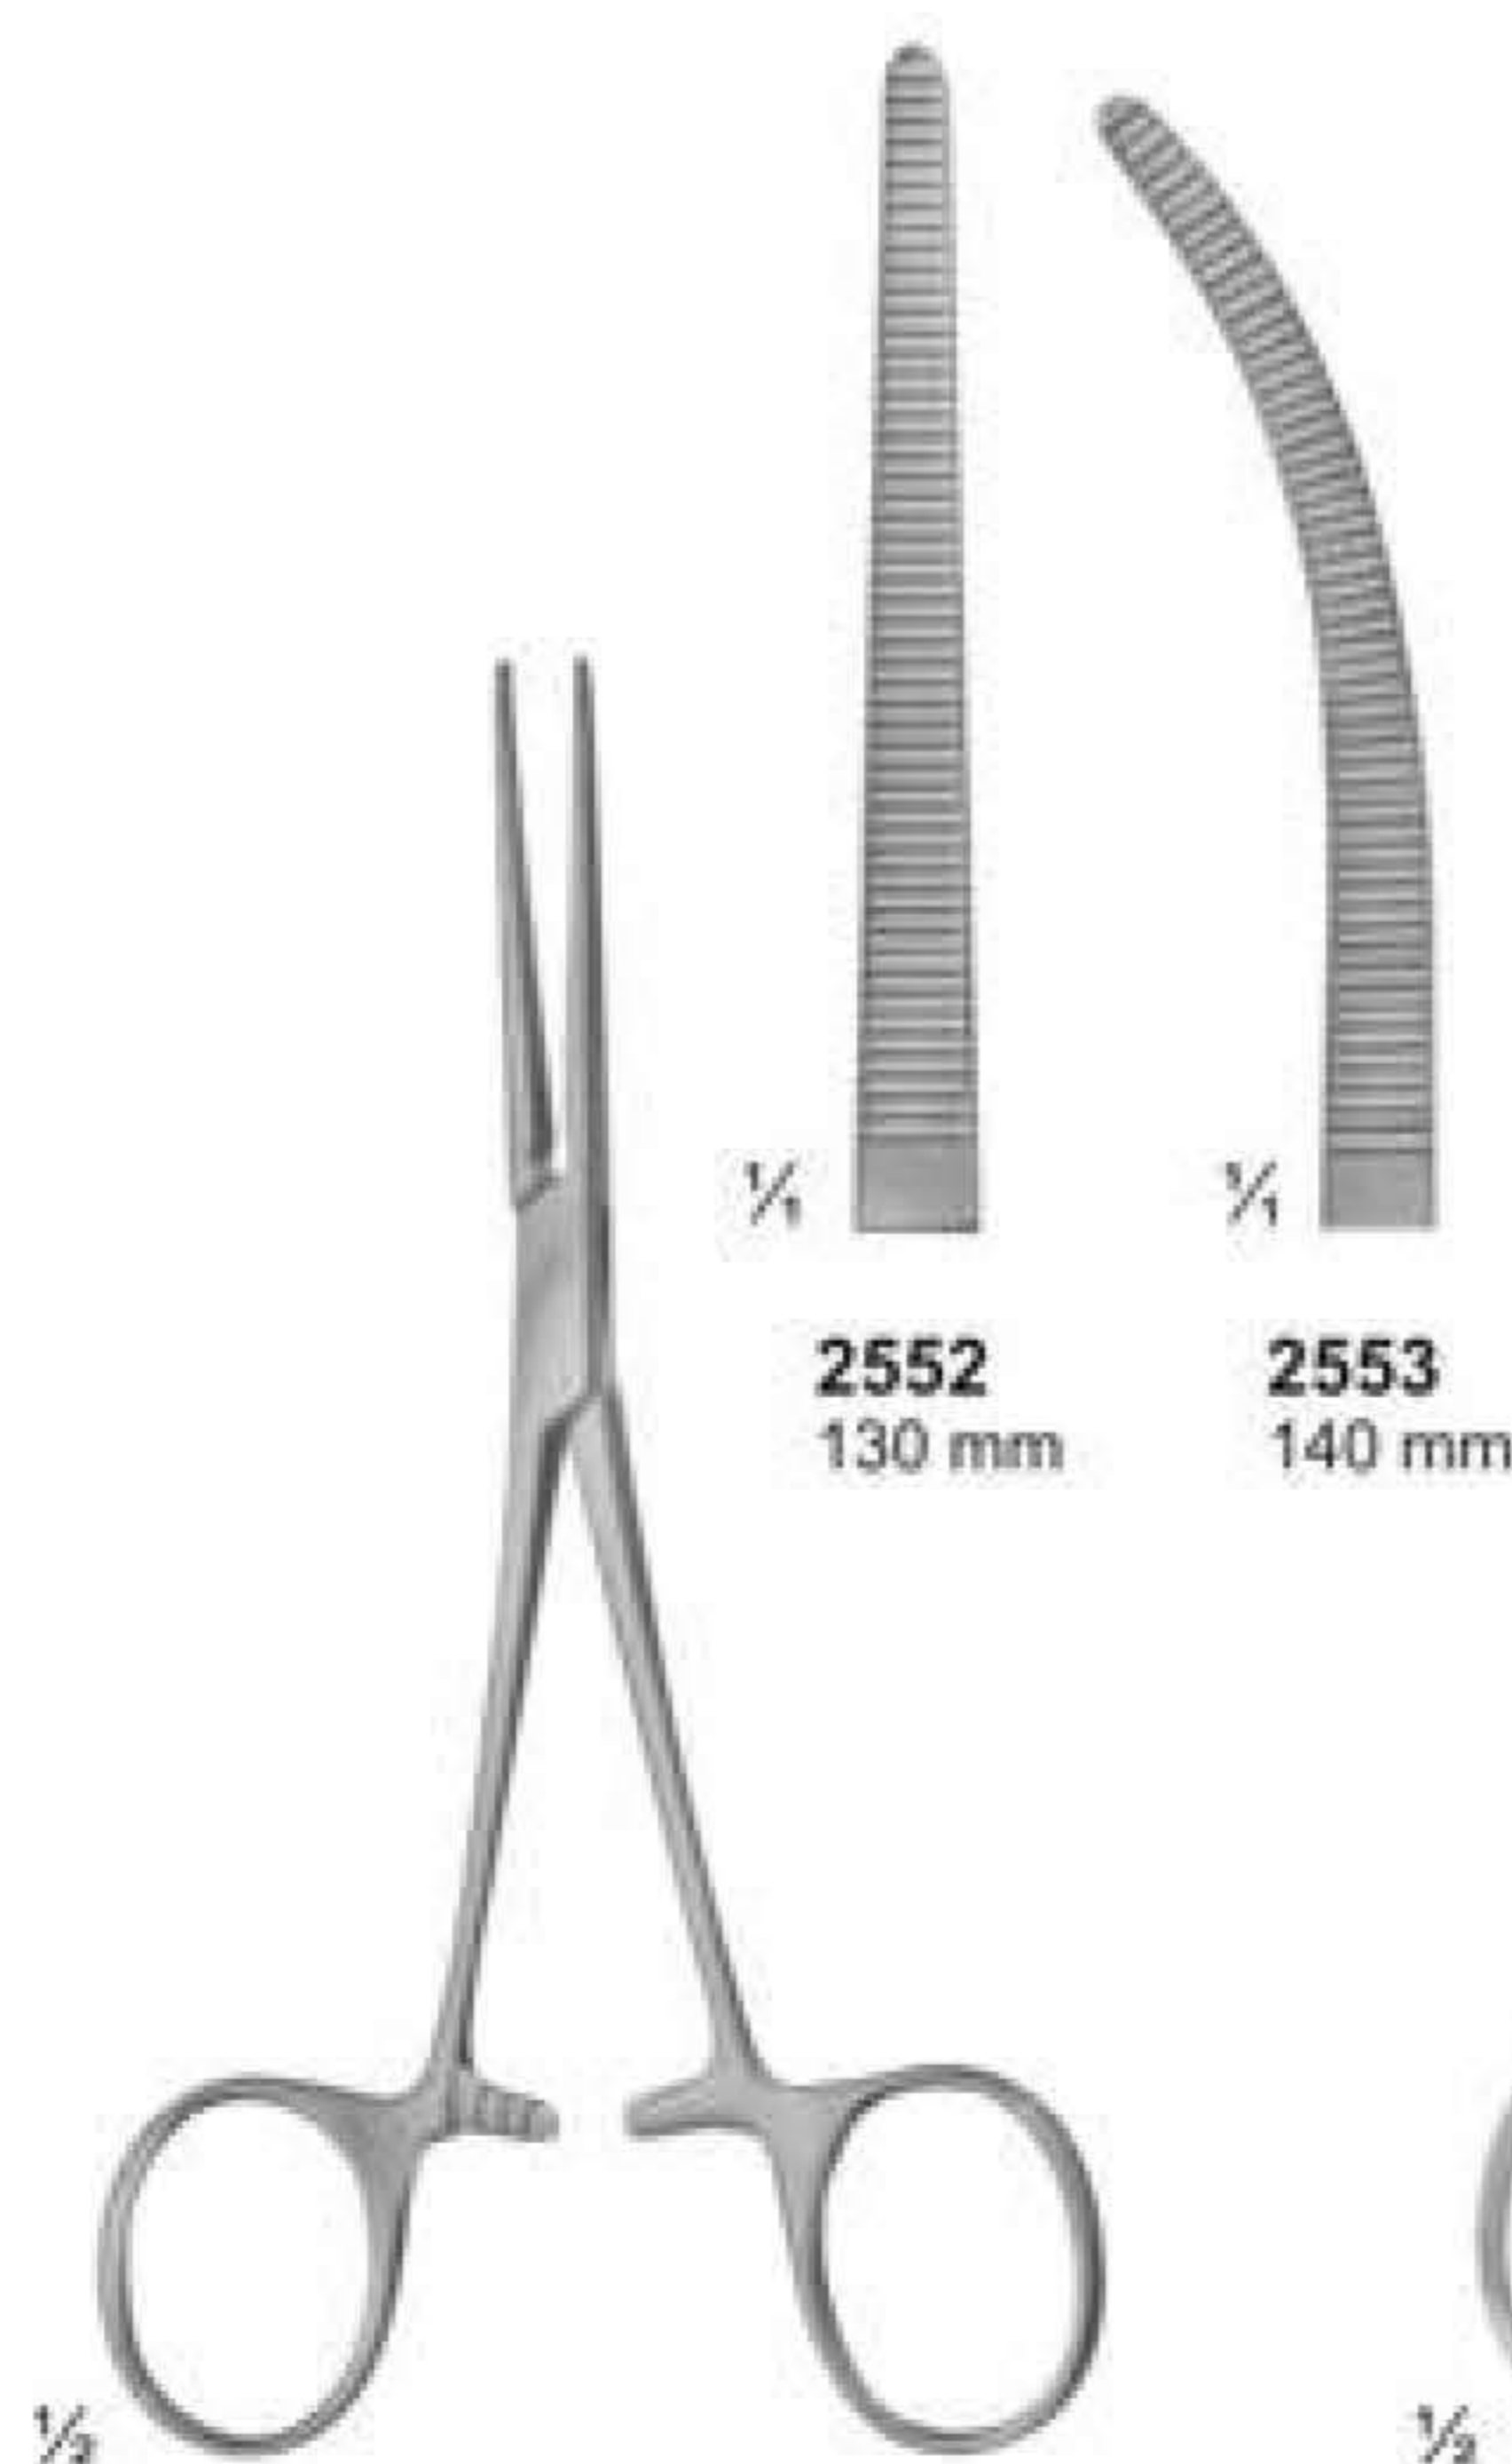

2546
Endo Forceps
4 3/4"

2547
PEETS Forceps
4 3/4" , Useful For
Removing Broken
Instruments

2548
Without Ratchet
145 mm

2549
With Ratchet
145 mm

2550
CRILE
140 mm

2551
PEAN
Slender type

2554
SPENCER-WELLS

2552
130 mm

2553
140 mm

2554
130 mm

2555
150 mm

2556
130 mm

2557
150 mm

2558
BABY-ALLIS
5", Straight
4x5 teeth extra delicate

2559
ALLIS
6", Straight
4x5 teeth extra delicate

2560
ALLIS
6", Straight
4x5 teeth extra delicate

2561
1x2 teeth
6"

2562
SEMKIN
6", Straight,
1x2 teeth

2563
ADSON
4 3/4"
1x2 teeth

2564
BROWN-ADSON
4 3/4"
7x7 teeth

2565
BROWN
6"
8x8 teeth

2566
RUSSIAN
6"
8x8 teeth

2567
Extra-Delicate,
Straight, 4"
1x2 teeth

2568
HALSTED-MOSQUITO
Straight, Curved, 5"

2569
HALSTED-MOSQUITO
Straight, Curved, 5"
1x2 teeth

2570
HALSTED-MOSQUITO
Jaws 45 Angled on Flat, 5"
Extra Delicate

2571
KELLY
5 1/2", Straight

2572
JONES
3 1/2"