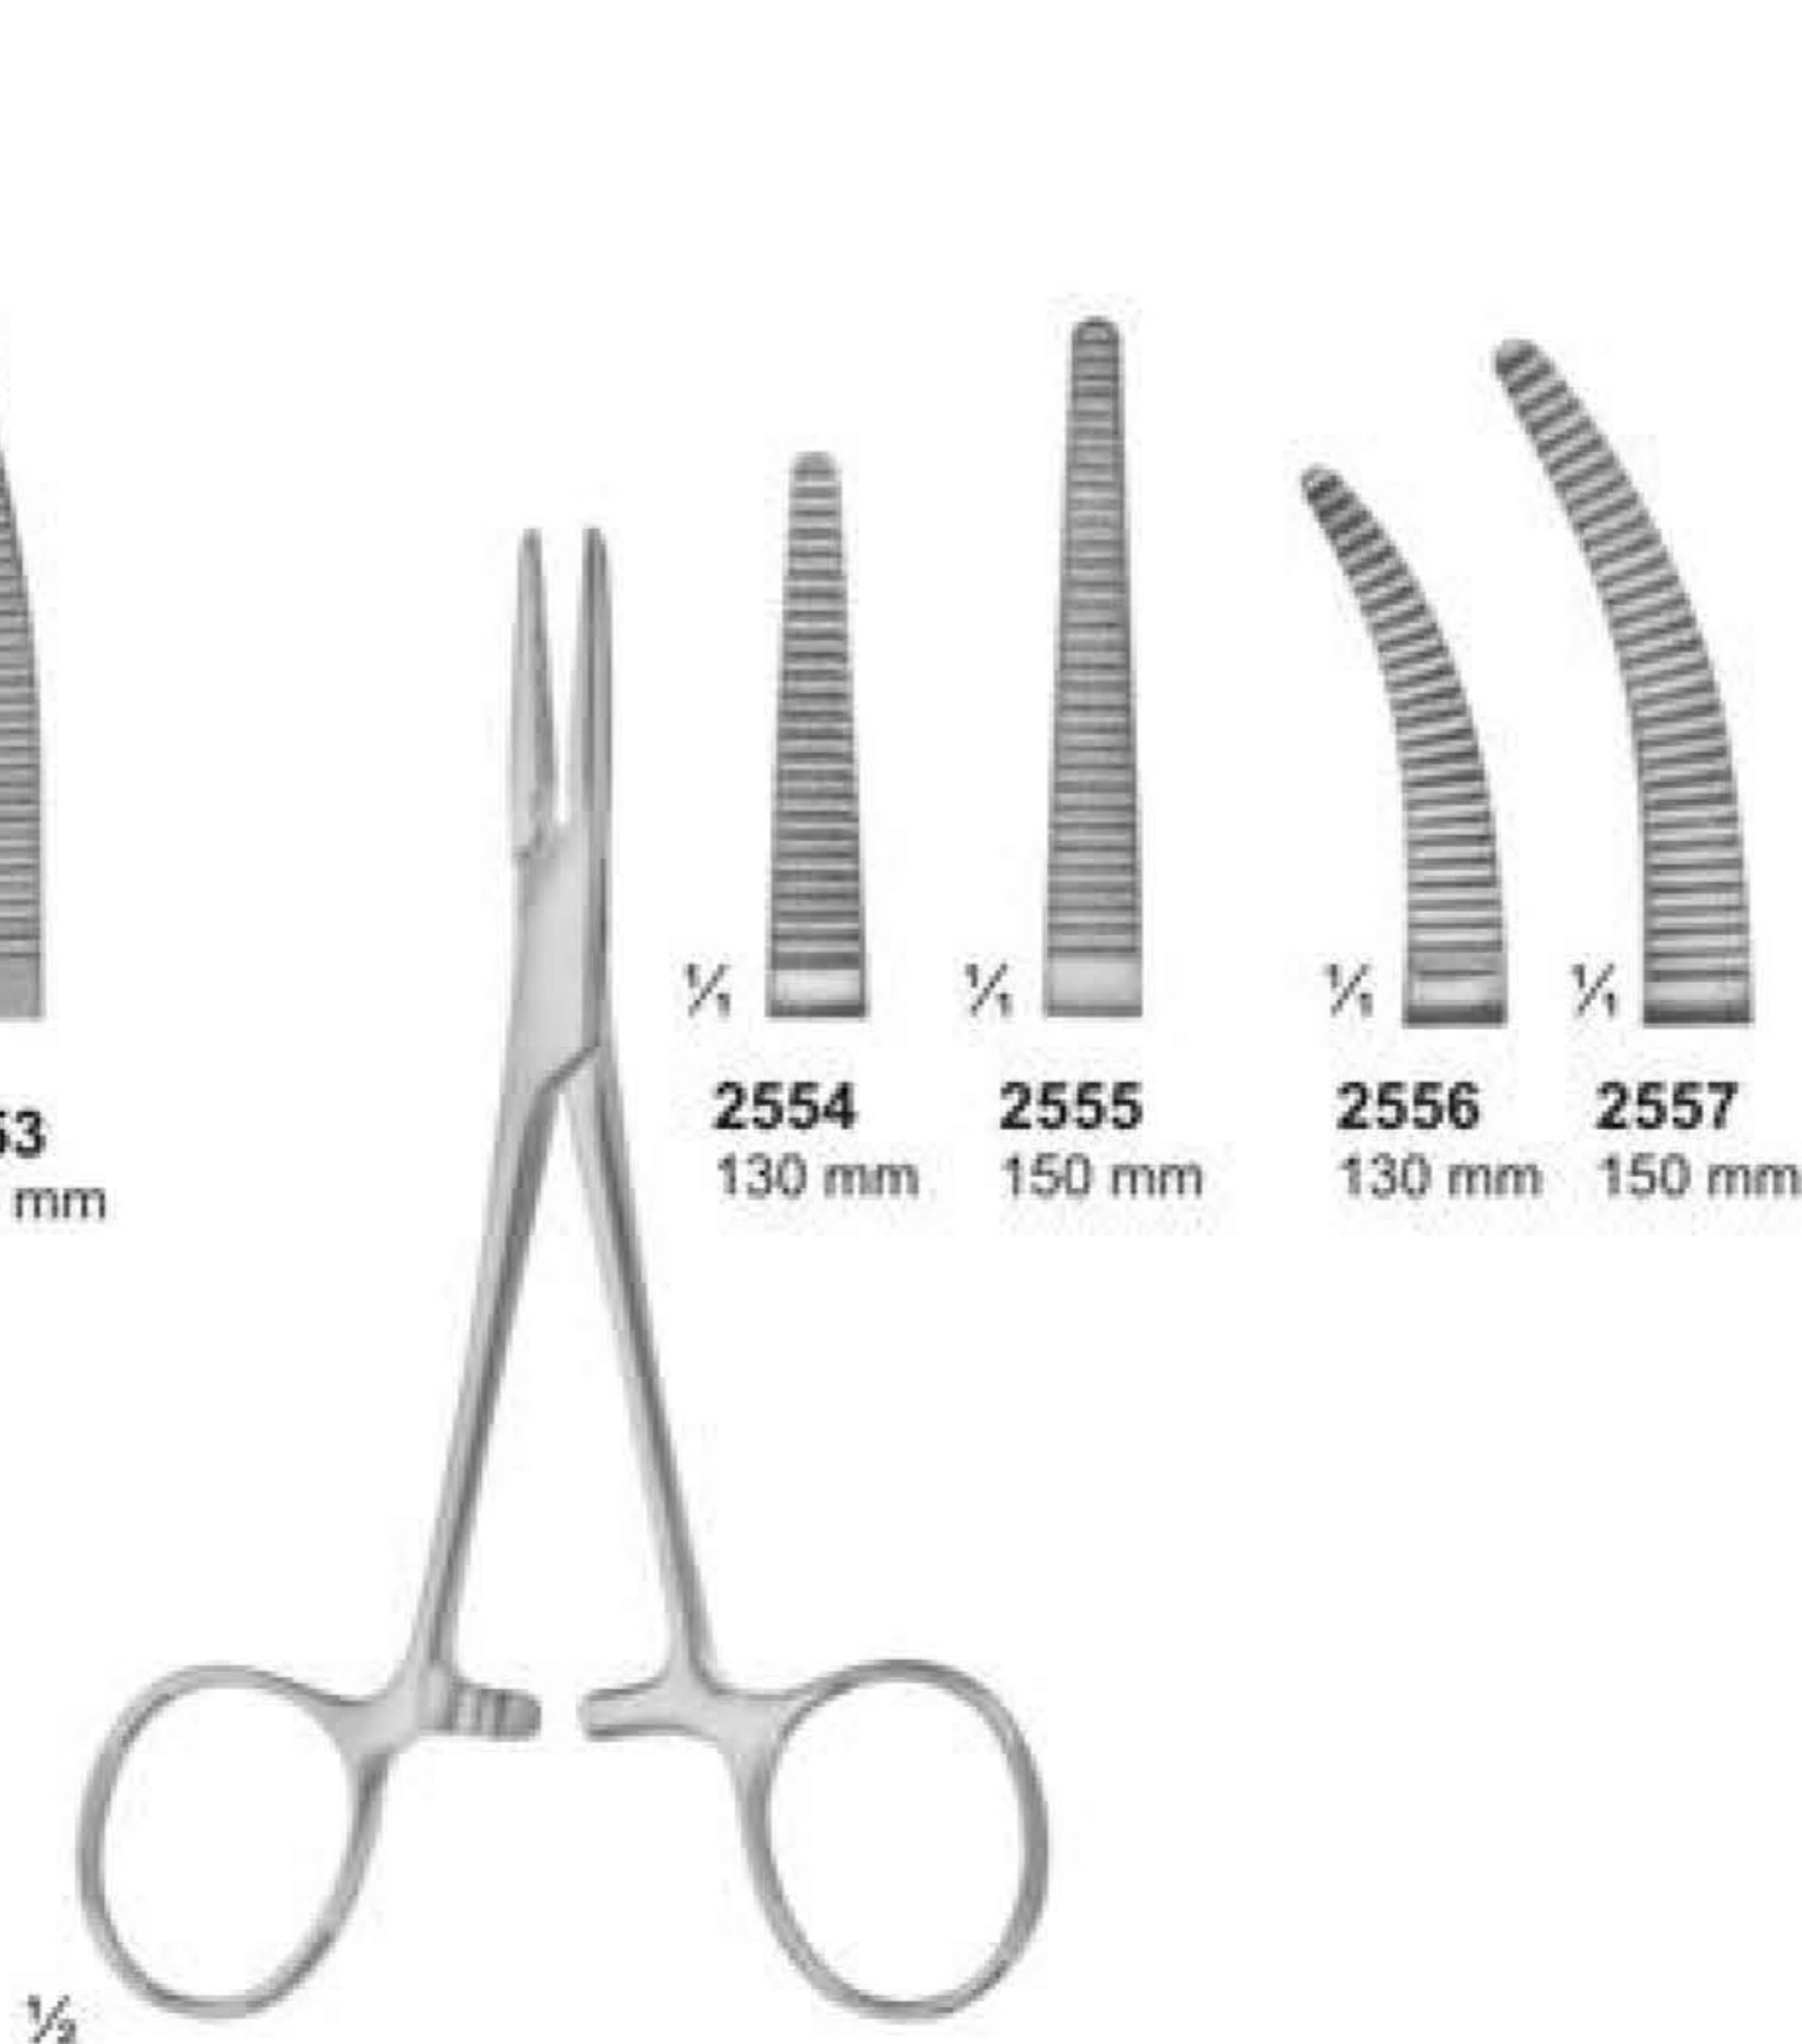

2546
Endo Forceps
4 3/4"

2547
PEETS Forceps
4 3/4" , Useful For
Removing Broken
Instruments

2548
Without Ratchet
145 mm

2549
With Ratchet
145 mm

2550
CRILE
140 mm

2551
PEAN
Slender type

2554
SPENCER-WELLS

2552
130 mm

2553
140 mm

2554
130 mm

2555
150 mm

2556
130 mm

2557
150 mm

2558
BABY-ALLIS
5", Straight
4x5 teeth extra delicate

2559
ALLIS
6", Straight
4x5 teeth extra delicate

2560
ALLIS
6", Straight
4x5 teeth extra delicate

2561
1x2 teeth
6"

2562
SEMKIN
6", Straight,
1x2 teeth

2563
ADSON
4 3/4"
1x2 teeth

2564
BROWN-ADSON
4 3/4"
7x7 teeth

2565
BROWN
6"
8x8 teeth

2566
RUSSIAN
6"
8x8 teeth

2567
Extra-Delicate,
Straight, 4"
1x2 teeth

2568
HALSTED-MOSQUITO
Straight, Curved, 5"

2569
HALSTED-MOSQUITO
Straight, Curved, 5"
1x2 teeth

2570
HALSTED-MOSQUITO
Jaws 45 Angled on Flat, 5"
Extra Delicate

2571
KELLY
5 1/2", Straight

2572
JONES
3 1/2"