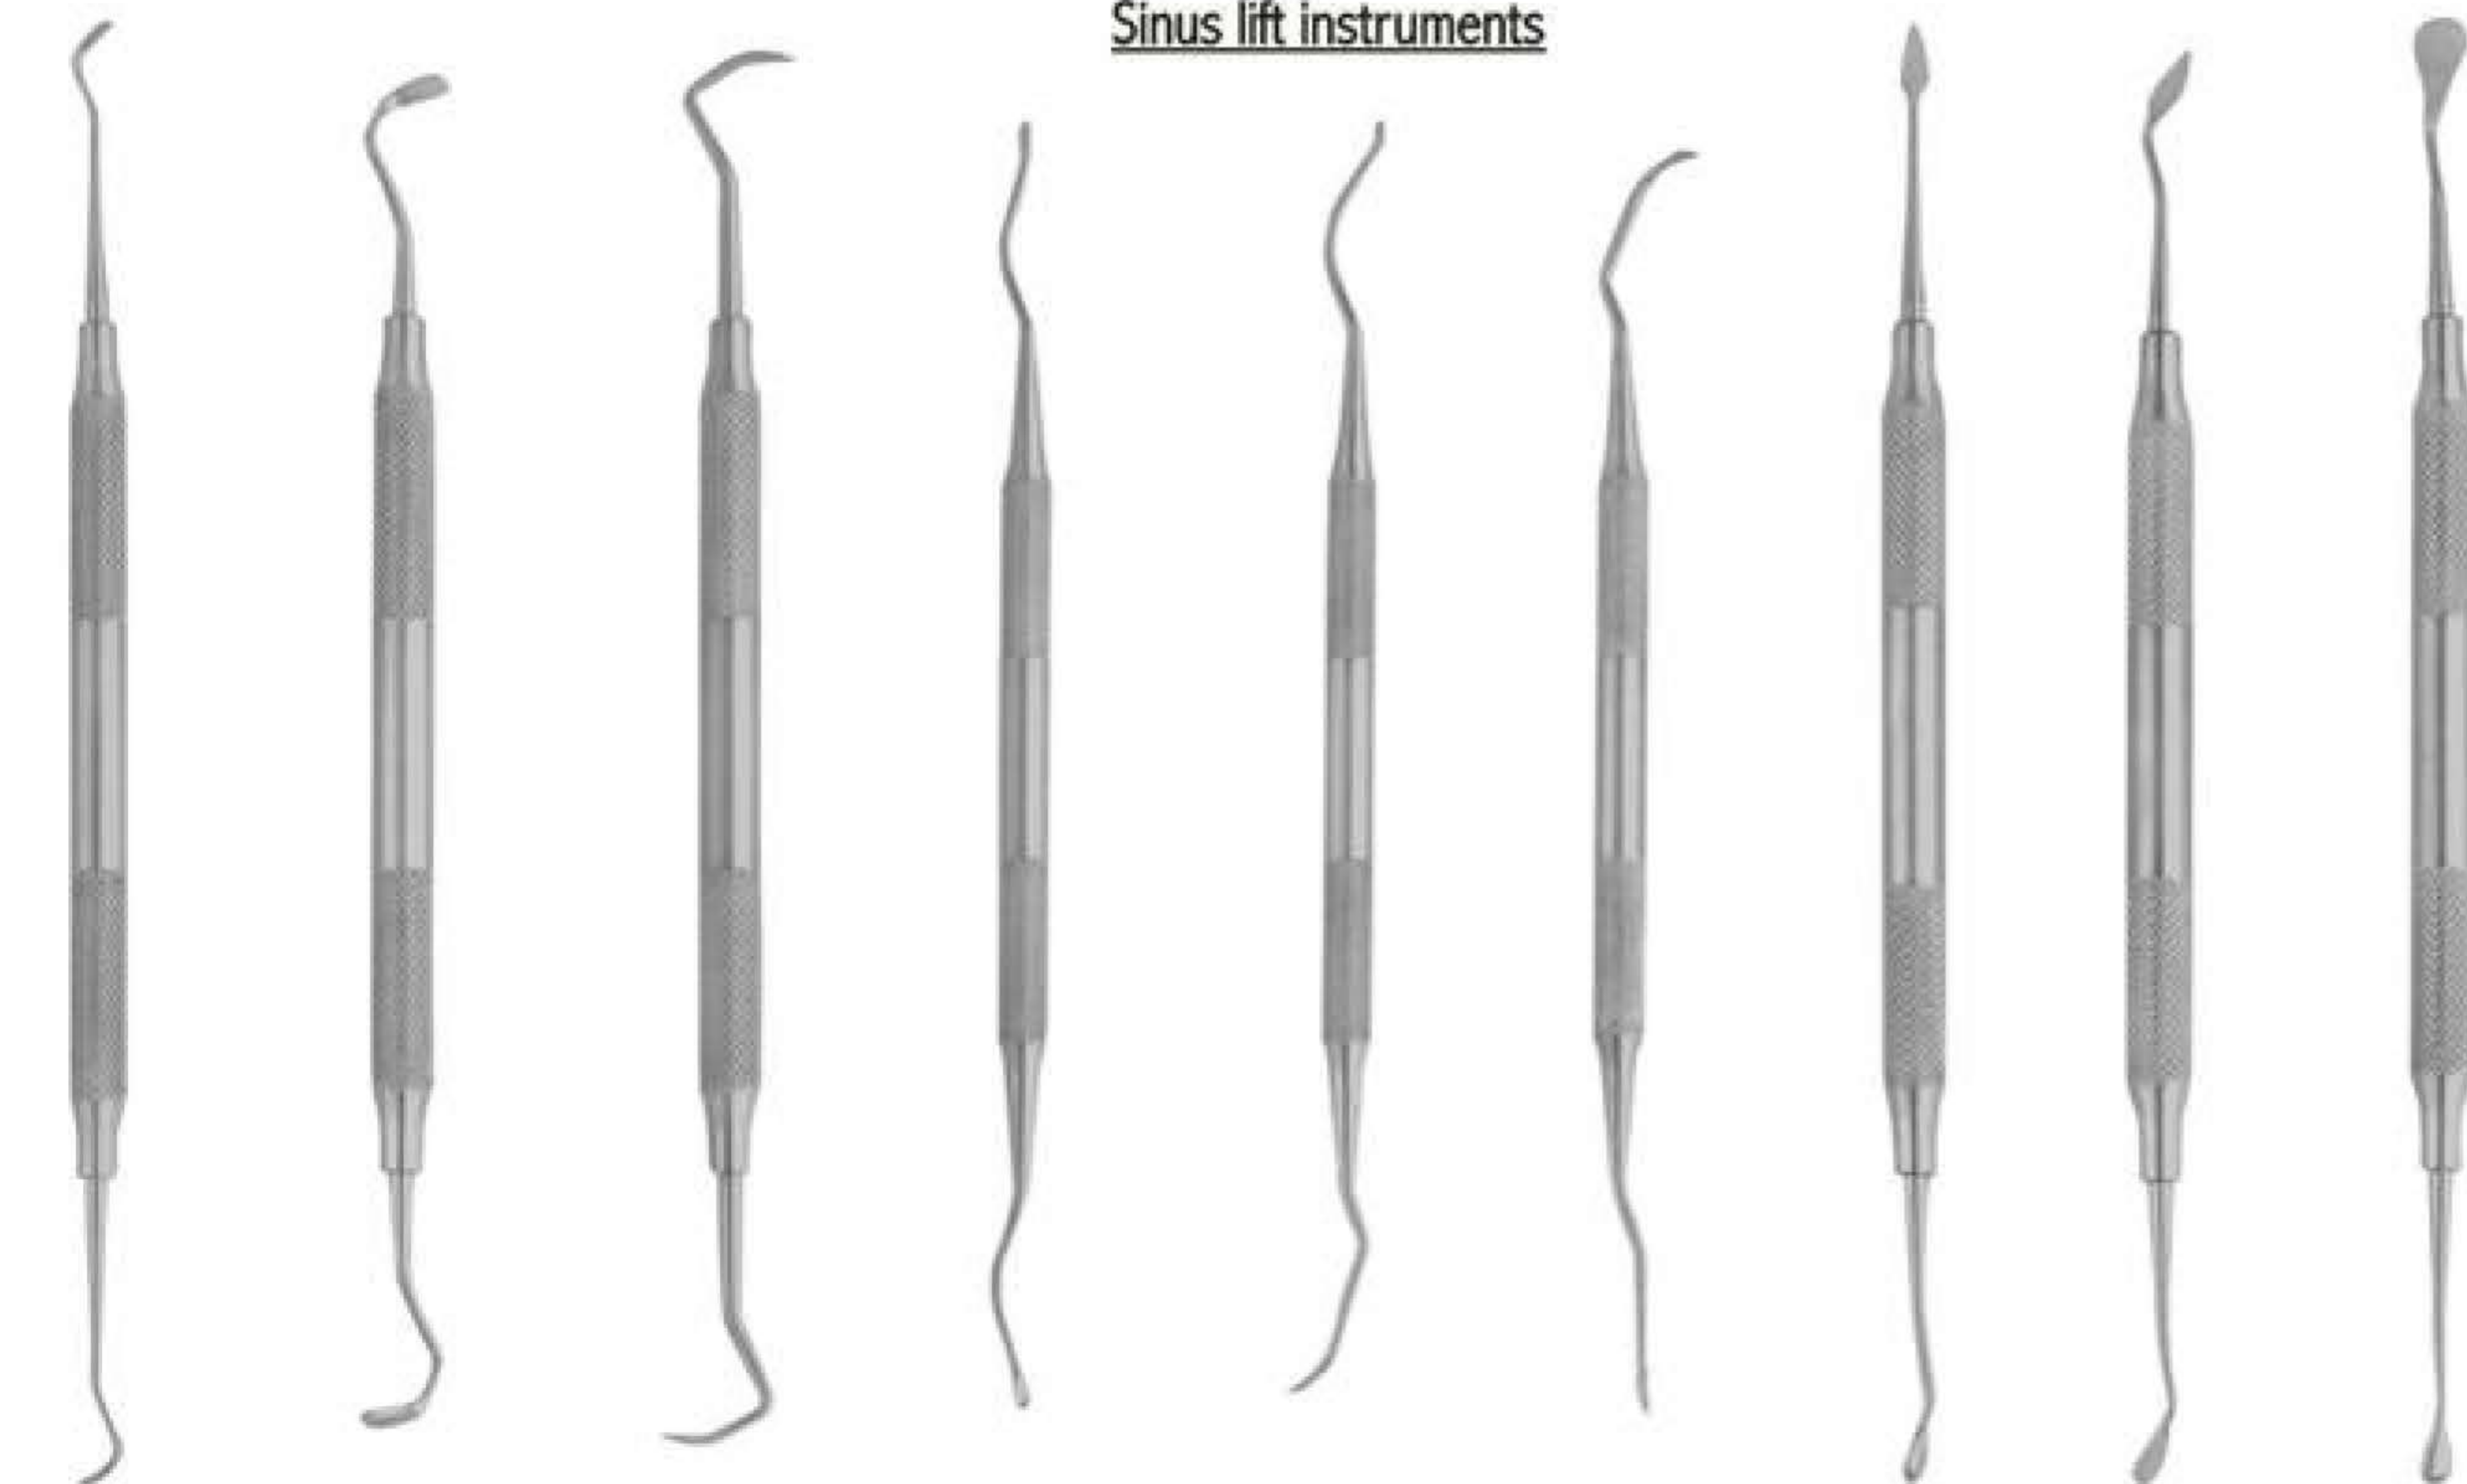

Sinus lift instruments

2329
Fig.1

2330
Fig.2

2331
Fig.3

2332
Fig.4

2333
Fig.5

2334
Fig.6

2335
Fig.7

2336
Fig.8

2337
Fig.9