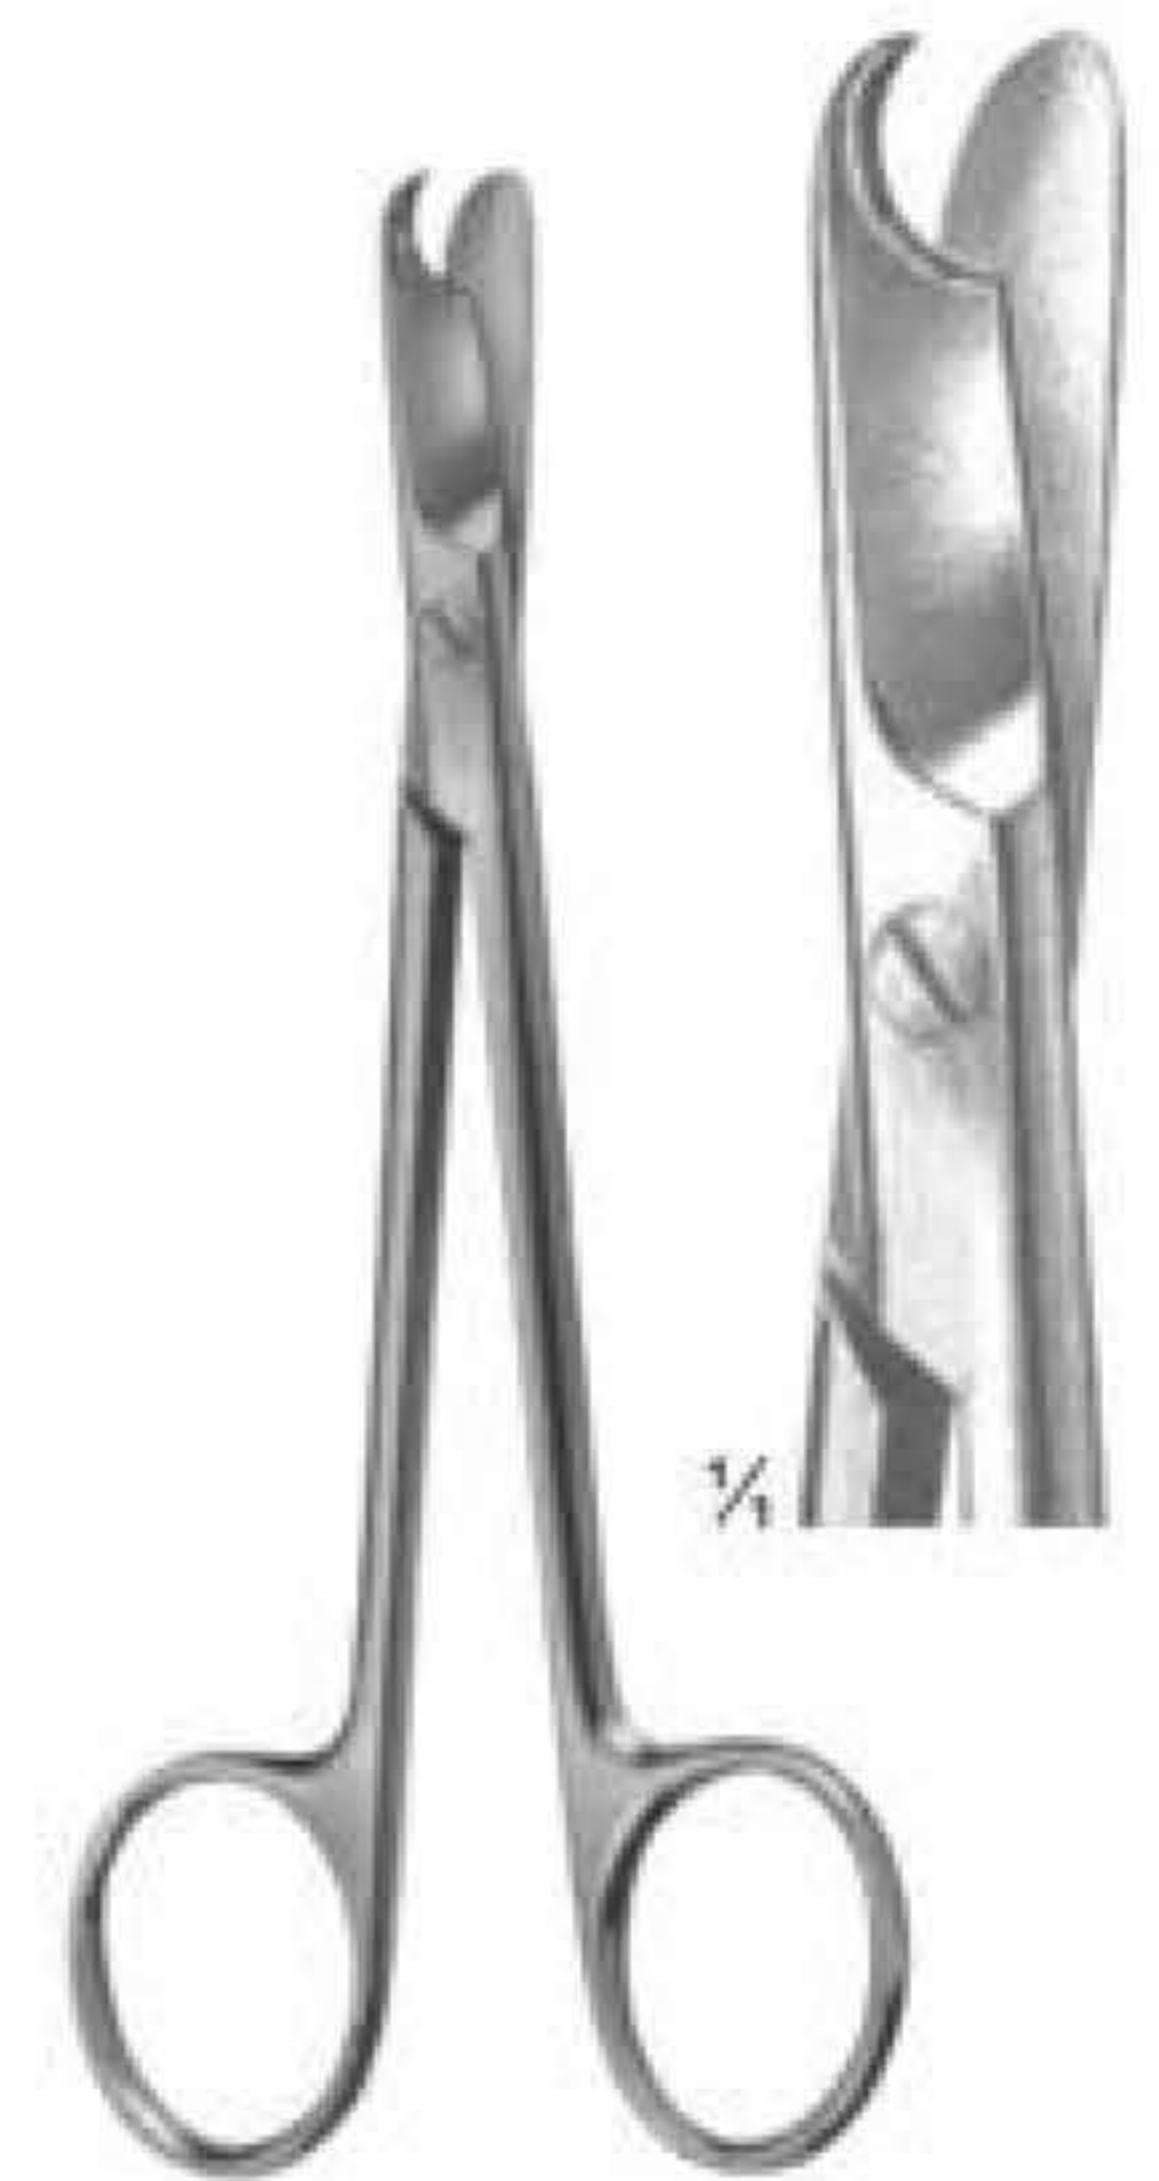

2803

2804
JOSEPH
Size: 150 mm

2805

2806

2807
KELLY
Size: 175 mm

2808
KELLY
Straight

2809
KELLY
Curved

2810
QUINBY
Size: 130 mm

45°
60°

2828
LOCKLIN
Curved Sideways,
1 Toothed Blade
Size: 155 mm

2829
LaGrange
Double-Curved
11.5 cm

2830
Goldman-Fox
Double-Curved
13cm

2831
SPENCER
Size: 90 mm

2832
LITTAUER
Size: 135 mm

2833
BEEBE
Size: 110 mm

2834 **2835** **2836** **2837**

2838
Dean
17cm

2839
1 Blade Serrated
Size: 120 mm

2840
CASTROVIEJO
Size: 90 mm