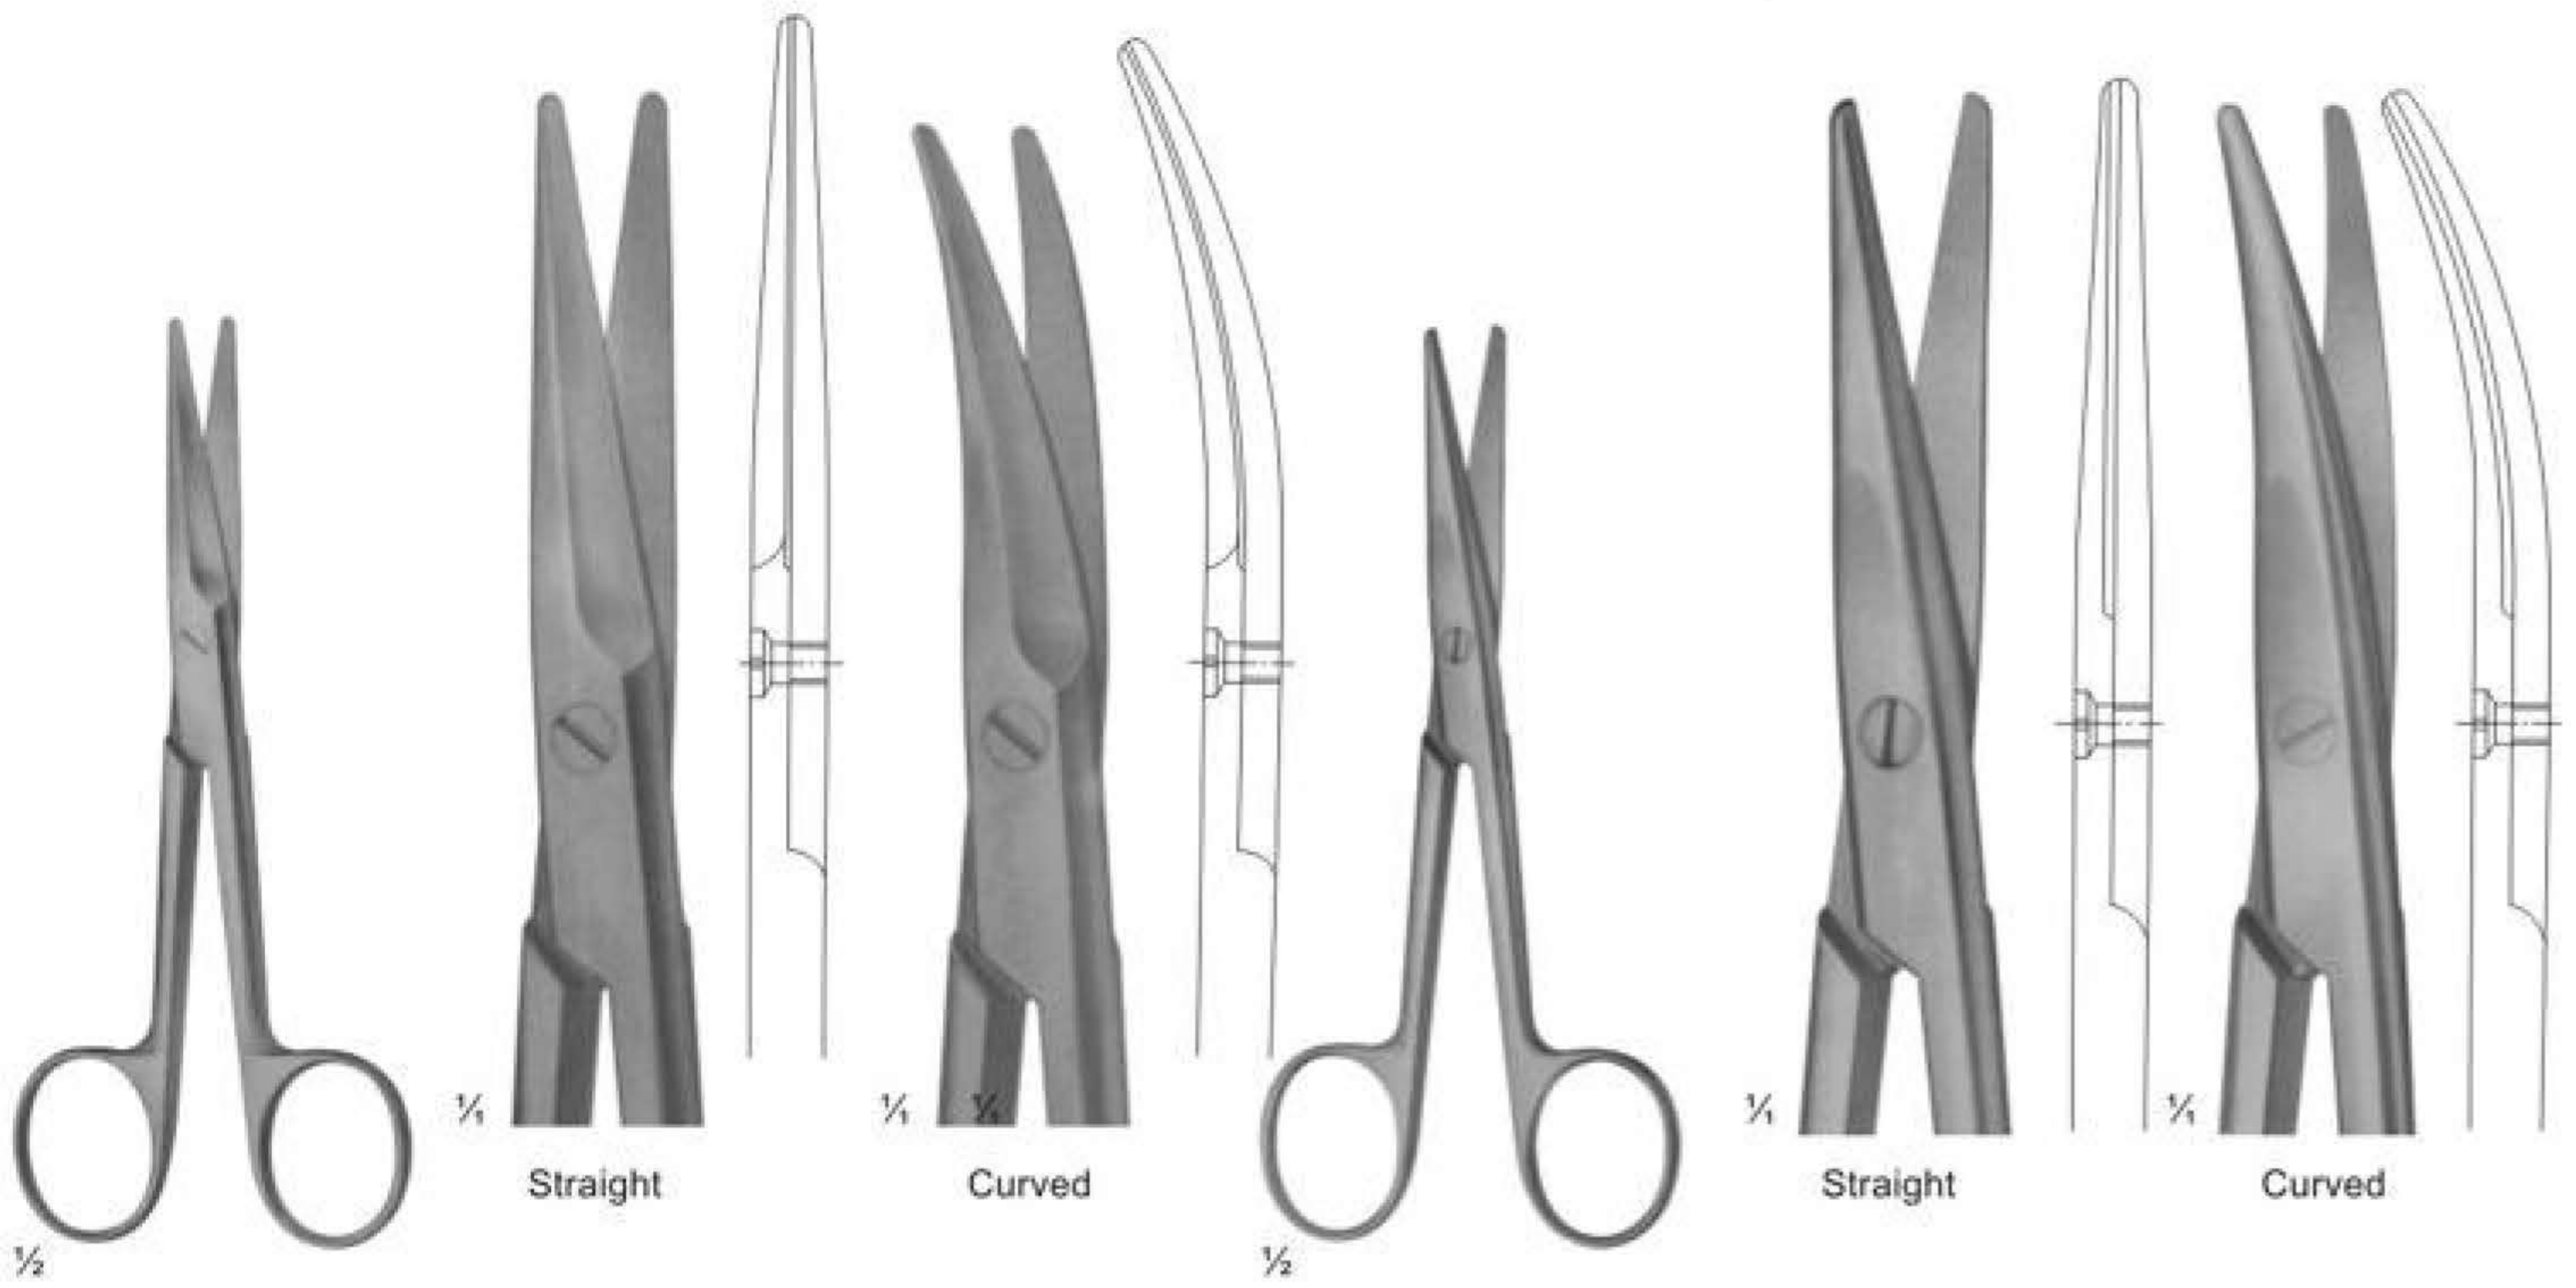

08
SECTION

2796
IRIS (Standard)
Straight
11.5 cm, 4 1/2"

2797
IRIS (Standard)
Curved
11.5 cm, 4 1/2"

2798
STEVENS
Dissecting Scissors
Size: 115 mm

2799
Sharp

2800
Sharp

2801
Blunt

2802
Blunt

2803

2804
JOSEPH
Size: 150 mm

2805

2806

2807
KELLY
Size: 175 mm

2808
KELLY
Straight

2809
KELLY
Curved

2810
QUINBY
Size: 130 mm

45°
60°

2828
LOCKLIN
Curved Sideways,
1 Toothed Blade
Size: 155 mm

2829
LaGrange
Double-Curved
11.5 cm

2830
Goldman-Fox
Double-Curved
13cm

2831
SPENCER
Size: 90 mm

2832
LITTAUER
Size: 135 mm

2833
BEEBE
Size: 110 mm

2834 **2835** **2836** **2837**

2838
Dean
17cm

2839
1 Blade Serrated
Size: 120 mm

2840
CASTROVIEJO
Size: 90 mm