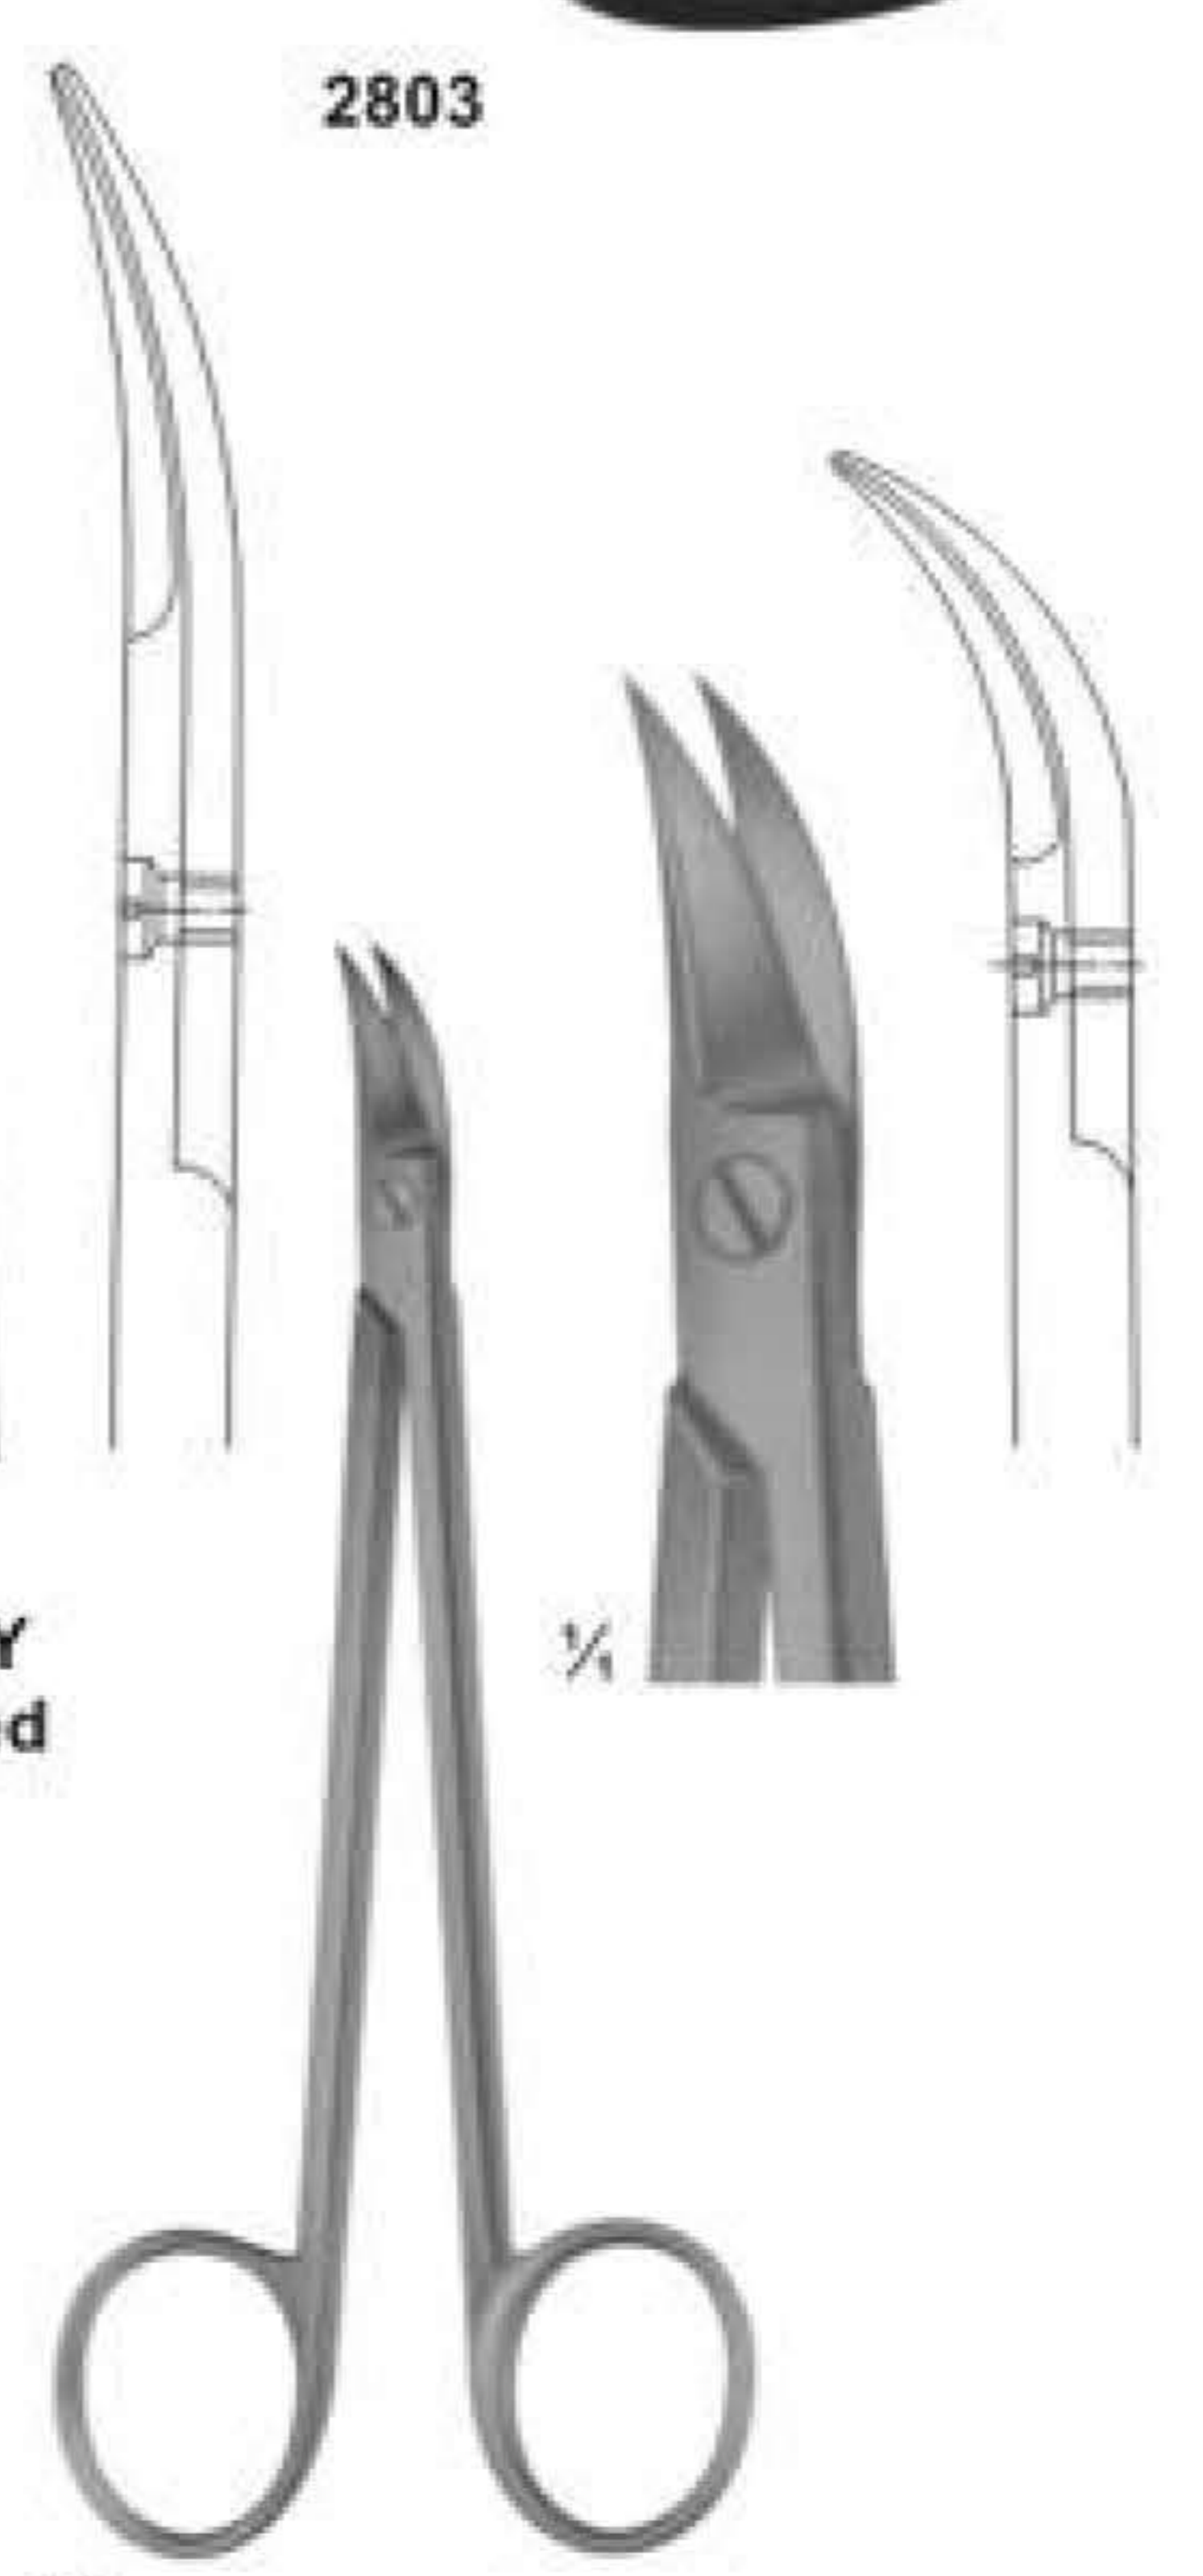

2803

2804
JOSEPH
Size: 150 mm

2805

2806

2807
KELLY
Size: 175 mm

2808
KELLY
Straight

2809
KELLY
Curved

2810
QUINBY
Size: 130 mm

1/2
2822
MAYO(straight)
Size: 140 mm

1/2
2823
MAYO-STILLE (straight)
Size: 140 mm

1/2
2824
STILLE
Size: 140 mm

1/2
2825
METZENBAUM
Size: 145 mm

1/2
2826
NELSON-METZENBAUM
Size: 230 mm

2827
DE BAKEY
Size: 155 mm

45°
60°

2828
LOCKLIN
Curved Sideways,
1 Toothed Blade
Size: 155 mm

2829
LaGrange
Double-Curved
11.5 cm

2830
Goldman-Fox
Double-Curved
13cm

2831
SPENCER
Size: 90 mm

2832
LITTAUER
Size: 135 mm

2833
BEEBE
Size: 110 mm

2834 **2835** **2836** **2837**

2838
Dean
17cm

2839
1 Blade Serrated
Size: 120 mm

2840
CASTROVIEJO
Size: 90 mm