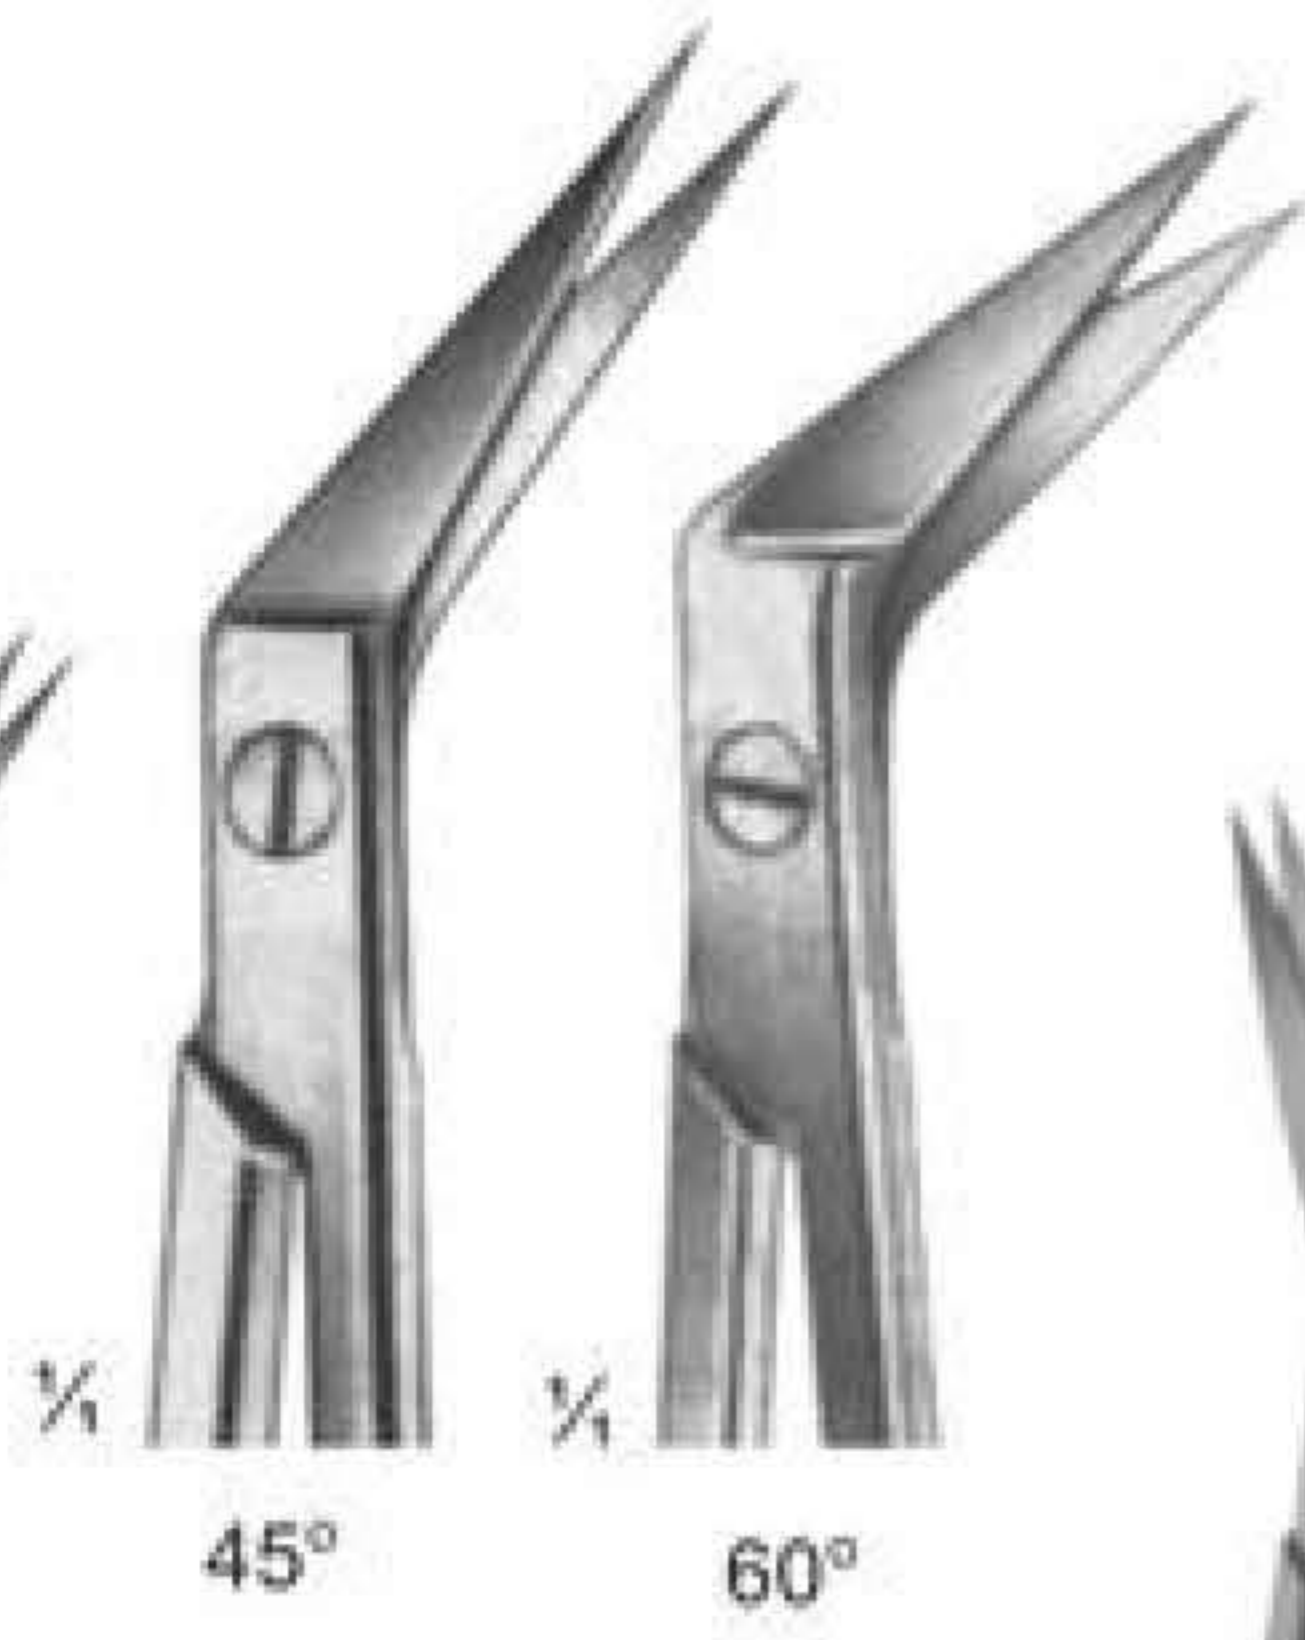

2803

2804
JOSEPH
Size: 150 mm

2805

2806

2807
KELLY
Size: 175 mm

2808
KELLY
Straight

2809
KELLY
Curved

2810
QUINBY
Size: 130 mm

1/2
2822
MAYO(straight)
Size: 140 mm

1/2
2823
MAYO-STILLE (straight)
Size: 140 mm

1/2
2824
STILLE
Size: 140 mm

1/2
2825
METZENBAUM
Size: 145 mm

1/2
2826
NELSON-METZENBAUM
Size: 230 mm

2827
DE BAKEY
Size: 155 mm

45°
60°

2828
LOCKLIN
Curved Sideways,
1 Toothed Blade
Size: 155 mm

2829
LaGrange
Double-Curved
11.5 cm

2830
Goldman-Fox
Double-Curved
13cm

2831
SPENCER
Size: 90 mm

2832
LITTAUER
Size: 135 mm

2833
BEEBE
Size: 110 mm

2834 **2835** **2836** **2837**

2838
Dean
17cm

2839
1 Blade Serrated
Size: 120 mm

2840
CASTROVIEJO
Size: 90 mm