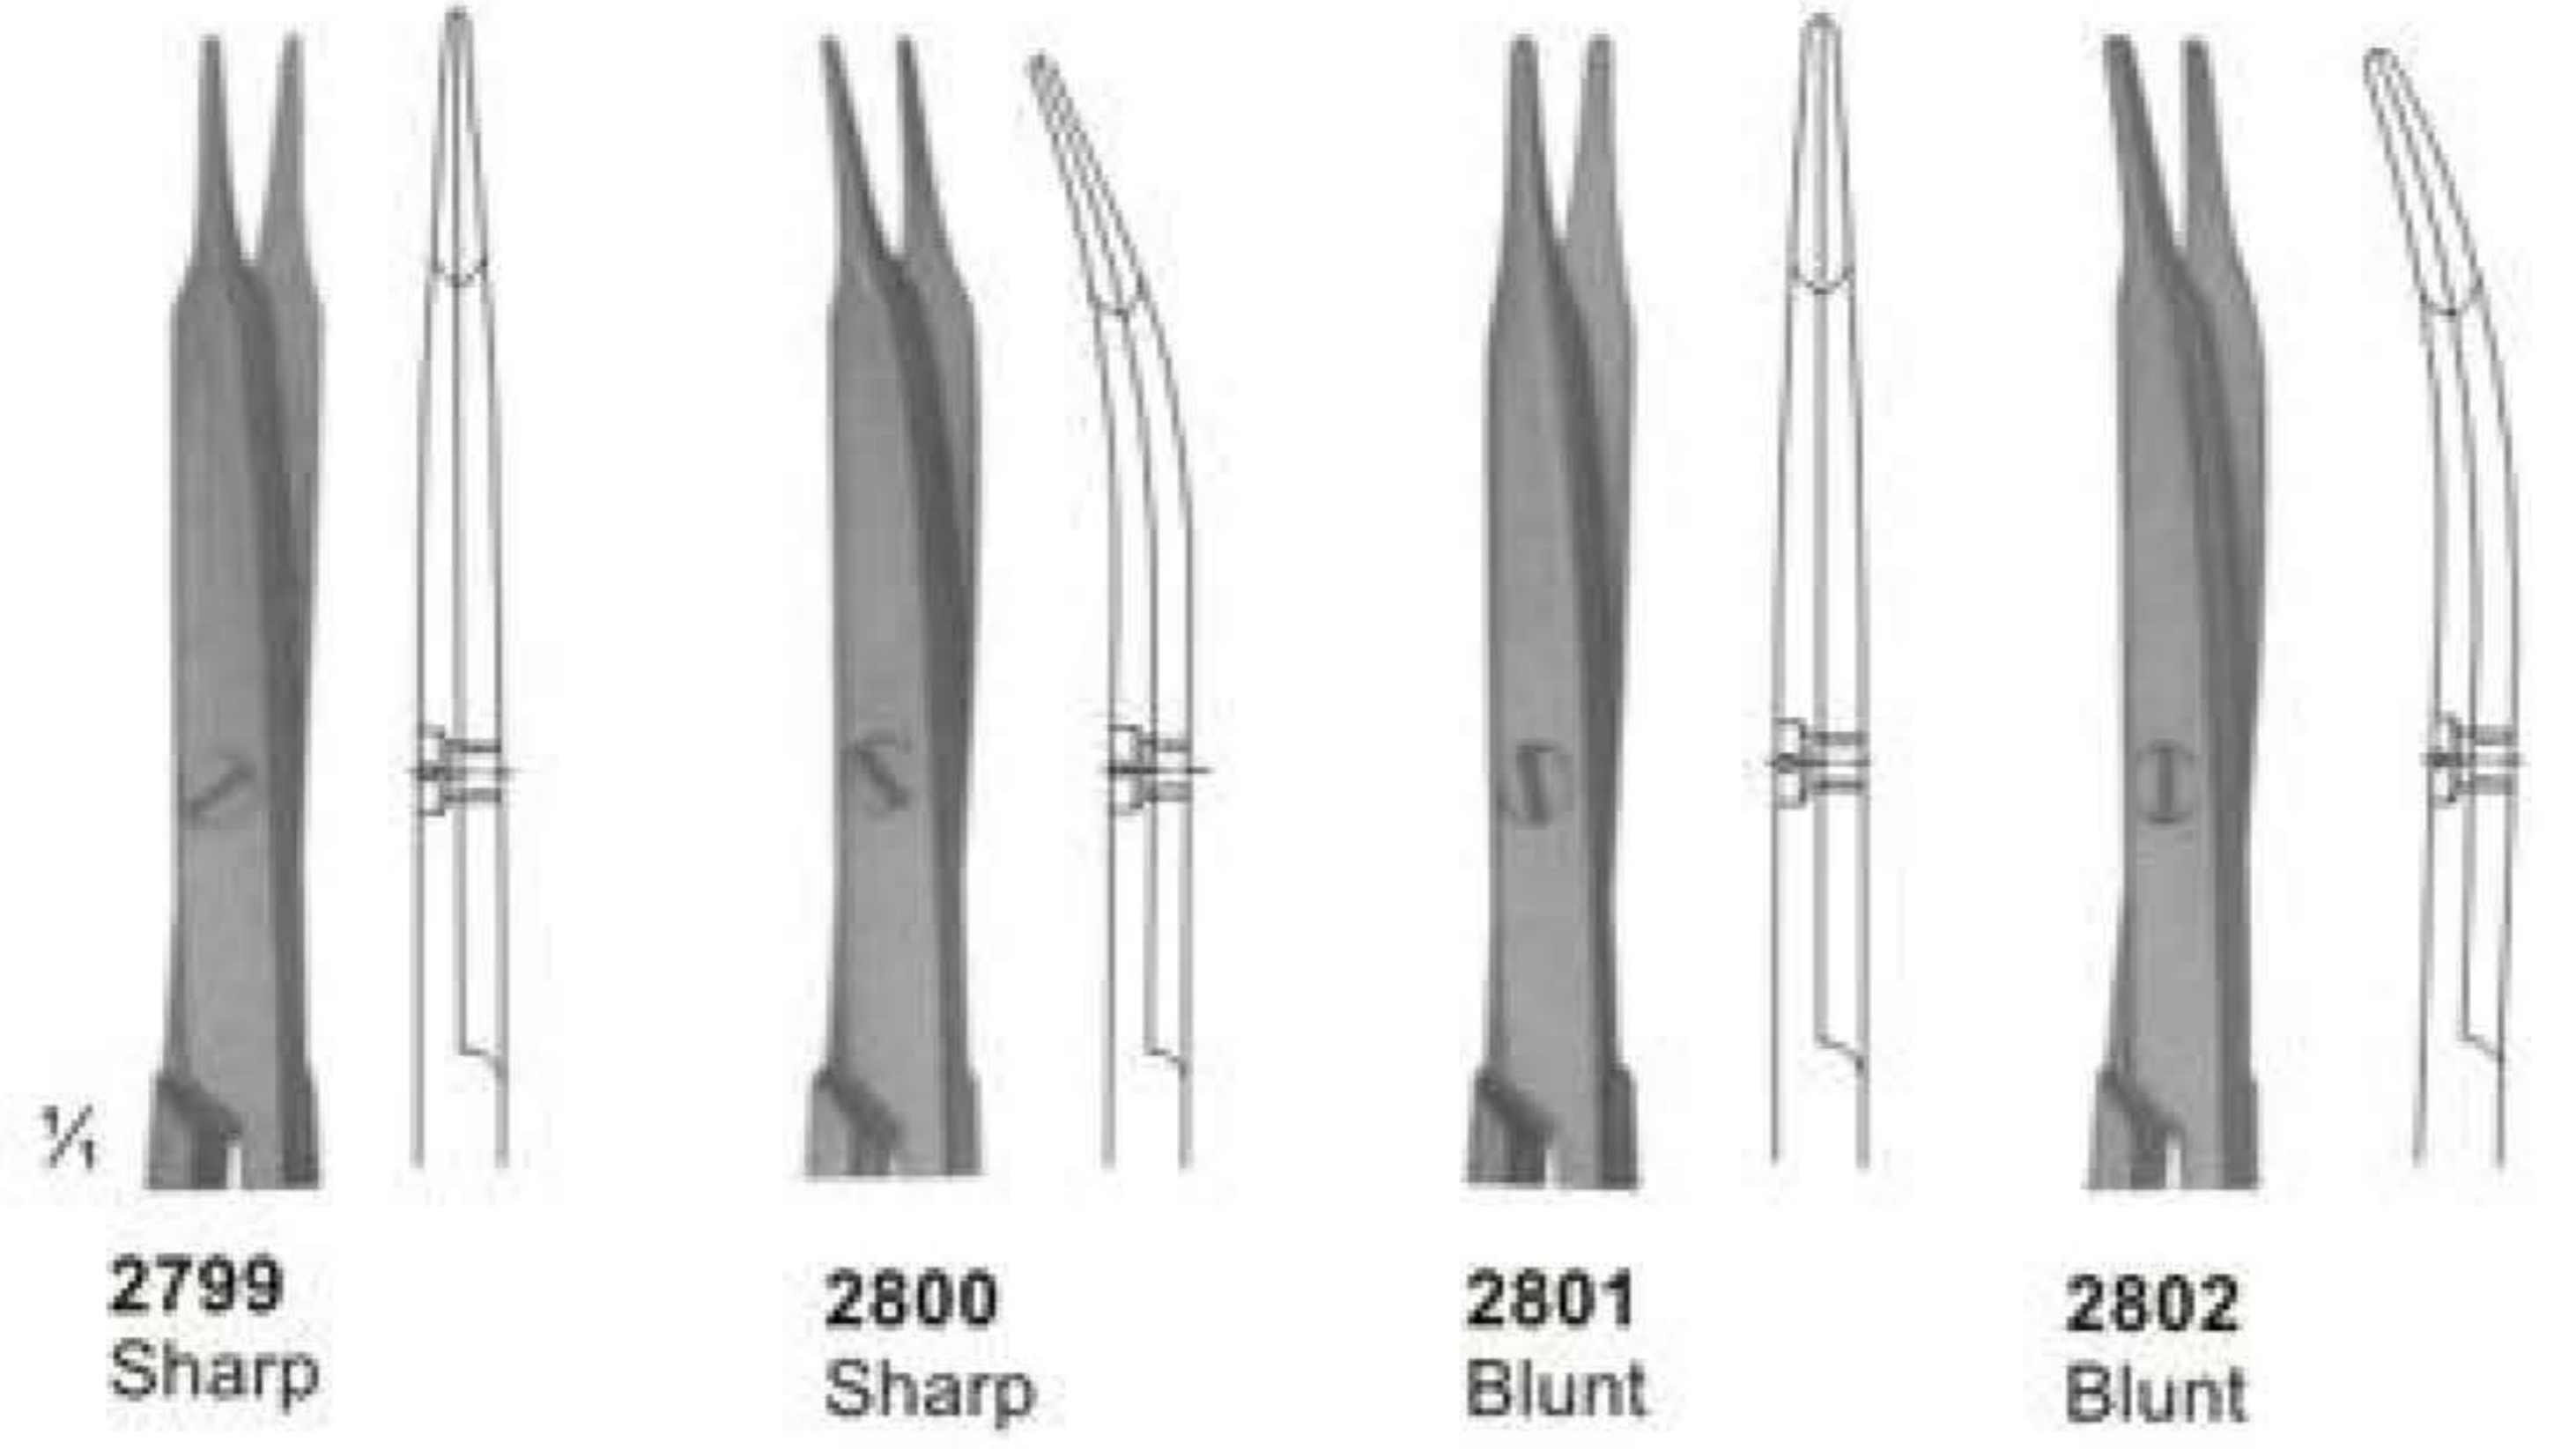

08
SECTION

2796
IRIS (Standard)
Straight
11.5 cm, 4 1/2"

2797
IRIS (Standard)
Curved
11.5 cm, 4 1/2"

2798
STEVENS
Dissecting Scissors
Size: 115 mm

2799
Sharp

2800
Sharp

2801
Blunt

2802
Blunt

2803

2804
JOSEPH
Size: 150 mm

2805

2806

2807
KELLY
Size: 175 mm

2808
KELLY
Straight

2809
KELLY
Curved

2810
QUINBY
Size: 130 mm

45°
60°

2828
LOCKLIN
Curved Sideways,
1 Toothed Blade
Size: 155 mm

2829
LaGrange
Double-Curved
11.5 cm

2830
Goldman-Fox
Double-Curved
13cm

2831
SPENCER
Size: 90 mm

2832
LITTAUER
Size: 135 mm

2833
BEEBE
Size: 110 mm

2834 **2835** **2836** **2837**

2838
Dean
17cm

2839
1 Blade Serrated
Size: 120 mm

2840
CASTROVIEJO
Size: 90 mm