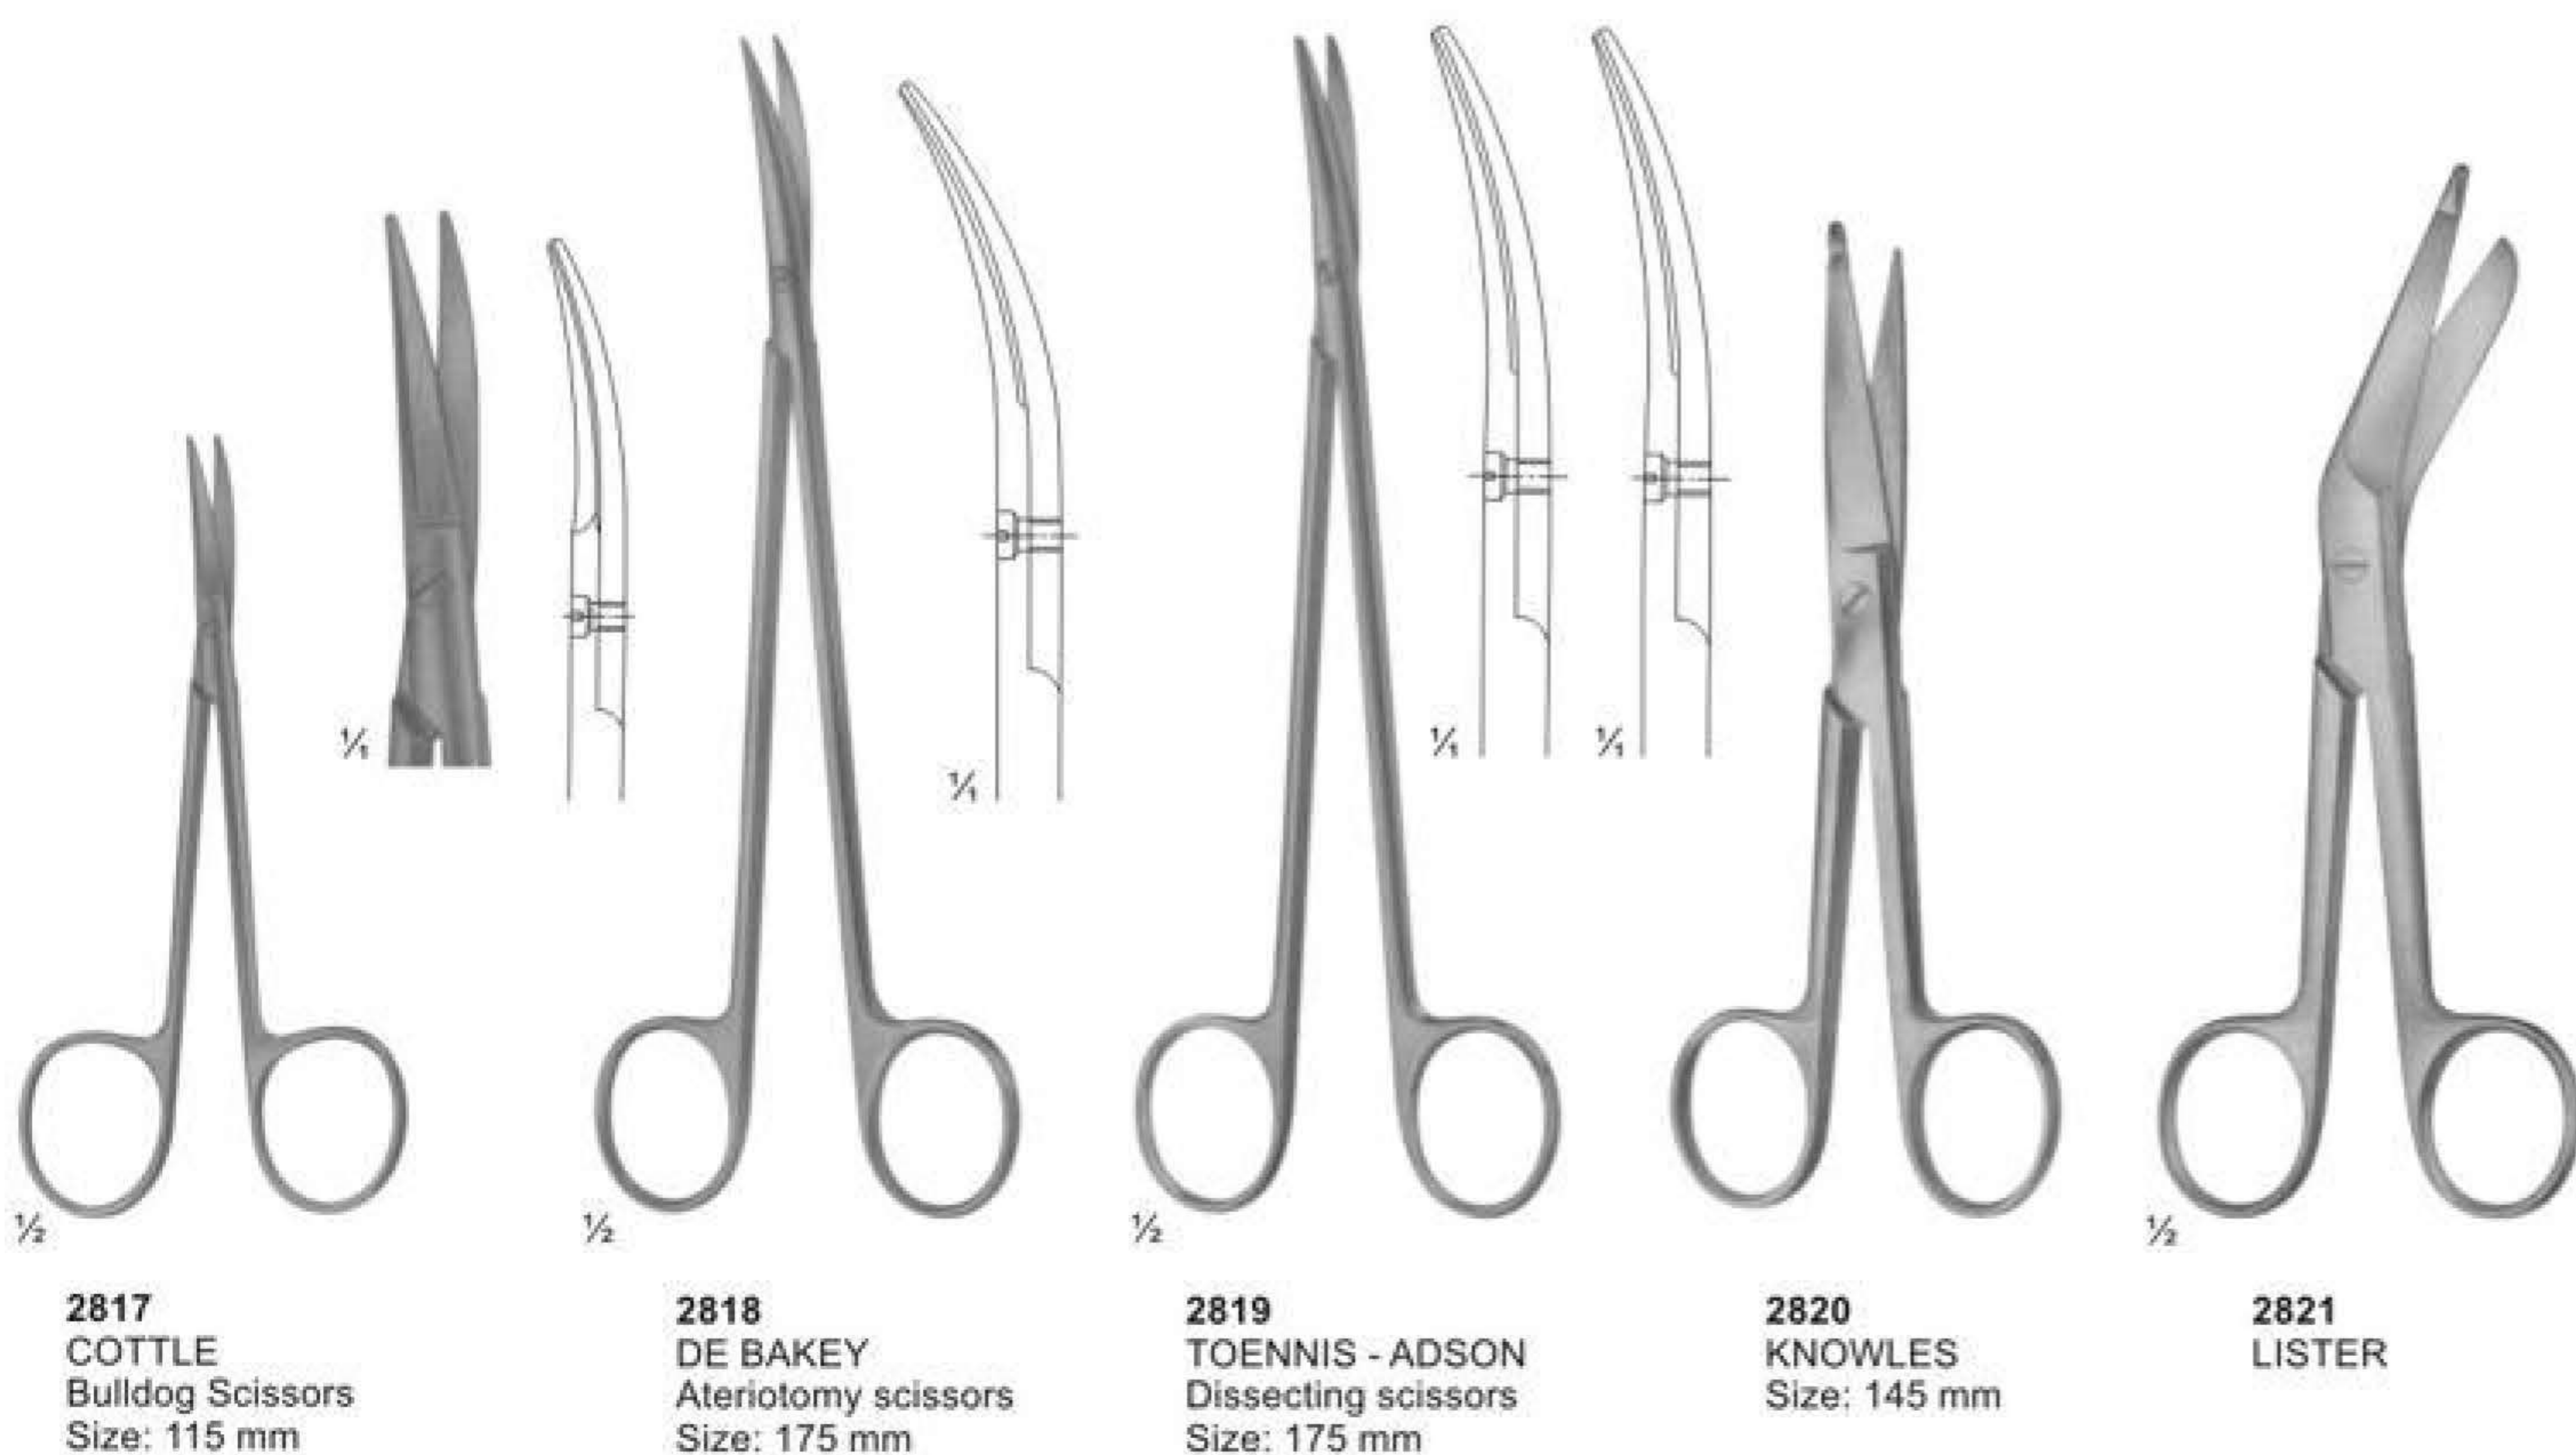

08
SECTION

2796
IRIS (Standard)
Straight
11.5 cm, 4 1/2"

2797
IRIS (Standard)
Curved
11.5 cm, 4 1/2"

2798
STEVENS
Dissecting Scissors
Size: 115 mm

2799
Sharp

2800
Sharp

2801
Blunt

2802
Blunt

2803

2804
JOSEPH
Size: 150 mm

2805

2806

2807
KELLY
Size: 175 mm

2808
KELLY
Straight

2809
KELLY
Curved

2810
QUINBY
Size: 130 mm

45°
60°

2828
LOCKLIN
Curved Sideways,
1 Toothed Blade
Size: 155 mm

2829
LaGrange
Double-Curved
11.5 cm

2830
Goldman-Fox
Double-Curved
13cm

2831
SPENCER
Size: 90 mm

2832
LITTAUER
Size: 135 mm

2833
BEEBE
Size: 110 mm

2834 **2835** **2836** **2837**

2838
Dean
17cm

2839
1 Blade Serrated
Size: 120 mm

2840
CASTROVIEJO
Size: 90 mm