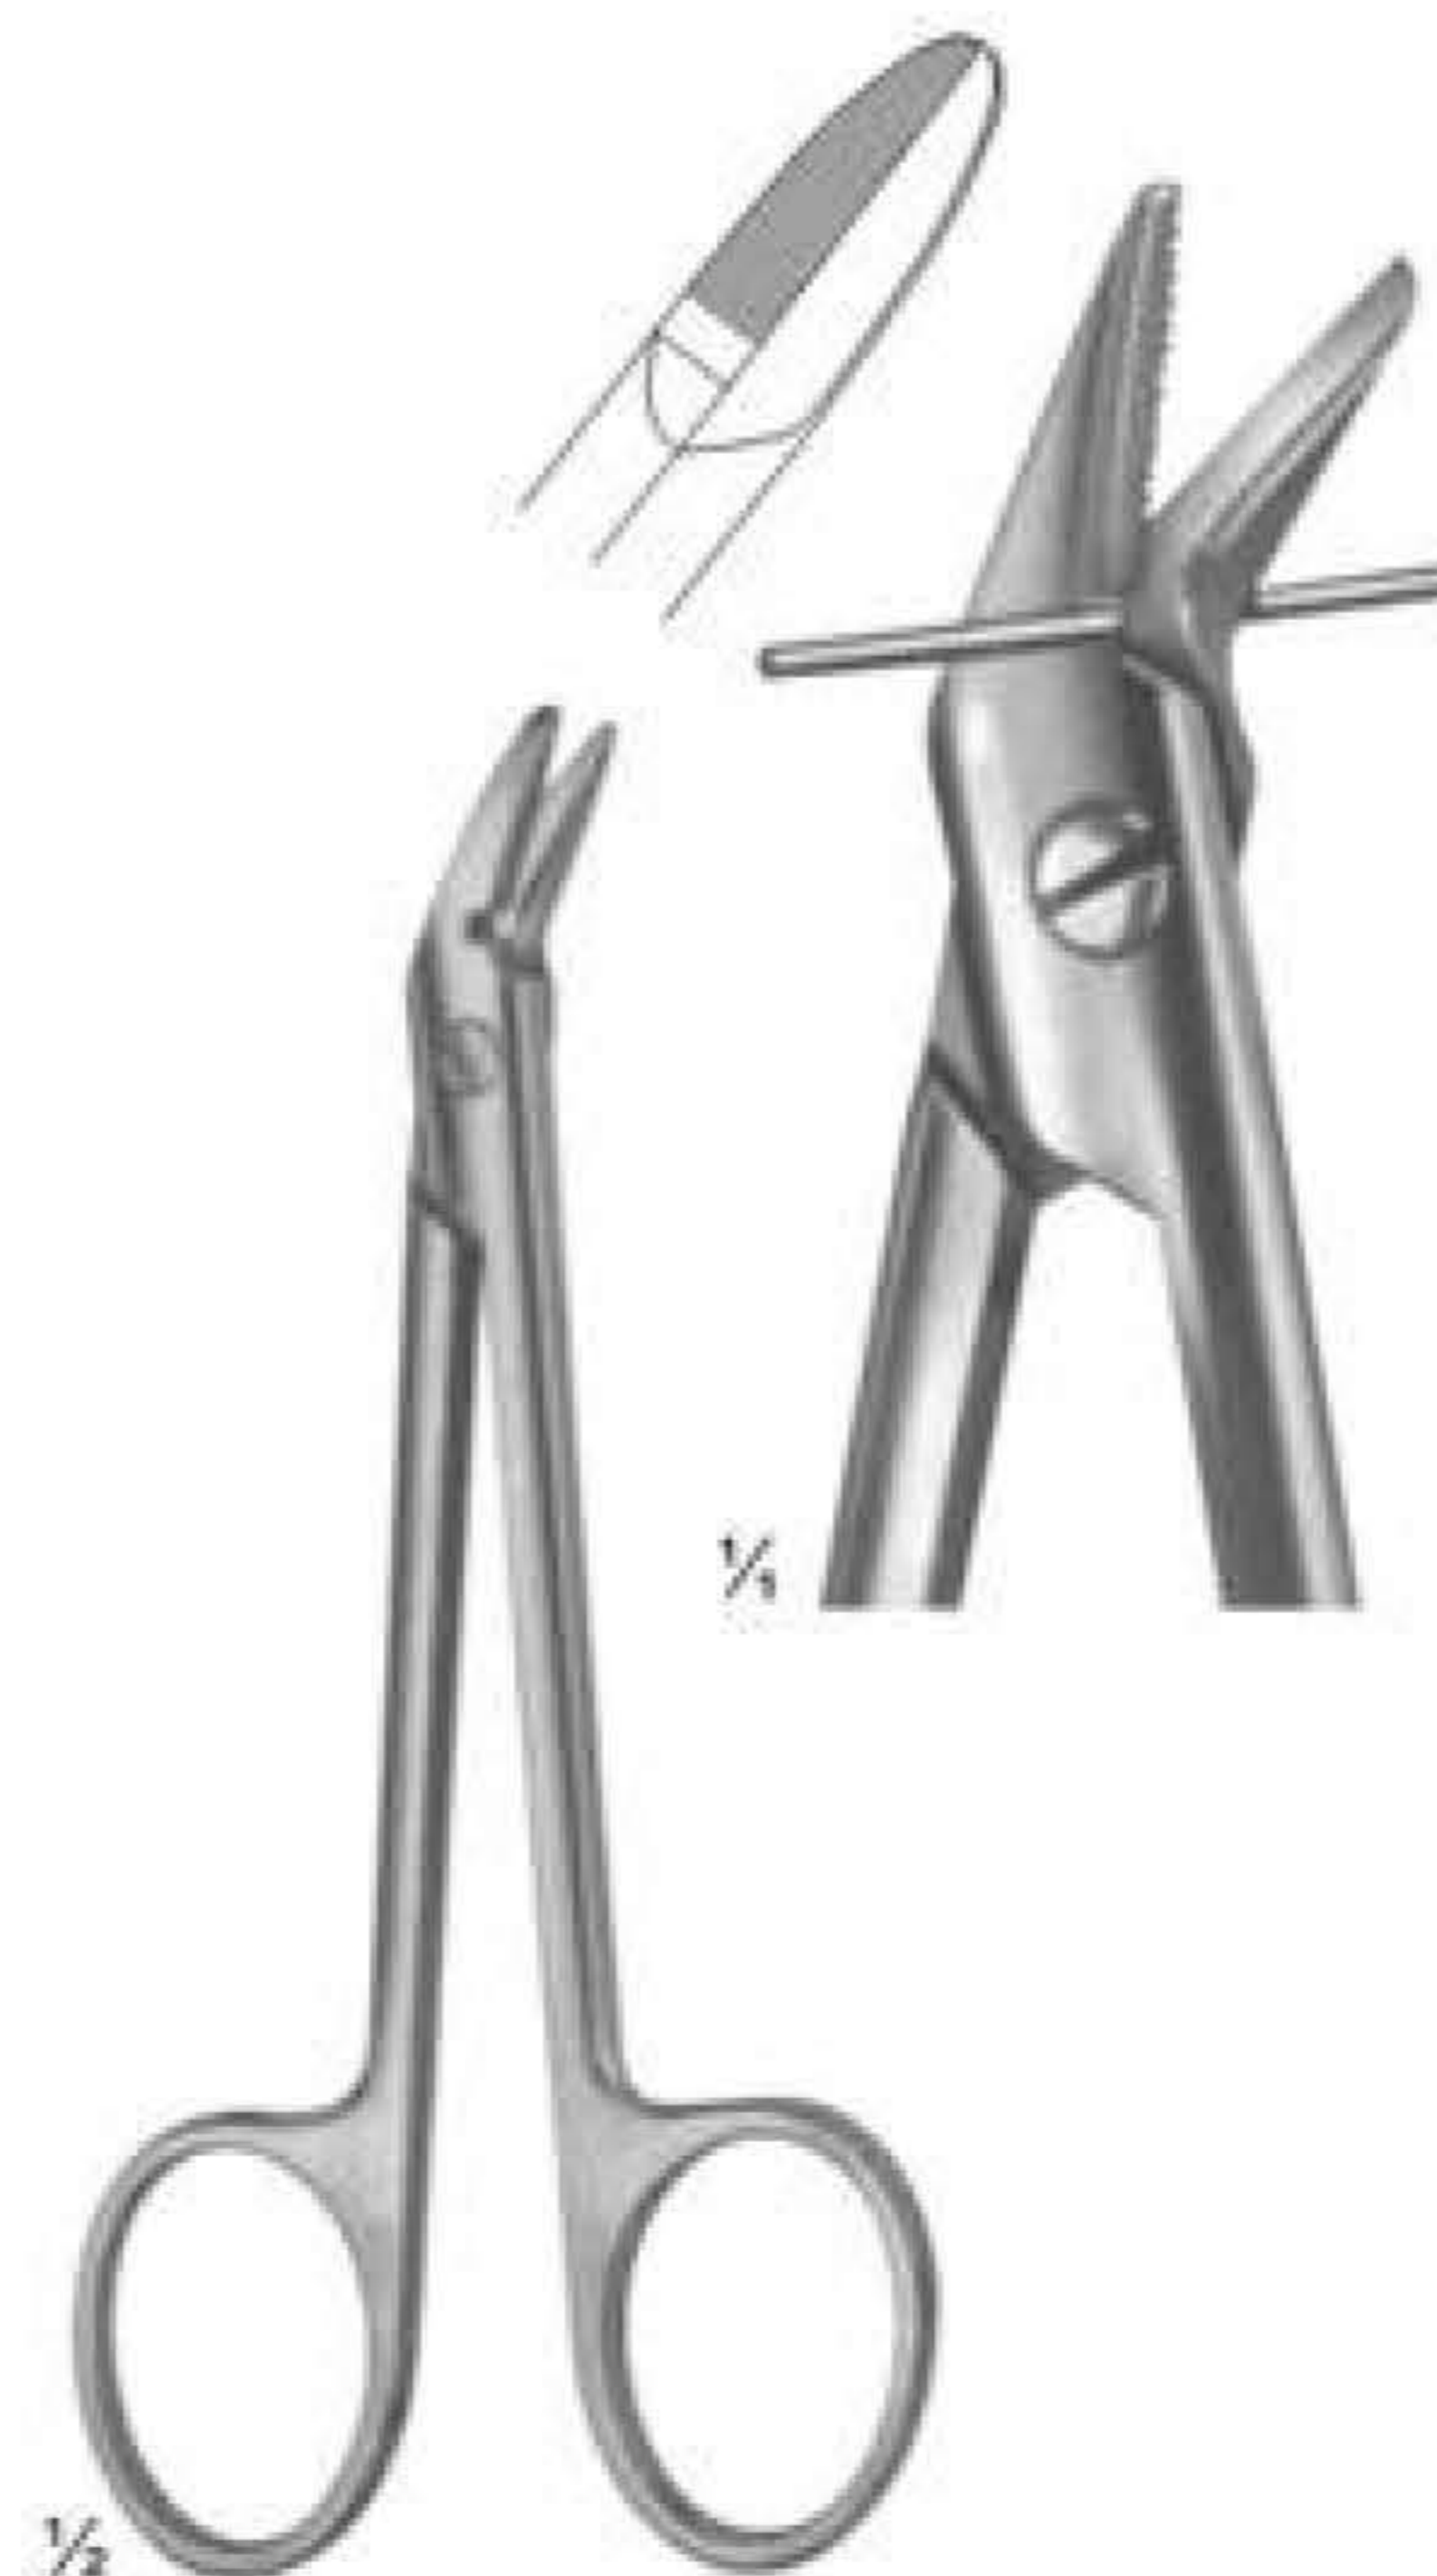

2803

2804
JOSEPH
Size: 150 mm

2805

2806

2807
KELLY
Size: 175 mm

2808
KELLY
Straight

2809
KELLY
Curved

2810
QUINBY
Size: 130 mm

45°
60°

2828
LOCKLIN
Curved Sideways,
1 Toothed Blade
Size: 155 mm

2829
LaGrange
Double-Curved
11.5 cm

2830
Goldman-Fox
Double-Curved
13cm

2831
SPENCER
Size: 90 mm

2832
LITTAUER
Size: 135 mm

2833
BEEBE
Size: 110 mm

2834 **2835** **2836** **2837**

2838
Dean
17cm

2839
1 Blade Serrated
Size: 120 mm

2840
CASTROVIEJO
Size: 90 mm