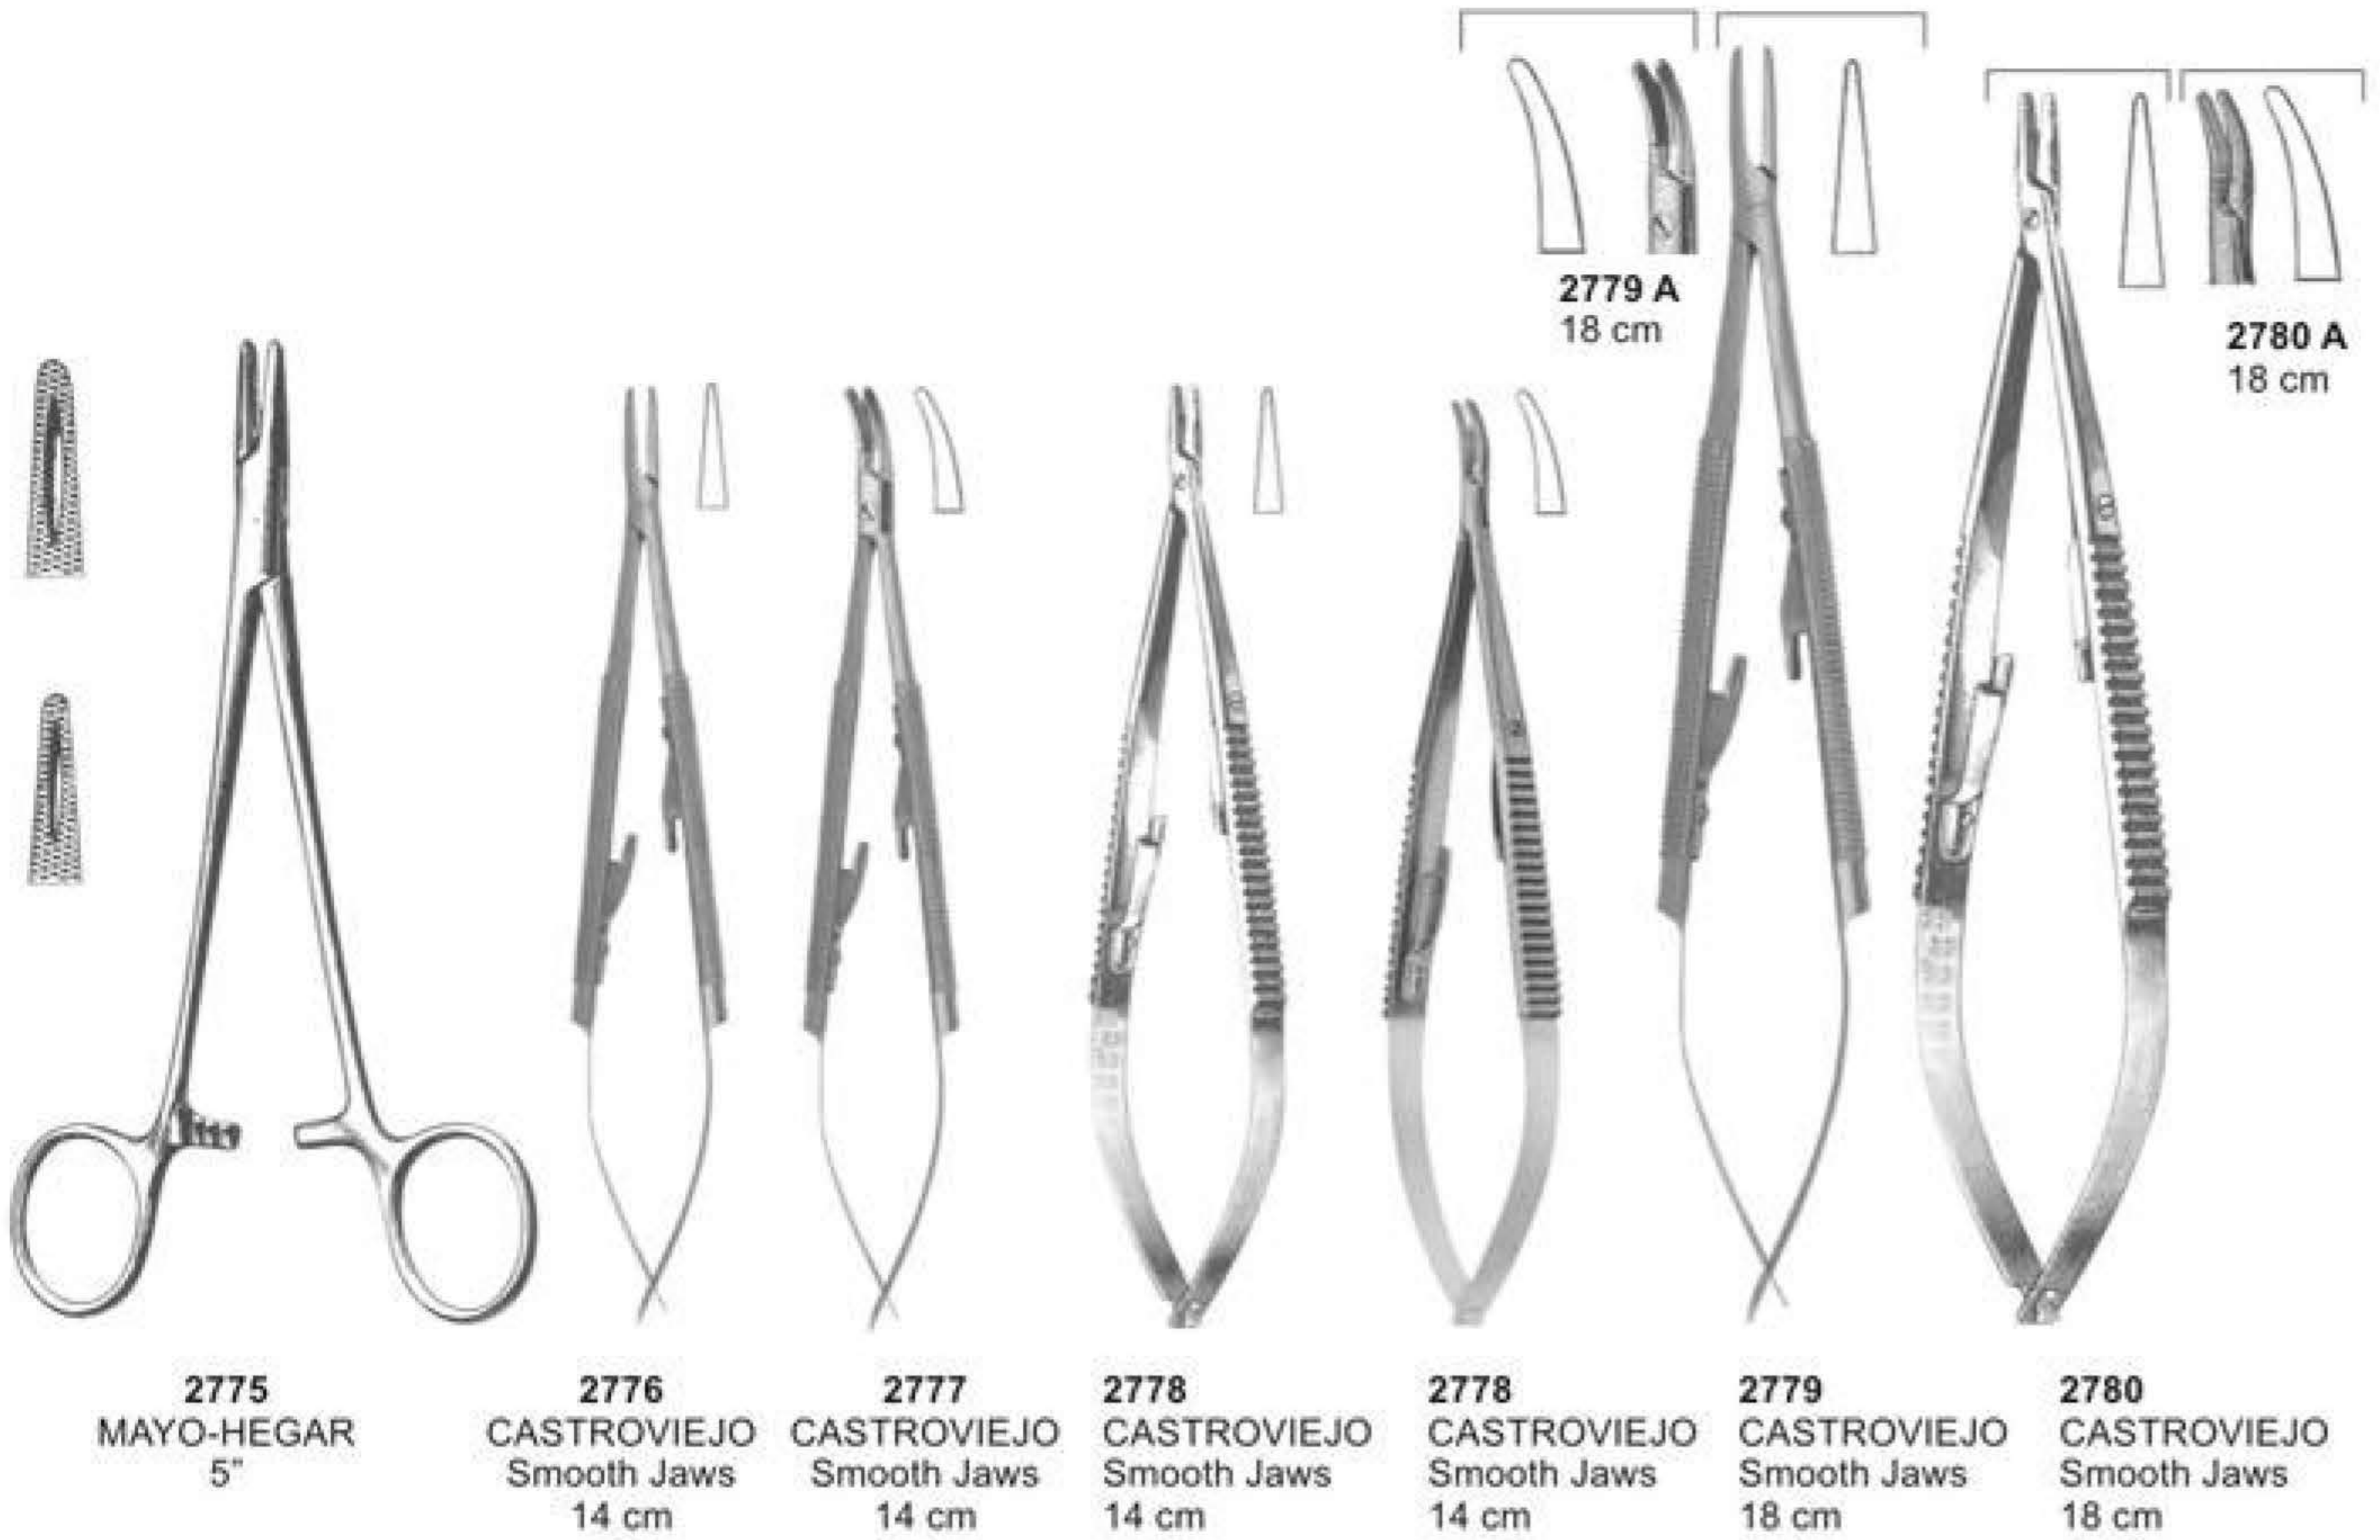

2771
OLSEN-HEGAR
5 1/2"

2772
BAUMGARTNER
5 1/2"

2773
CRILE-WOOD
6"

2774
GARDNER
5"