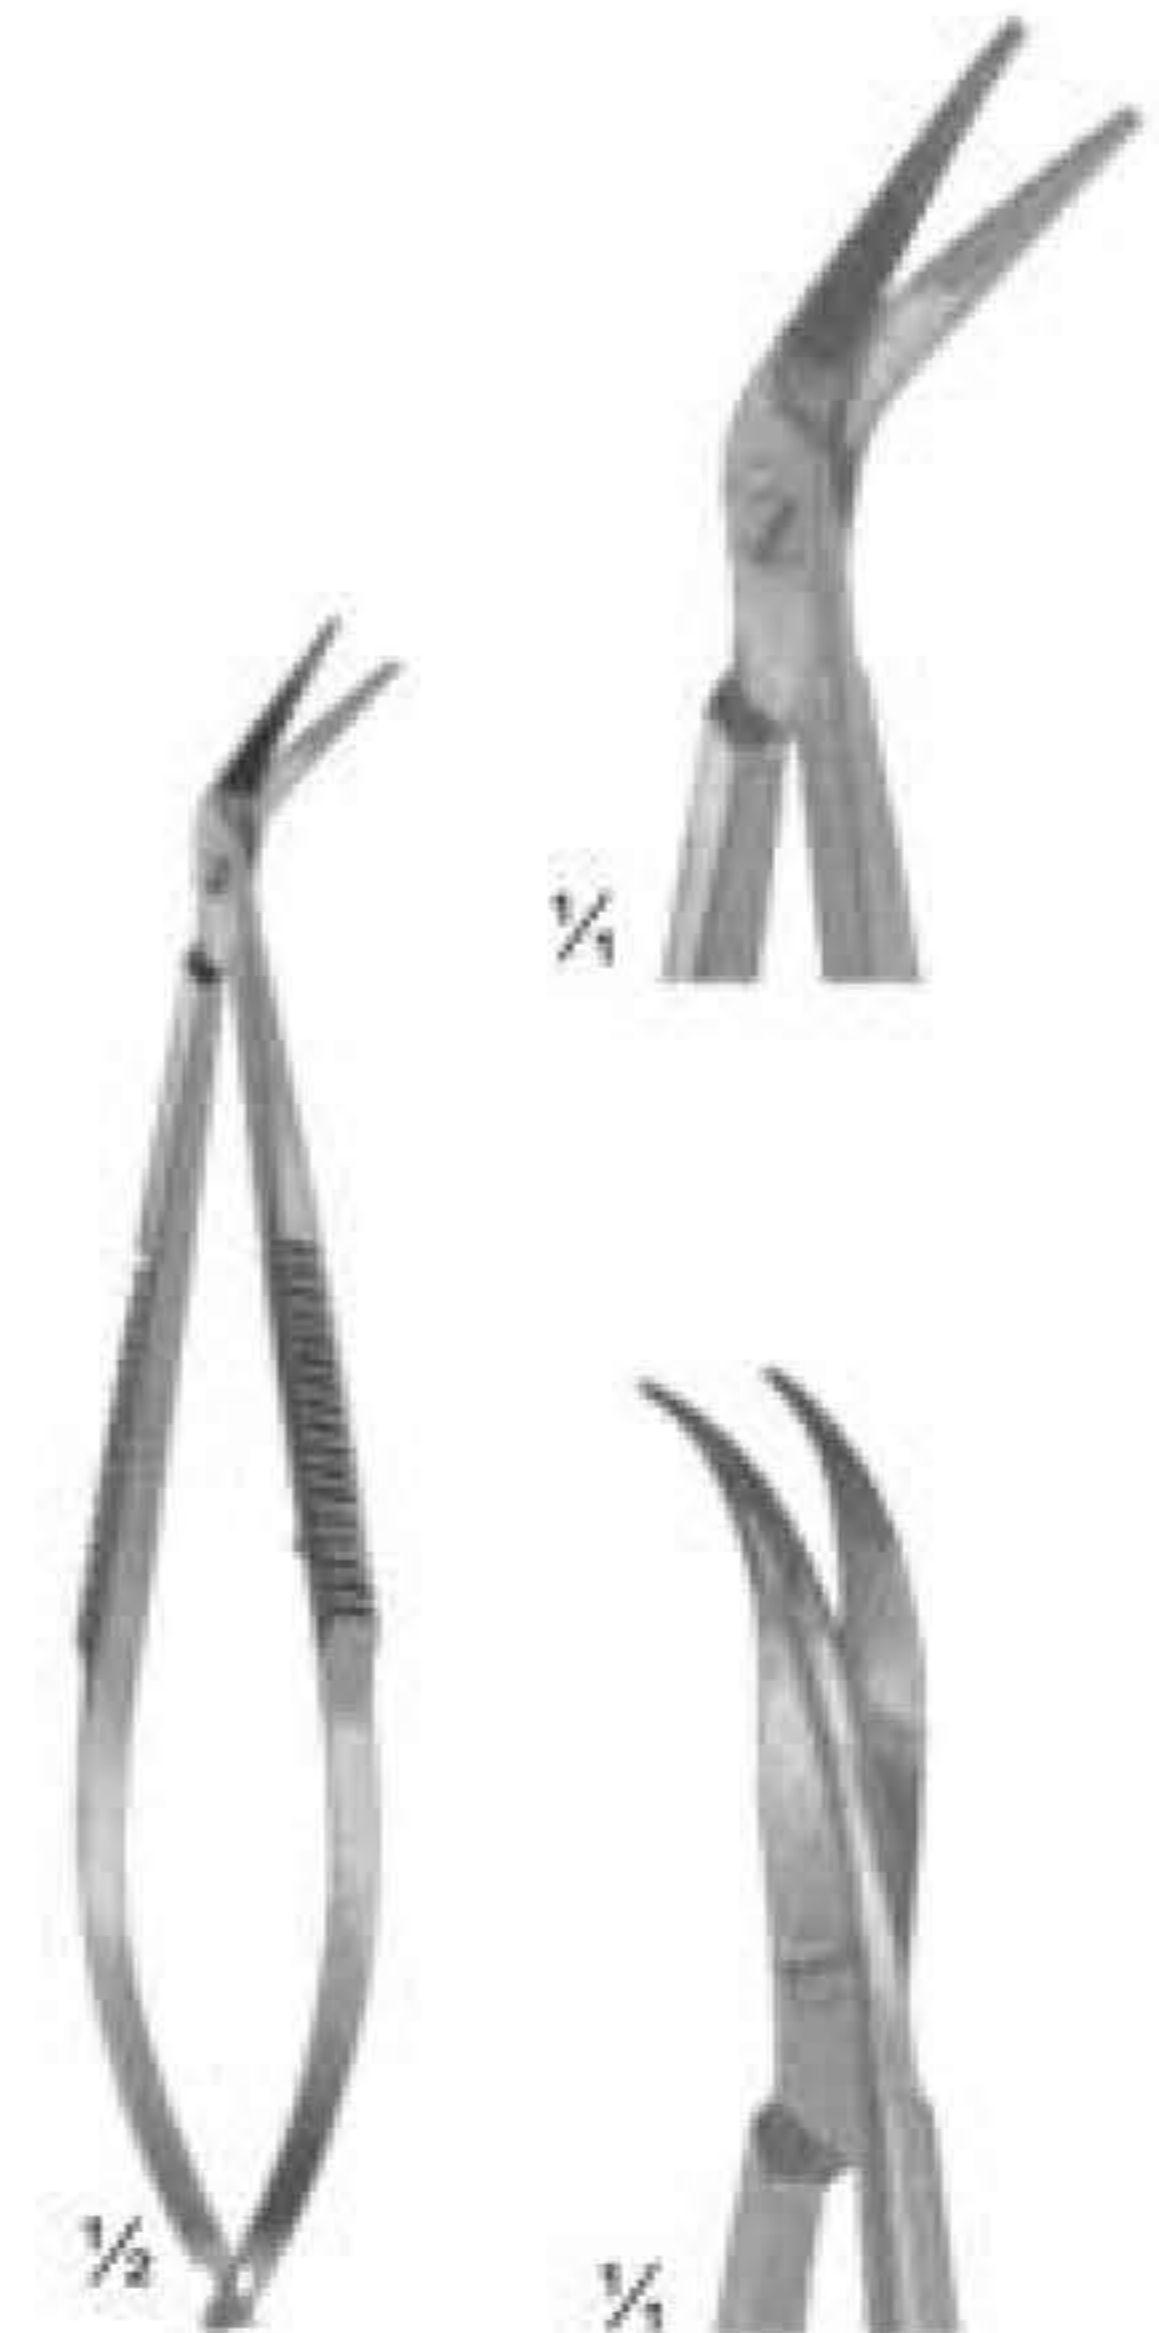

2803

2804
JOSEPH
Size: 150 mm

2805

2806

2807
KELLY
Size: 175 mm

2808
KELLY
Straight

2809
KELLY
Curved

2810
QUINBY
Size: 130 mm

45°
60°

2828
LOCKLIN
Curved Sideways,
1 Toothed Blade
Size: 155 mm

2829
LaGrange
Double-Curved
11.5 cm

2830
Goldman-Fox
Double-Curved
13cm

2831
SPENCER
Size: 90 mm

2832
LITTAUER
Size: 135 mm

2833
BEEBE
Size: 110 mm

2834 **2835** **2836** **2837**

2838
Dean
17cm

2839
1 Blade Serrated
Size: 120 mm

2840
CASTROVIEJO
Size: 90 mm