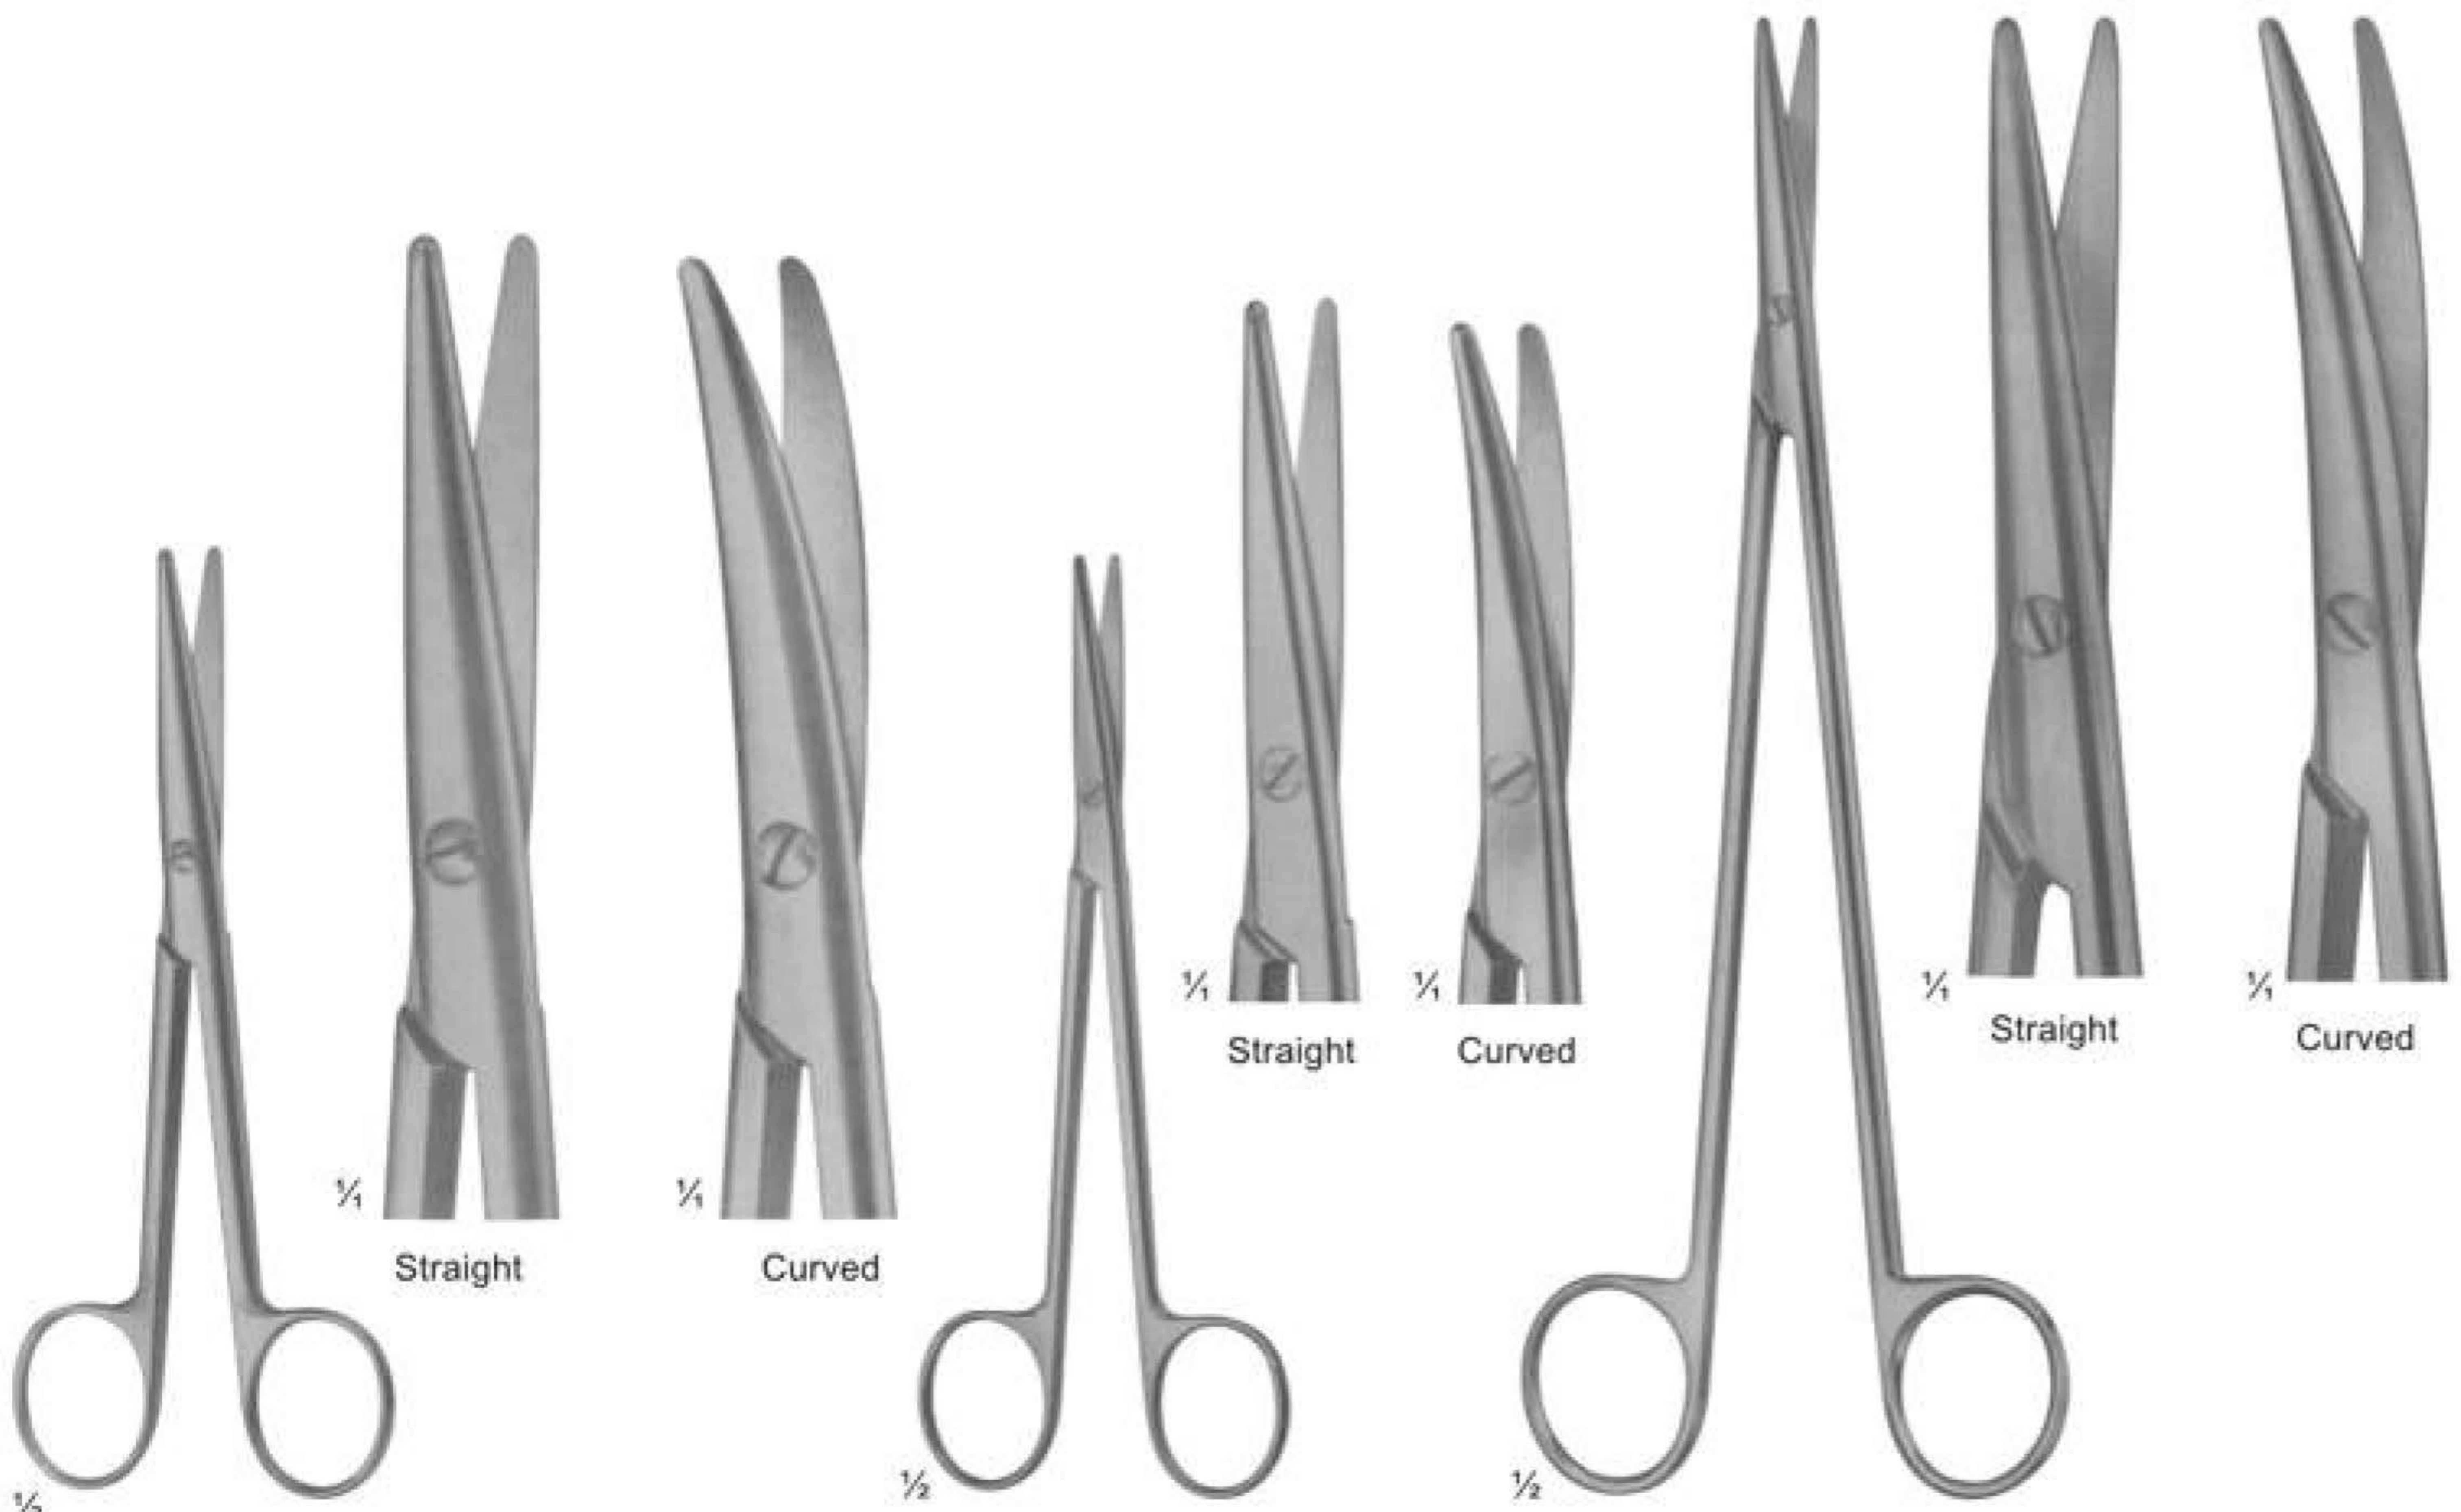

1/2
2822
MAYO(straight)
Size: 140 mm

1/2
2823
MAYO-STILLE (straight)
Size: 140 mm