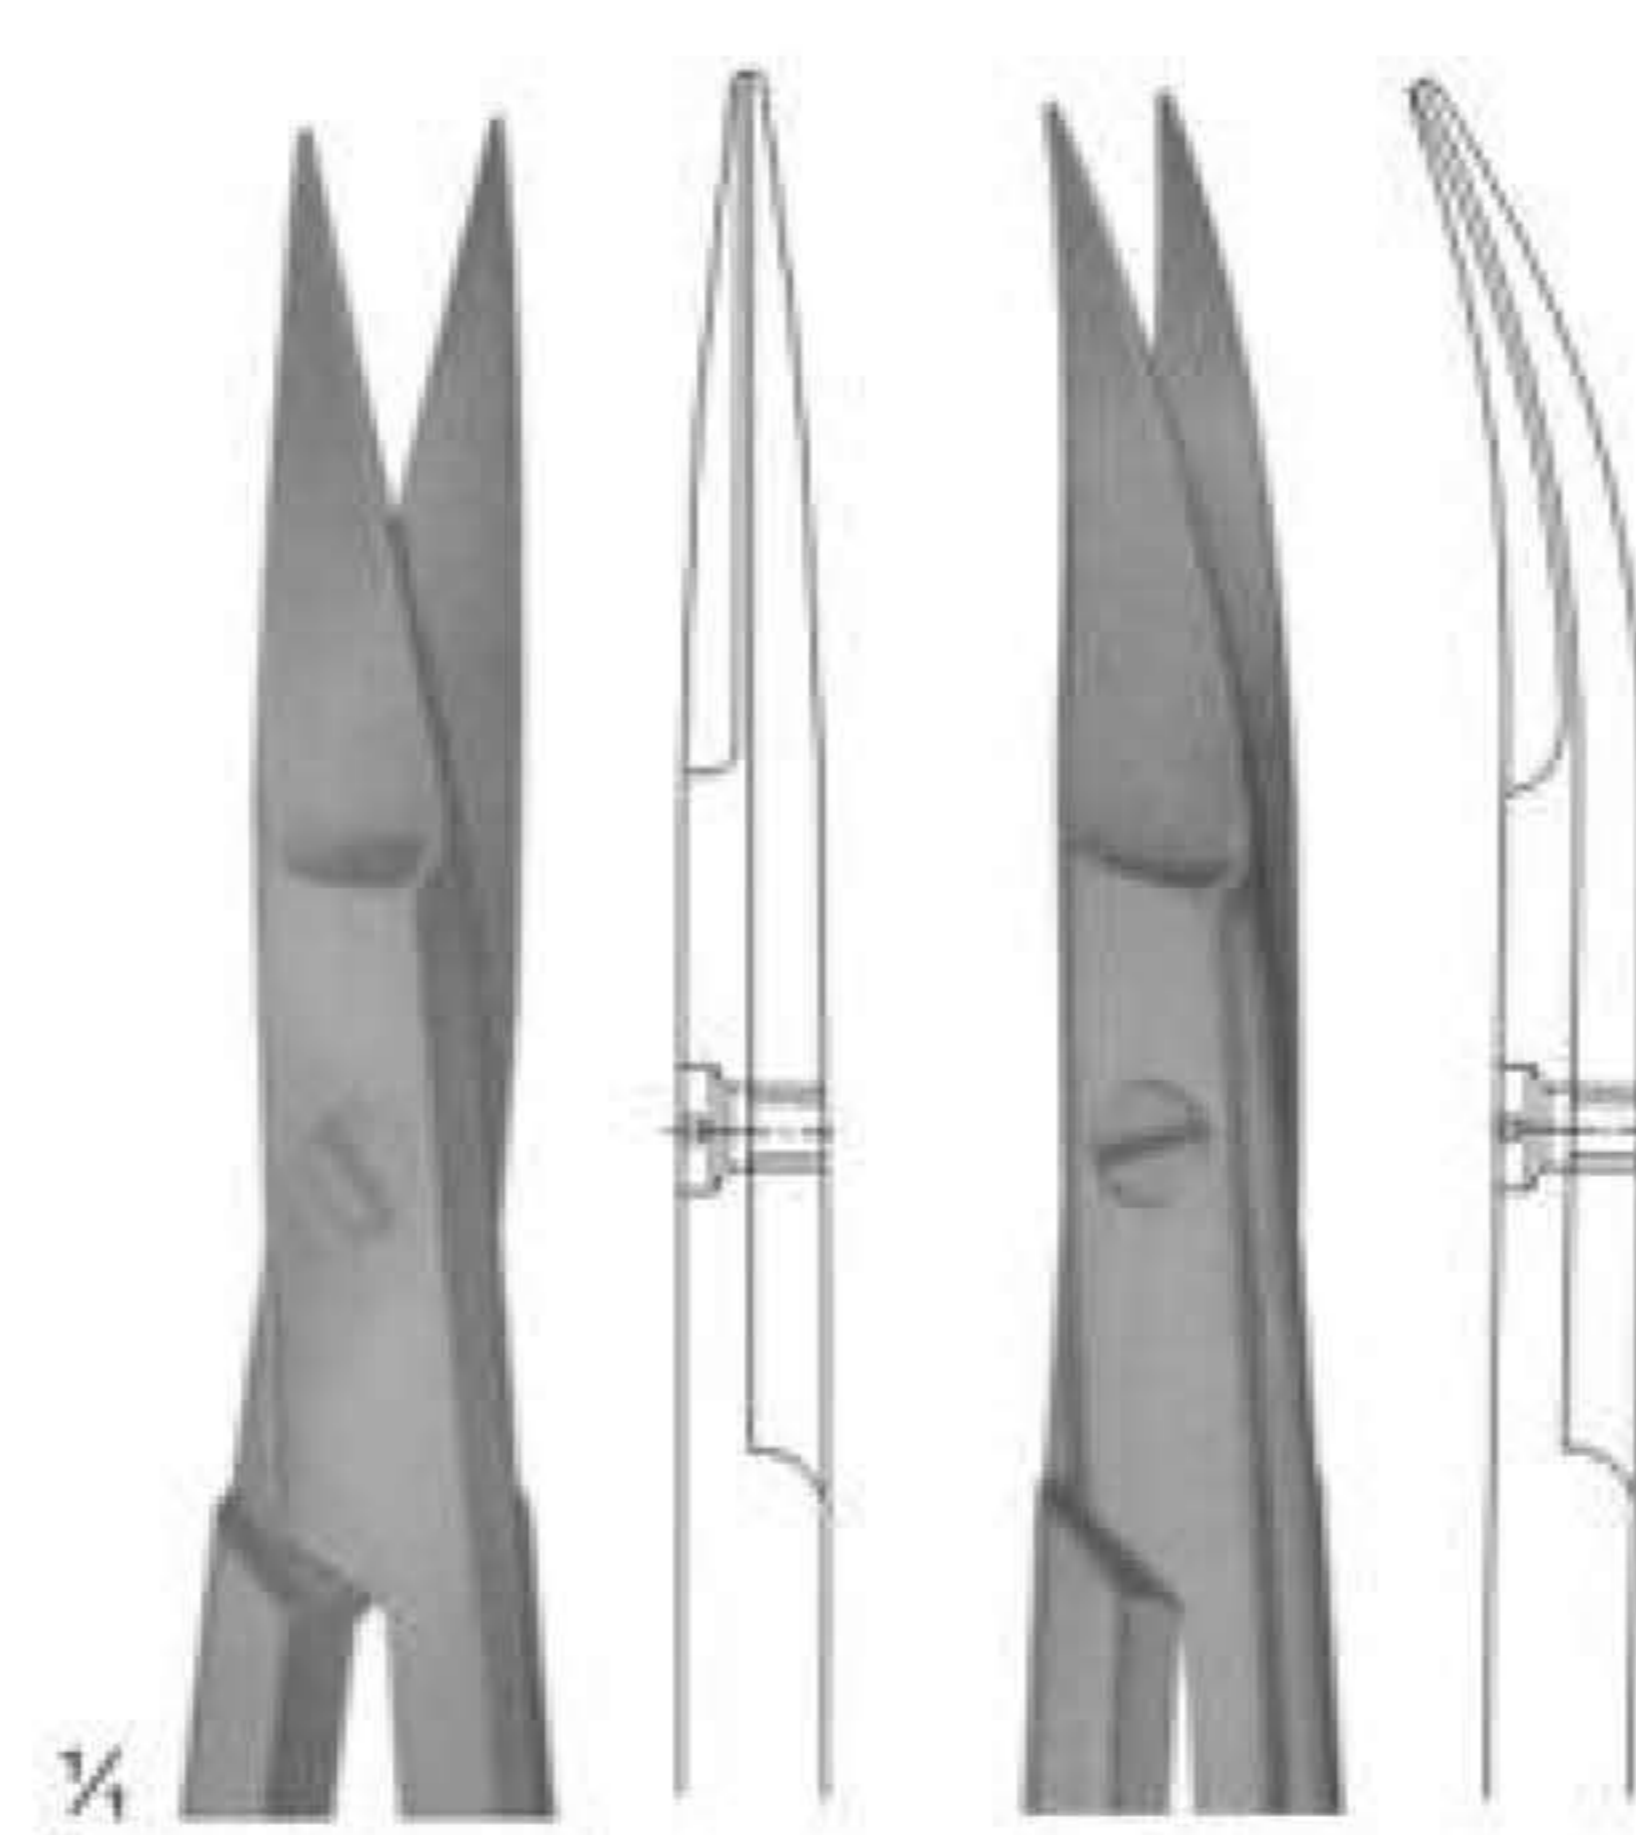

2803

2804
JOSEPH
Size: 150 mm

2805

2806

2807
KELLY
Size: 175 mm

2808
KELLY
Straight

2809
KELLY
Curved

2810
QUINBY
Size: 130 mm

1/2
2822
MAYO(straight)
Size: 140 mm

1/2
2823
MAYO-STILLE (straight)
Size: 140 mm

1/2
2824
STILLE
Size: 140 mm

1/2
2825
METZENBAUM
Size: 145 mm

1/2
2826
NELSON-METZENBAUM
Size: 230 mm

2827
DE BAKEY
Size: 155 mm

45°
60°

2828
LOCKLIN
Curved Sideways,
1 Toothed Blade
Size: 155 mm

2829
LaGrange
Double-Curved
11.5 cm

2830
Goldman-Fox
Double-Curved
13cm

2831
SPENCER
Size: 90 mm

2832
LITTAUER
Size: 135 mm

2833
BEEBE
Size: 110 mm

2834 **2835** **2836** **2837**

2838
Dean
17cm

2839
1 Blade Serrated
Size: 120 mm

2840
CASTROVIEJO
Size: 90 mm