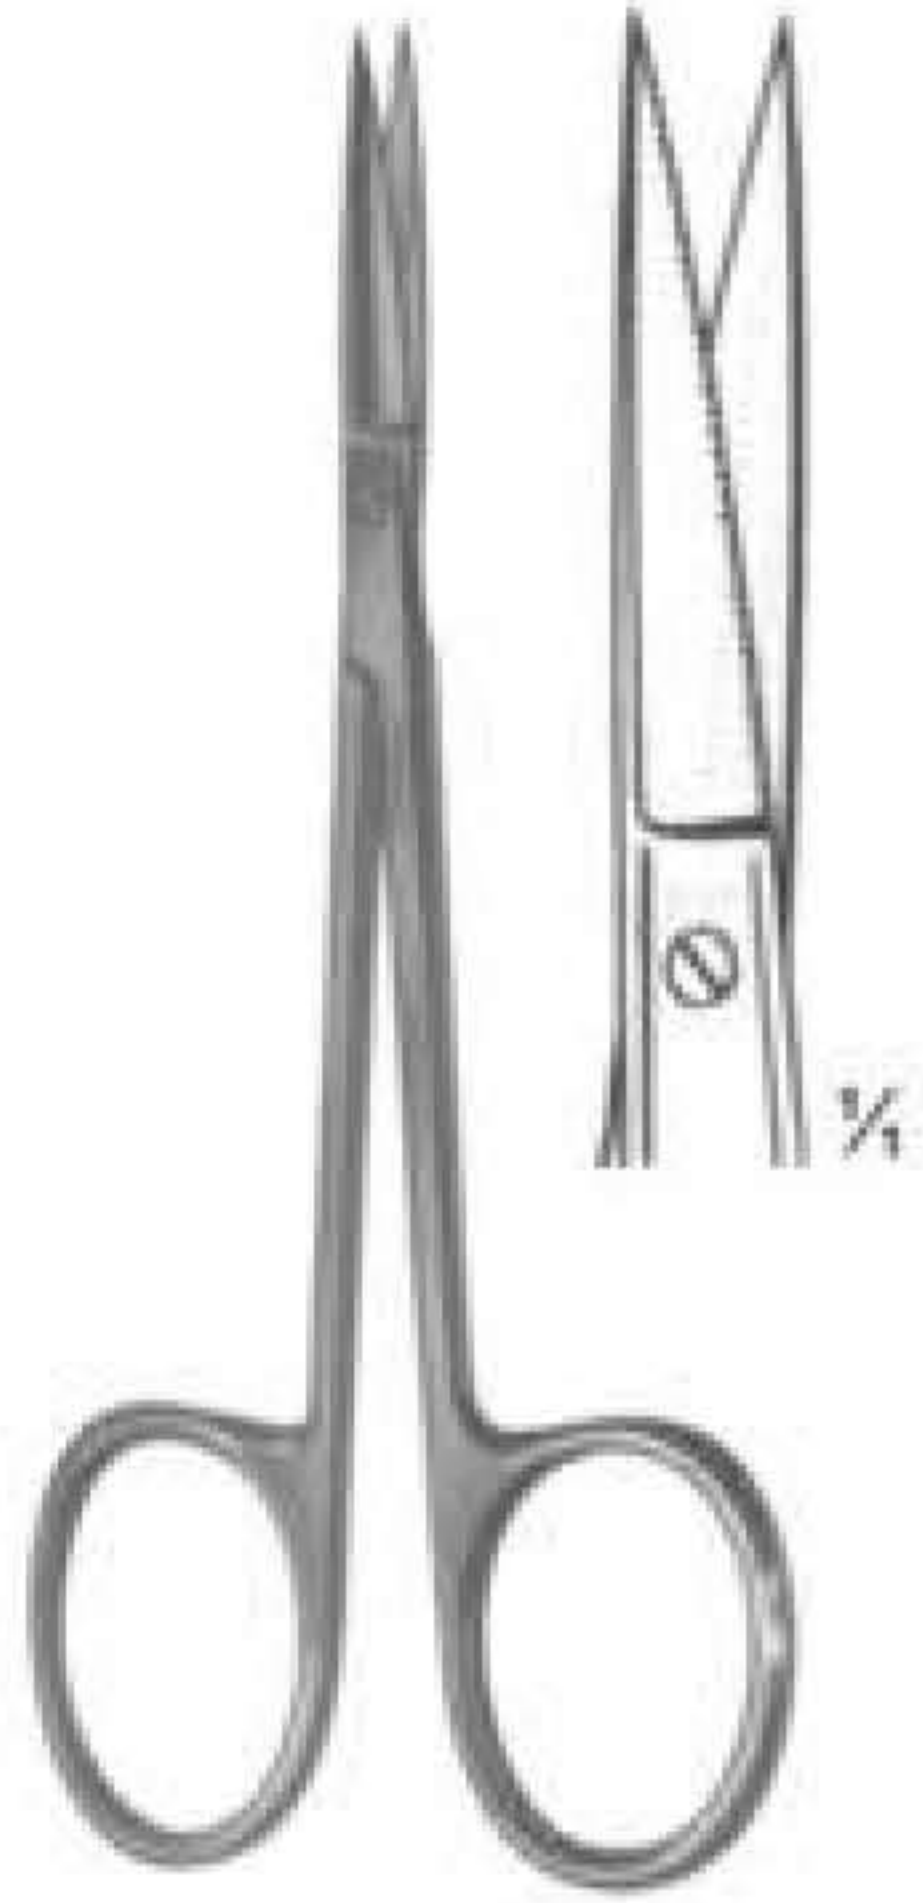

2796
IRIS (Standard)
Straight
11.5 cm, 4 1/2"