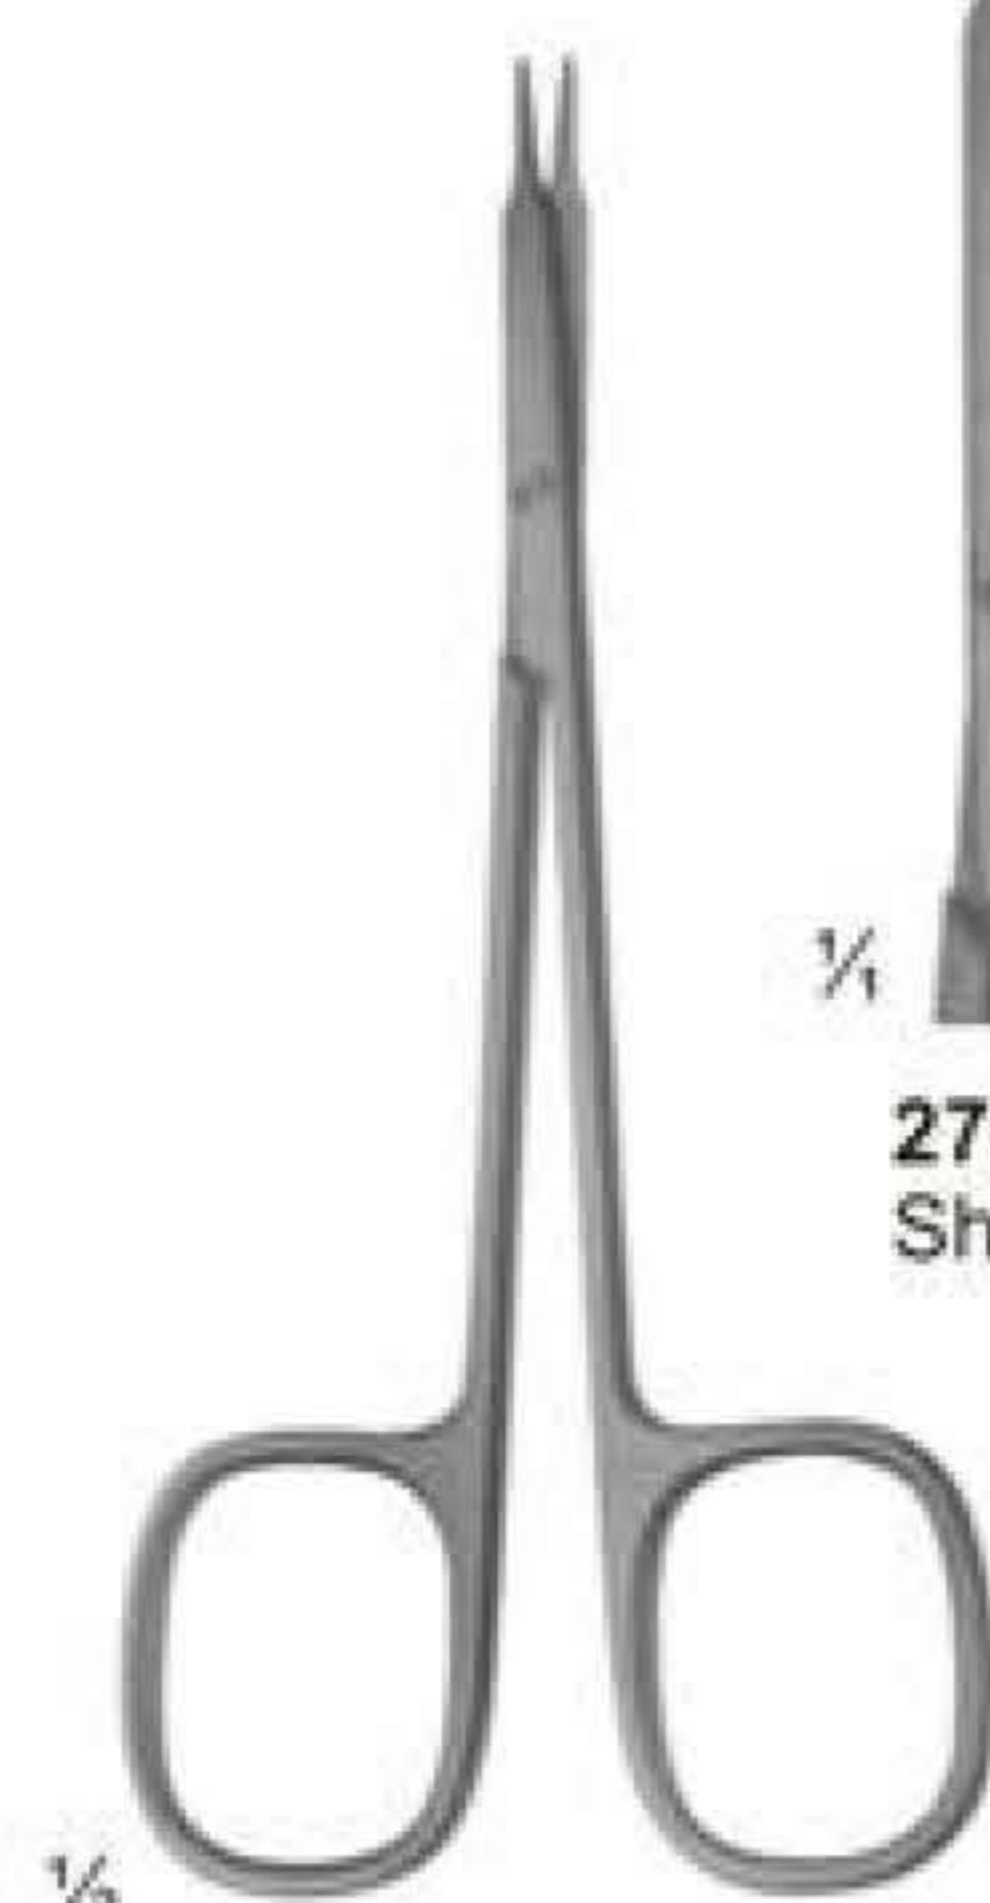

08
SECTION

2796
IRIS (Standard)
Straight
11.5 cm, 4 1/2"

2797
IRIS (Standard)
Curved
11.5 cm, 4 1/2"

2798
STEVENS
Dissecting Scissors
Size: 115 mm

2799
Sharp

2800
Sharp

2801
Blunt

2802
Blunt

2803

2804
JOSEPH
Size: 150 mm

2805

2806

2807
KELLY
Size: 175 mm

2808
KELLY
Straight

2809
KELLY
Curved

2810
QUINBY
Size: 130 mm

45°
60°

2828
LOCKLIN
Curved Sideways,
1 Toothed Blade
Size: 155 mm

2829
LaGrange
Double-Curved
11.5 cm

2830
Goldman-Fox
Double-Curved
13cm

2831
SPENCER
Size: 90 mm

2832
LITTAUER
Size: 135 mm

2833
BEEBE
Size: 110 mm

2834 **2835** **2836** **2837**

2838
Dean
17cm

2839
1 Blade Serrated
Size: 120 mm

2840
CASTROVIEJO
Size: 90 mm