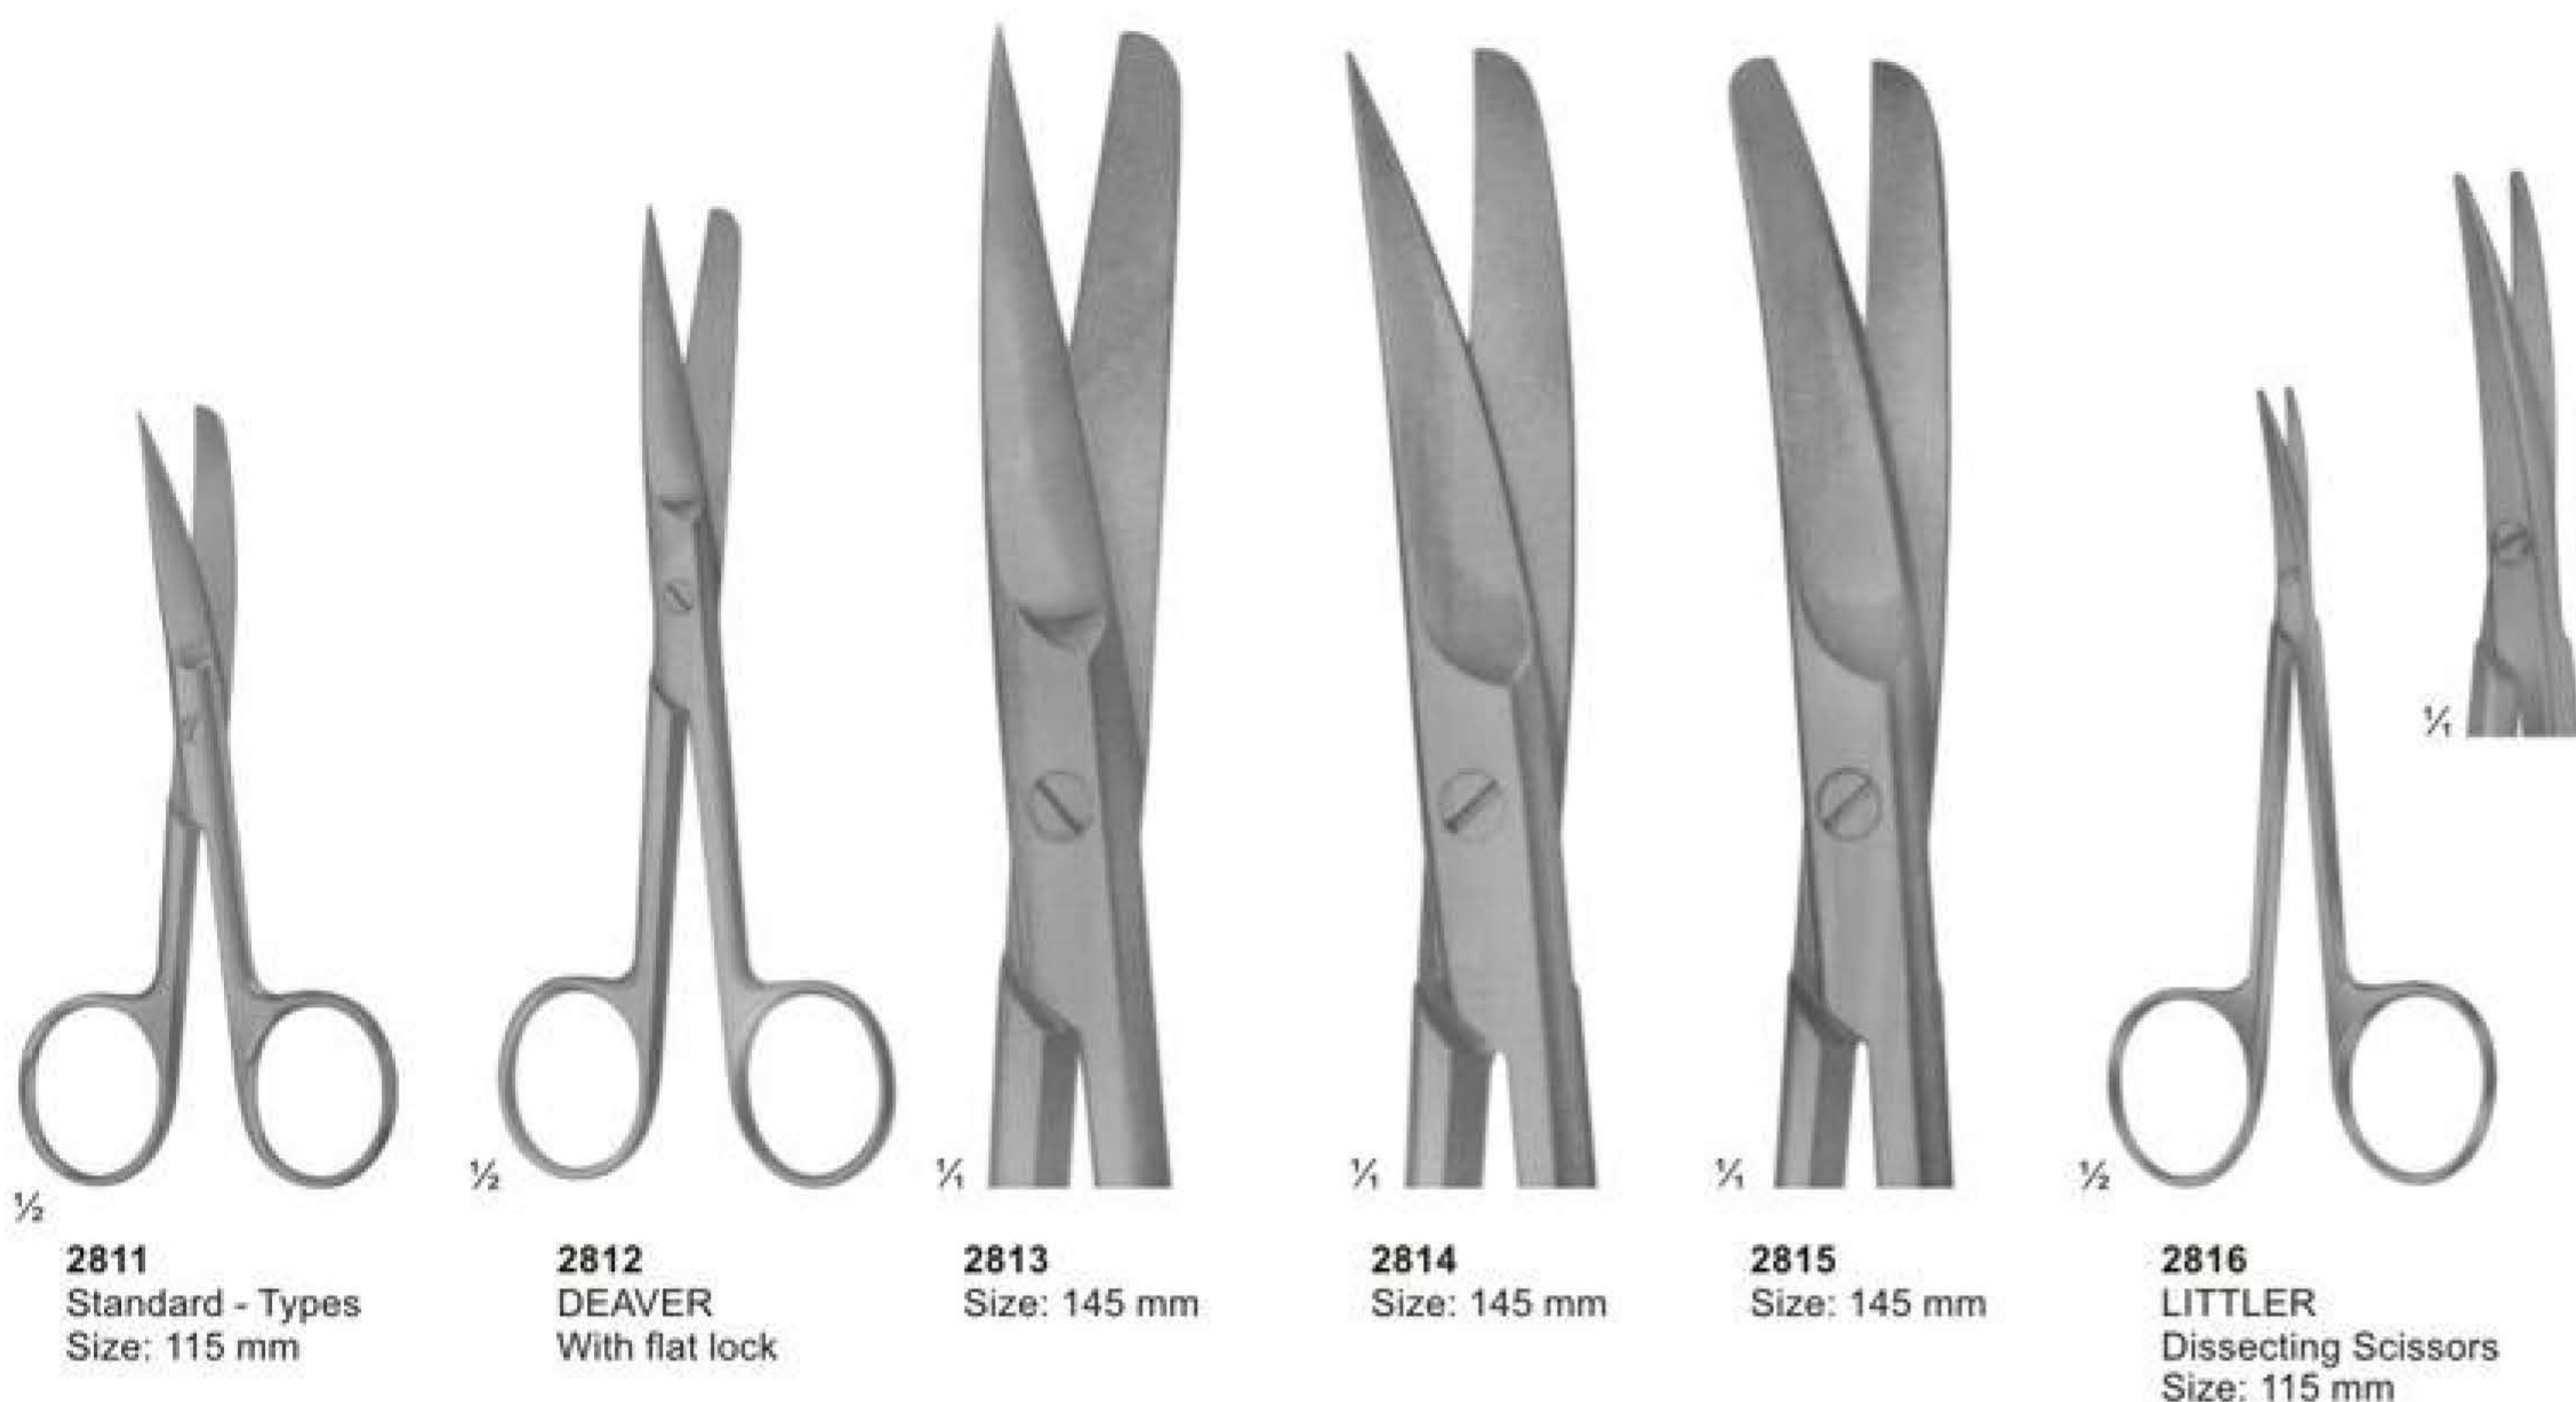

08
SECTION

2796
IRIS (Standard)
Straight
11.5 cm, 4 1/2"

2797
IRIS (Standard)
Curved
11.5 cm, 4 1/2"

2798
STEVENS
Dissecting Scissors
Size: 115 mm

2799
Sharp

2800
Sharp

2801
Blunt

2802
Blunt

2803

2804
JOSEPH
Size: 150 mm

2805

2806

2807
KELLY
Size: 175 mm

2808
KELLY
Straight

2809
KELLY
Curved

2810
QUINBY
Size: 130 mm

45°
60°

2828
LOCKLIN
Curved Sideways,
1 Toothed Blade
Size: 155 mm

2829
LaGrange
Double-Curved
11.5 cm

2830
Goldman-Fox
Double-Curved
13cm

2831
SPENCER
Size: 90 mm

2832
LITTAUER
Size: 135 mm

2833
BEEBE
Size: 110 mm

2834 **2835** **2836** **2837**

2838
Dean
17cm

2839
1 Blade Serrated
Size: 120 mm

2840
CASTROVIEJO
Size: 90 mm