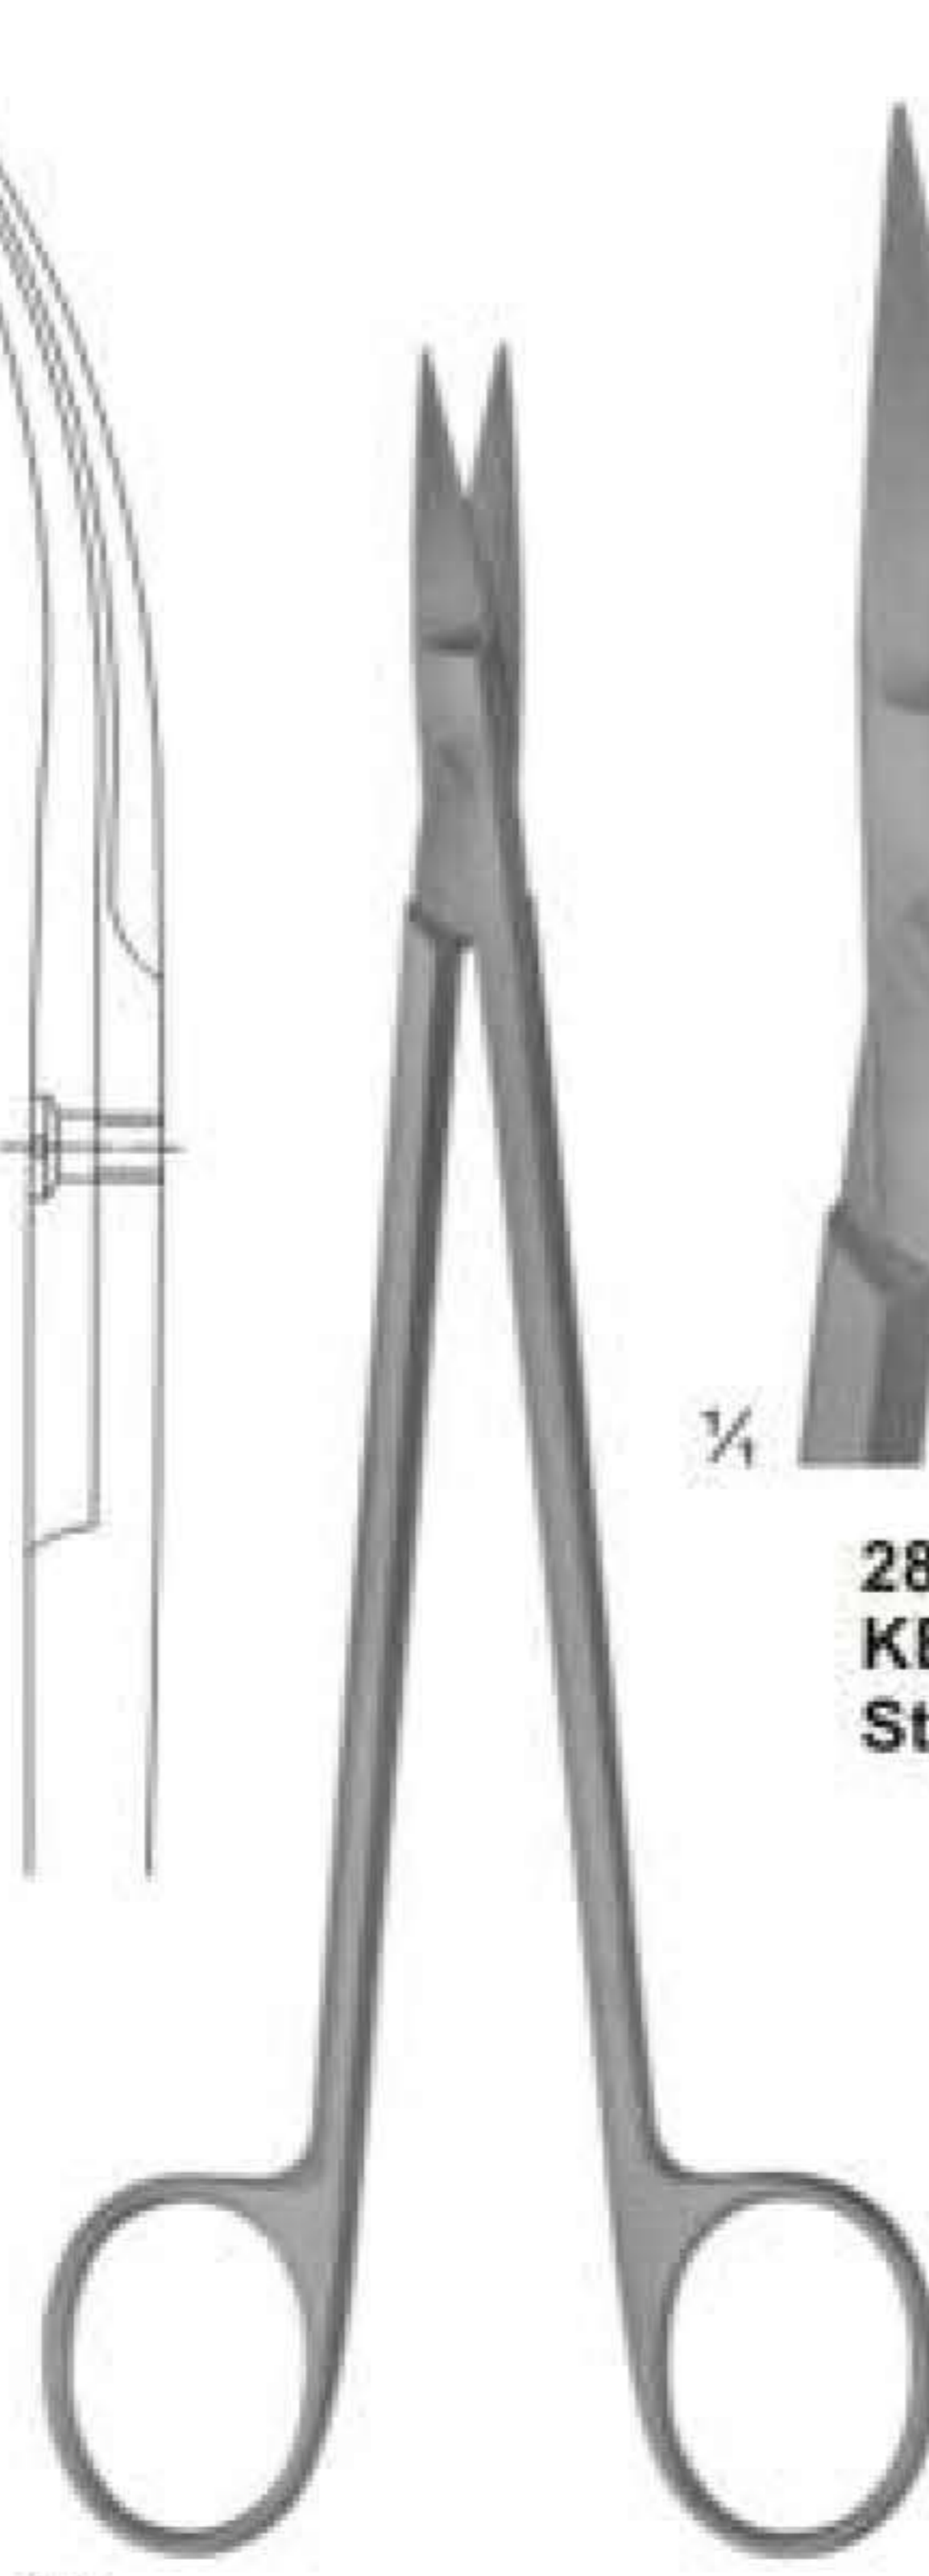

2803

2804
JOSEPH
Size: 150 mm

2805

2806

2807
KELLY
Size: 175 mm

2808
KELLY
Straight

2809
KELLY
Curved

2810
QUINBY
Size: 130 mm

1/2
2822
MAYO(straight)
Size: 140 mm

1/2
2823
MAYO-STILLE (straight)
Size: 140 mm

1/2
2824
STILLE
Size: 140 mm

1/2
2825
METZENBAUM
Size: 145 mm

1/2
2826
NELSON-METZENBAUM
Size: 230 mm

2827
DE BAKEY
Size: 155 mm

45°
60°

2828
LOCKLIN
Curved Sideways,
1 Toothed Blade
Size: 155 mm

2829
LaGrange
Double-Curved
11.5 cm

2830
Goldman-Fox
Double-Curved
13cm

2831
SPENCER
Size: 90 mm

2832
LITTAUER
Size: 135 mm

2833
BEEBE
Size: 110 mm

2834 **2835** **2836** **2837**

2838
Dean
17cm

2839
1 Blade Serrated
Size: 120 mm

2840
CASTROVIEJO
Size: 90 mm