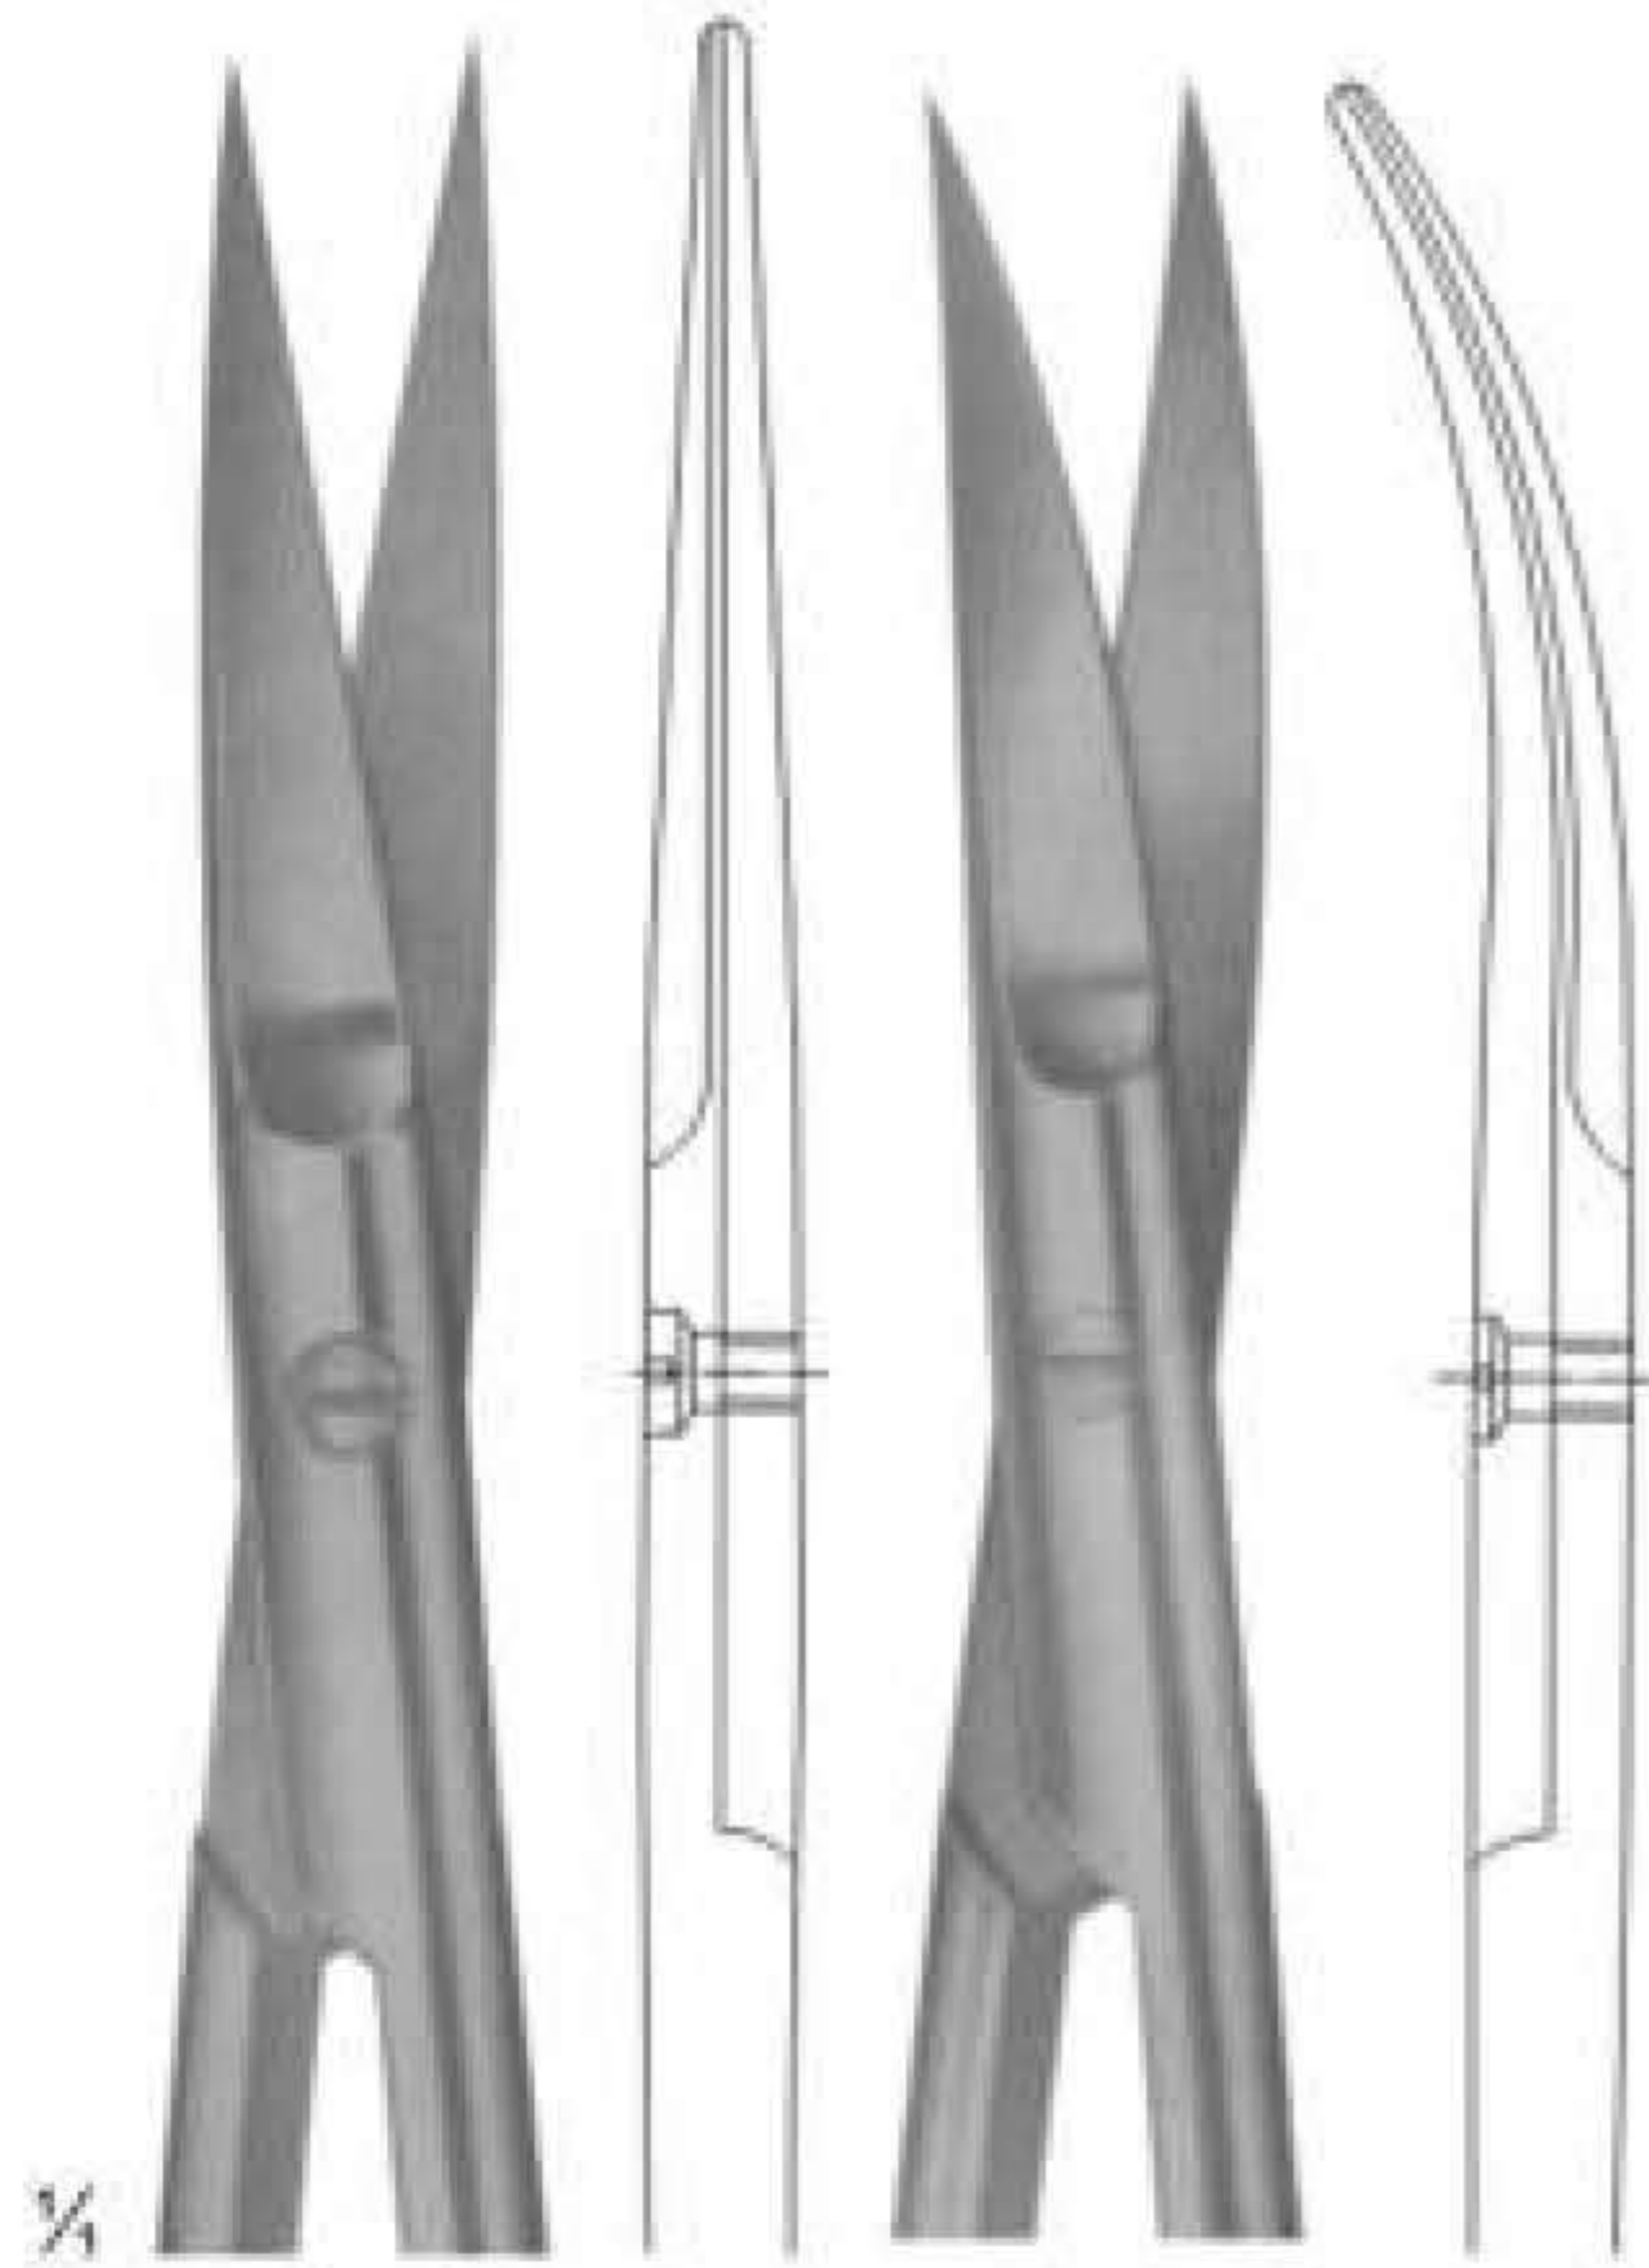

08
SECTION

2796
IRIS (Standard)
Straight
11.5 cm, 4 1/2"

2797
IRIS (Standard)
Curved
11.5 cm, 4 1/2"

2798
STEVENS
Dissecting Scissors
Size: 115 mm

2799
Sharp

2800
Sharp

2801
Blunt

2802
Blunt

2803

2804
JOSEPH
Size: 150 mm

2805

2806

2807
KELLY
Size: 175 mm

2808
KELLY
Straight

2809
KELLY
Curved

2810
QUINBY
Size: 130 mm

45°
60°

2828
LOCKLIN
Curved Sideways,
1 Toothed Blade
Size: 155 mm

2829
LaGrange
Double-Curved
11.5 cm

2830
Goldman-Fox
Double-Curved
13cm

2831
SPENCER
Size: 90 mm

2832
LITTAUER
Size: 135 mm

2833
BEEBE
Size: 110 mm

2834 **2835** **2836** **2837**

2838
Dean
17cm

2839
1 Blade Serrated
Size: 120 mm

2840
CASTROVIEJO
Size: 90 mm