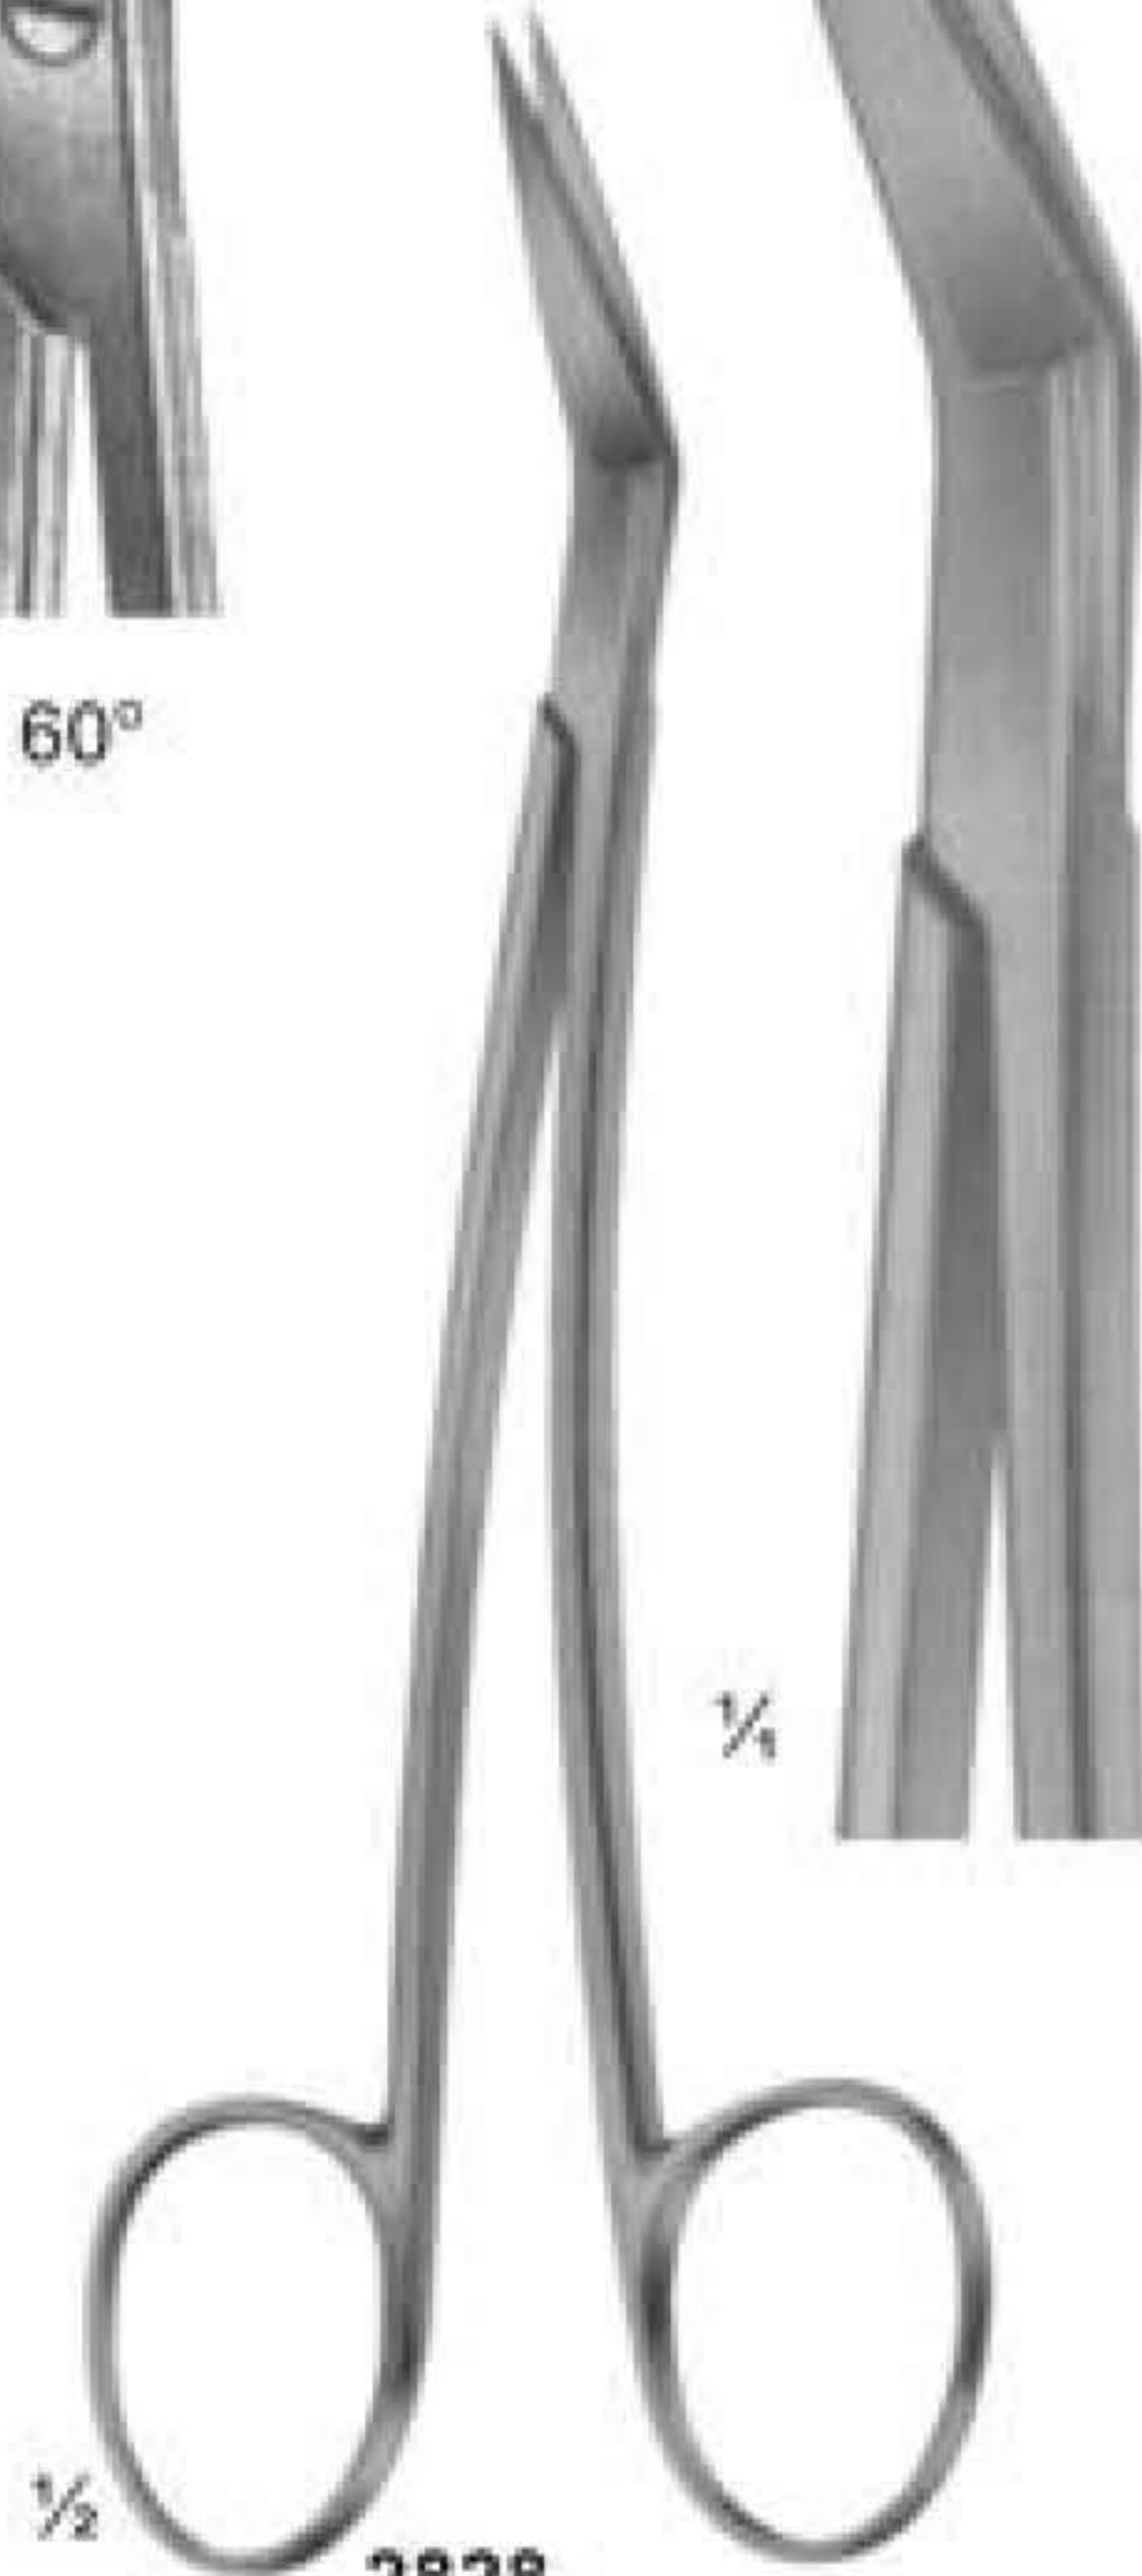

2803

2804
JOSEPH
Size: 150 mm

2805

2806

2807
KELLY
Size: 175 mm

2808
KELLY
Straight

2809
KELLY
Curved

2810
QUINBY
Size: 130 mm

1/2
2822
MAYO(straight)
Size: 140 mm

1/2
2823
MAYO-STILLE (straight)
Size: 140 mm

1/2
2824
STILLE
Size: 140 mm

1/2
2825
METZENBAUM
Size: 145 mm

1/2
2826
NELSON-METZENBAUM
Size: 230 mm

2827
DE BAKEY
Size: 155 mm

45°
60°

2828
LOCKLIN
Curved Sideways,
1 Toothed Blade
Size: 155 mm

2829
LaGrange
Double-Curved
11.5 cm

2830
Goldman-Fox
Double-Curved
13cm

2831
SPENCER
Size: 90 mm

2832
LITTAUER
Size: 135 mm

2833
BEEBE
Size: 110 mm

2834 **2835** **2836** **2837**

2838
Dean
17cm

2839
1 Blade Serrated
Size: 120 mm

2840
CASTROVIEJO
Size: 90 mm