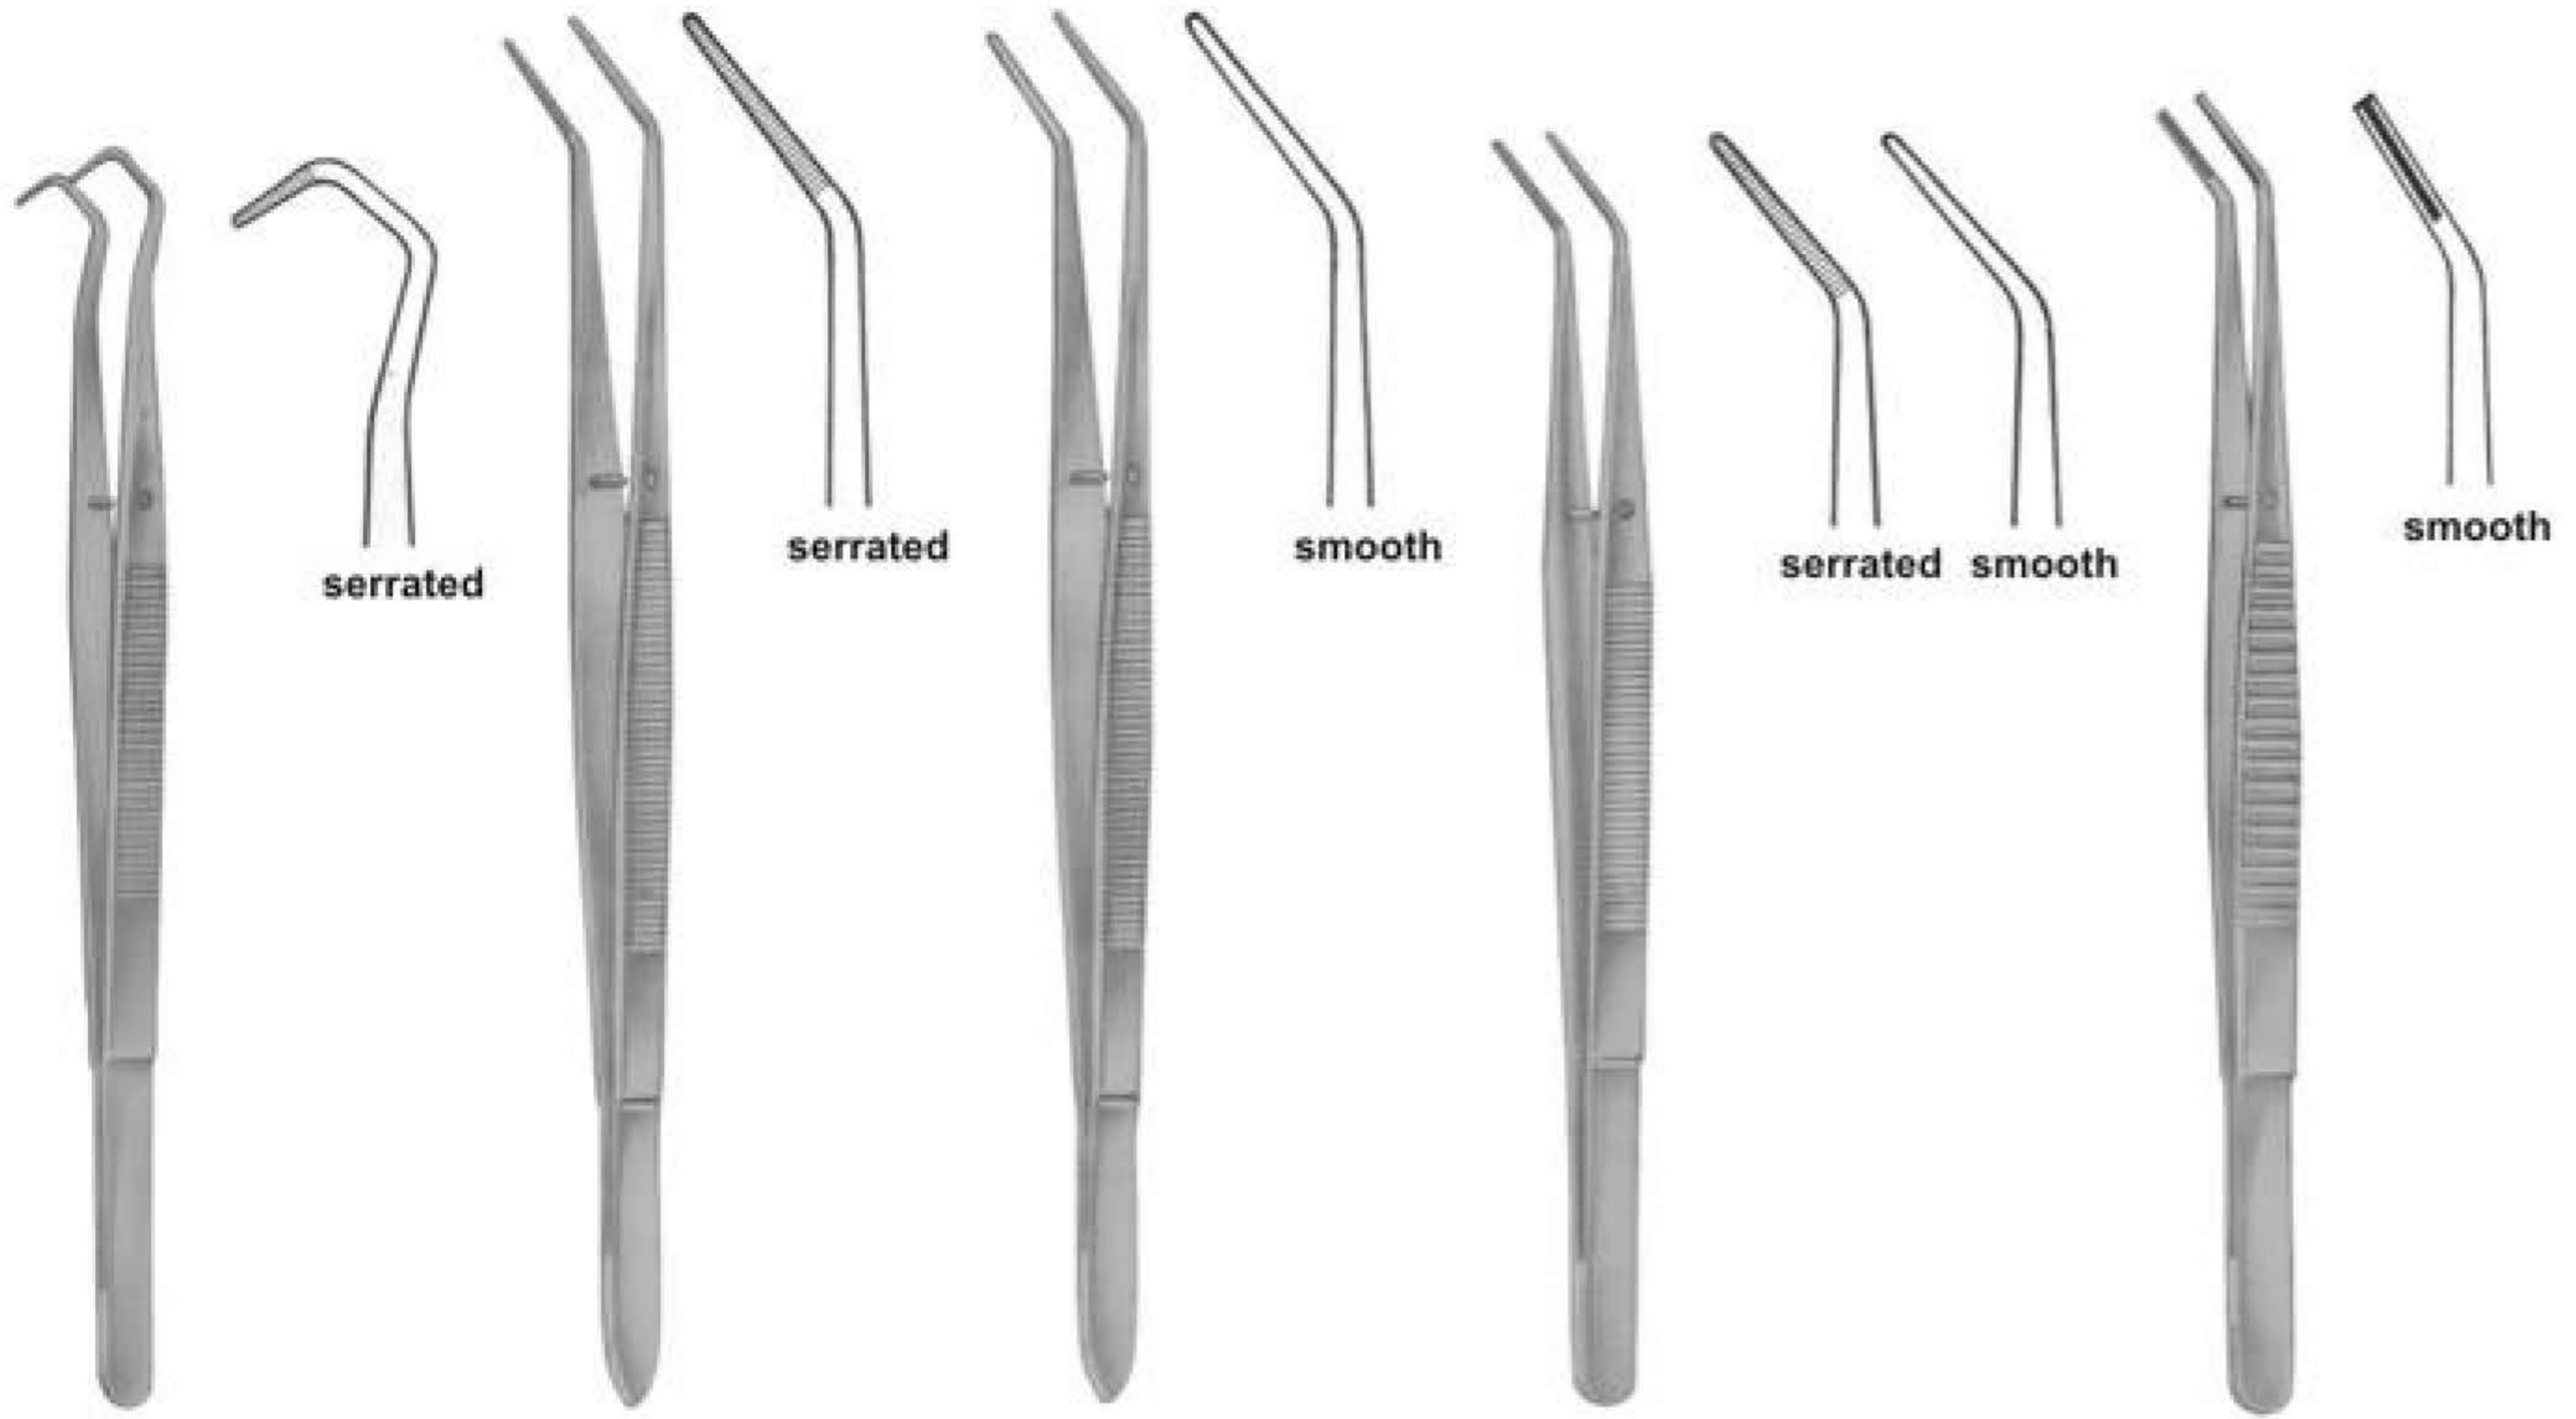

smooth

**2513**  
MERIAM  
16 cm

serrated

**2515**  
MERIAM  
16 cm

smooth

**2515**  
MERIAM  
16 cm

serrated

**2516**  
COLLEGE  
14.5 cm, 5<sup>3</sup>/<sub>4</sub>"