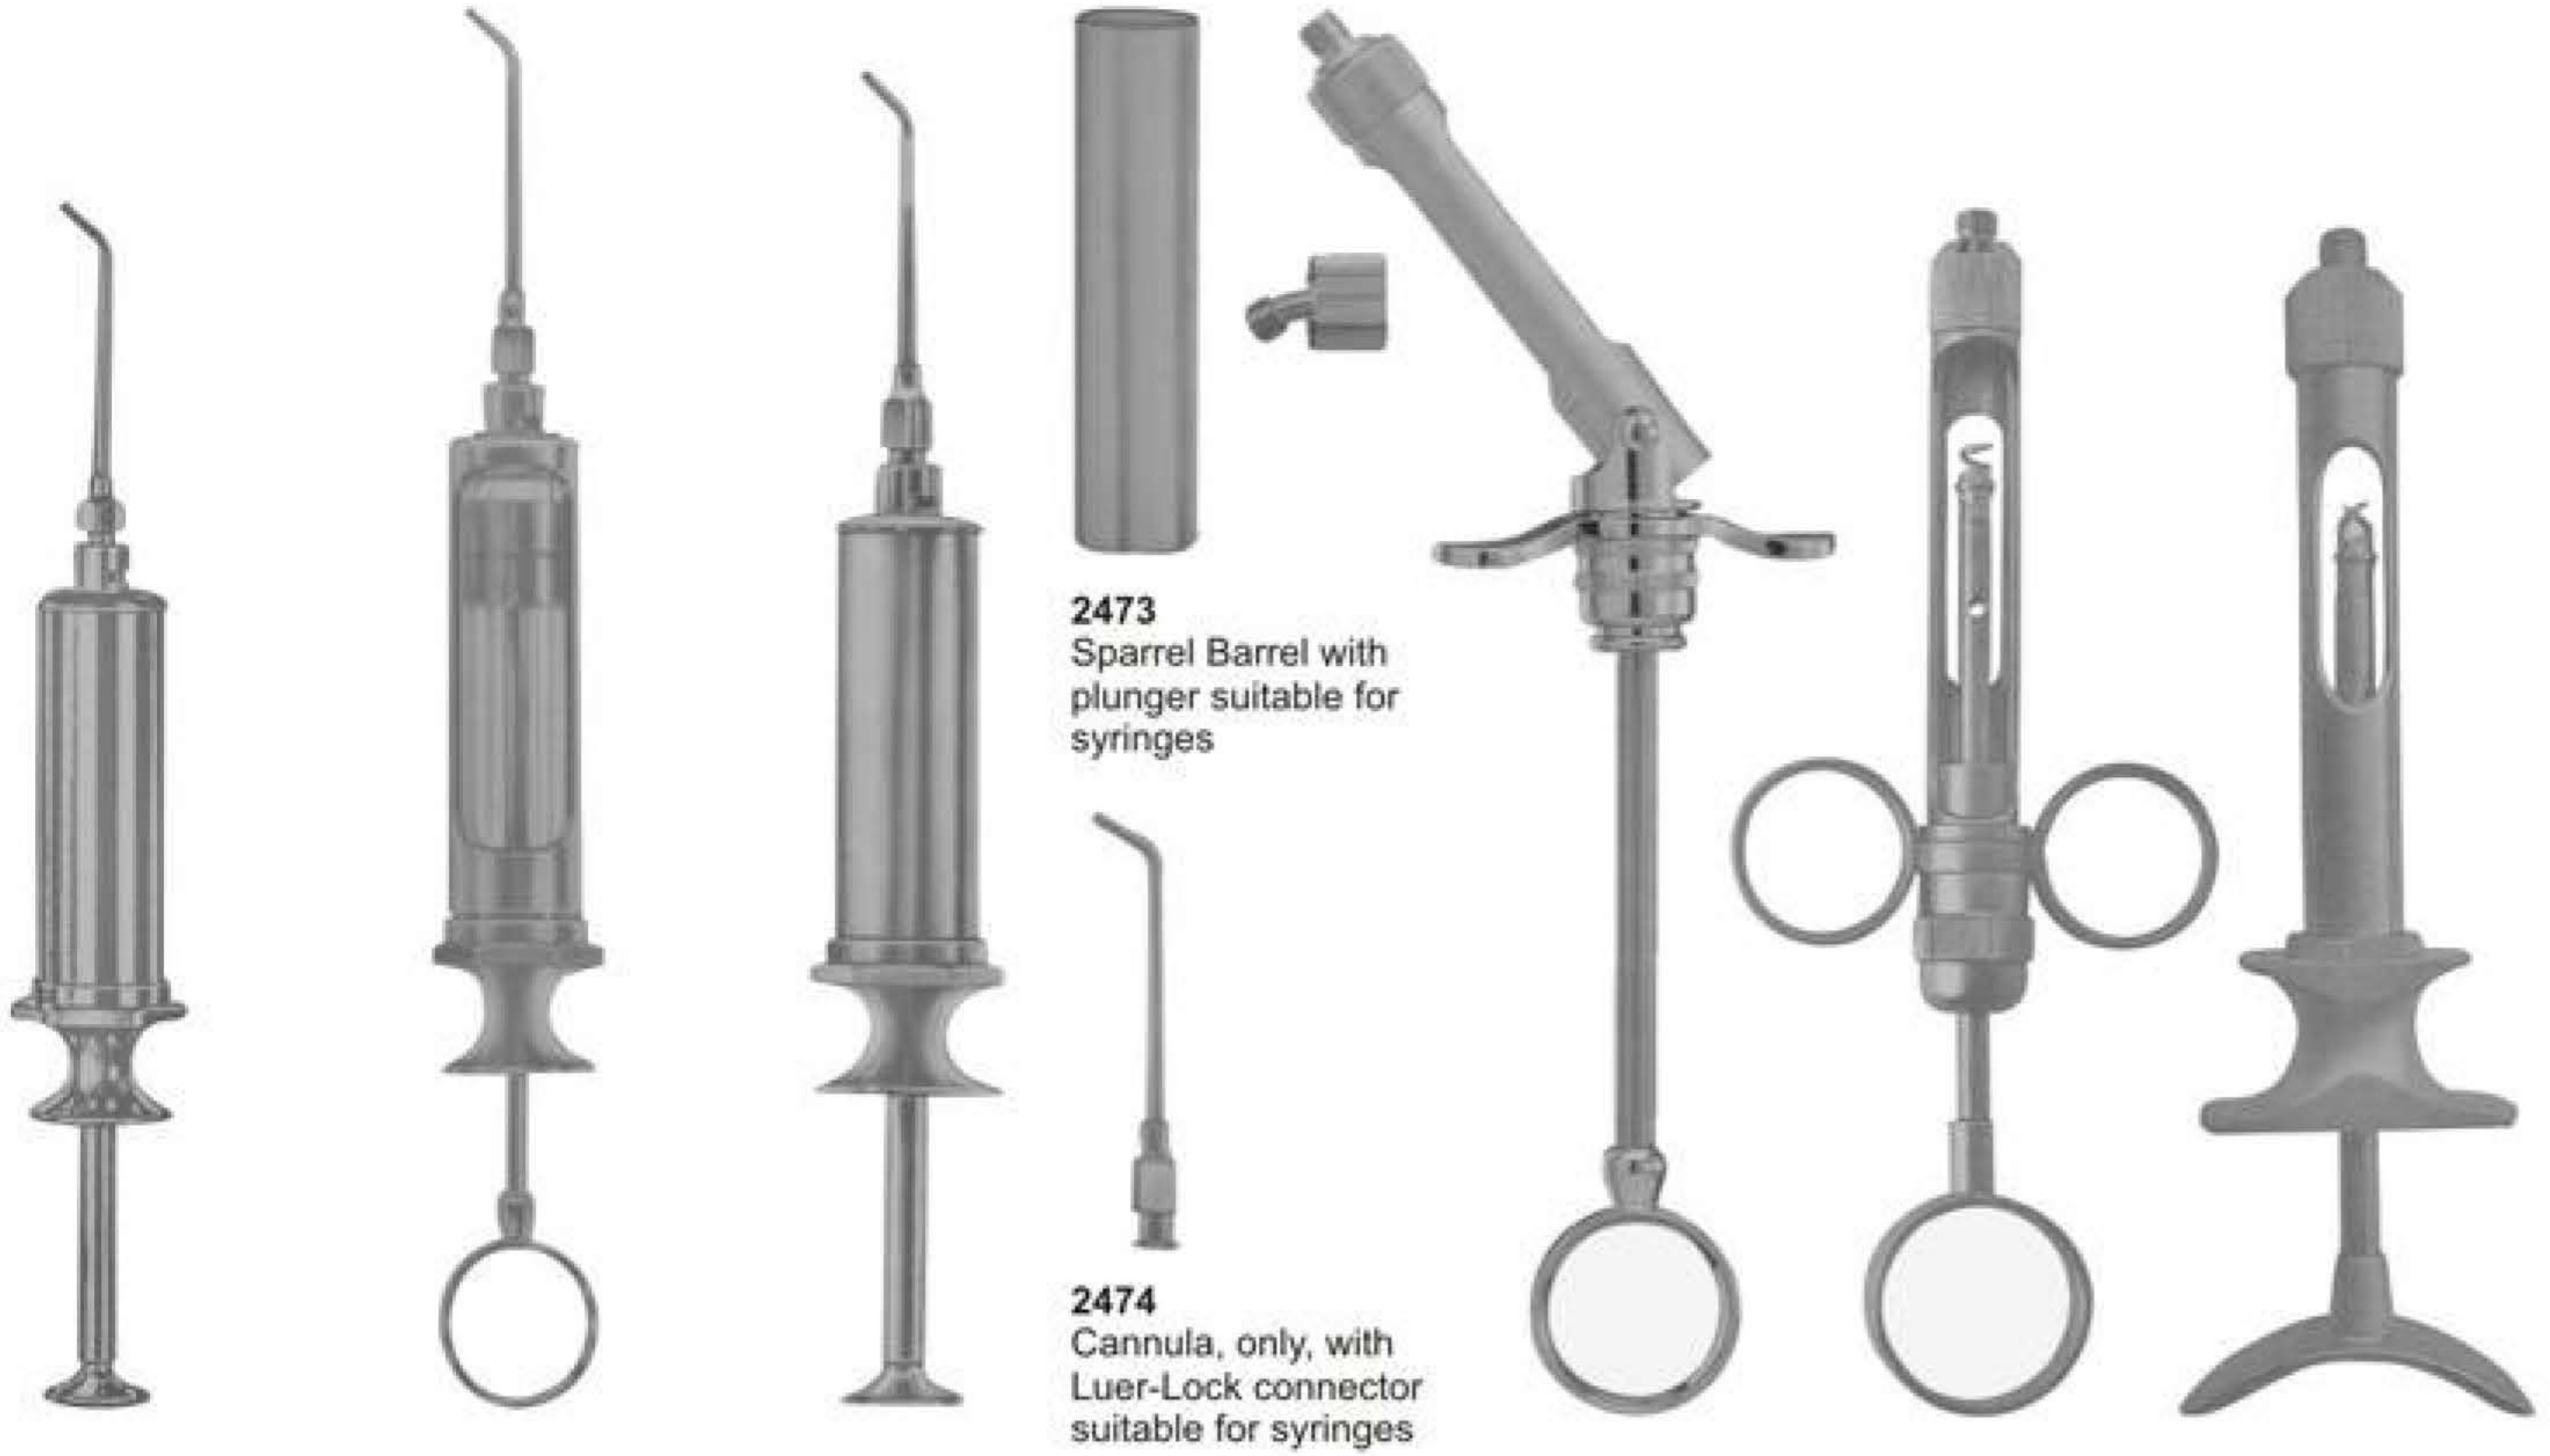

**2469**  
ml 1,2  
EU/Am

**2470**  
Water Syringe  
complete with  
1 cannula (Lure-Lock)

**2471**  
Water Syringe  
complete with  
1 cannula (Lure-Lock)

**2472**  
Metal Water Syringe  
self-filling, with 1  
cannula (Lure-Lock)