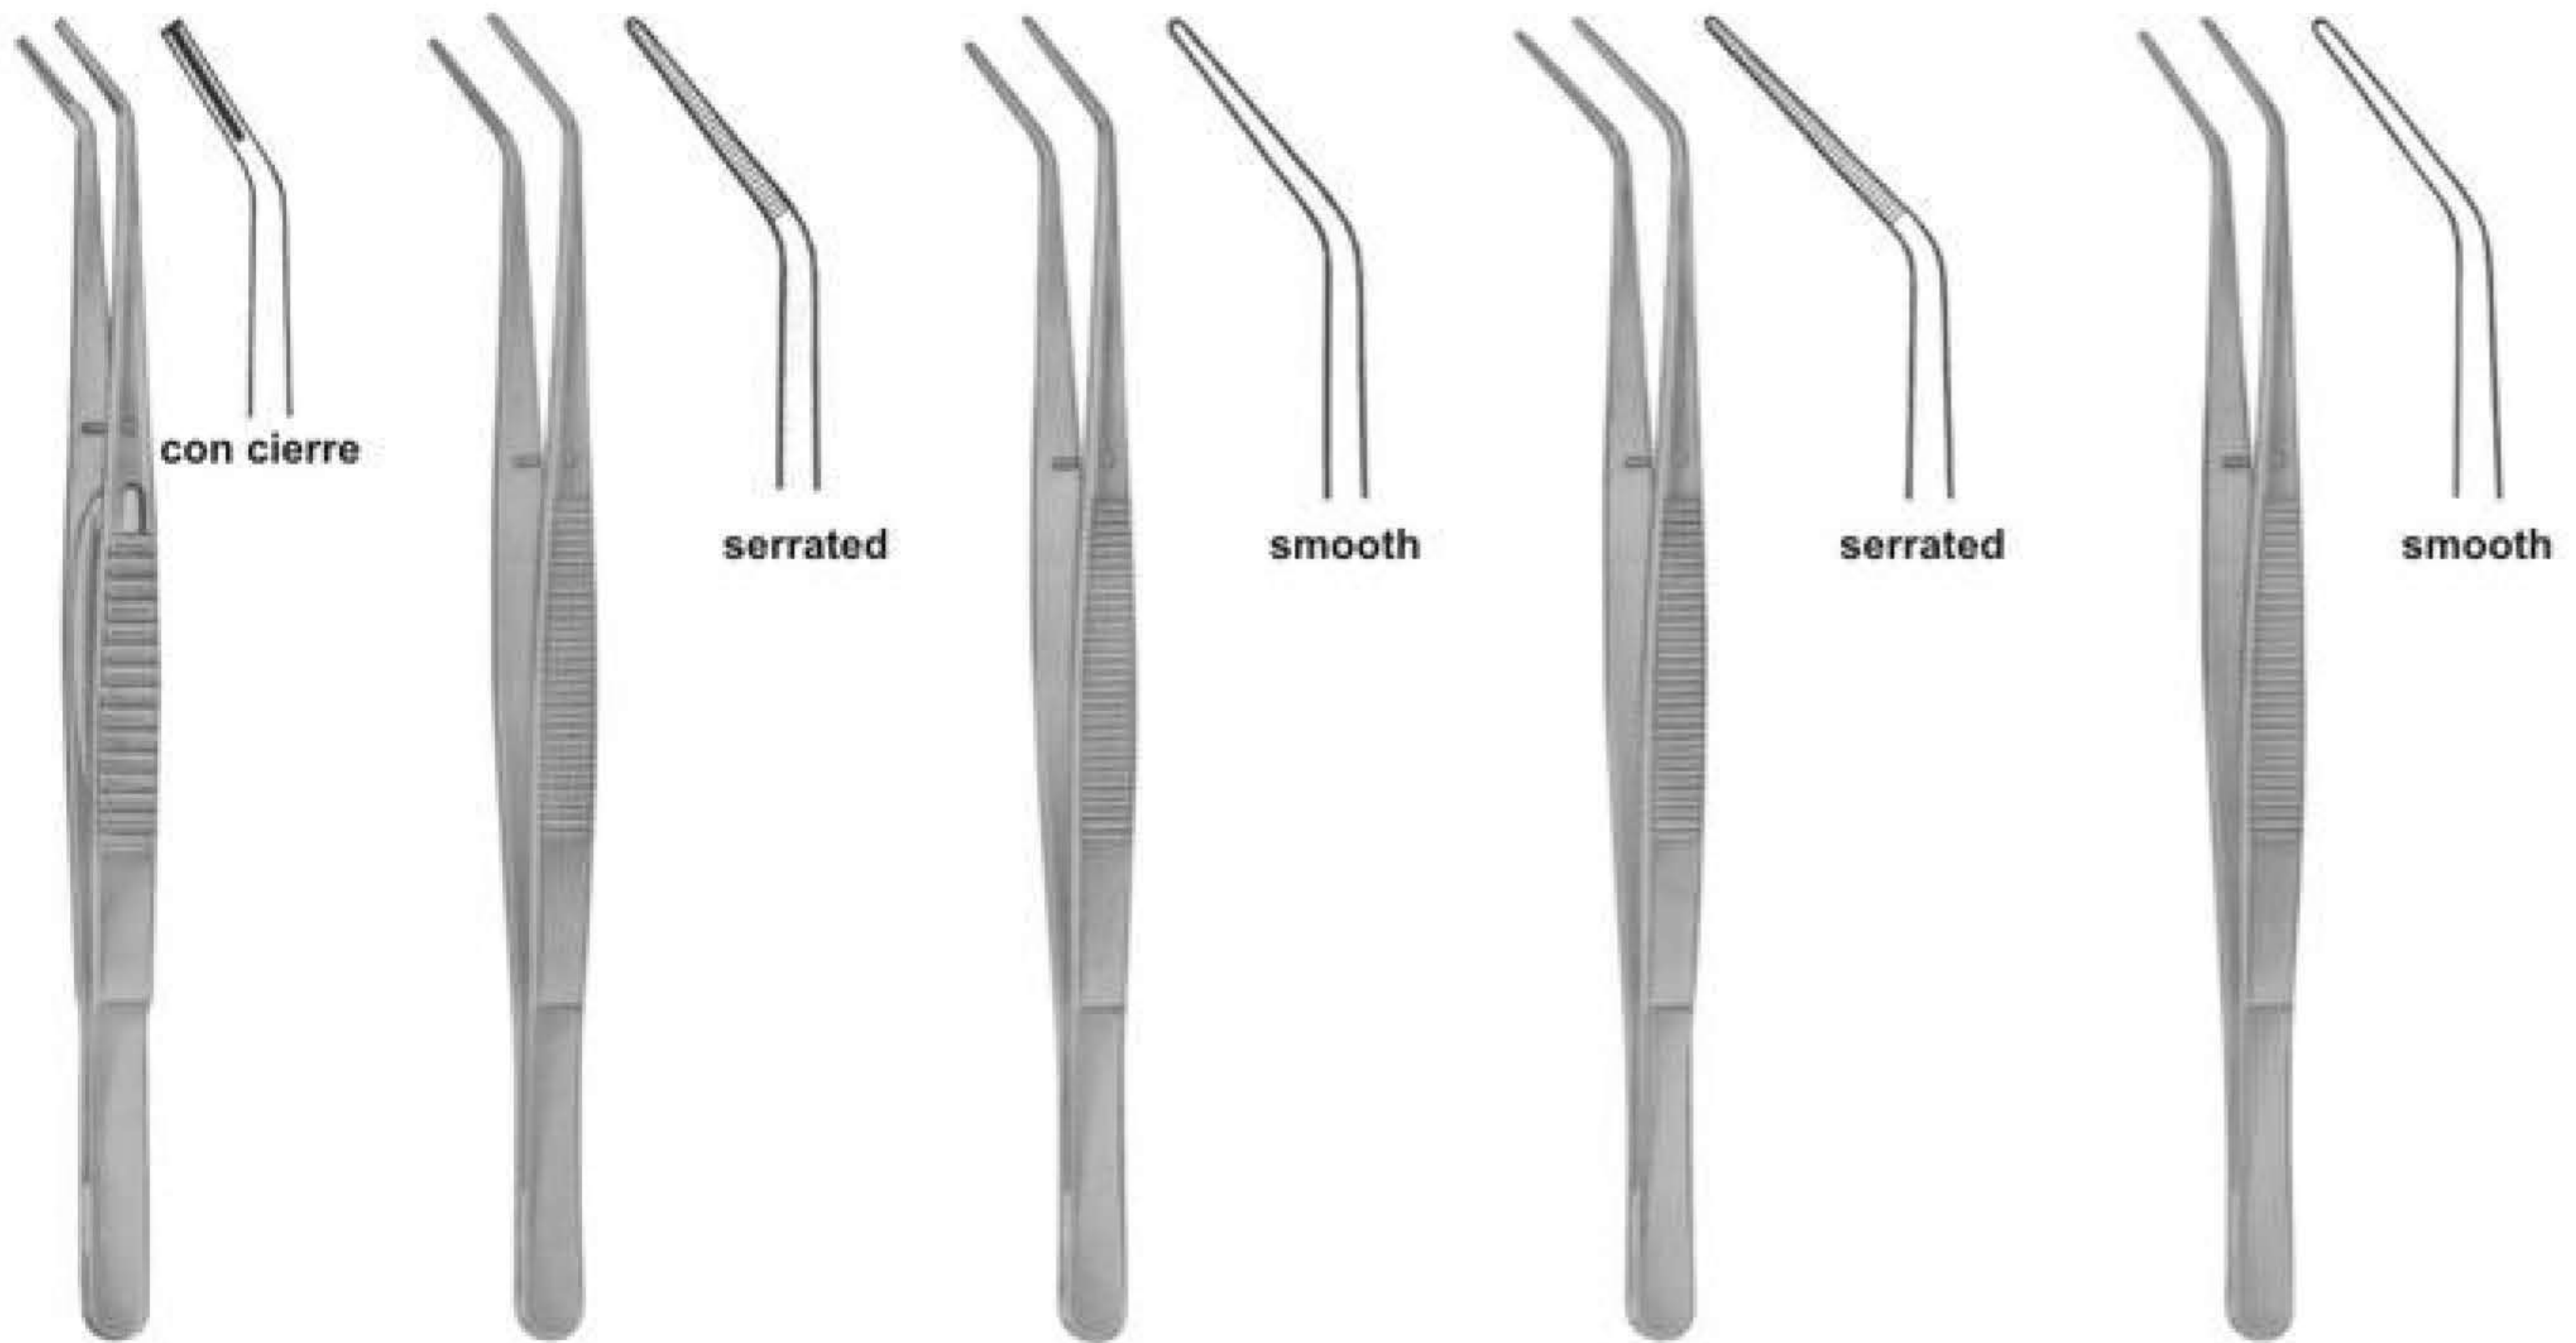

2521
15.5 cm, 6¹/₈"

2522
LONDON-COLLEGE
15 cm, 6"

2523
LONDON-COLLEGE
15 cm, 6"

2524
LONDON-COLLEGE
15 cm, 6"

2525
LONDON-COLLEGE
15 cm, 6"