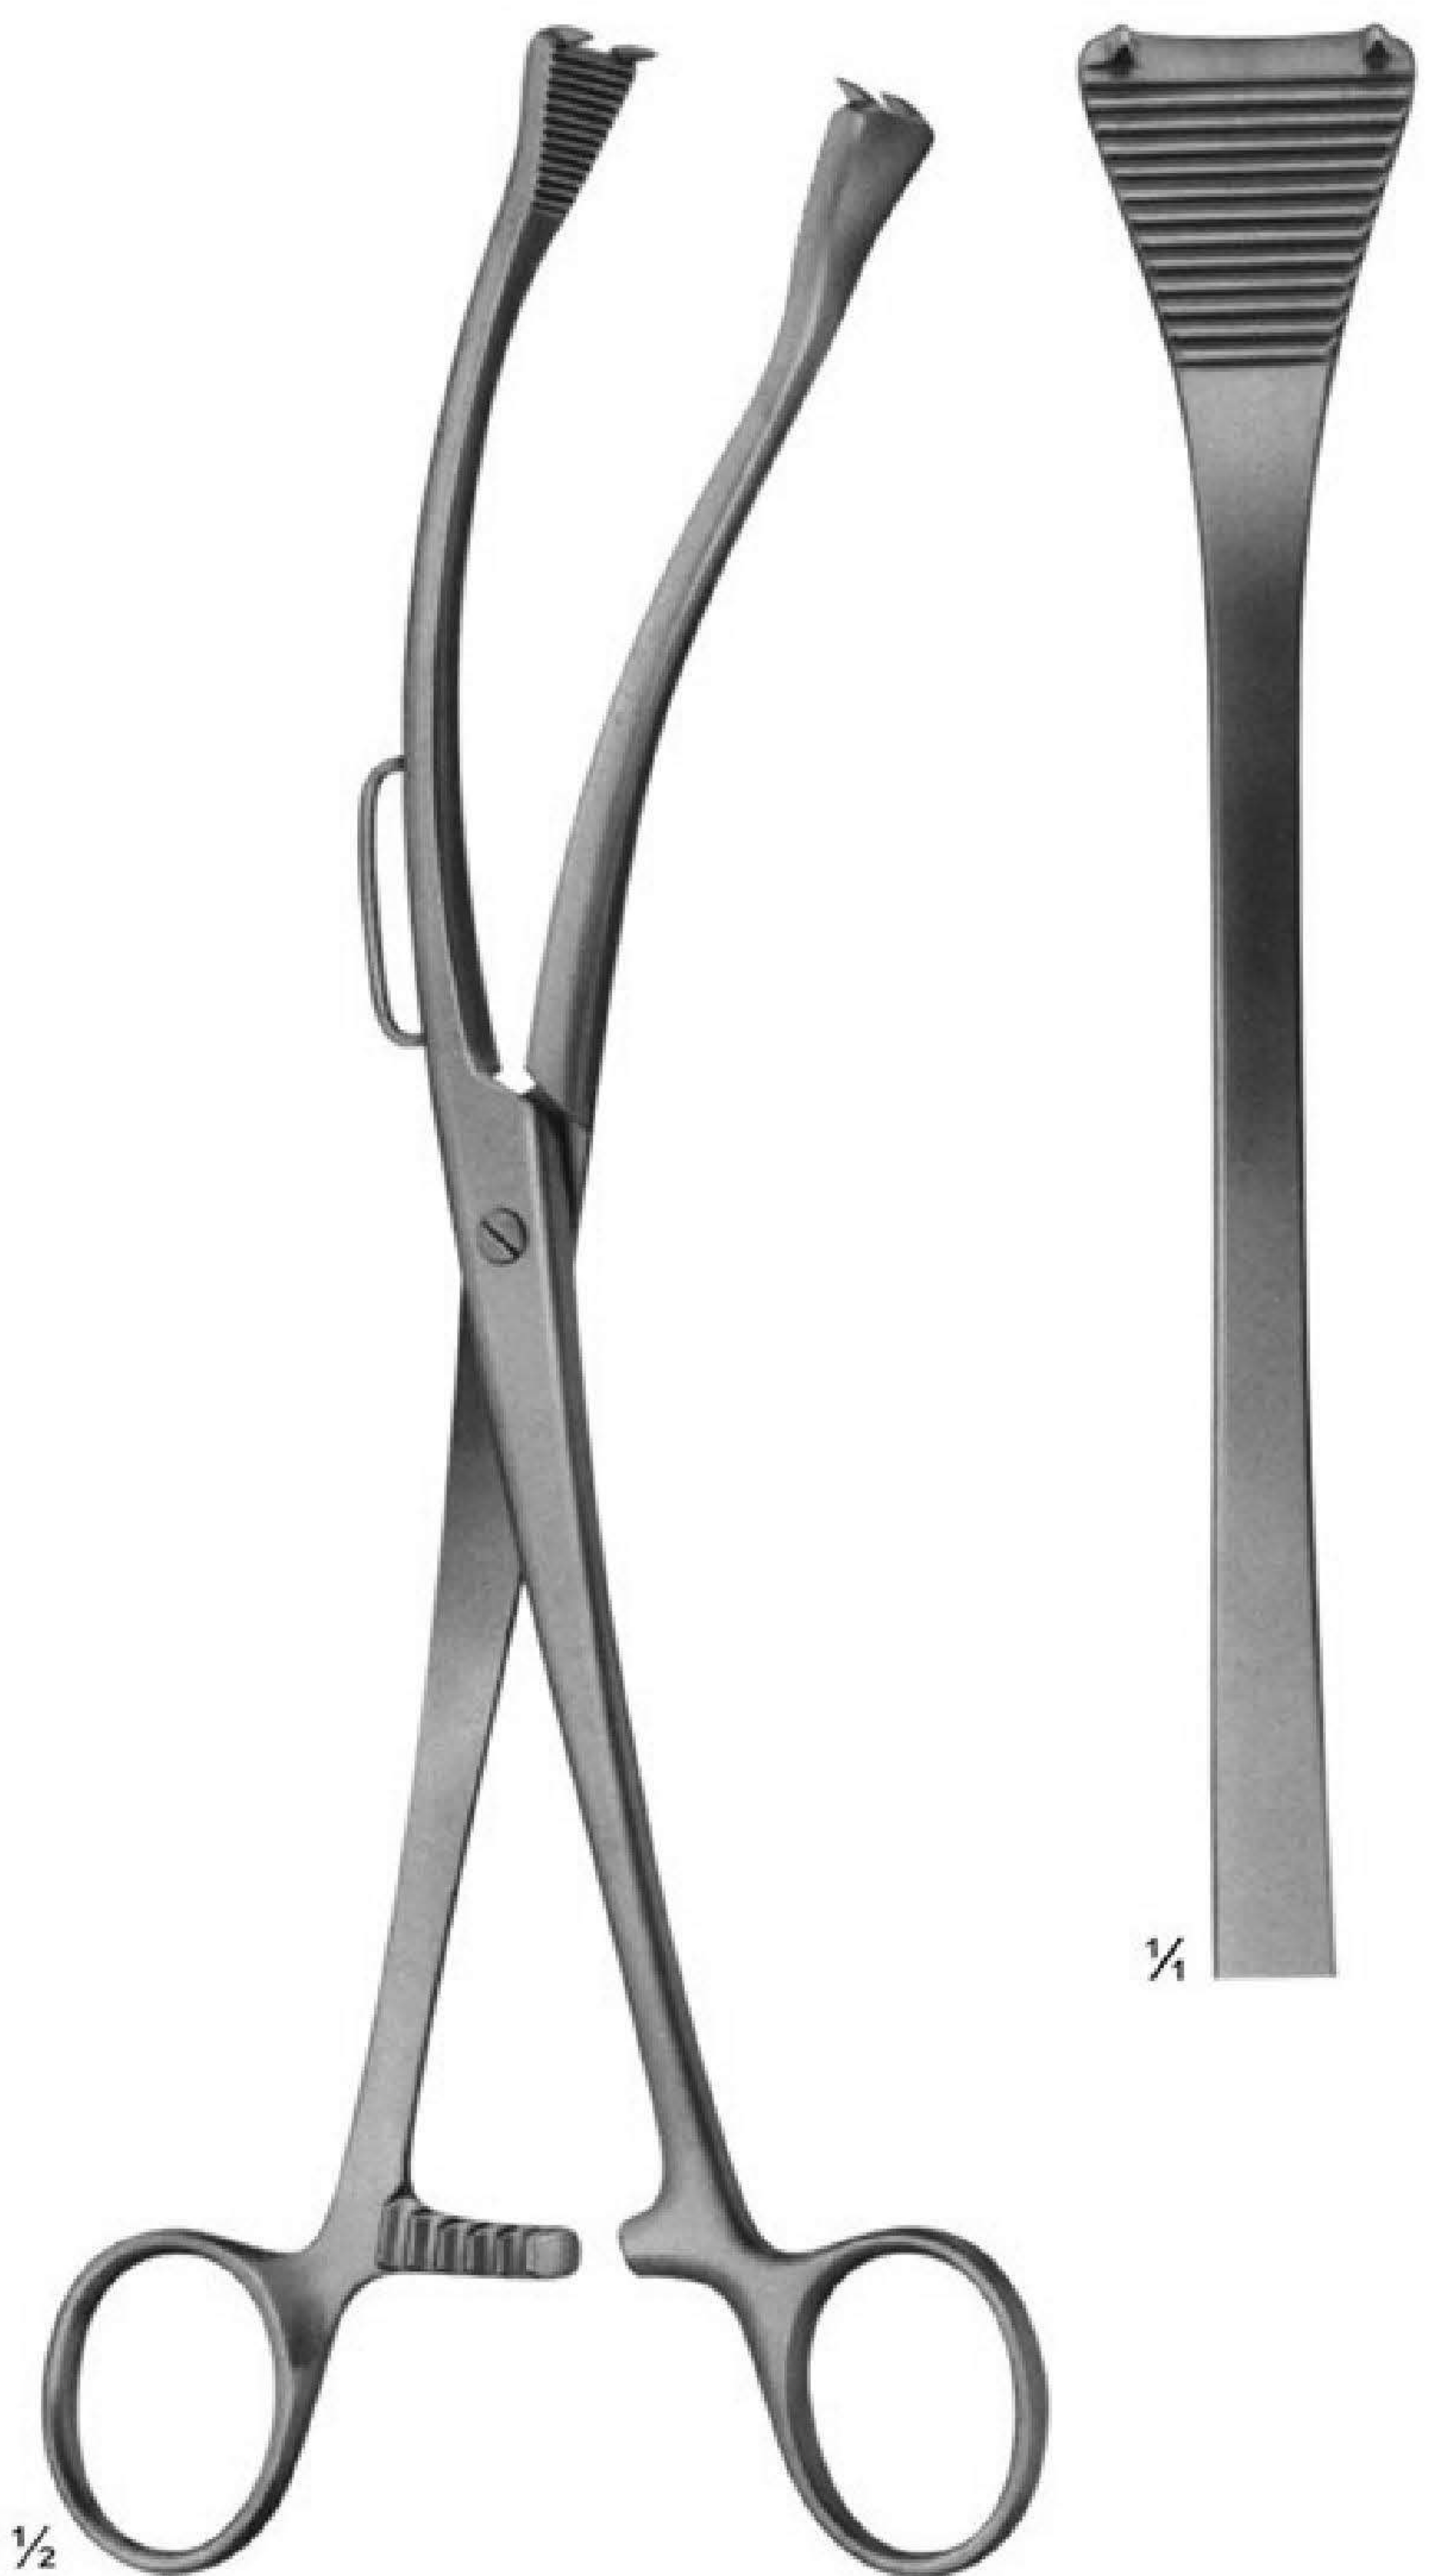

04-6400
GAUSS
Scalp Flap forceps
260 mm