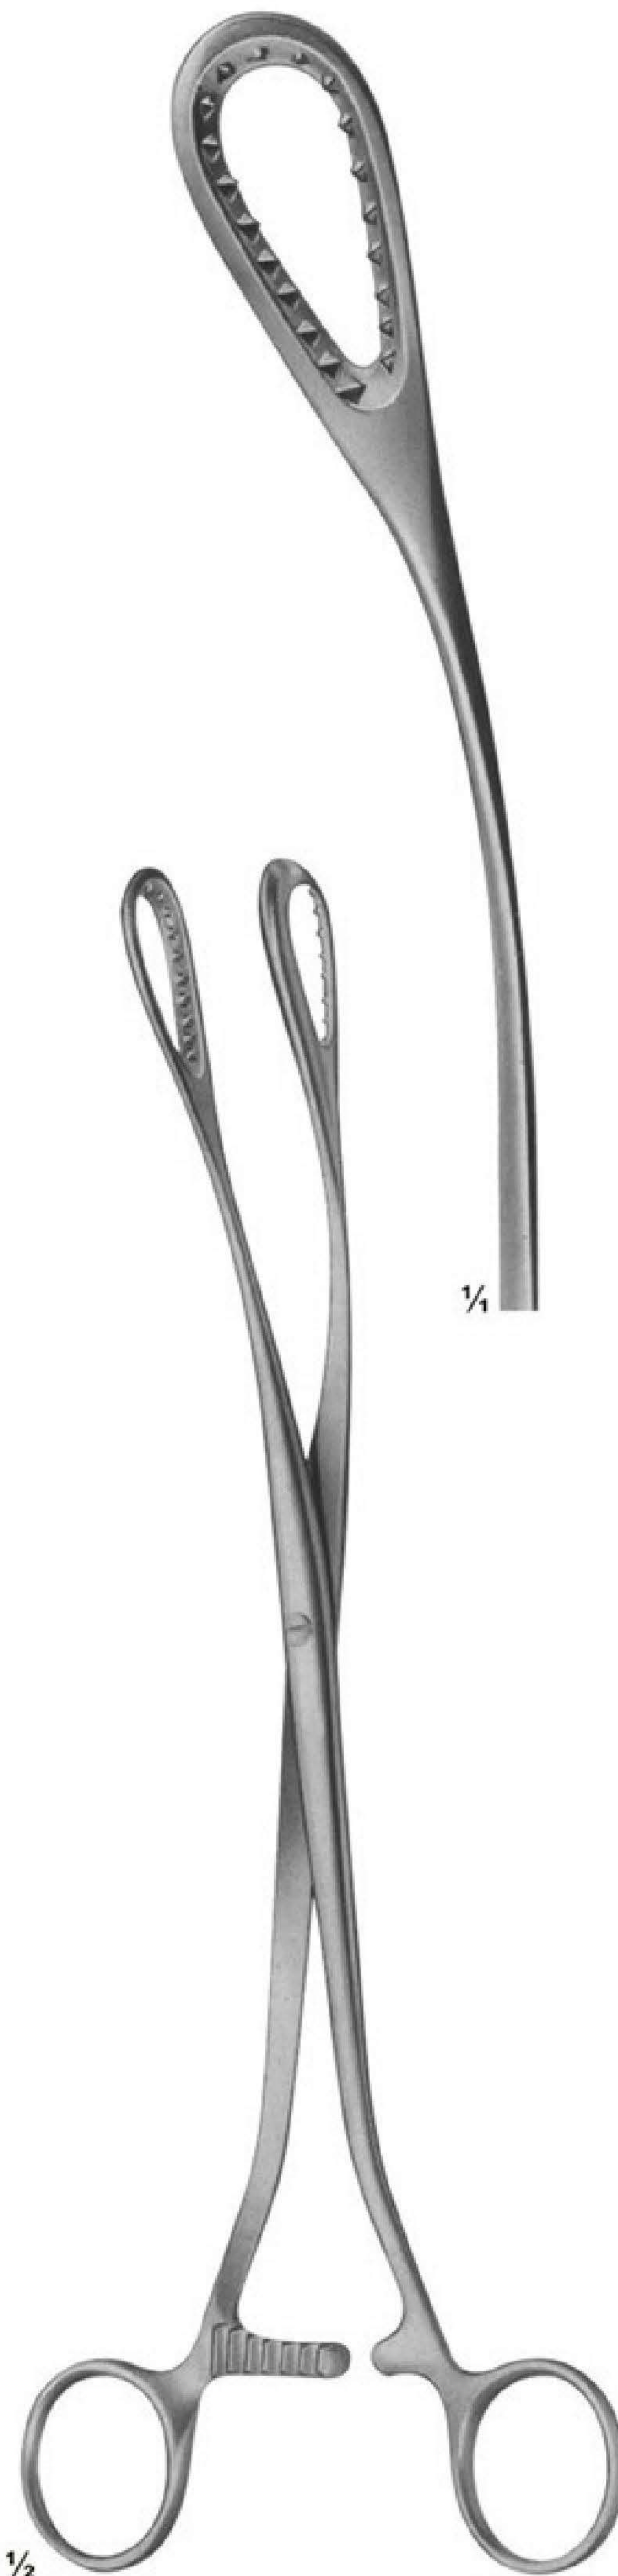

04-6409
SAENGER
265 mm