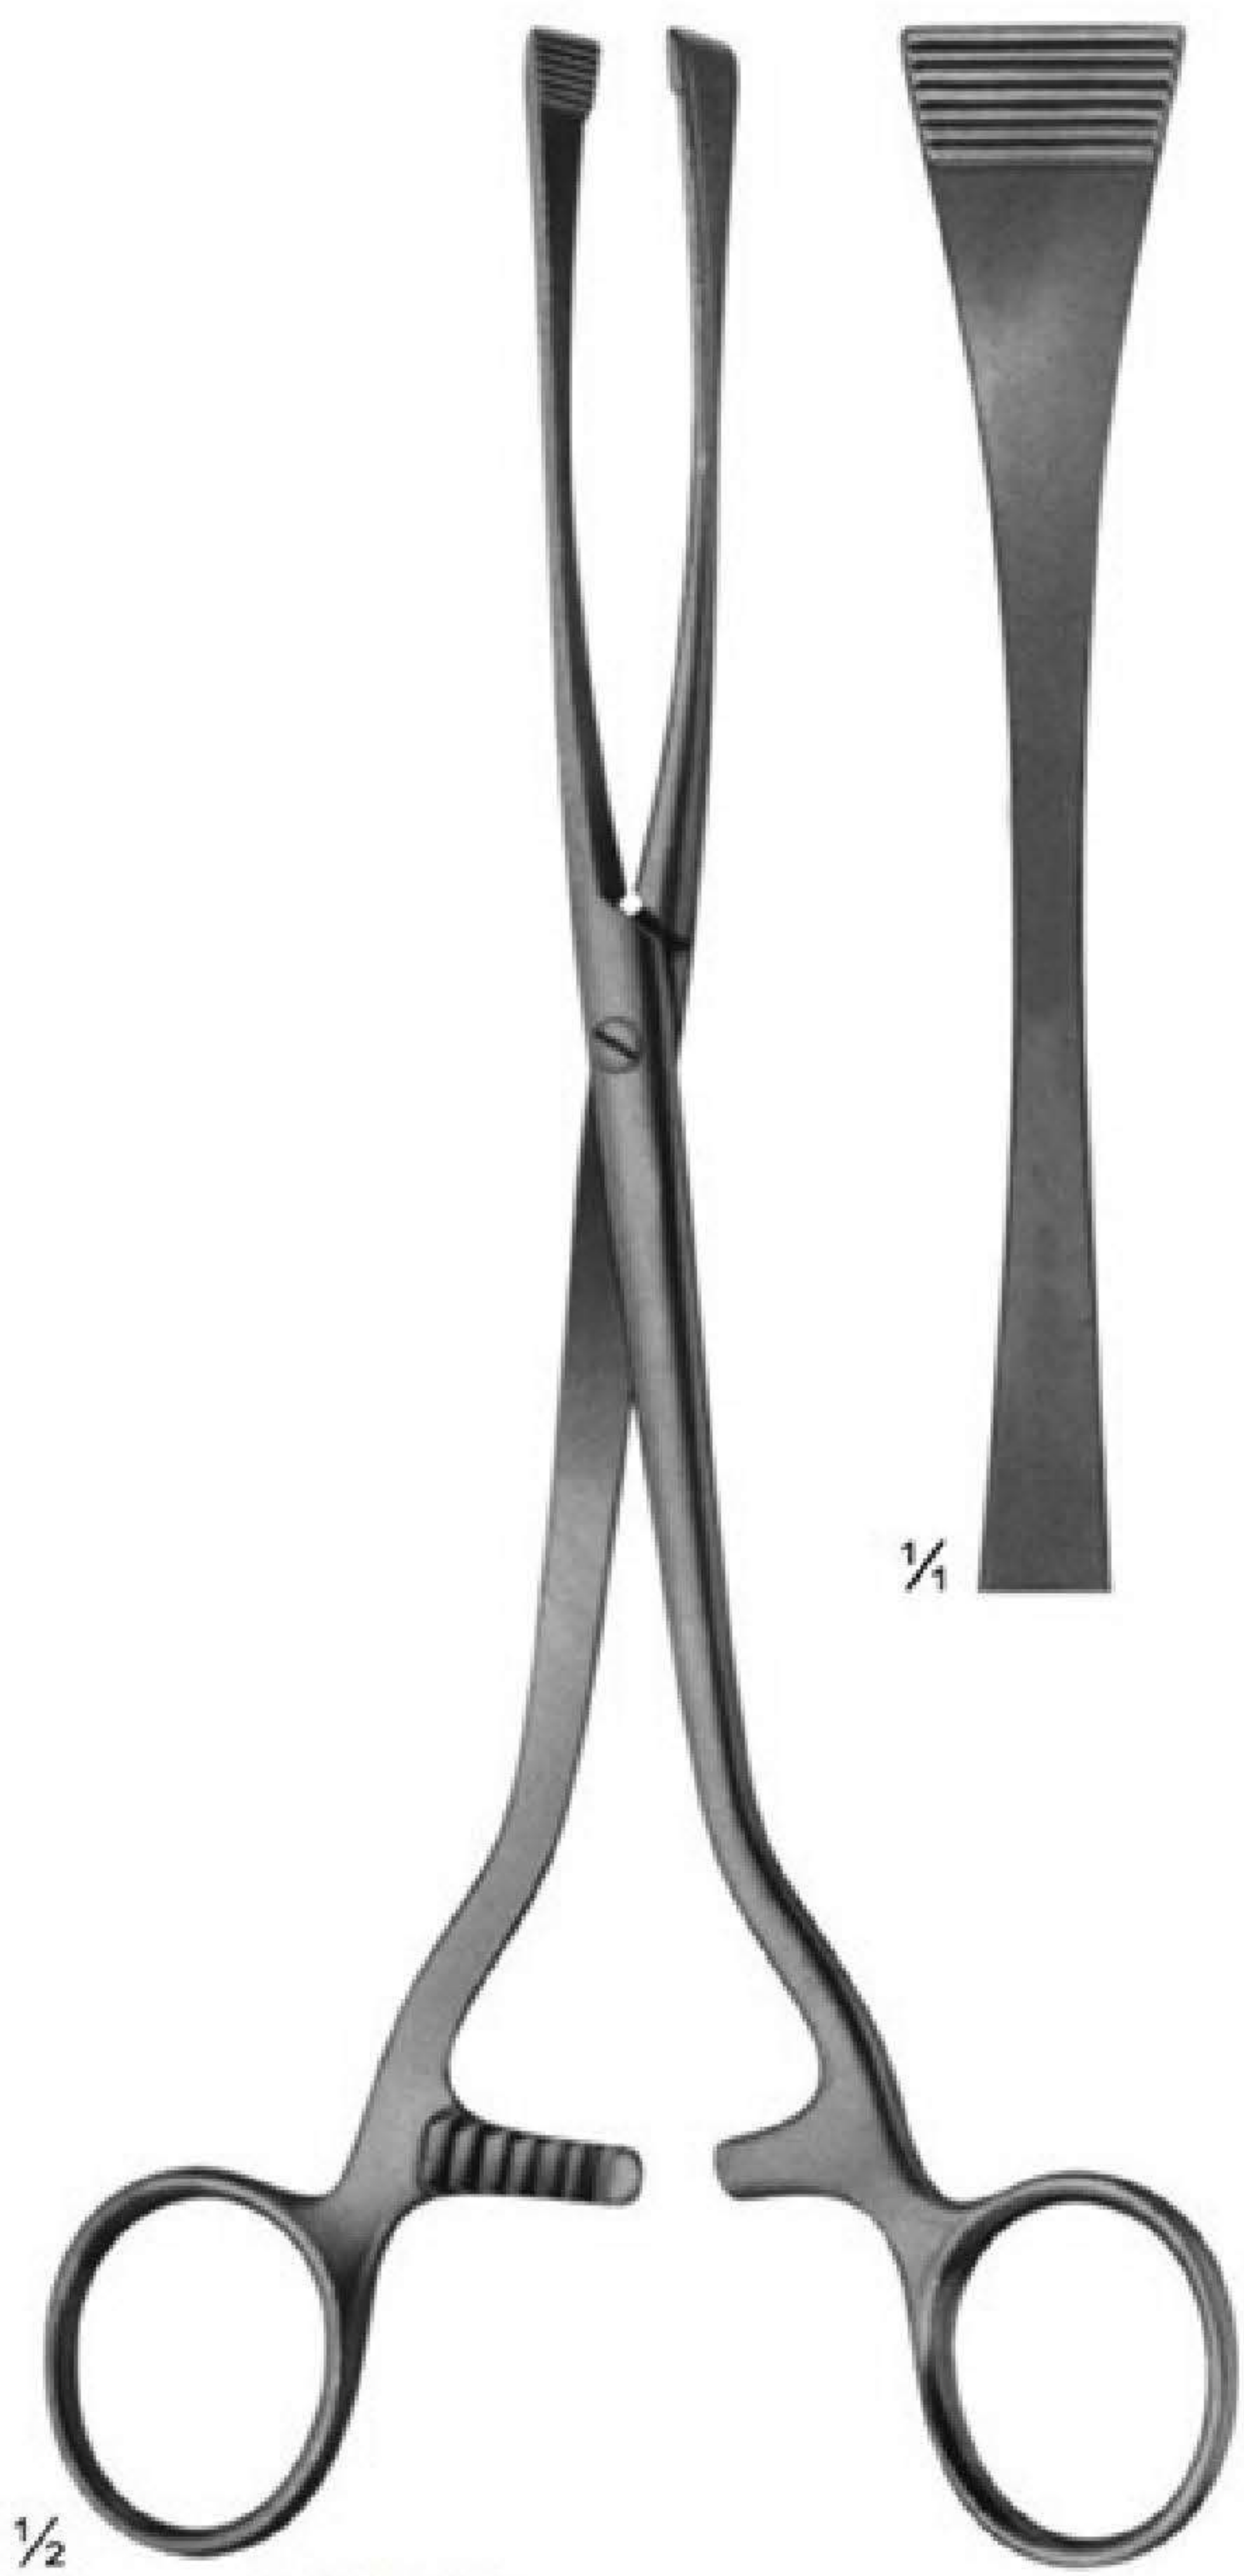

1/3

04-6396
SIMPSON
235mm

For caesarean
section

1/3

04-6397
WRIGLEY
250 mm

Obstetrics Forceps

04-6398
GREEN-ARMYTAGE
 Caesarean section haemostatic
 forceps, for edges of the transverse
 incision in the lower segment
 220 mm