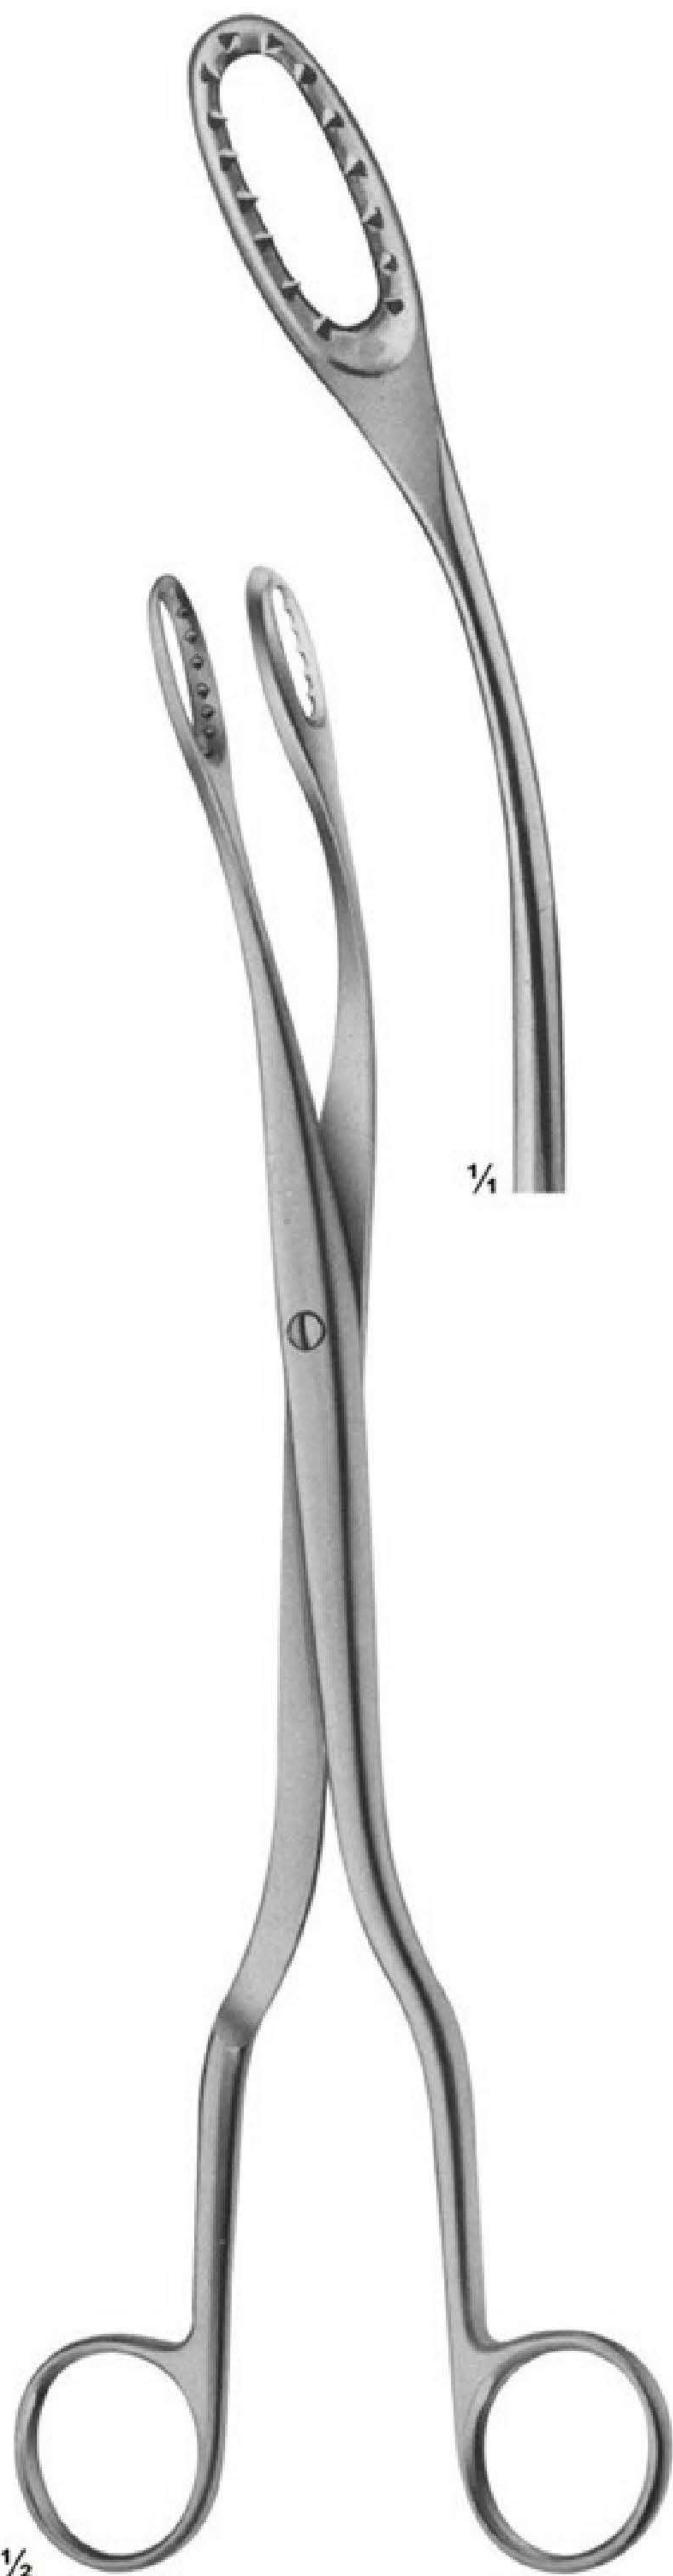

Obstetrics-Placenta and Ovum Forceps

04-6408
SAENGER
285 mm