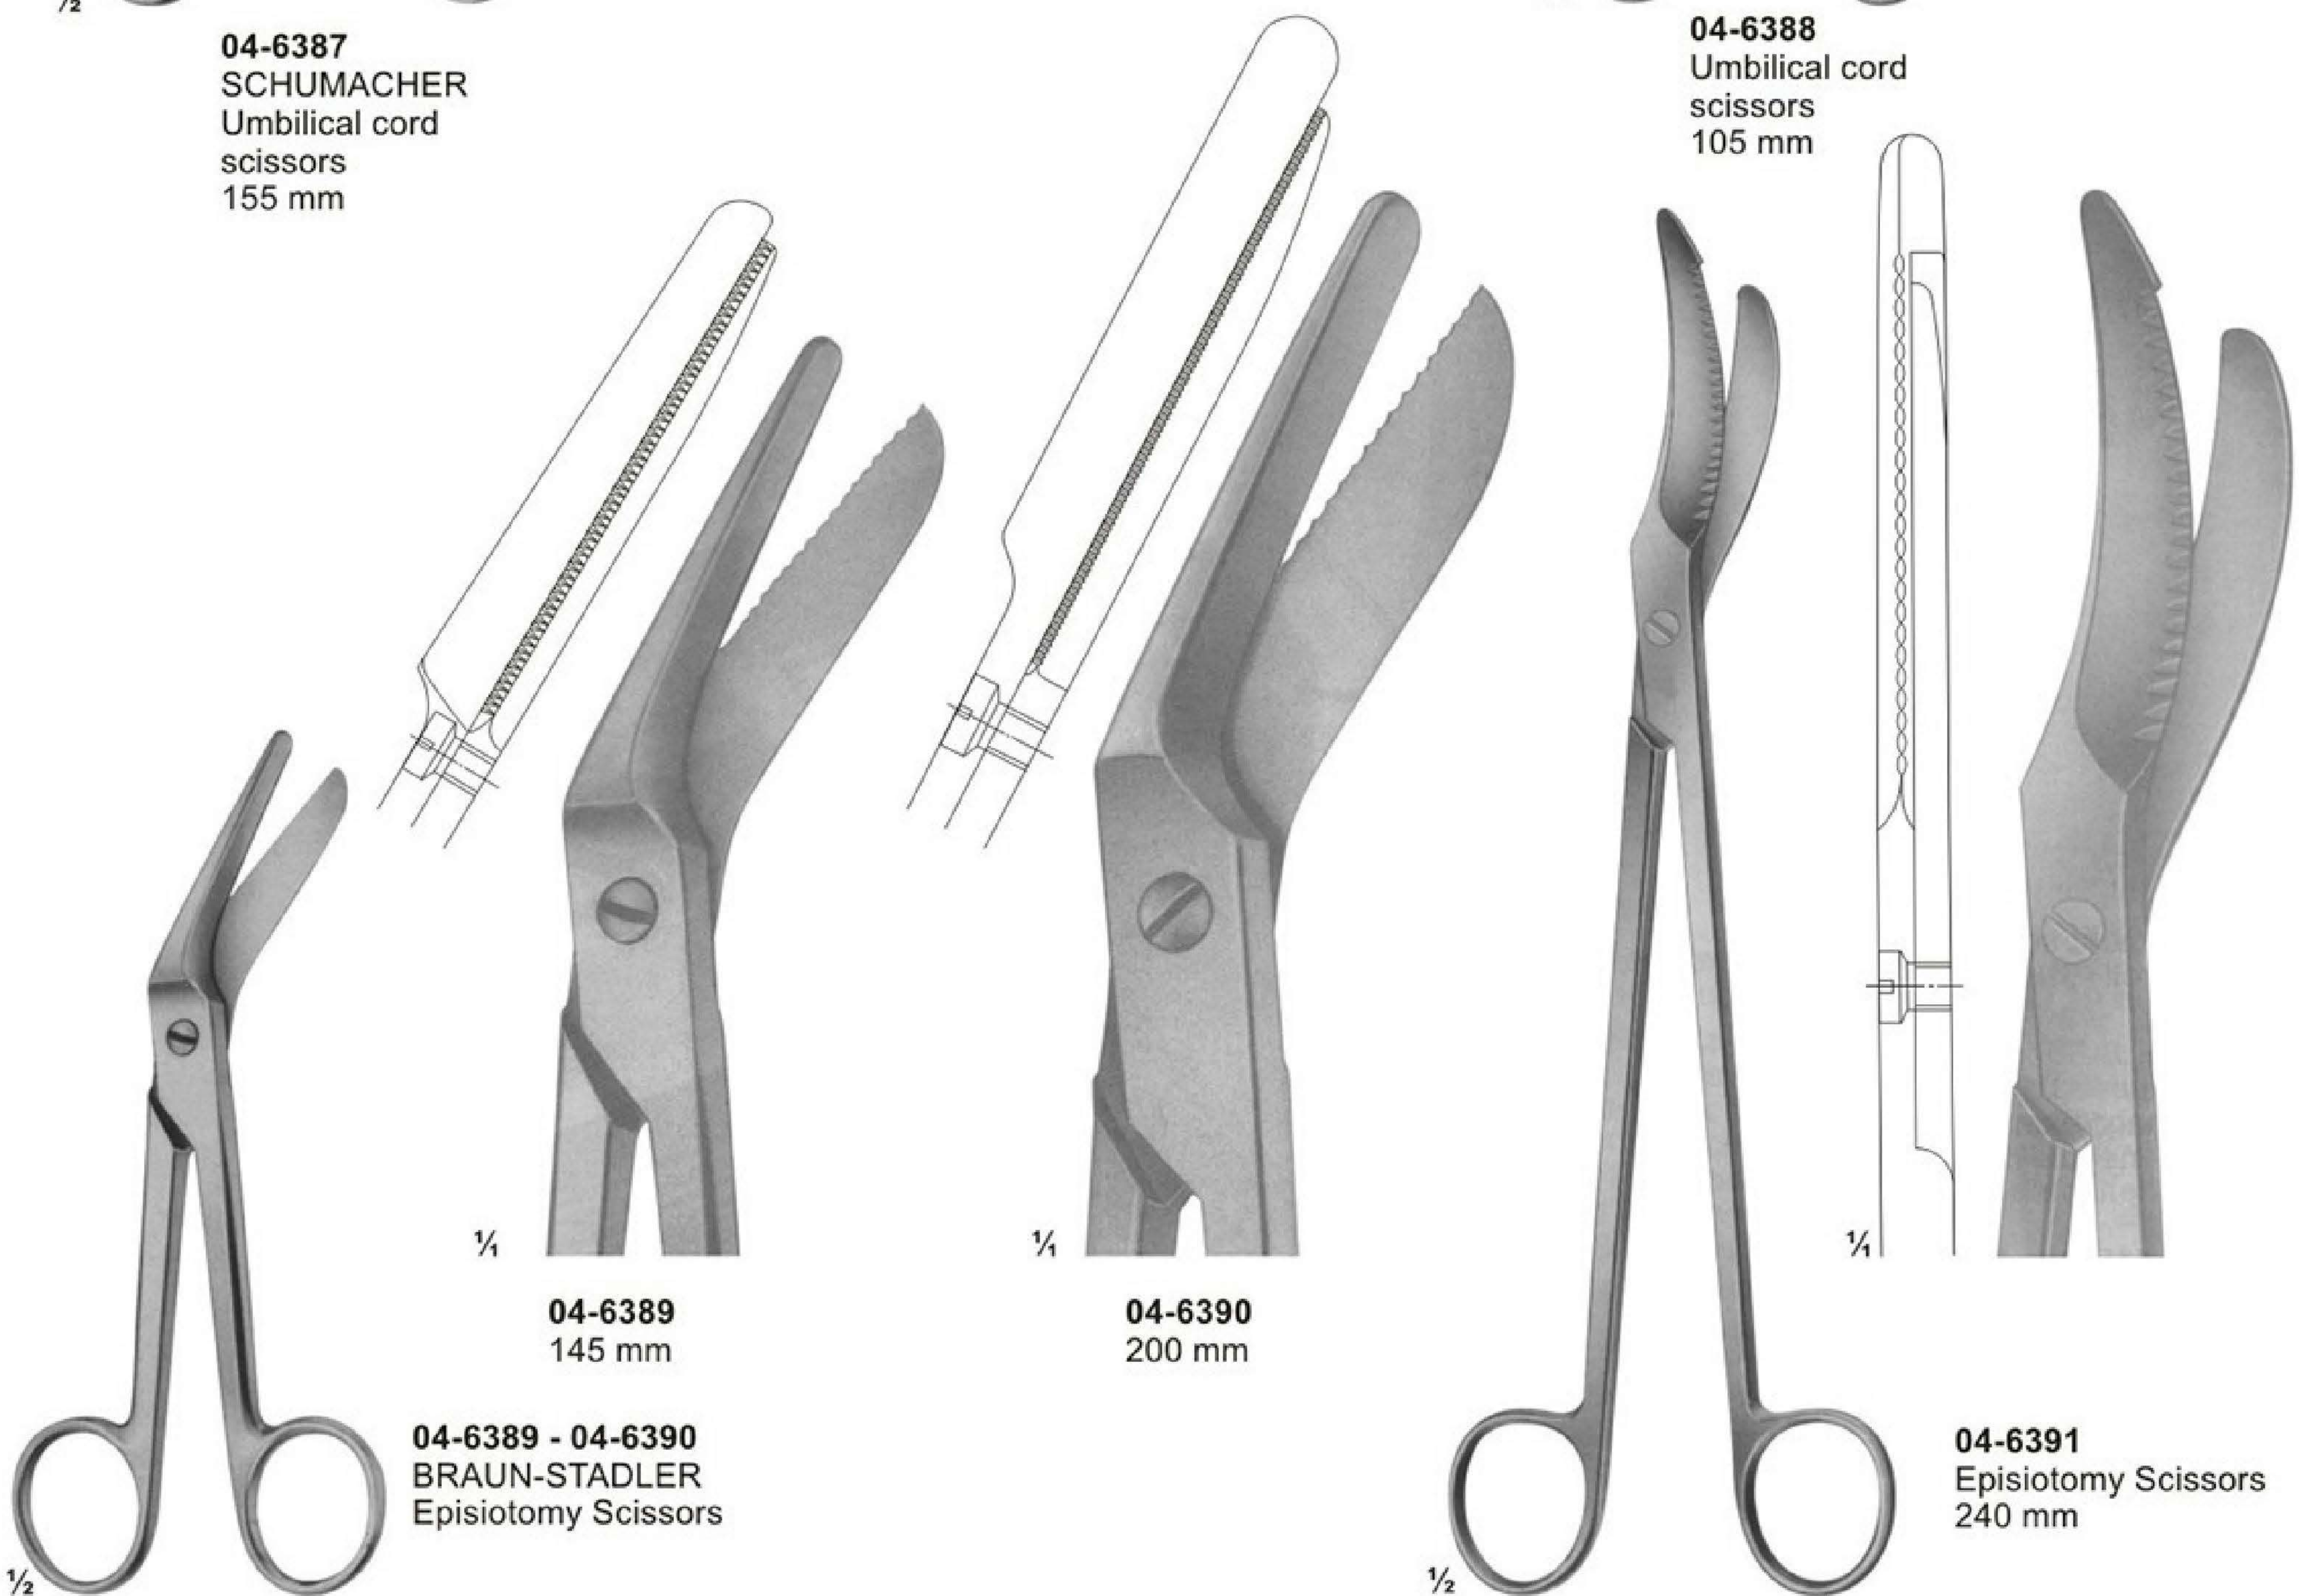

04-6383
SCHNEIDER
graduated in centimeters

The additional straight arm can be replaced. The pelvimeter with straight arm is used for localisation of the portio vaginalis uteri and of vaginal metastasis.

04-6387
 SCHUMACHER
 Umbilical cord
 scissors
 155 mm

04-6388
 Umbilical cord
 scissors
 105 mm

04-6389 - 04-6390
 BRAUN-STADLER
 Episiotomy Scissors

04-6389
 145 mm

04-6390
 200 mm

04-6391
 Episiotomy Scissors
 240 mm