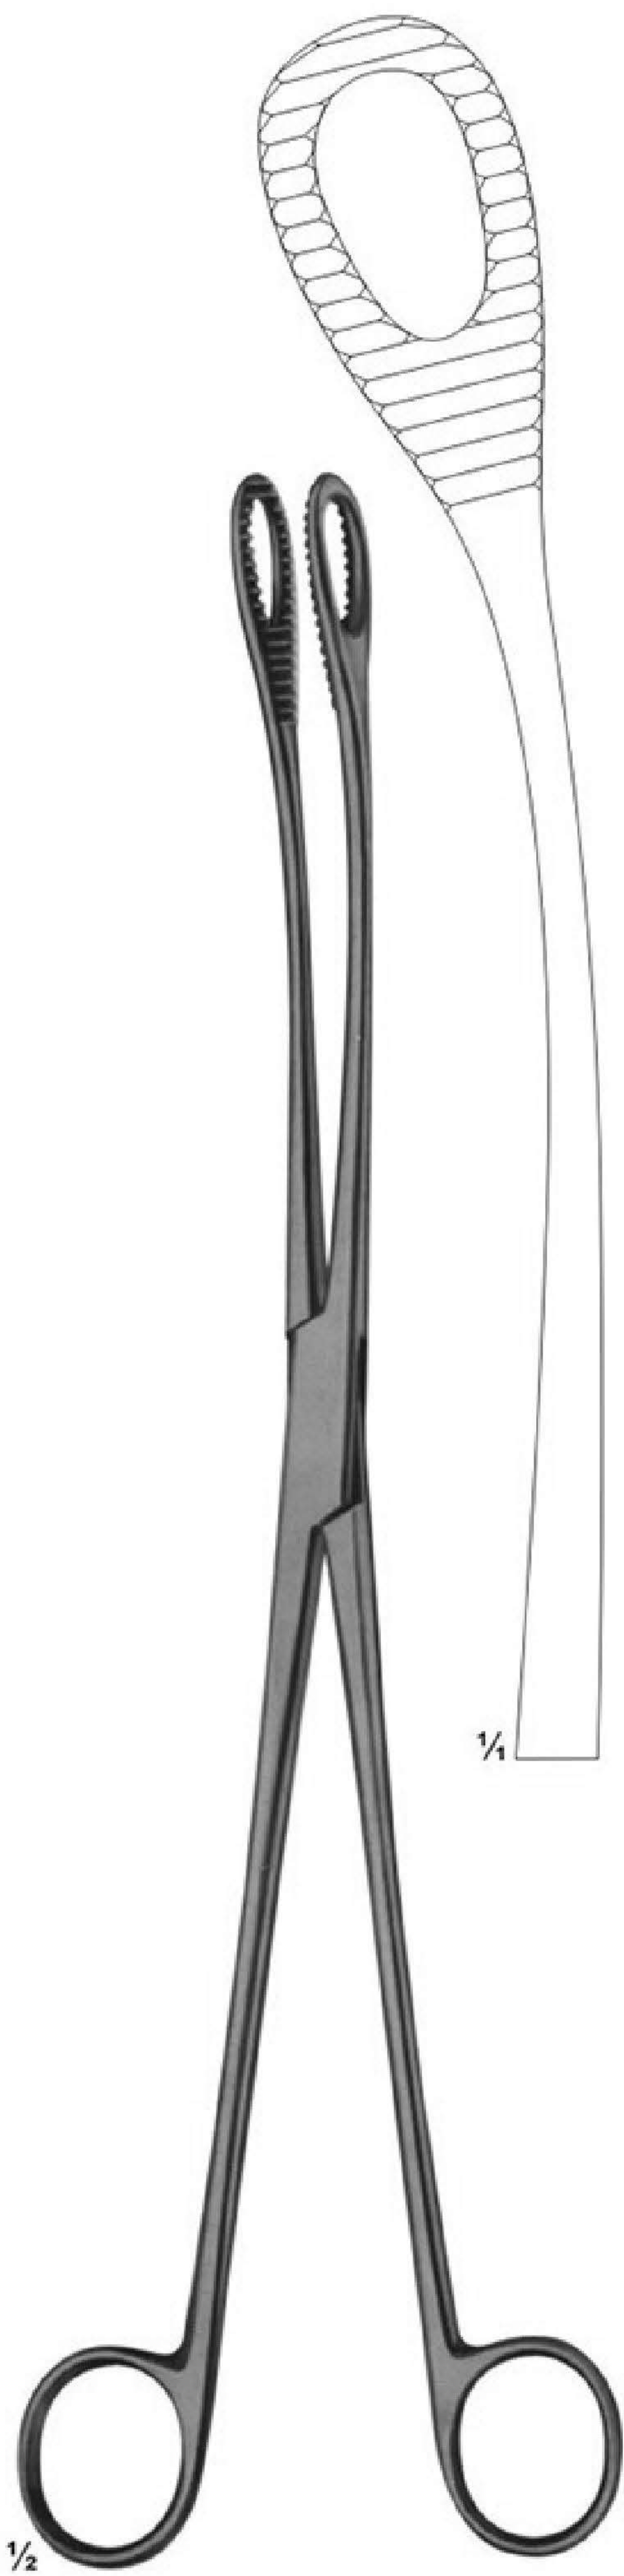

04-6383
SCHNEIDER
graduated in centimeters

The additional straight arm can be replaced. The pelvimeter with straight arm is used for localisation of the portio vaginalis uteri and of vaginal metastasis.

Obstetrics-Placenta and Ovum Forceps

04-6408
SAENGER
285 mm

04-6409
SAENGER
265 mm

04-6410 - 04-6411
LEWKOWITZ
245 mm

Obstetrics-Placenta and Ovum Forceps, Perforator, Cranioclast

04-6412
KELLY
320mm

04-6413
SMELLIE
Perforator
270mm