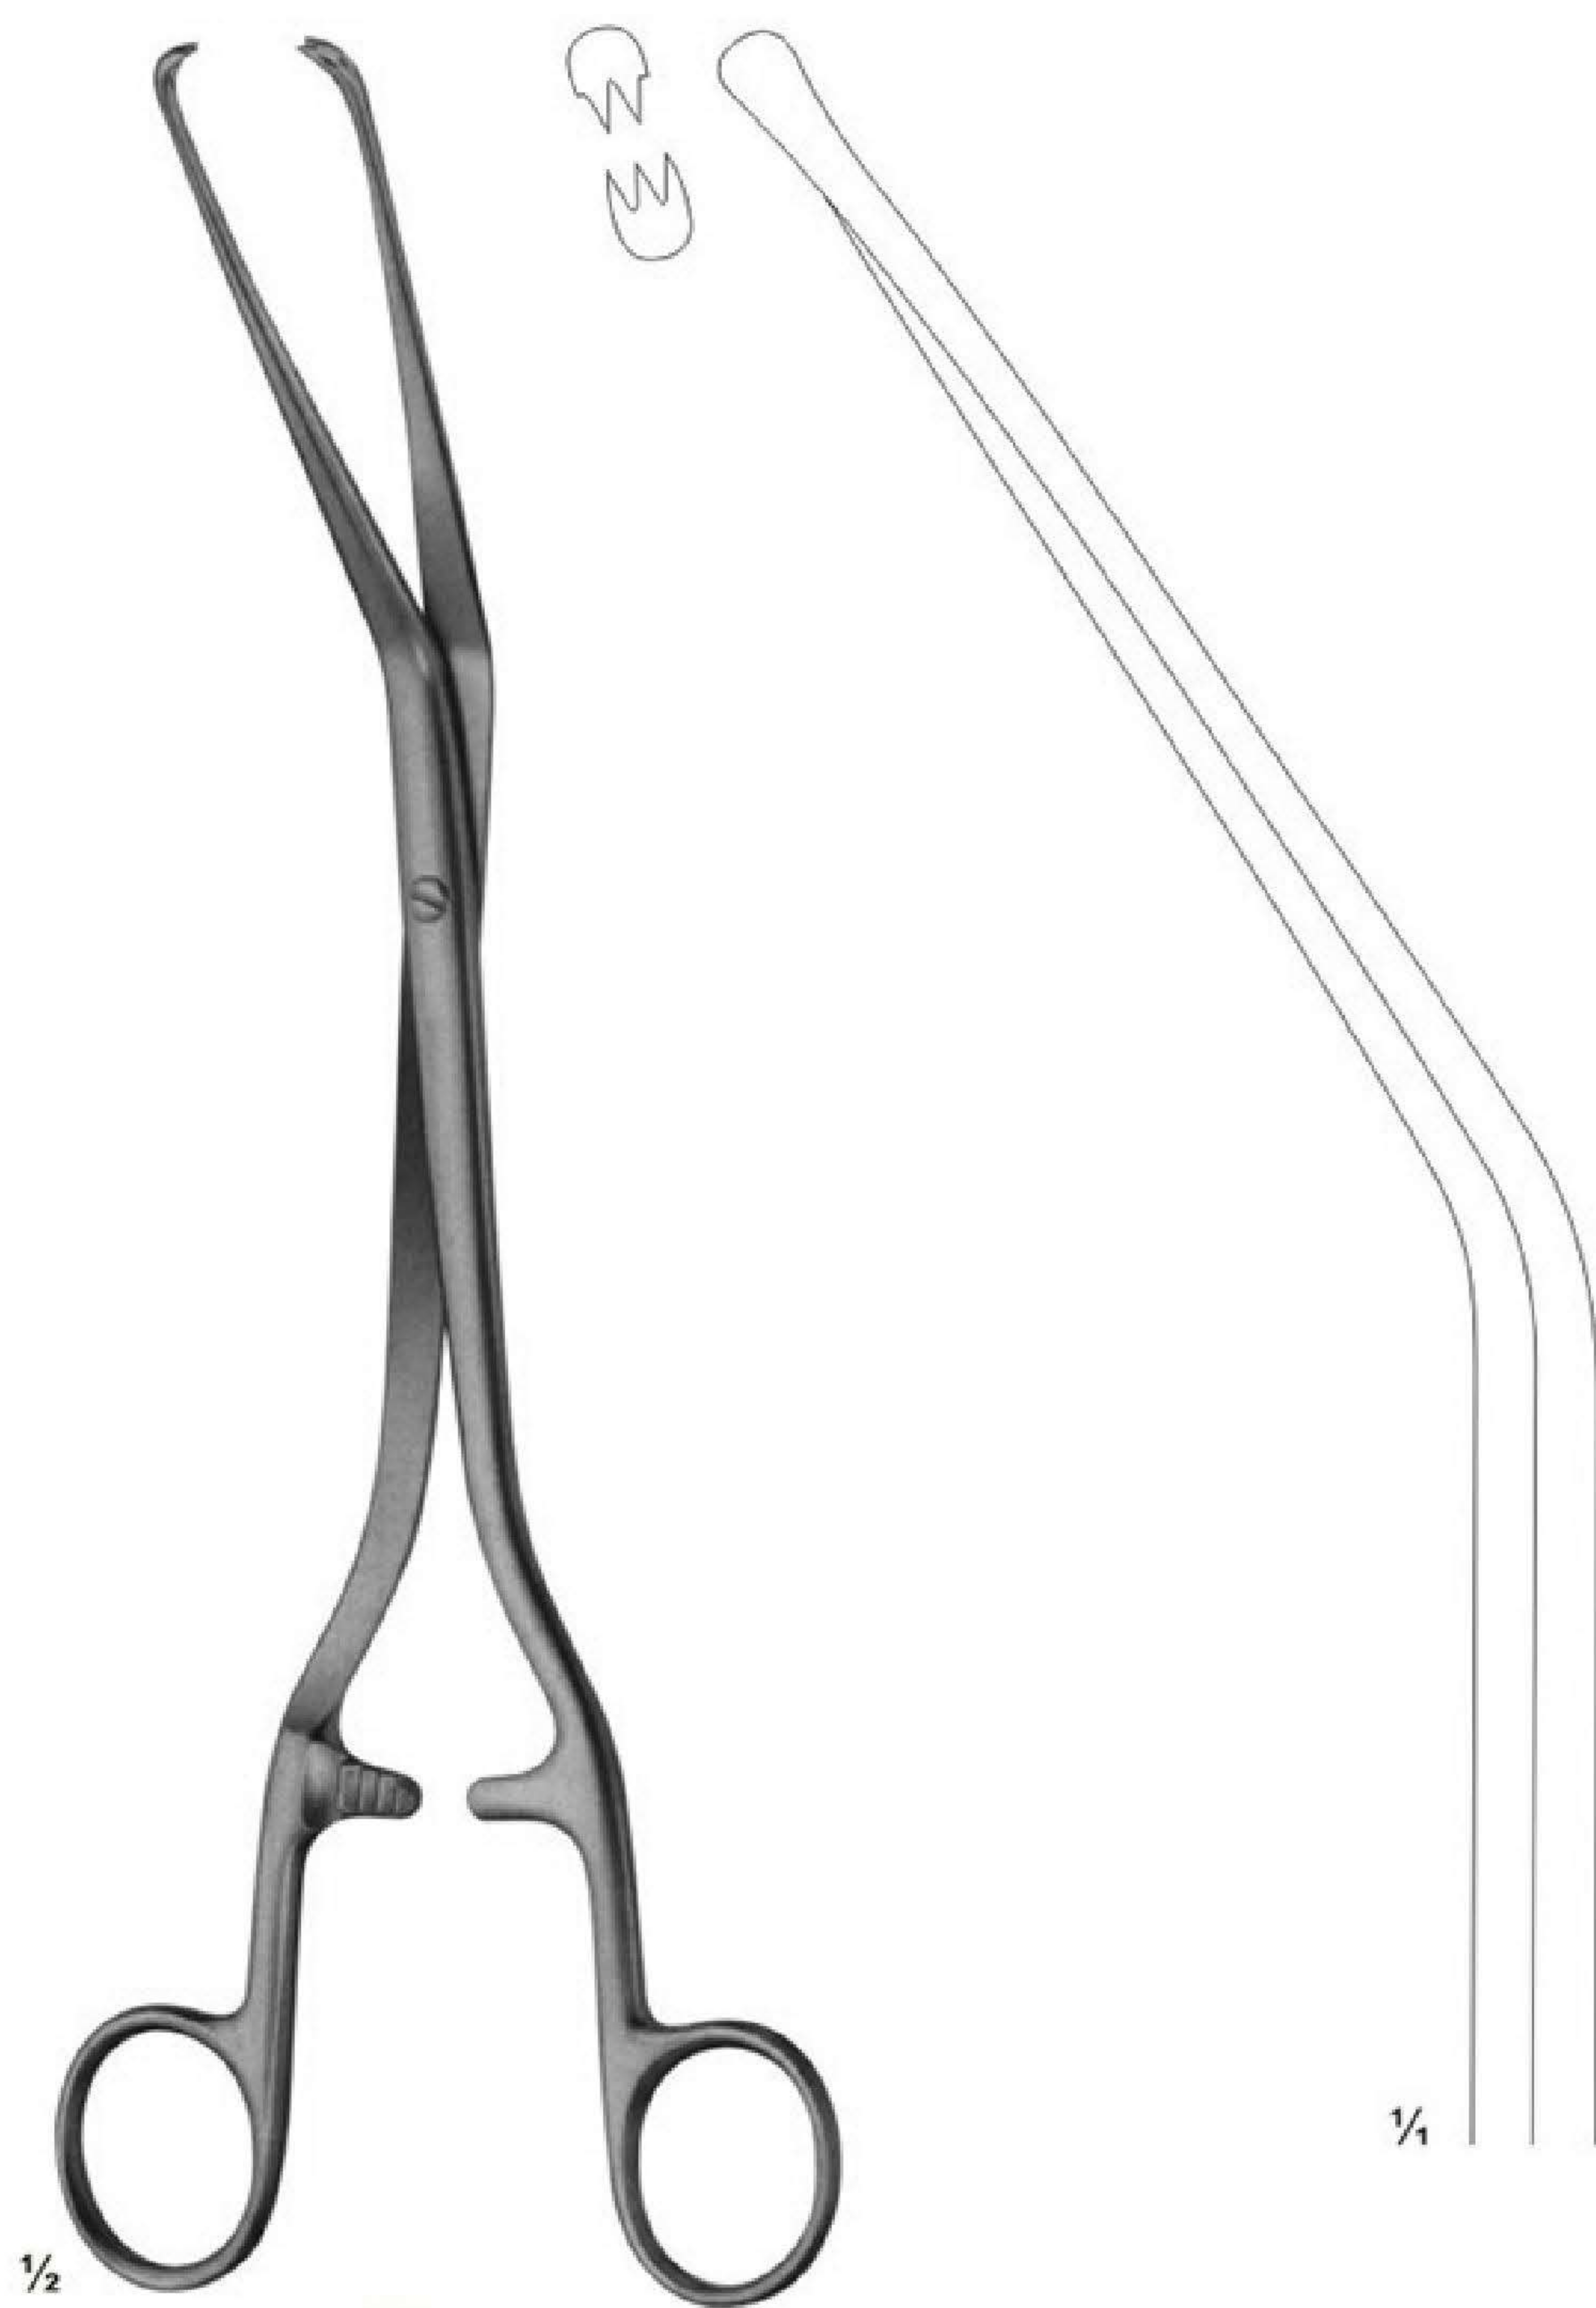

Forceps For Obstetrics

04-6385
HERFF
membrane puncturing
forceps
255 mm