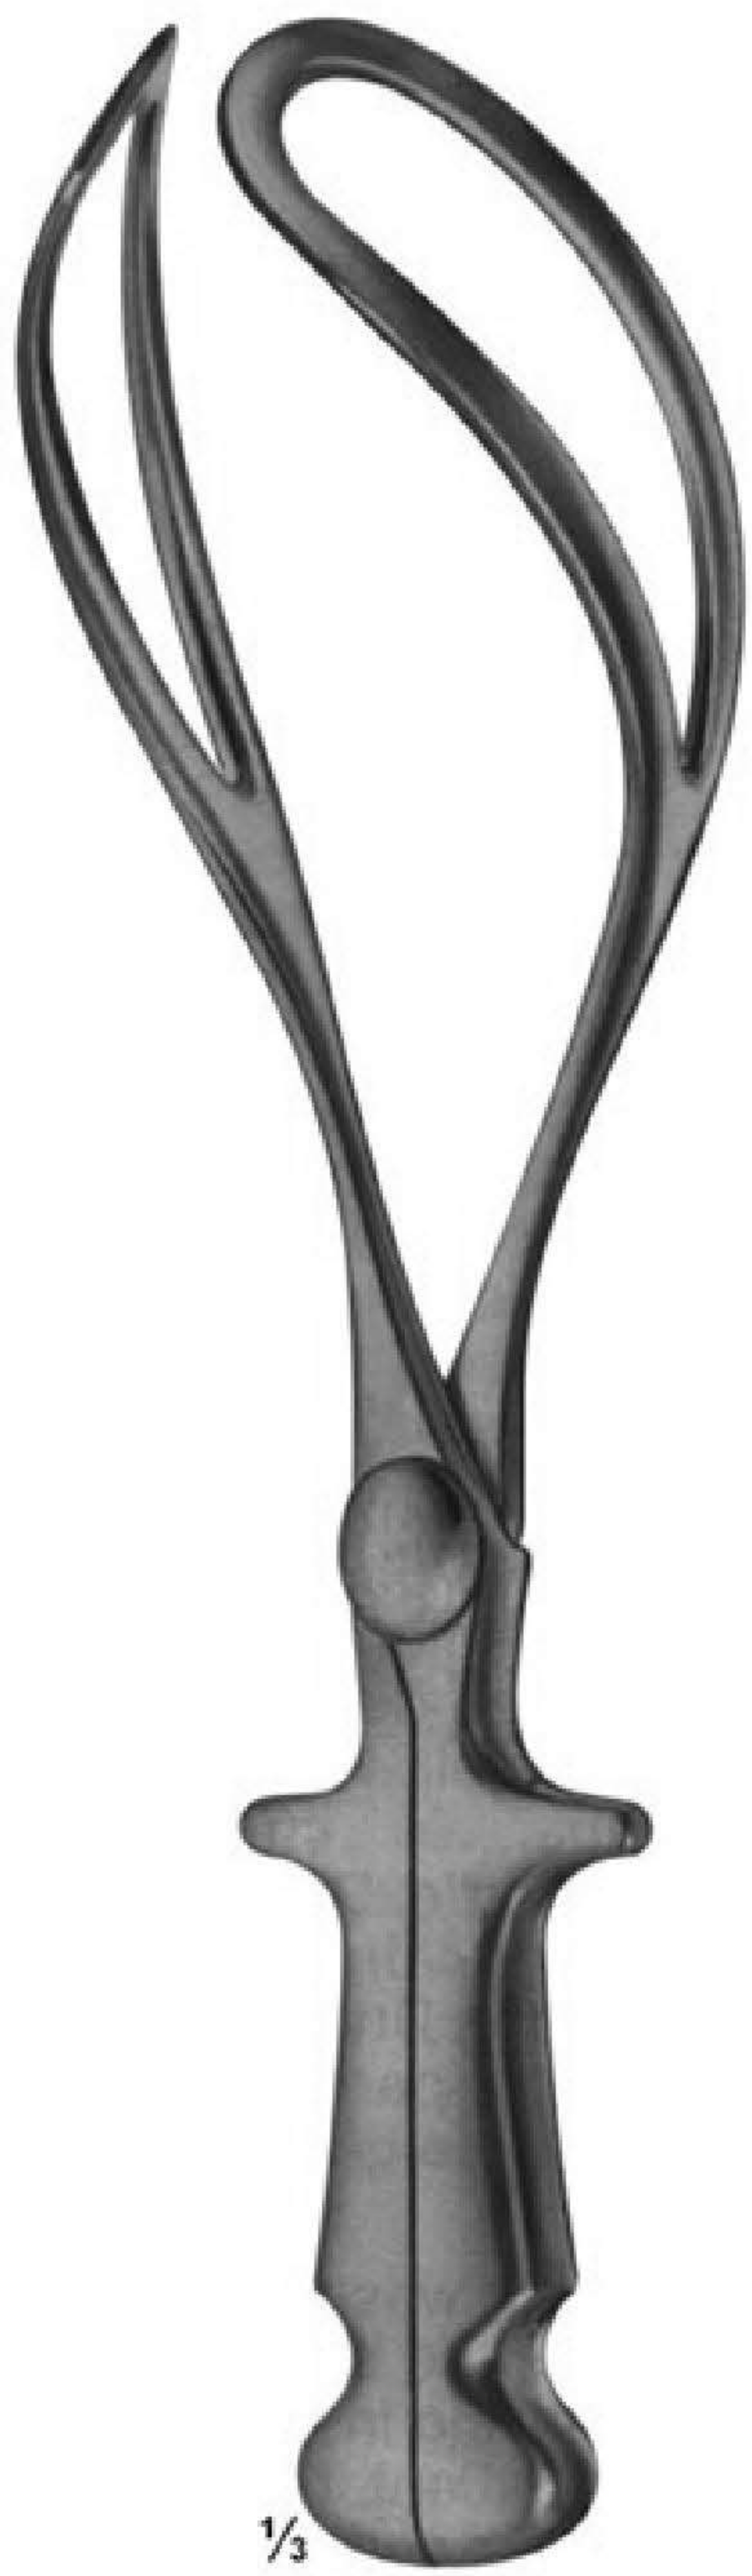

Obstetrics - Obstetrical Forceps

04-6392
NAEGELE
355 mm