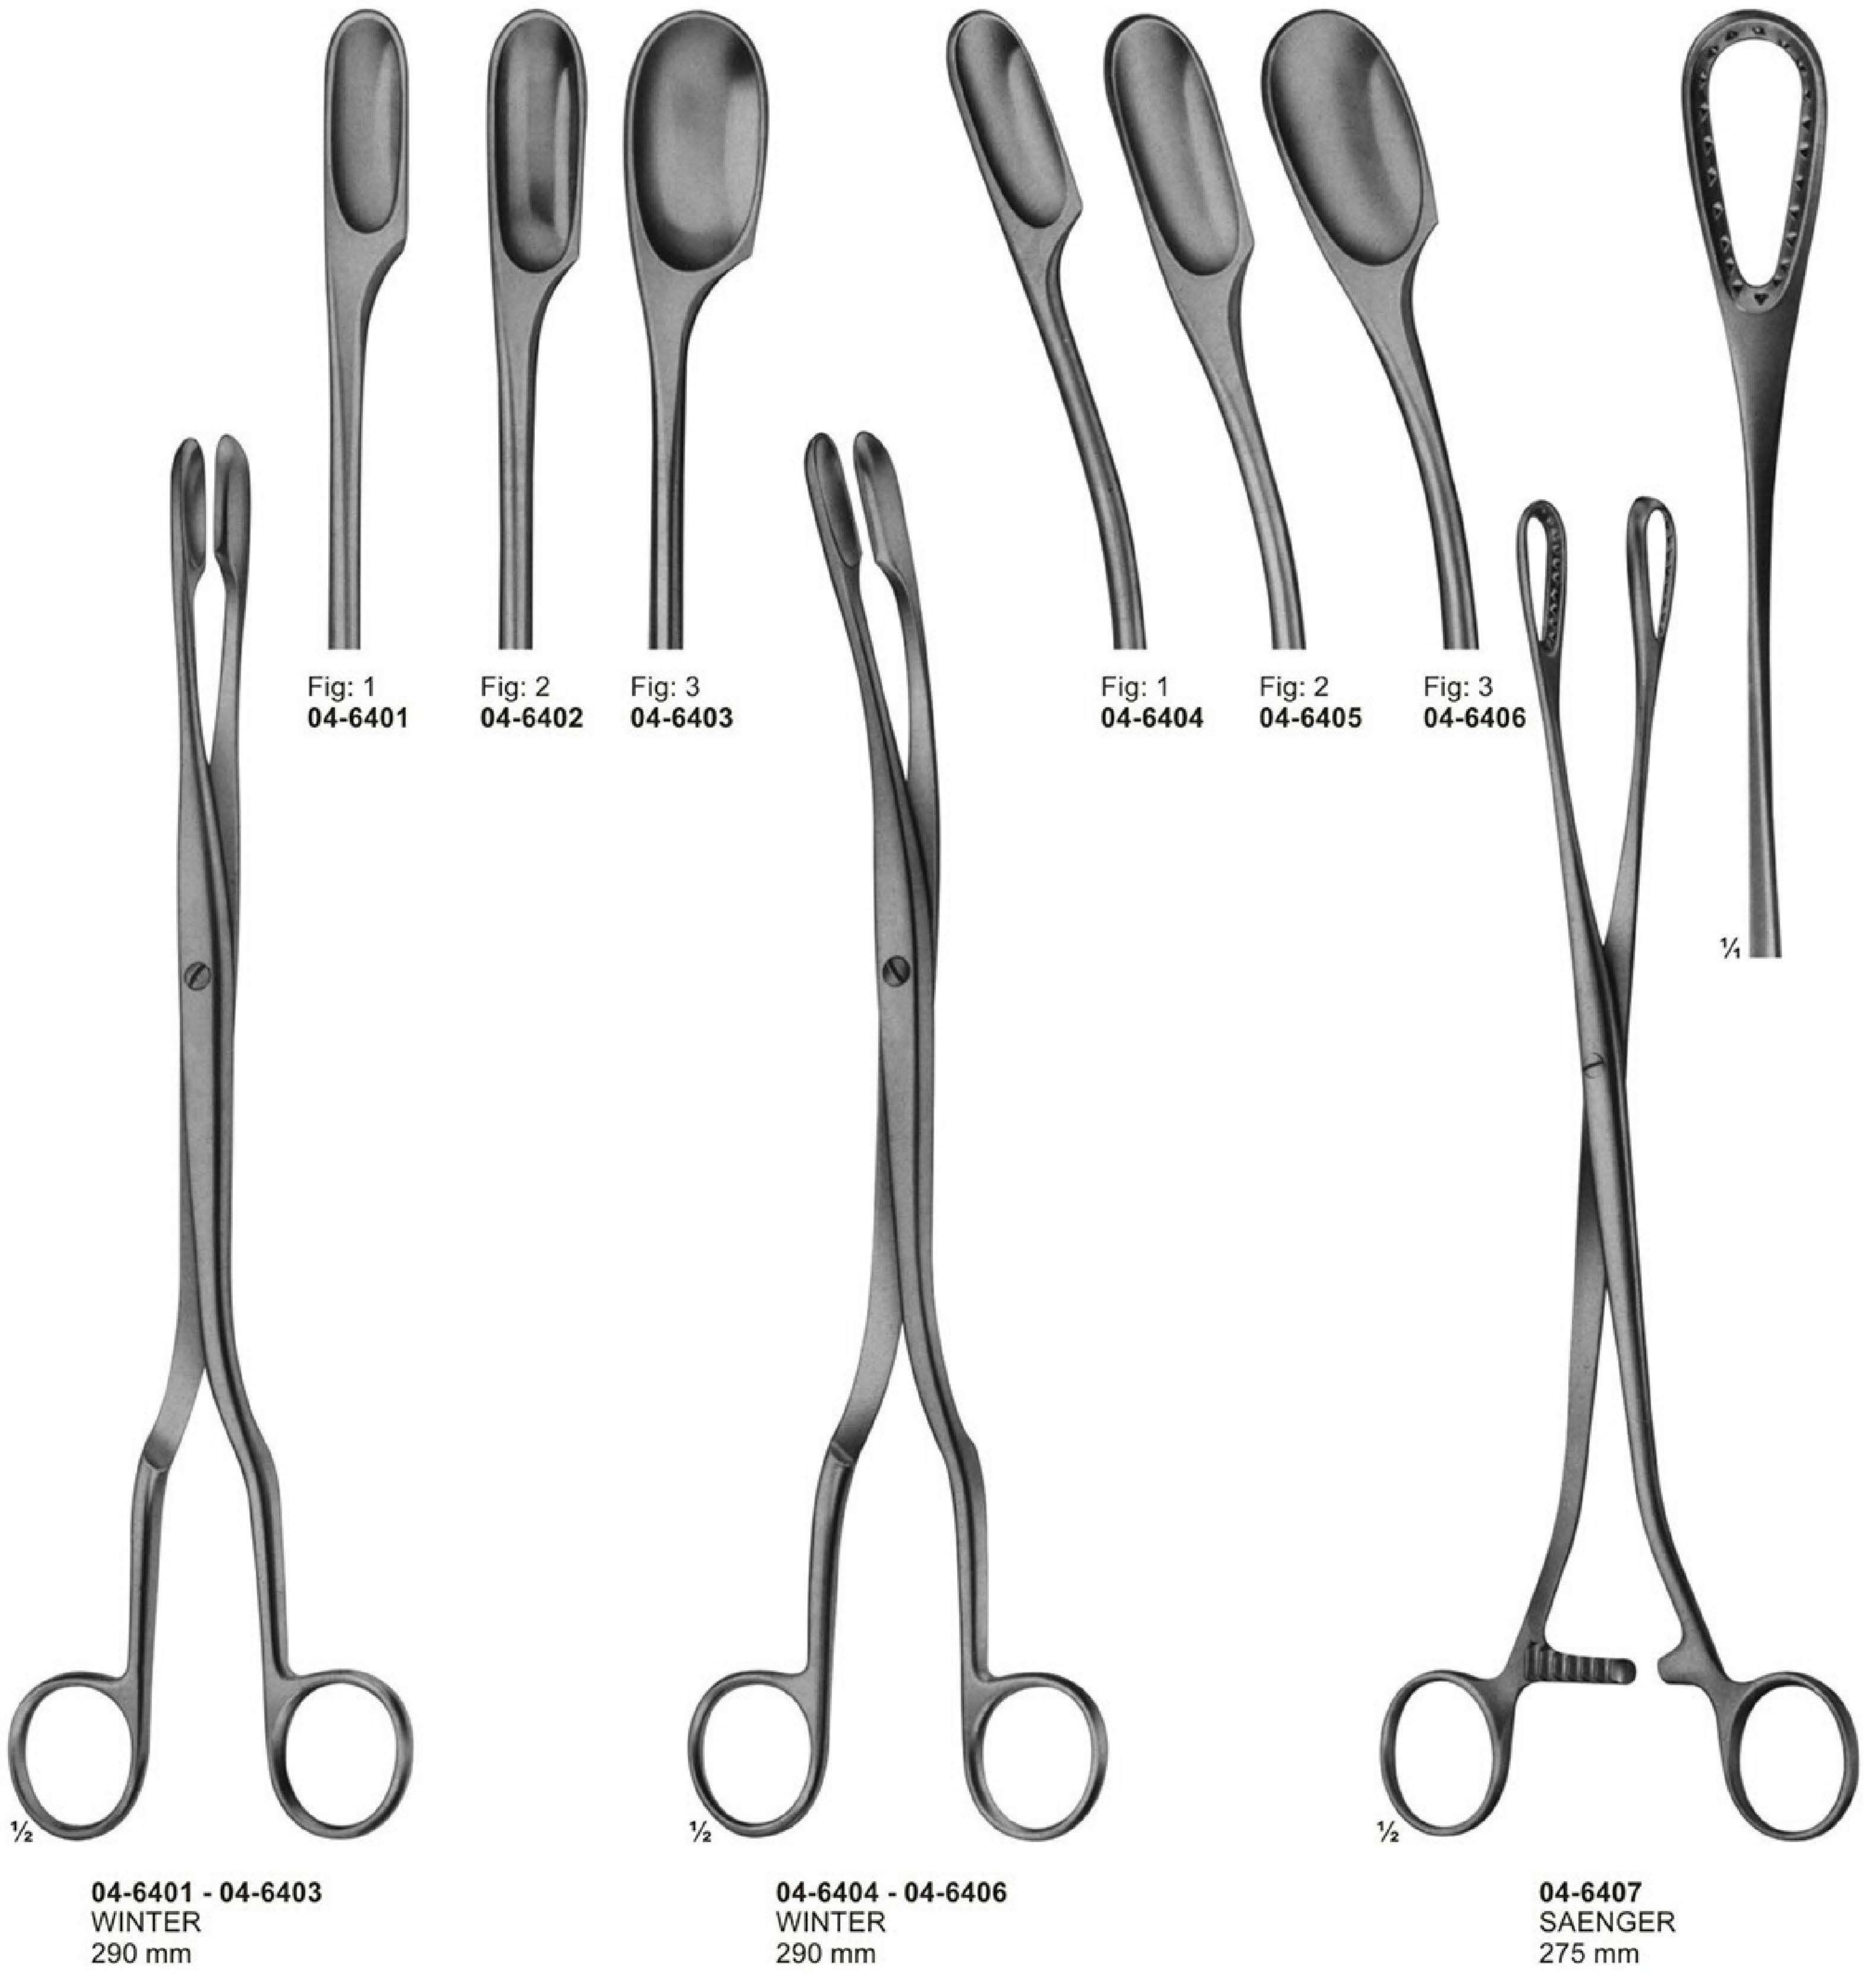

04-6383
SCHNEIDER
graduated in centimeters

The additional straight arm can be replaced. The pelvimeter with straight arm is used for localisation of the portio vaginalis uteri and of vaginal metastasis.

1/3

04-6396
SIMPSON
235mm

For caesarean
section

1/3

04-6397
WRIGLEY
250 mm

Obstetrics Forceps

04-6398
GREEN-ARMYTAGE
 Caesarean section haemostatic
 forceps, for edges of the transverse
 incision in the lower segment
 220 mm

04-6399
WILLETT
 Scalp Flap forceps
 185 mm

04-6400
GAUSS
 Scalp Flap forceps
 260 mm

Obstetrics-Placenta and Ovum Forceps

Fig: 1
04-6401

Fig: 2
04-6402

Fig: 3
04-6403

Fig: 1
04-6404

Fig: 2
04-6405

Obstetrics-Placenta and Ovum Forceps

04-6408
SAENGER
285 mm

04-6409
SAENGER
265 mm

04-6410 - 04-6411
LEWKOWITZ
245 mm

Obstetrics-Placenta and Ovum Forceps, Perforator, Cranioclast

04-6412
KELLY
320mm

04-6413
SMELLIE
Perforator
270mm