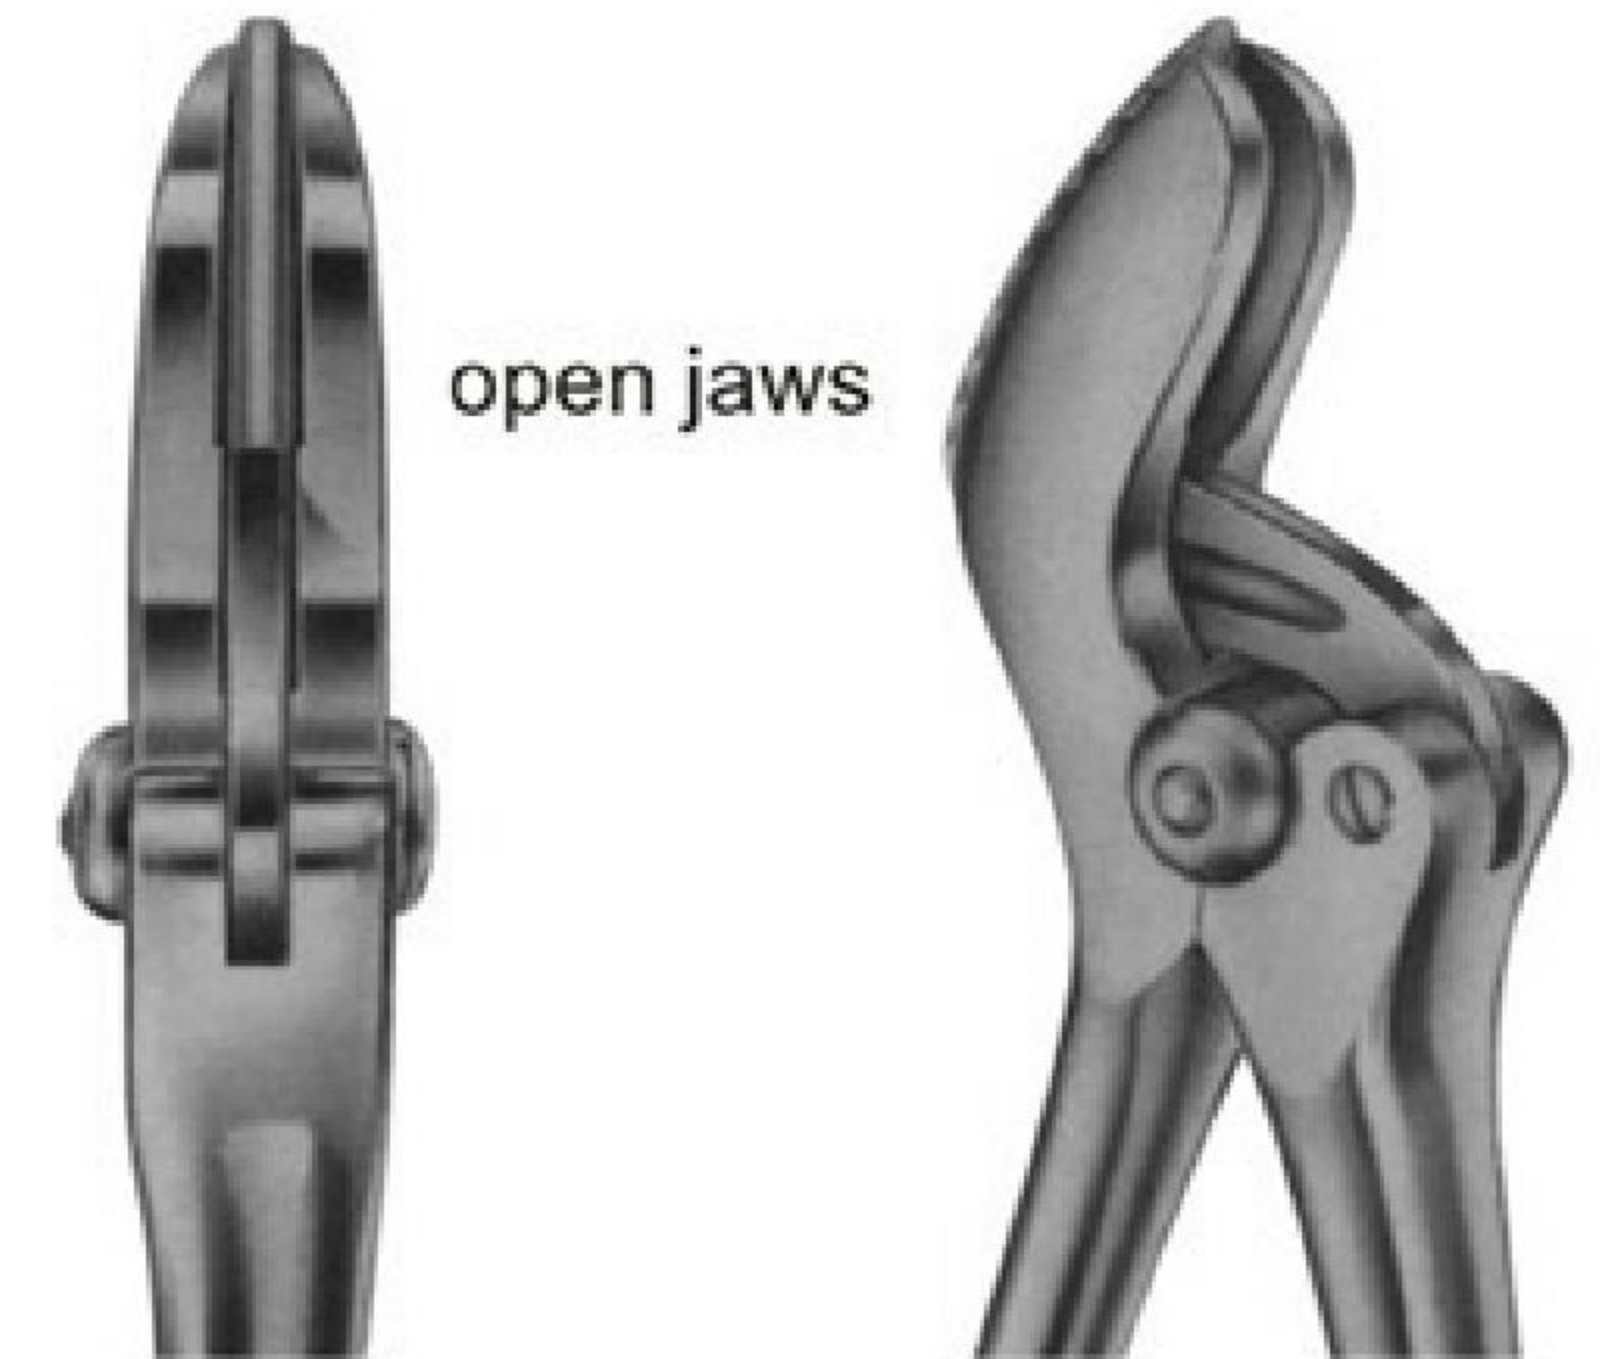

Plaster Scissors

For small plaster dressings

Plaster Shears

Special features:

The construction of the open jaws avoids tiresome clogging by plaster remnants and allows furthermore an easy cleaning. The shears do not glide off the plaster owing to the deep teething on the jaws.
The knives with hollow grinding have a better cutting ability and therefore less force is required.
The knives are guided by ball bearings.