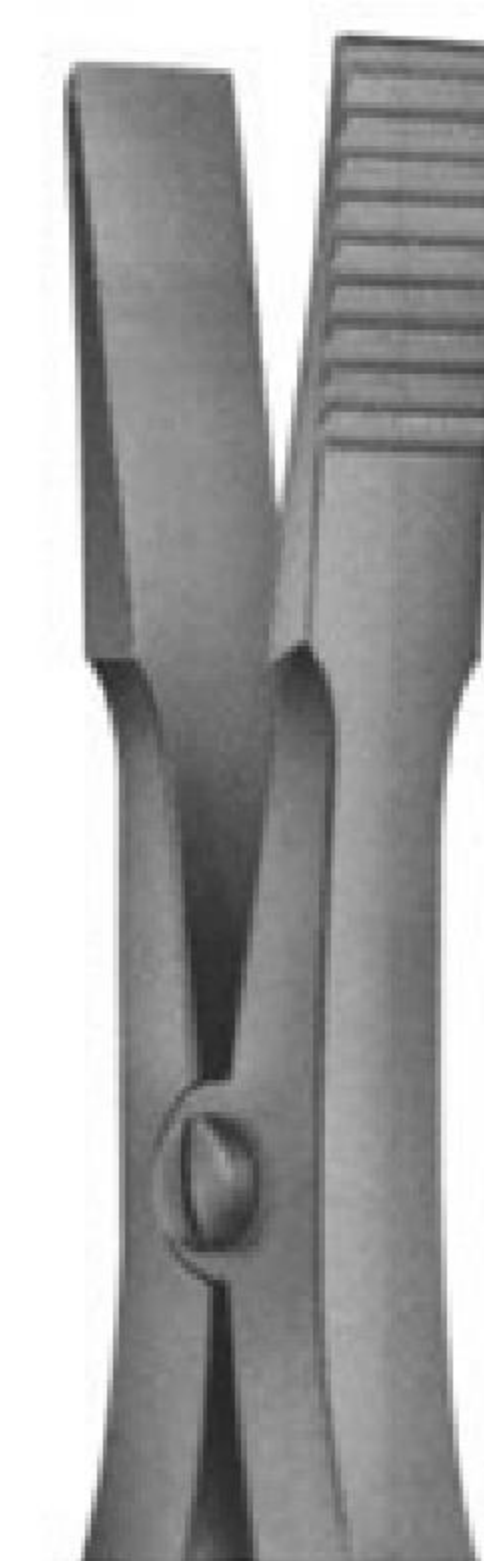

with removable jaws