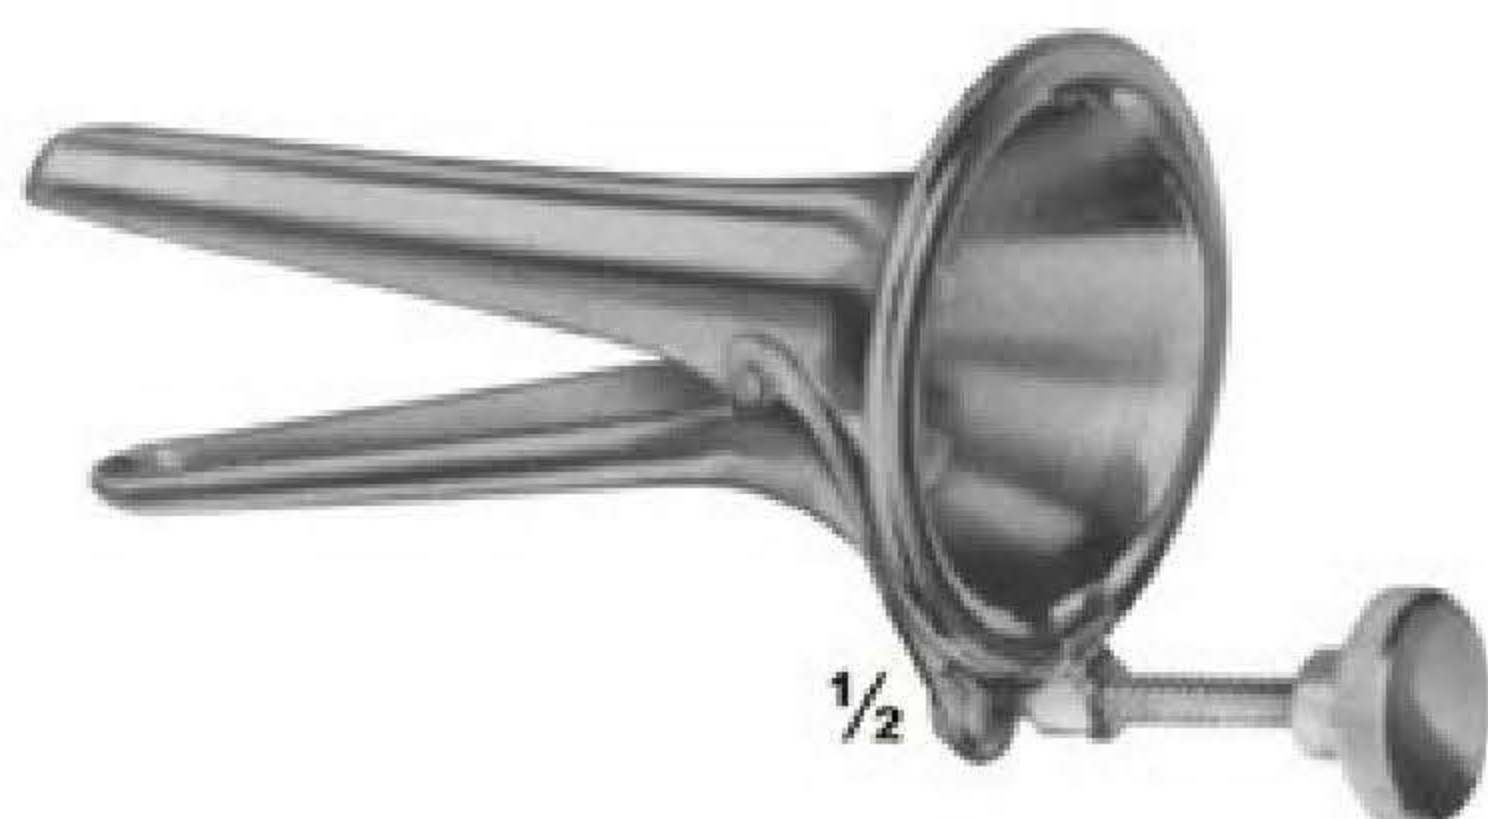

Vaginal specula

04-6001
COLLIN
for children
53 x 10 mm

04-6002 - 04-6005
COLLIN

04-6002	100/90mm	28 mm
04-6003	100/90mm	32 mm
04-6004	105/95mm	35 mm
04-6005	115/105mm	40 mm
Total length/working length		width

04-6006
COLLIN
for virgins
95/85 x 18 mm

04-6007
CUSCO
for virgins
75 x 17 mm

04-6008
CUSCO
for virgins
75 x 17 mm

04-6009 - 04-6011
CUSCO
Swiss patterns features:
long and narrow

04-6009	92X23-25 mm
04-6010	100x25-27 mm
04-6011	110x27-30 mm

Vaginal Specula

1/2

04-6012 - 04-6015
CUSCO
STANDARD
04-6012 80X24 mm
04-6013 80X32 mm
04-6014 90X36 mm
04-6015 110X37 mm

1/2

04-6016 - 04-6019
CUSCO
04-6016 80X24 mm
04-6017 80X32 mm
04-6018 90X36 mm
04-6019 110X37 mm