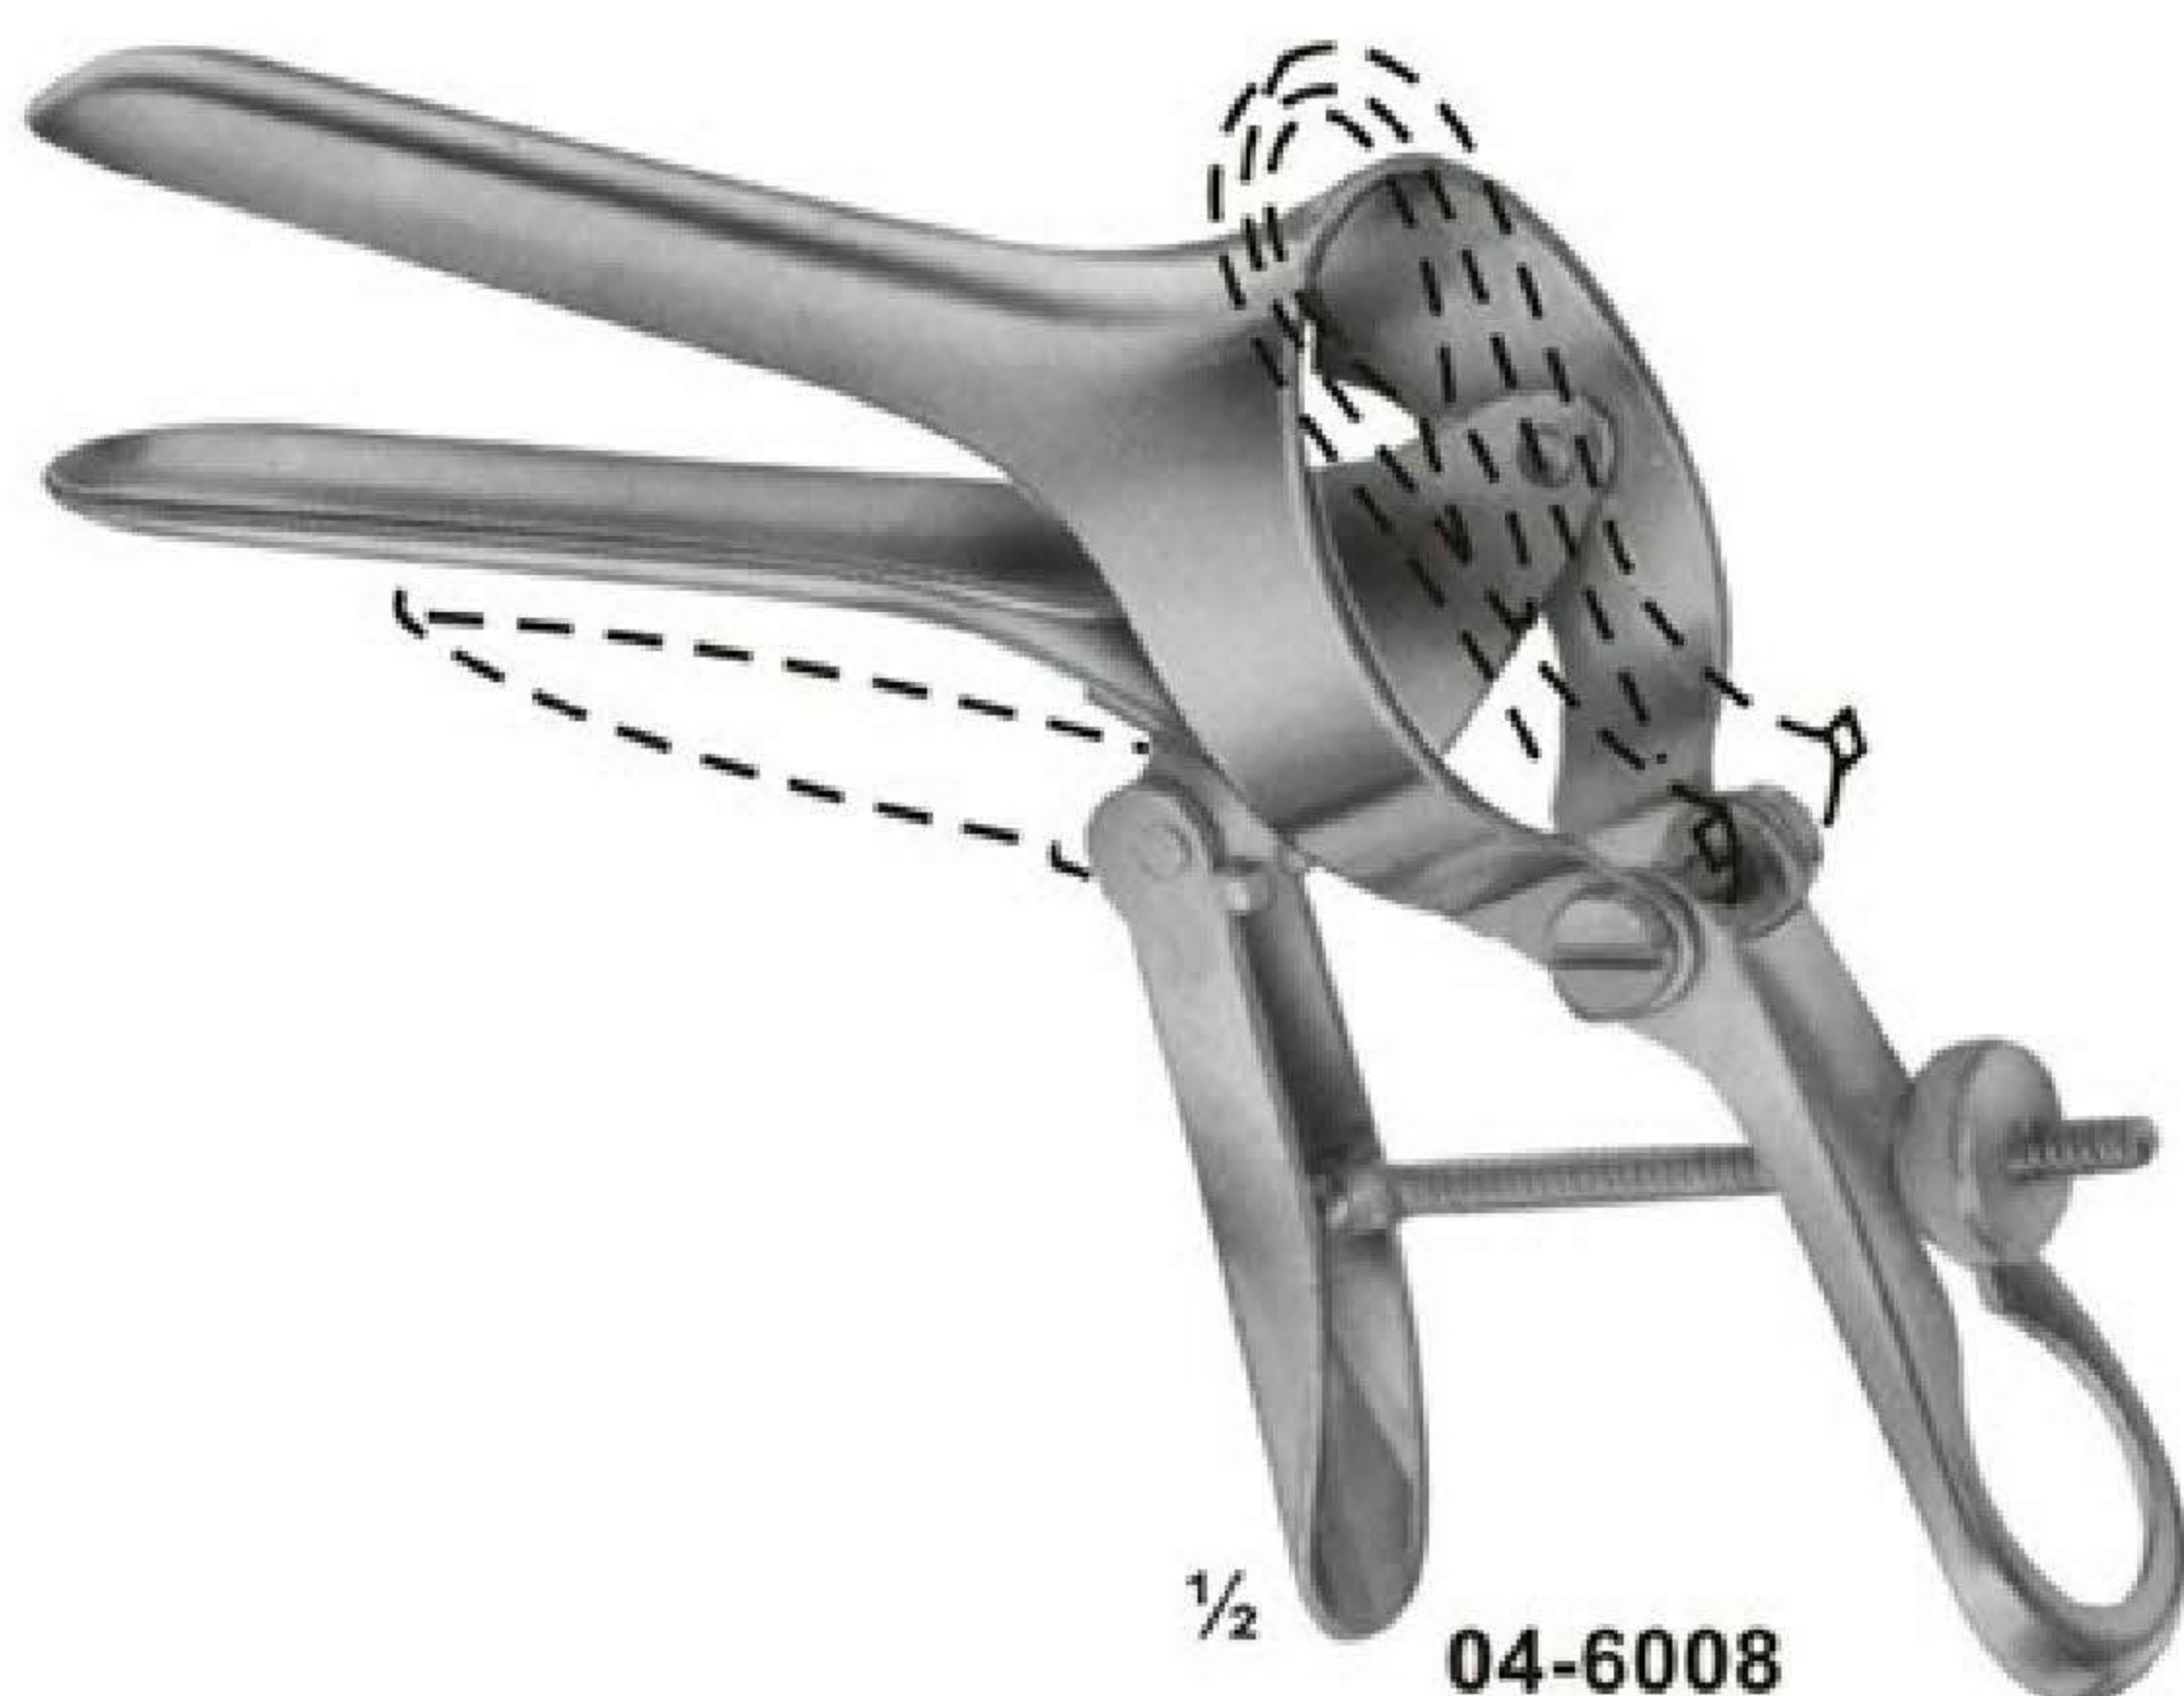

04-6008
CUSCO
for virgins
75 x 17 mm