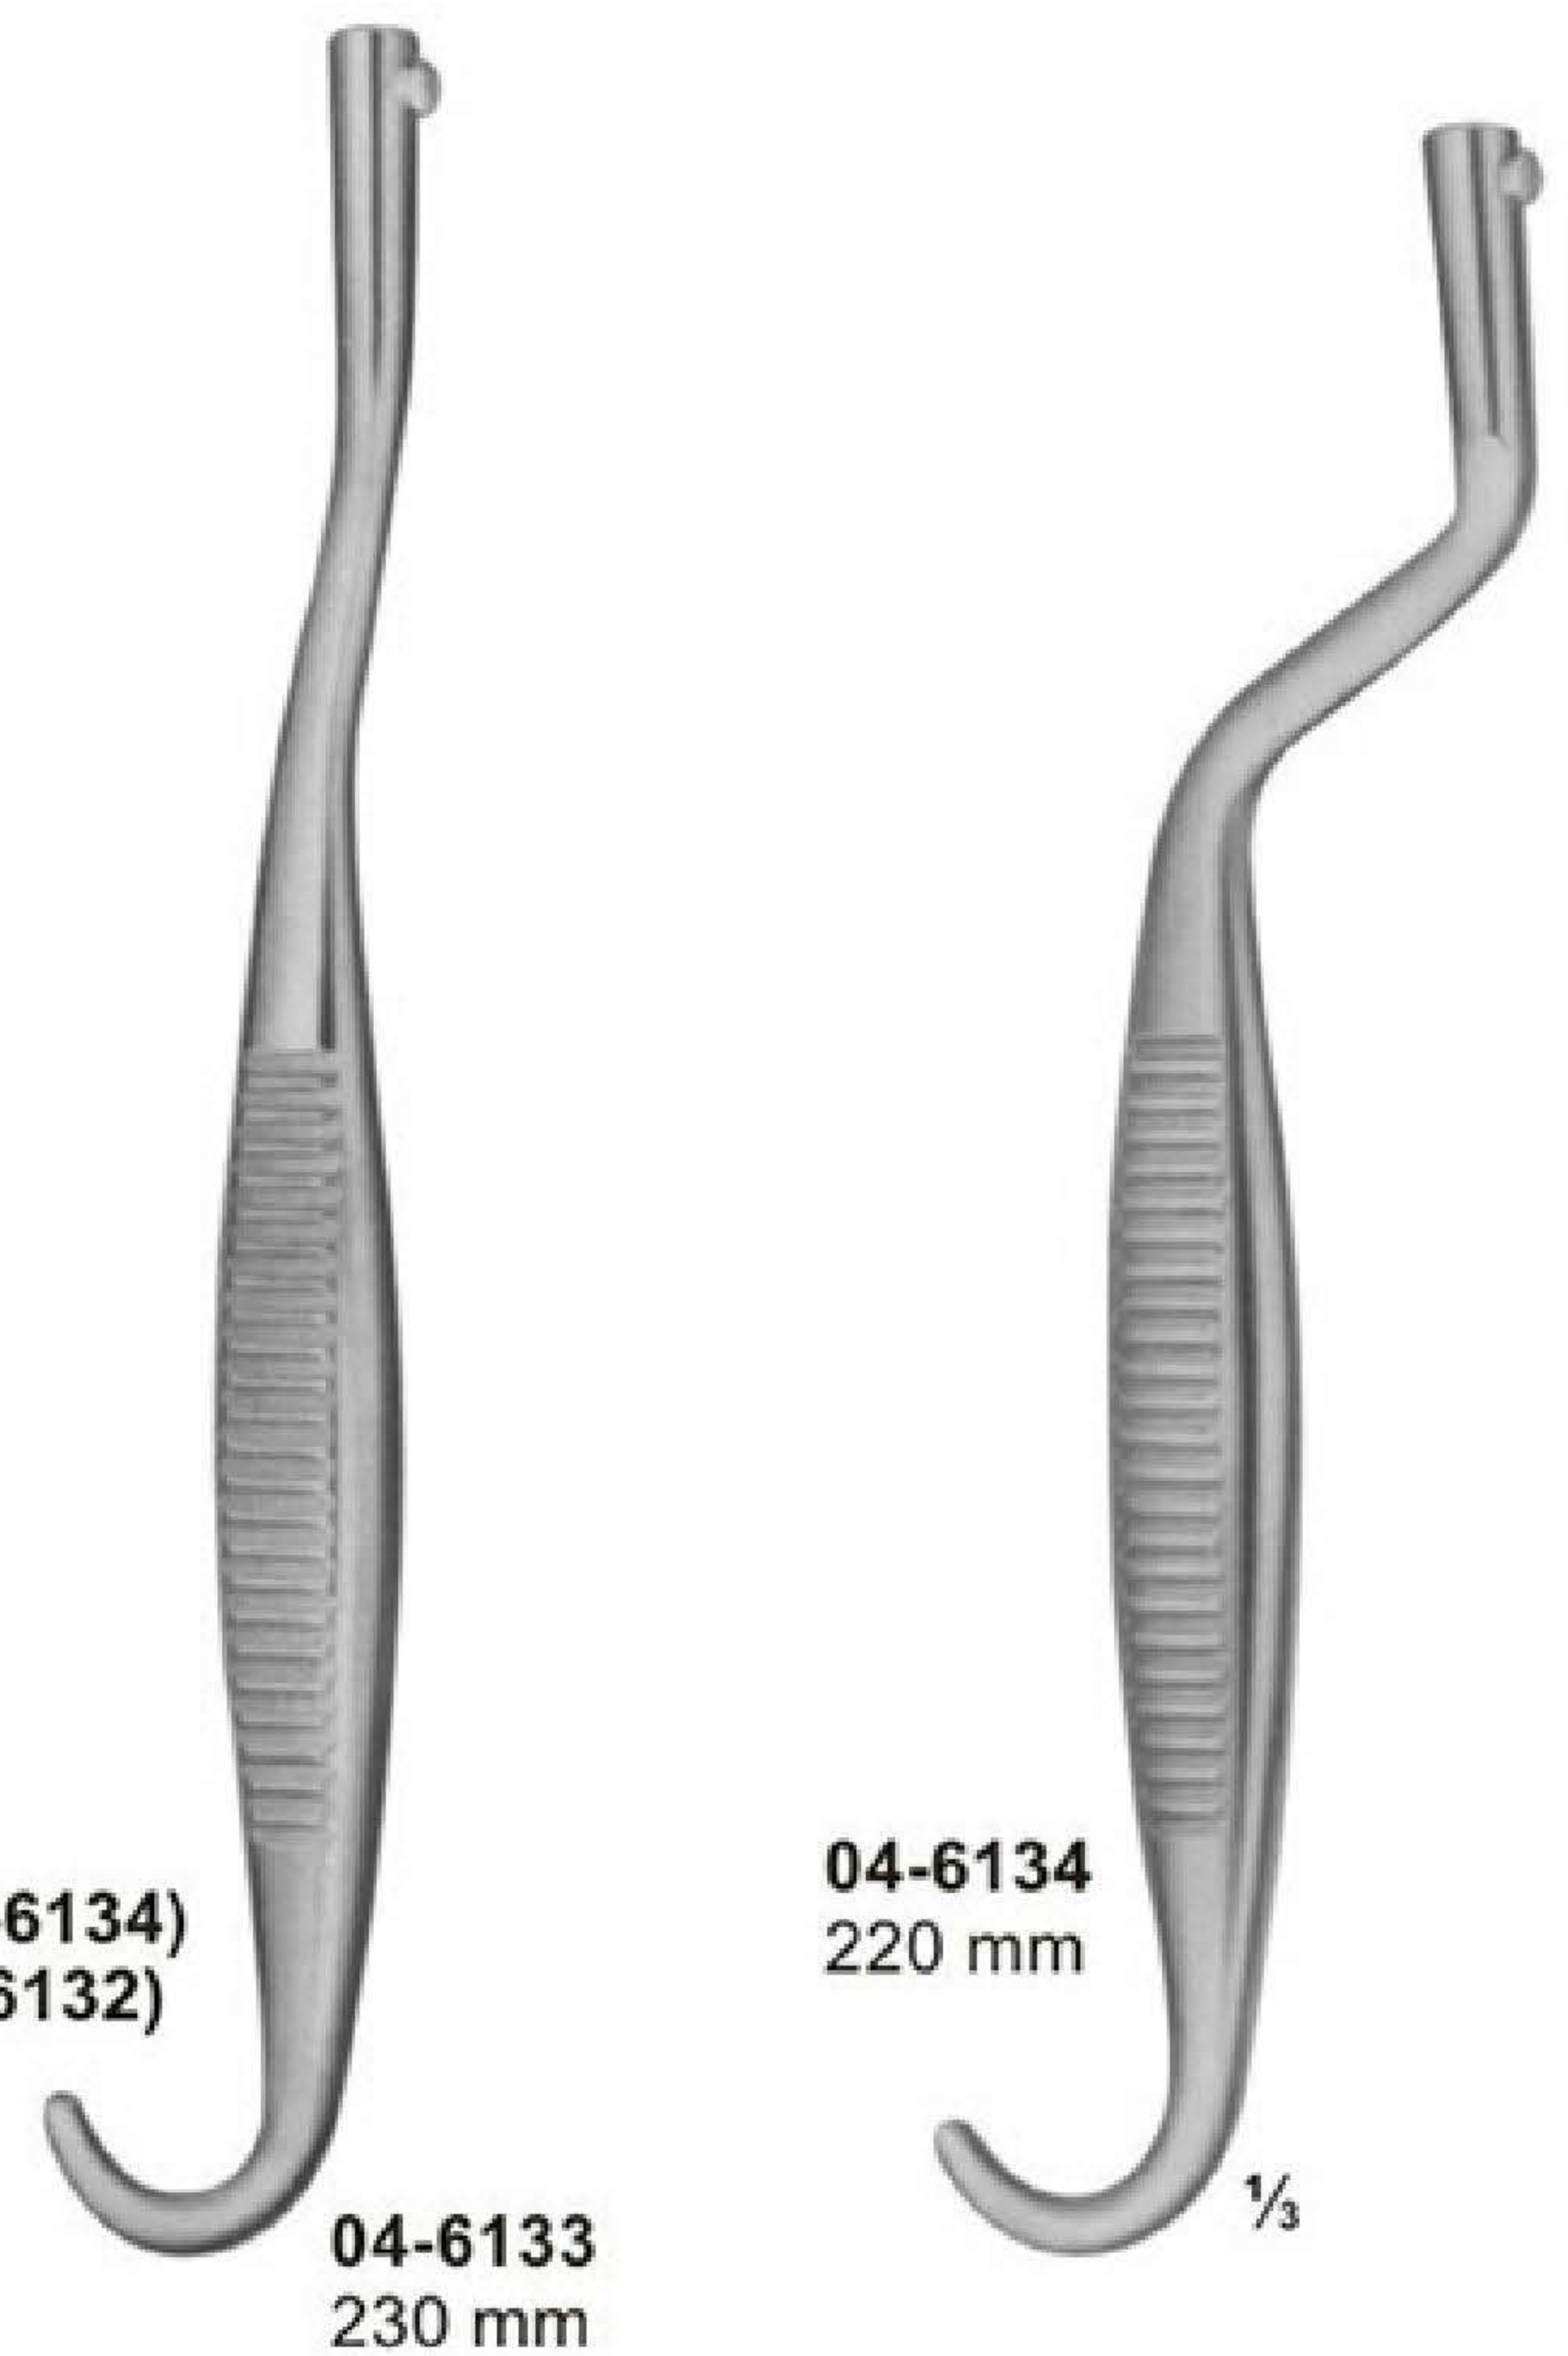

Vaginal Specula / Retractors

04-6095 - 04-6099
 BREISKY
 WIENER MODELL/
 VIENNA PATTERN
04-6095 100 X 20 mm
04-6096 100 X 25 mm
04-6097 100 X 30 mm
04-6098 100 X 35 mm
04-6099 100 X 40 mm
 300 mm

04-6100 - 04-6104
 BREISKY
 WIENER MODELL/
 VIENNA PATTERN
04-6100 130 X 20 mm
04-6101 130 X 25 mm
04-6102 130 X 30 mm
04-6103 130 X 35 mm
04-6104 130 X 40 mm
 320 mm

04-6110
 115 X 26 mm
 275 mm

04-6109 - 04-6110
 SIMON
 115 X 22 mm
 275 mm

04-6111
 AUVARD
 65 X 38 mm - 28 mm
 1,530 kg = 3 lbs
 with fixed weight
 230 mm

04-6112 - 04-6113
 AUVARD
 04-6112 75 X 42-40 mm
 04-6113 105 X 43-40 mm
 1,470 kg = 3 lbs
 with detachable weight
 230 mm

04-6114 - 04-6117
 MARTIN
 with hook shaped
 handle for hanging
 in weights
 270 mm

Vaginal Speculas

The mentioned blades (04-6118 - 04-6122 and 04-6125 - 04-6132) can be exchanged. They fit handle (04-6123), as well as handles (04-6133 and 04-6134).

04-6118 - 04-6124
 SCHERBACK
 Set consisting of:
 handle 04-6123
 weight 04-6124
 4 blades 04-6118 - 04-6121

04-6133
 BOZEMANN
 Set consisting of:
 2 handle (04-6133 - 04-6134)
 8 blades(04-6125 - 04-6132)