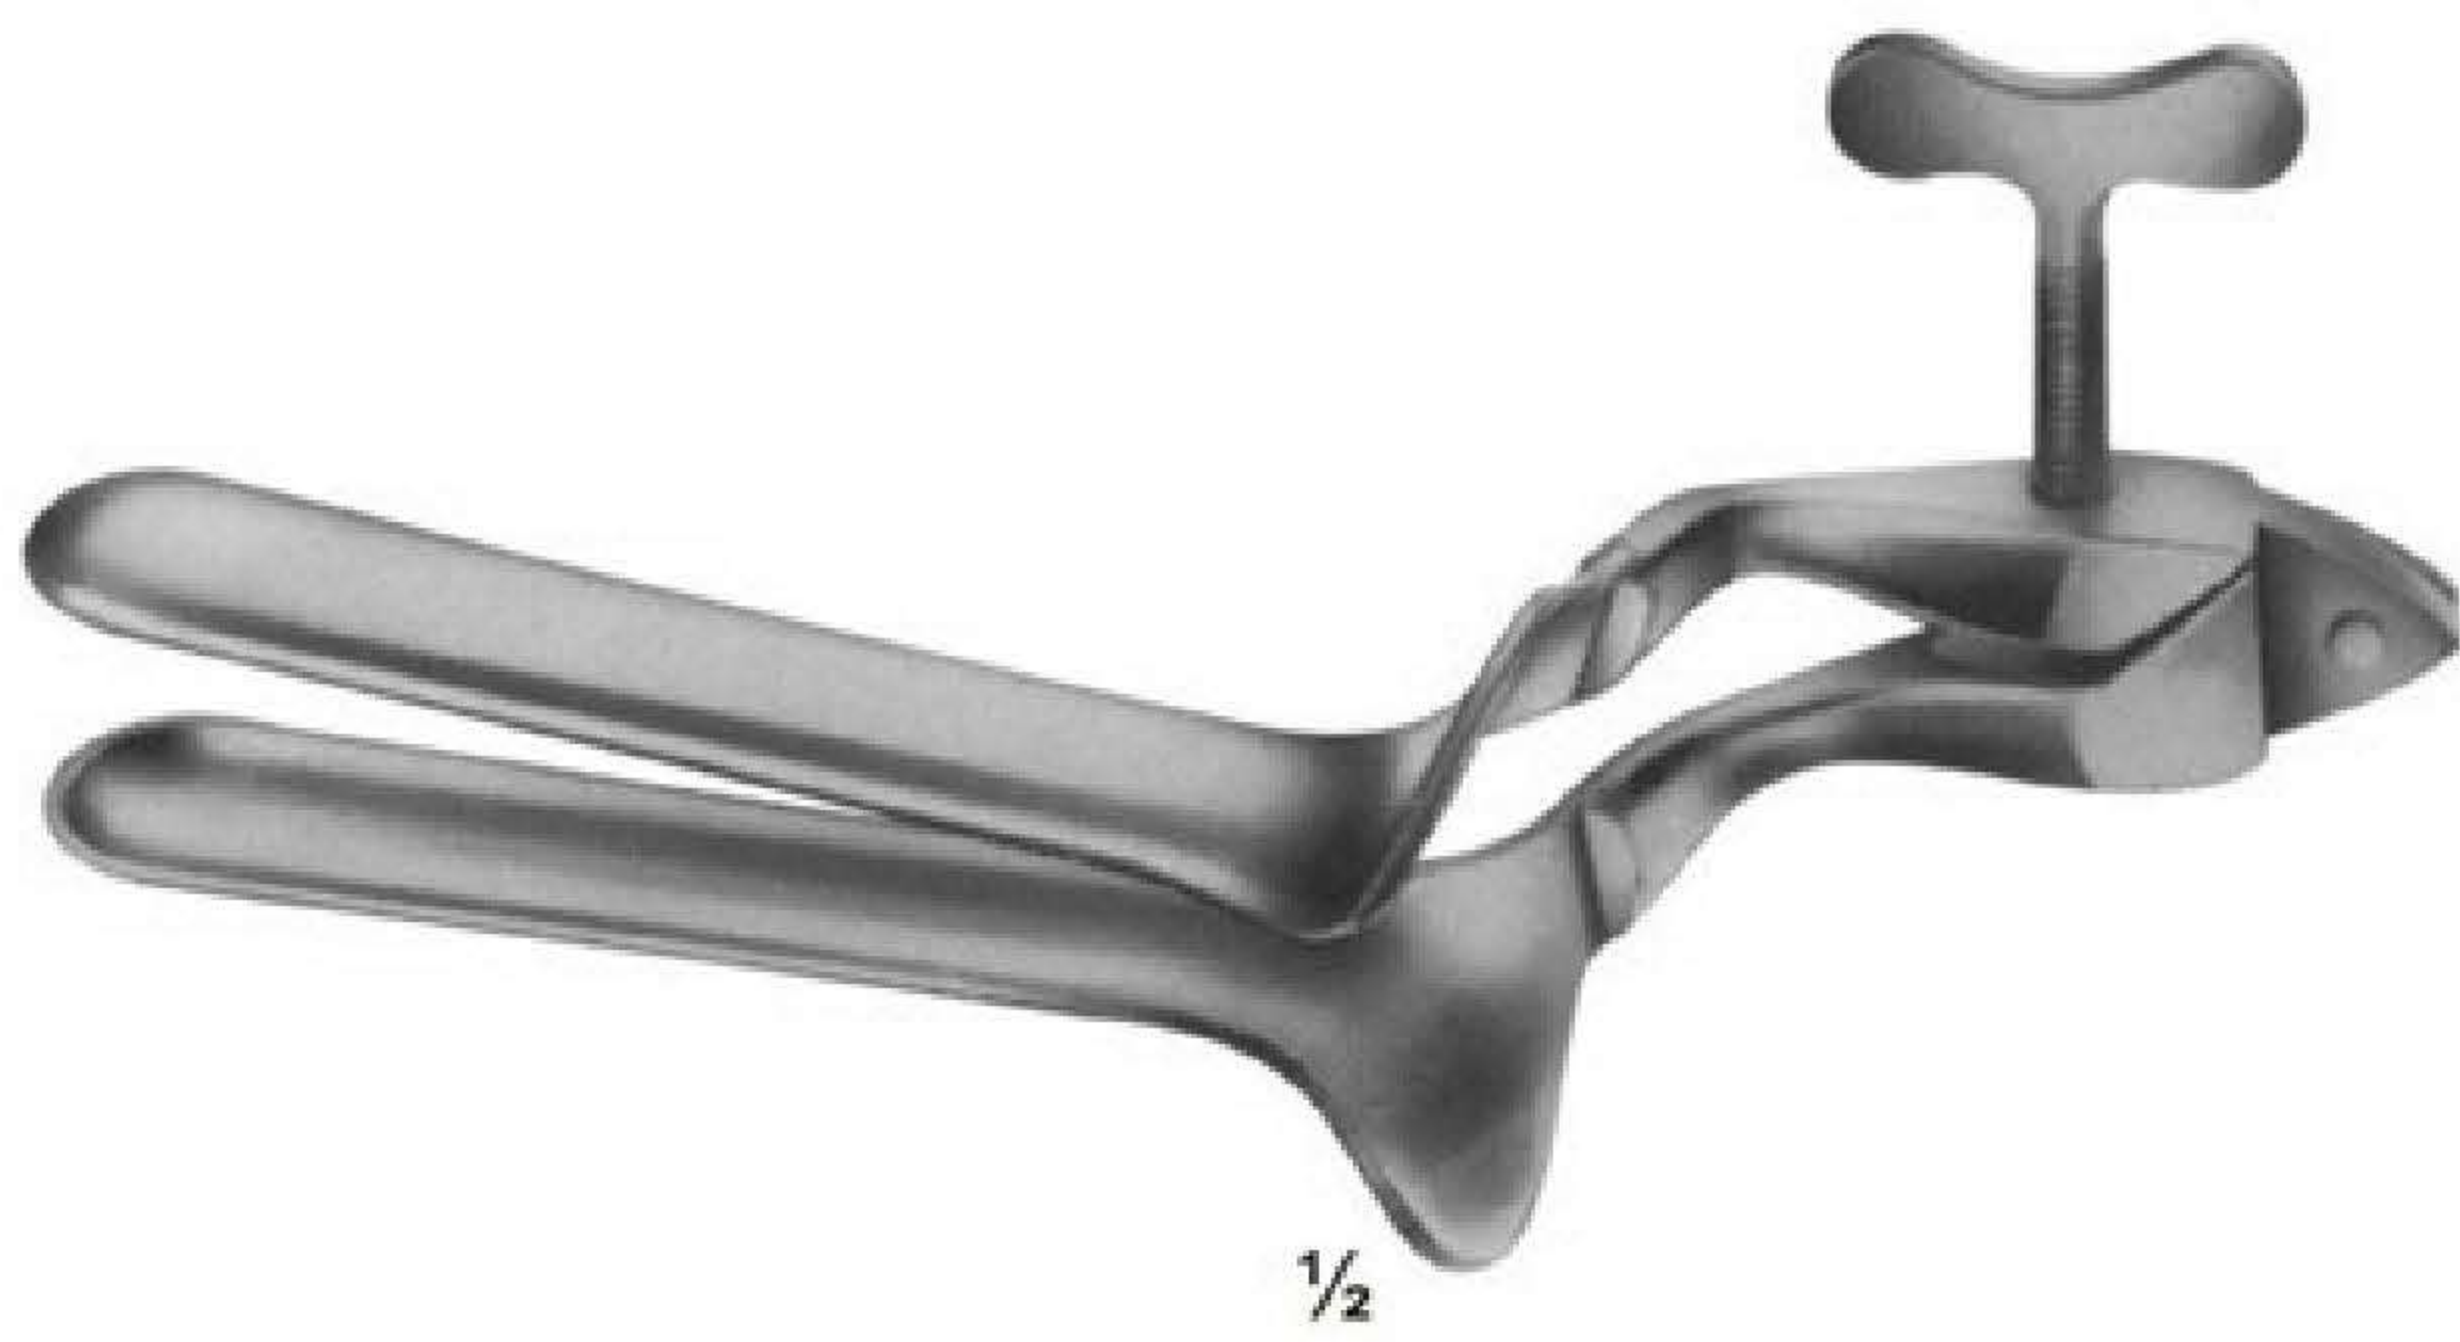

Vaginal specula

04-6001
COLLIN
for children
53 x 10 mm

04-6002 - 04-6005
COLLIN

04-6002	100/90mm	28 mm
04-6003	100/90mm	32 mm
04-6004	105/95mm	35 mm
04-6005	115/105mm	40 mm
Total length/working length		width

Vaginal Specula

1/2

04-6012 - 04-6015
CUSCO
STANDARD
04-6012 80X24 mm
04-6013 80X32 mm
04-6014 90X36 mm
04-6015 110X37 mm

1/2

04-6016 - 04-6019
CUSCO
04-6016 80X24 mm
04-6017 80X32 mm
04-6018 90X36 mm
04-6019 110X37 mm