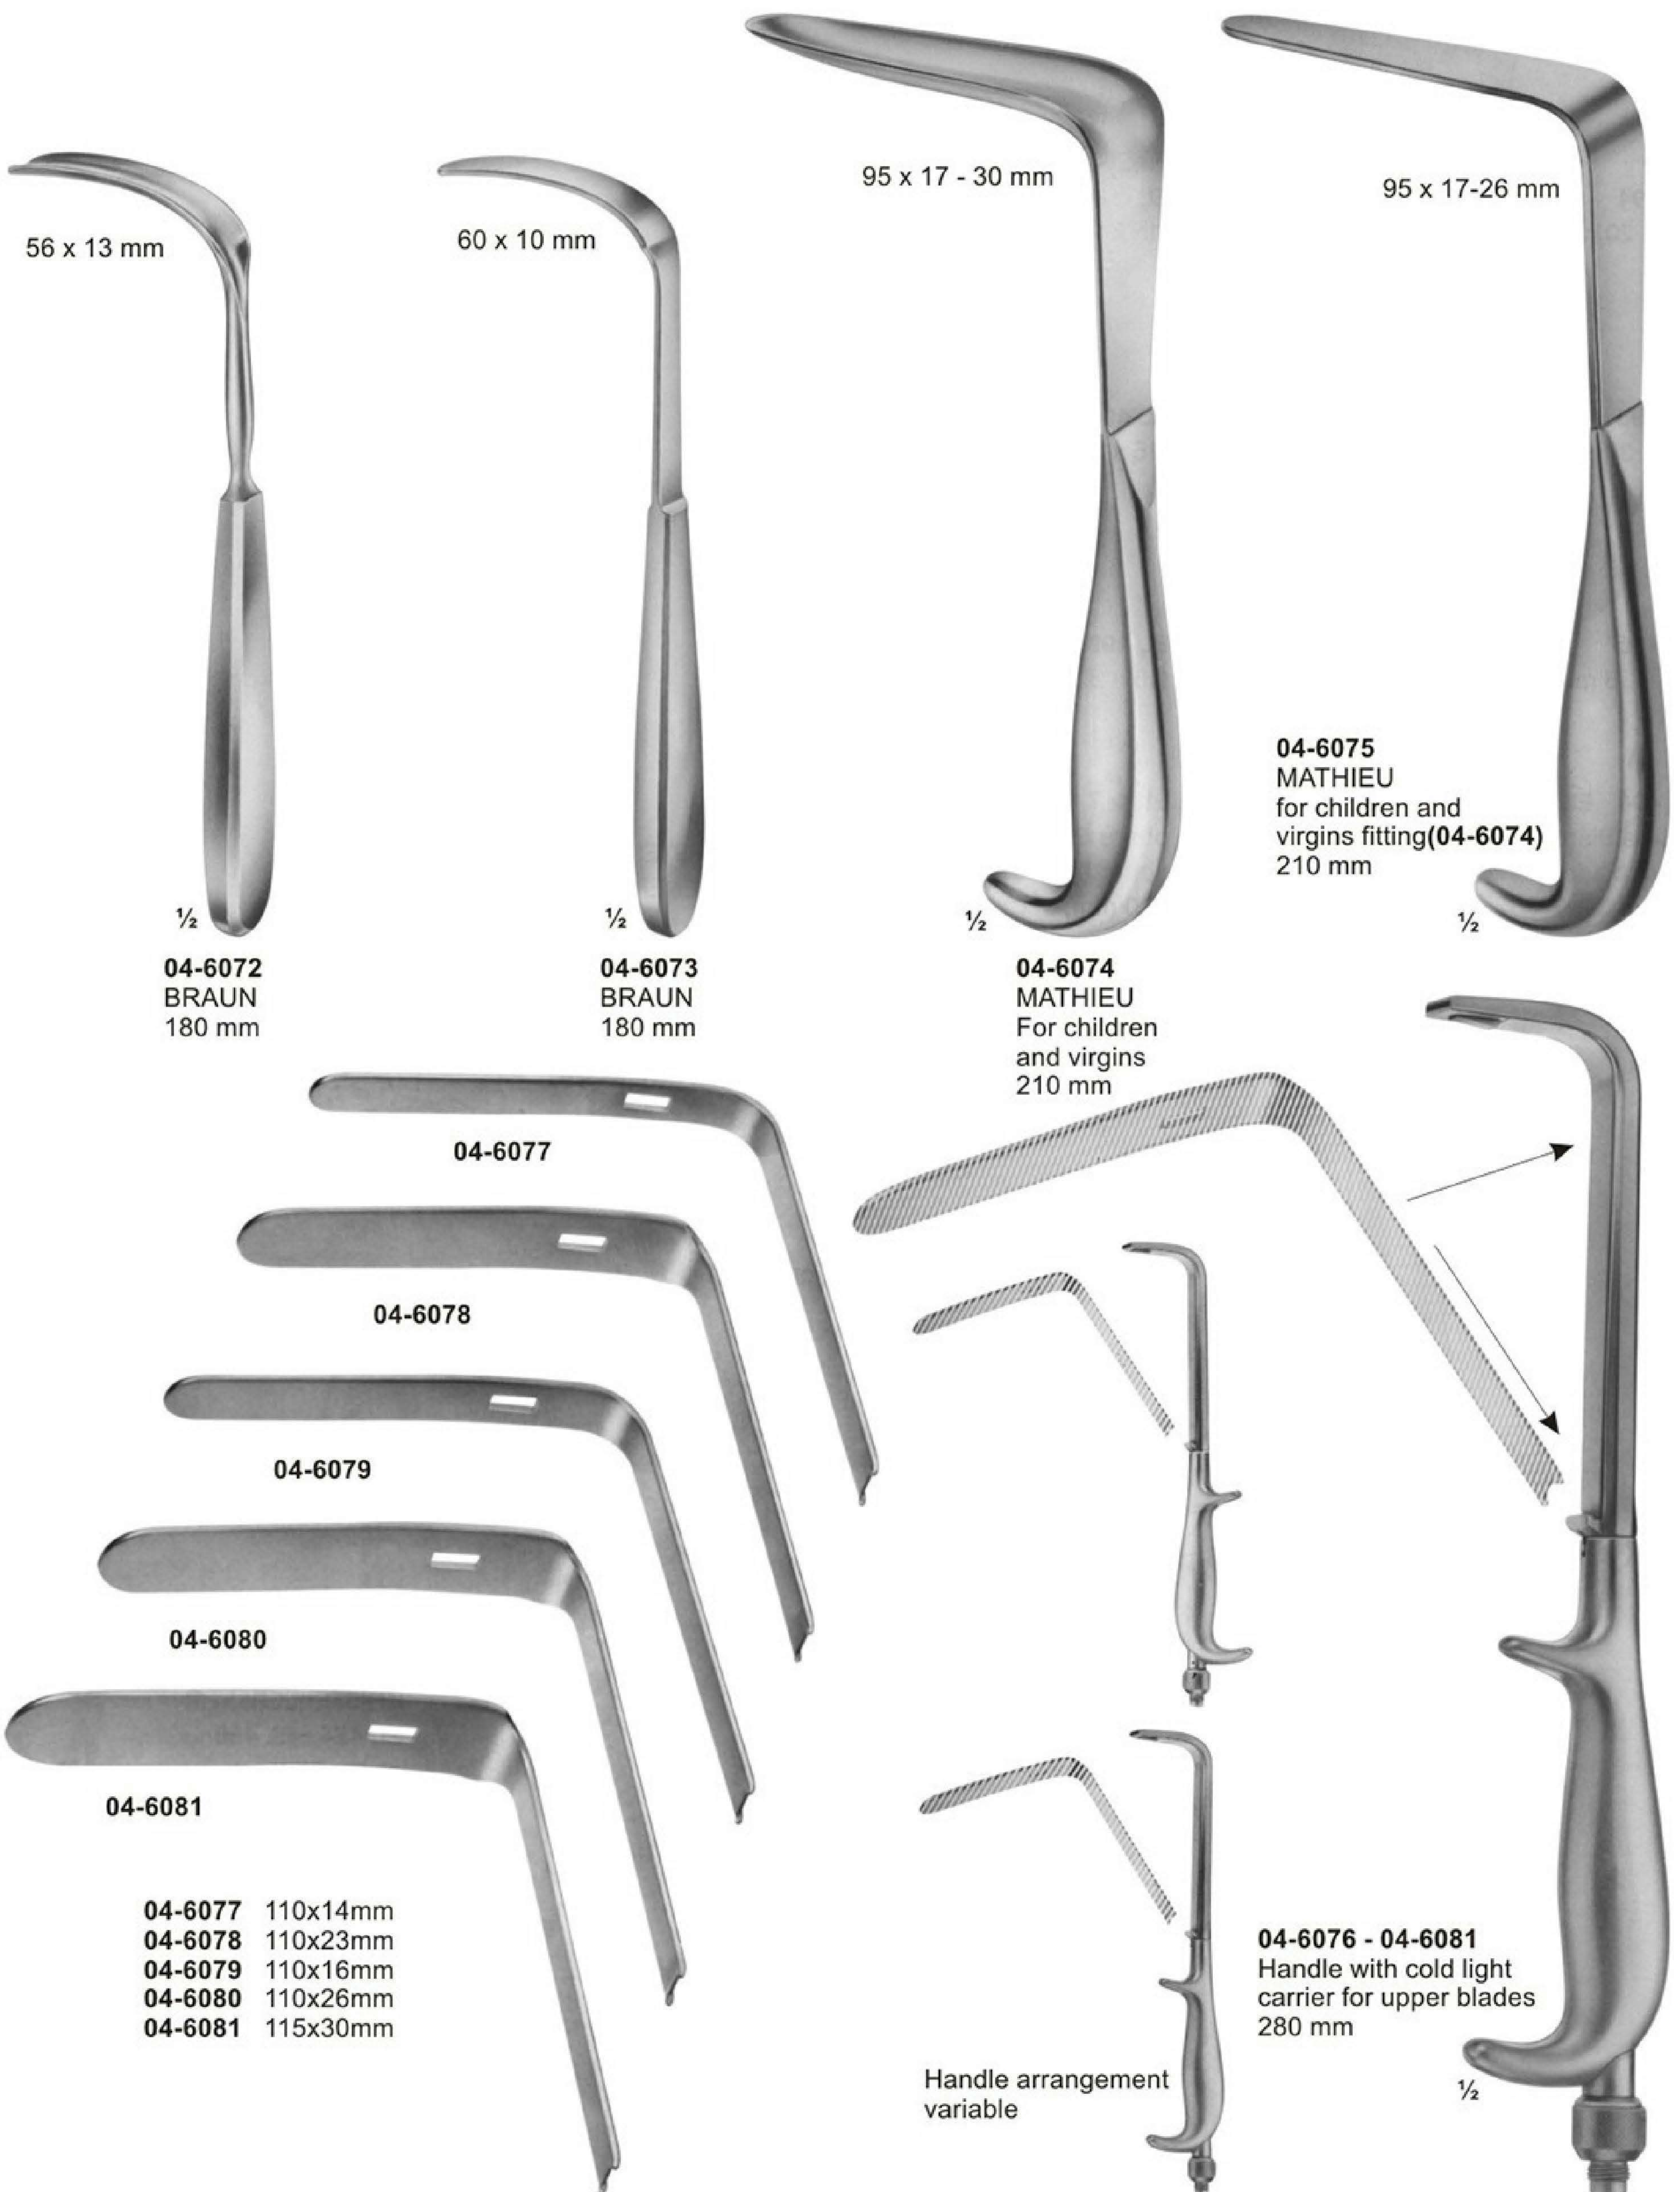

$\frac{1}{2}$
04-6052 - 04-6055
 KRISTELLER
 Lower blades

Vaginal Specula-upper and lower blades

Vaginal Specula

04-6066
 80 X 28 mm

04-6069
 76 X 38 mm

04-6067
 85 X 35 mm

04-6070
 89 X 38 mm

04-6068
 85 X 40 mm

04-6071
 102 X 38 mm

Slightly Concave

1/2

04-6066 - 04-6068
 KRISTELLER
 205 mm

Slightly Concave

1/2

04-6069 - 04-6071
 JACKSON
 175 mm

Vaginal Specula-for children & virgins

Vario Retractor

56 x 13 mm

1/2

04-6072
 BRAUN
 180 mm

60 x 10 mm

1/2

04-6073
 BRAUN
 180 mm

95 x 17 - 30 mm