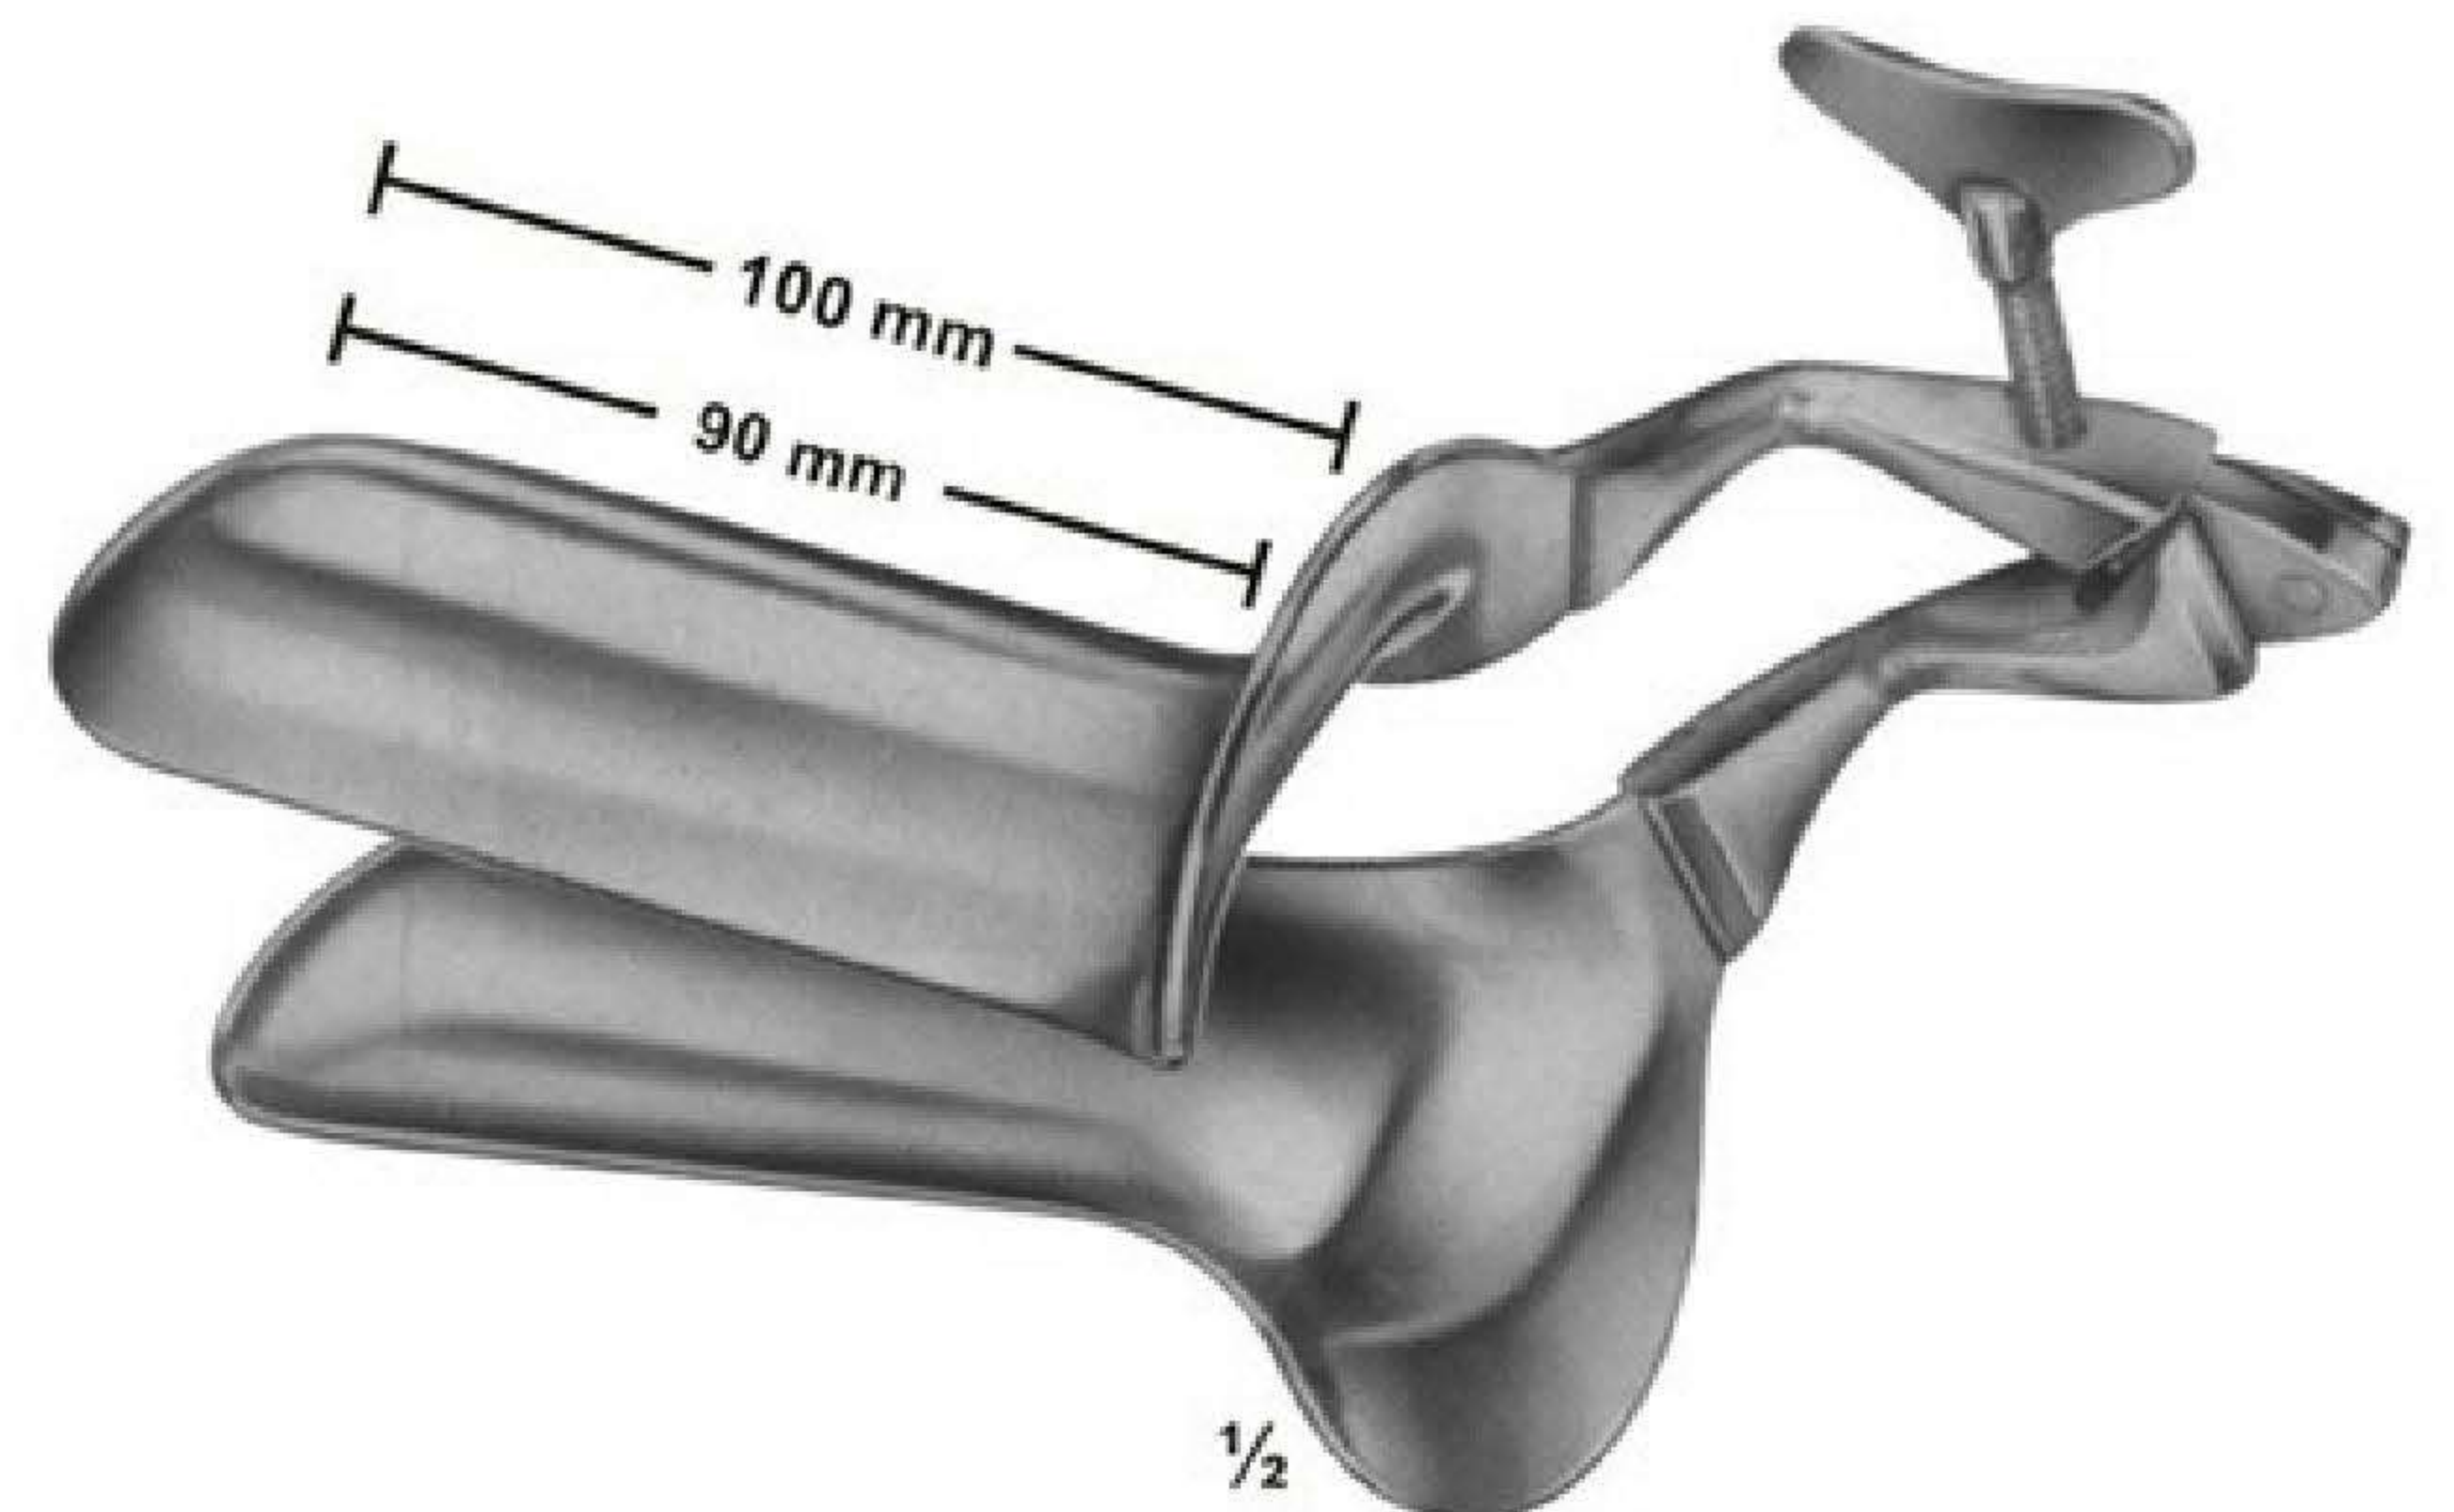

Vaginal specula

04-6001
COLLIN
for children
53 x 10 mm

04-6002 - 04-6005
COLLIN

04-6002	100/90mm	28 mm
04-6003	100/90mm	32 mm
04-6004	105/95mm	35 mm
04-6005	115/105mm	40 mm
Total length/working length		width

Vaginal Specula

1/2

04-6012 - 04-6015
CUSCO
STANDARD
04-6012 80X24 mm
04-6013 80X32 mm
04-6014 90X36 mm
04-6015 110X37 mm

1/2

04-6016 - 04-6019
CUSCO
04-6016 80X24 mm
04-6017 80X32 mm
04-6018 90X36 mm
04-6019 110X37 mm